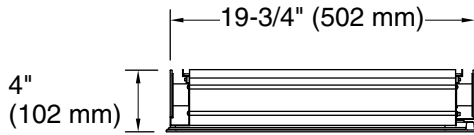

Technical Information

All product dimensions are nominal.

Lighting included: No

Notes

Install this product according to the installation instructions.