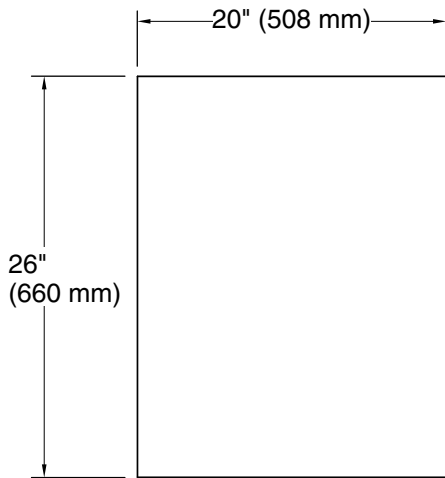

Technical Information

All product dimensions are nominal.

Lighting included: No

Notes

Install this product according to the installation instructions.