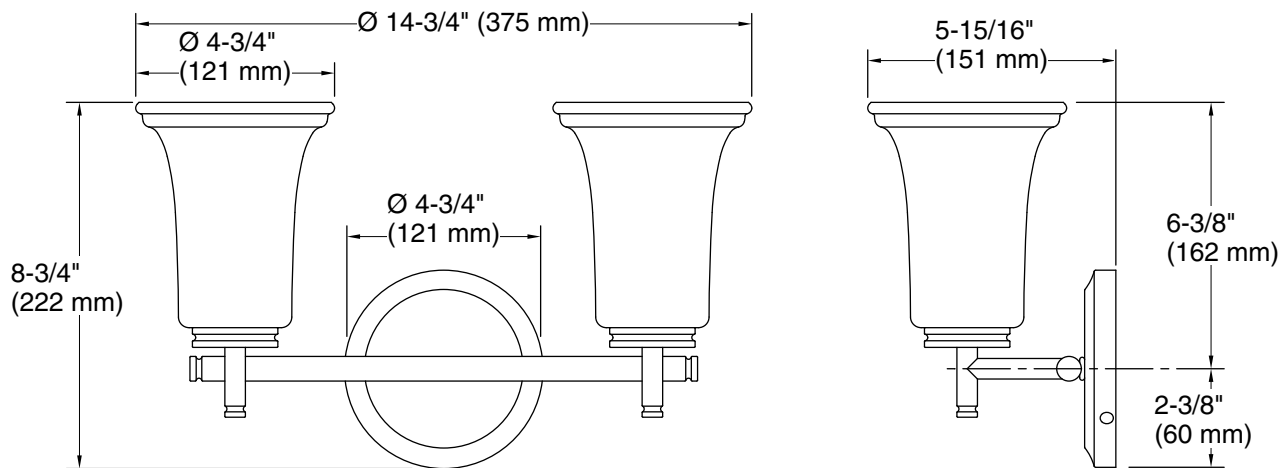

## Installation

- Wall-mount

## Technical Information

All product dimensions are nominal.

Material: Steel, Glass, Ceramic

Lighting Type: Socket-based

Number of Shades: 2

Shade Type: Frosted Glass

Hanging Type: Non-hanging

Height: -