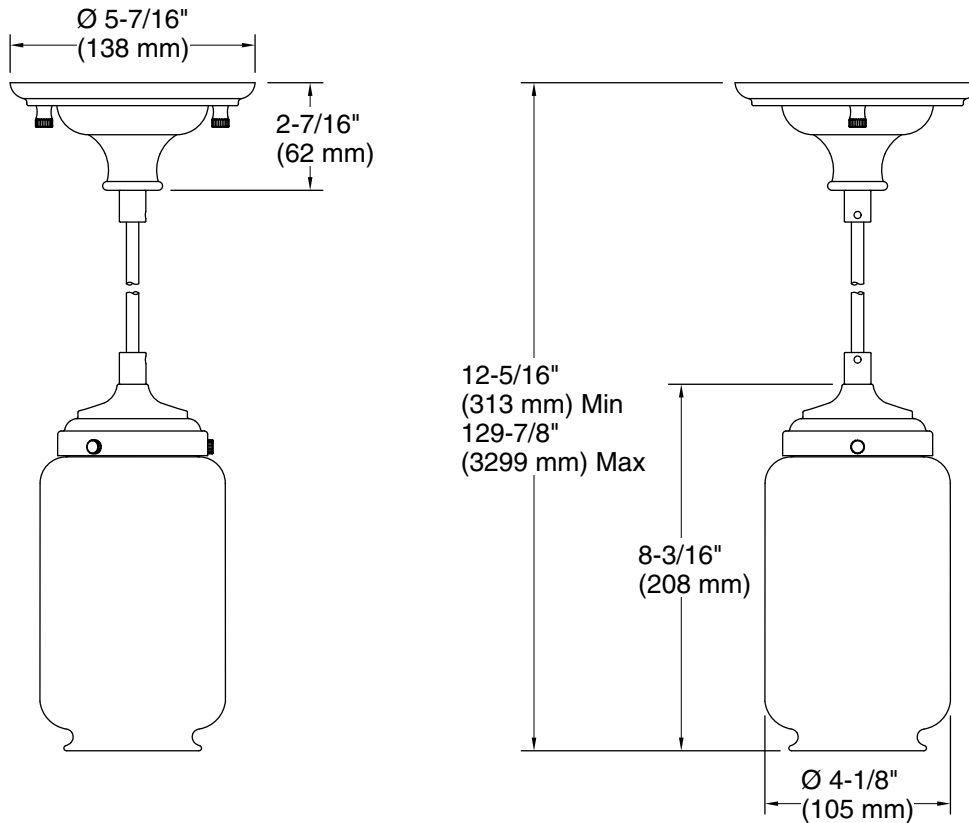

Features

- Complements Artifacts faucets and accessories
- Versatile design that features a frosted shade surrounded by a clear glass shade
- For a vintage look, remove the optional frosted glass and add any E26 medium-base Edison bulb (sold separately)
- For soft lighting, use an E26 medium-base type B light bulb with the frosted shade (bulb sold separately)
- A 7.5' (2.3 m) cord offers many height options
- Fixture is dimmable when paired with dimmer switch and compatible bulbs

Required Electrical Service

One dedicated circuit required.

Lights: 120 V, 0.333 A, 60 Hz

Technical Information

All product dimensions are nominal.

Material: Brass
Number of Lights: 1
Lighting Type: Socket-based
Socket Type: E-26 Medium
Number of Shades: 2
Shade Type: Frosted Glass
Hanging Type: Cord
Height: $12\text{-}5/16''$ (312 mm) -
 $129\text{-}7/8''$ (3299 mm)
Electrical component rating: Socket Rating: 60 Hz, 40 W, 450
Lumens, 3000K