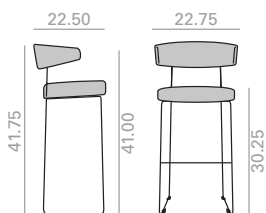

BQ4202

Barstool with upholstered seat and backrest and steel sled base finished in polished chrome white or black.
Banqueta alta con asiento y respaldo tapizado y base de patín de acero en acabado cromo brillo, blanco o negro.

	COM yards per unit	COL sq.ft
1 units	1.65	32.5
10 units or more	1.1	

12,5 Ft
 32 lbs
 x1

	COM	COL	1	2	3	4	5	6	7	8	9	10	11	L1	L2	L3	L6
$	1,384	1,412	1,443	1,473	1,494	1,528	1,563	1,599	1,636	1,670	1,707	1,744	1,780	1,808	1,937	2,173	2,805