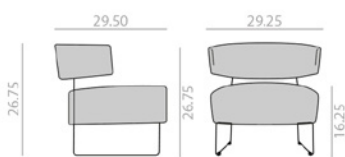

BU4201

Lounge chair with upholstered seat and backrest and steel sled base finished in polished chrome white or black.
Butaca con asiento y respaldo tapizado y base de patín de acero en acabado cromo brillo, blanco o negro.

	COM yards per unit	COL sq.ft
1 units	2.1	43.25
10 units or more	2.1	

14,25 Ft
 44 lbs
 x1

	COM	COL	1	2	3	4	5	6	7	8	9	10	11	L1	L2	L3	L6
$	1,877	1,933	1,995	2,047	2,090	2,165	2,236	2,305	2,382	2,449	2,526	2,593	2,668	2,734	3,010	3,521	4,873