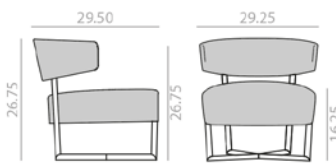

BU4206

Lounge chair with upholstered seat and back and 4-legs solid beech wood base.
Butaca con asiento y respaldo tapizado y base de 4 patas de madera maciza de haya.

	COM yards per unit	COL sq.ft
1 units	2.1	43.25
10 units or more	2.1	

14,25 Ft
 43 lbs
 x1

	COM	COL	1	2	3	4	5	6	7	8	9	10	11	L1	L2	L3	L6
$	2,511	2,558	2,616	2,664	2,700	2,763	2,827	2,894	2,954	3,020	3,079	3,145	3,208	3,265	3,495	3,910	5,048

SERIE 600	Matte lacquered and premium upcharge	98	SERIE 800	Bright lacquered upcharge	144

Glides for sled bases/cantilever. Tacos para bases de patín/cantilever.

Use/Usó	Reference/Referencia	Material/Material	Price/Precio
Hard floors. Suelos duros.	TS0531	Plastic (PE). Plástico (PE).	0 $ Standard. Estándar.
Wooden and delicate floors. Suelos de madera y delicados.	TS0538	Plastic (PE) with felt. Plástico (PE) con fieltro.	12 $ Set of 4 glides. Juego de 4 tacos.
Mats/carpet floors. Suelos de moqueta/alfombra.	TS0537	No glide. Sin taco.	0 $

The indicated price is for glides placed on chairs. To order loose parts, please ask to our Sales Department.
El precio indicado en Tarifa es para tacos colocados en las sillas. Para pedidos de tacos sueltos de repuesto, consultar con el Departamento Comercial.