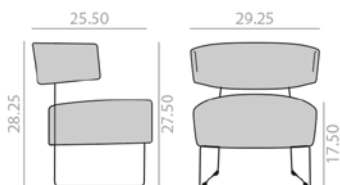

BU4203

Lounge chair with upholstered seat and backrest and steel sled base finished in polished chrome white or black.
Butaca con asiento y respaldo tapizado y base de patín de acero en acabado cromo brillo, blanco o negro.

	COM yards per unit	COL sq.ft
1 units	2.1	43.25
10 units or more	2.1	

14 Ft
 39 lbs
 x1

	COM	COL	1	2	3	4	5	6	7	8	9	10	11	L1	L2	L3	L6
$	1,718	1,771	1,832	1,881	1,928	2,002	2,079	2,150	2,225	2,298	2,375	2,449	2,522	2,591	2,861	3,352	4,648