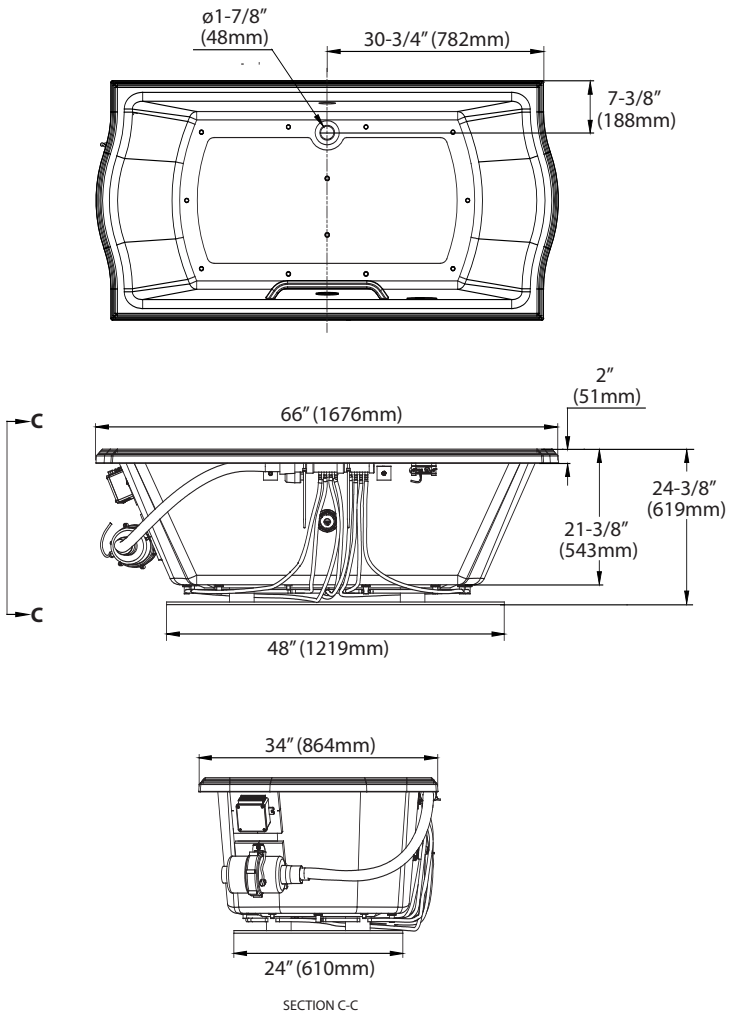

### ■ SPECIFICATIONS

Size: 66" L x 34" W  
 Depth: 21-3/8"  
 Warranty: 5 Year Limited Warranty on Acrylic Tub  
 1 Year Limited Warranty on Components and Parts  
 Material: Lucite Cast Acrylic

Electrical Requirements:  
 15 AMP; 120V w/GFI

Shipping Weight:  
**ABA785L/ABA785R**  
 120 lbs.

Shipping Dimensions:  
**ABA785L/ABA785R**  
 67-1/4" L x 38-1/4" W  
 x 26" H

Gallons: **ABA785L/ABA785R**  
 80 to overflow

ABA785L Left keypad/right blower

ABA785R Right keypad/left blower

ABA785R - Clayton™ 66" x 34" Air Bath™

Fixture meets ANSI/ASME standard Z124.1, ETL, and C-UPC requirements.

These dimensions and specifications are subject to change without notice.