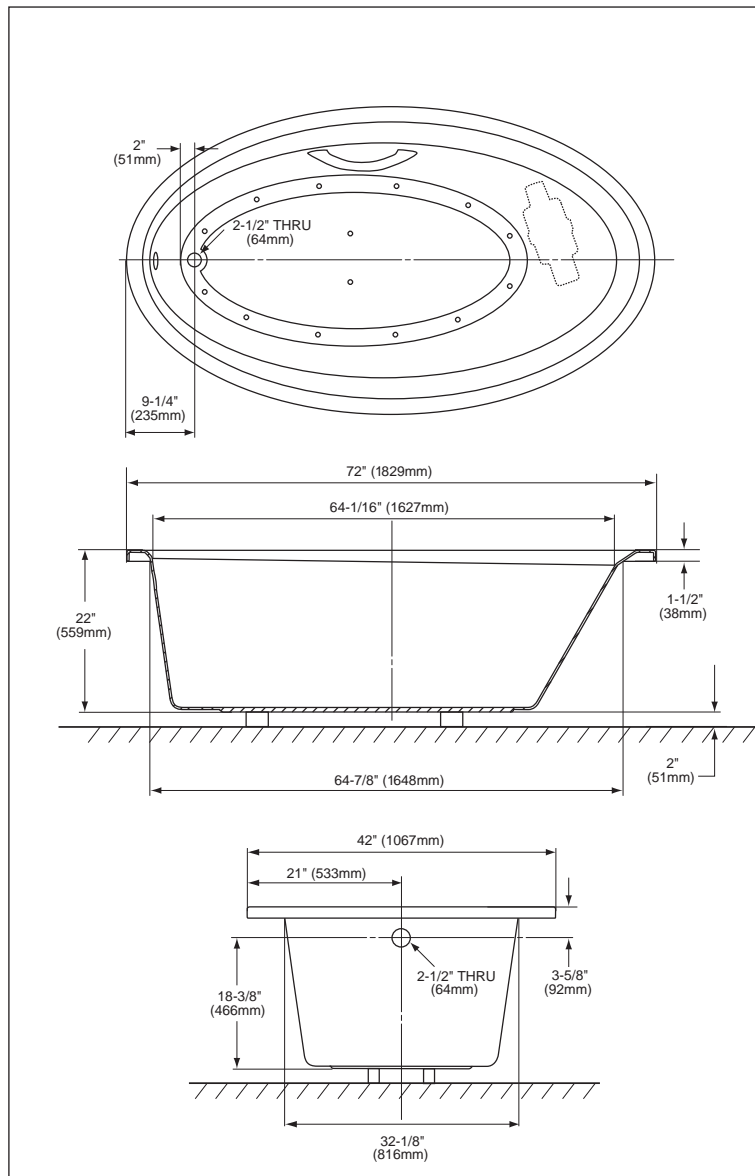

■ SPECIFICATIONS

Size: 72"L x 42"W

Depth: 23"

Warranty: 5 Year Limited Warranty
on Acrylic Tub

1 Year Limited Warranty
on Components and Parts

Material: Cast Acrylic

Electrical Requirements:

15 AMP; 120V w/GFI

Shipping Weight:

ABA914R
140 lbs.

Shipping Dimensions:

ABA914R
76"L x 45"W
x 24"H

Gallons: **ABA914R**

85 to overflow
50 min. operational capacity

ABA914R - Dorian™ 6' Air Bathtub

Fixture meets ANSI/ASME standard Z124.1,
IAPMO/UPC, and CSA requirements.

These dimensions and specifications are
subject to change without notice.

Use TOTO® cut template to assure rough
in dimensions.

TOTO®
Perfection by Design

TOTO® U.S.A., INC. • 1155 Southern Road, Morrow, GA 30260
Tel. (888) 295-8134 • Fax. (770) 282-8701 • www.totousa.com