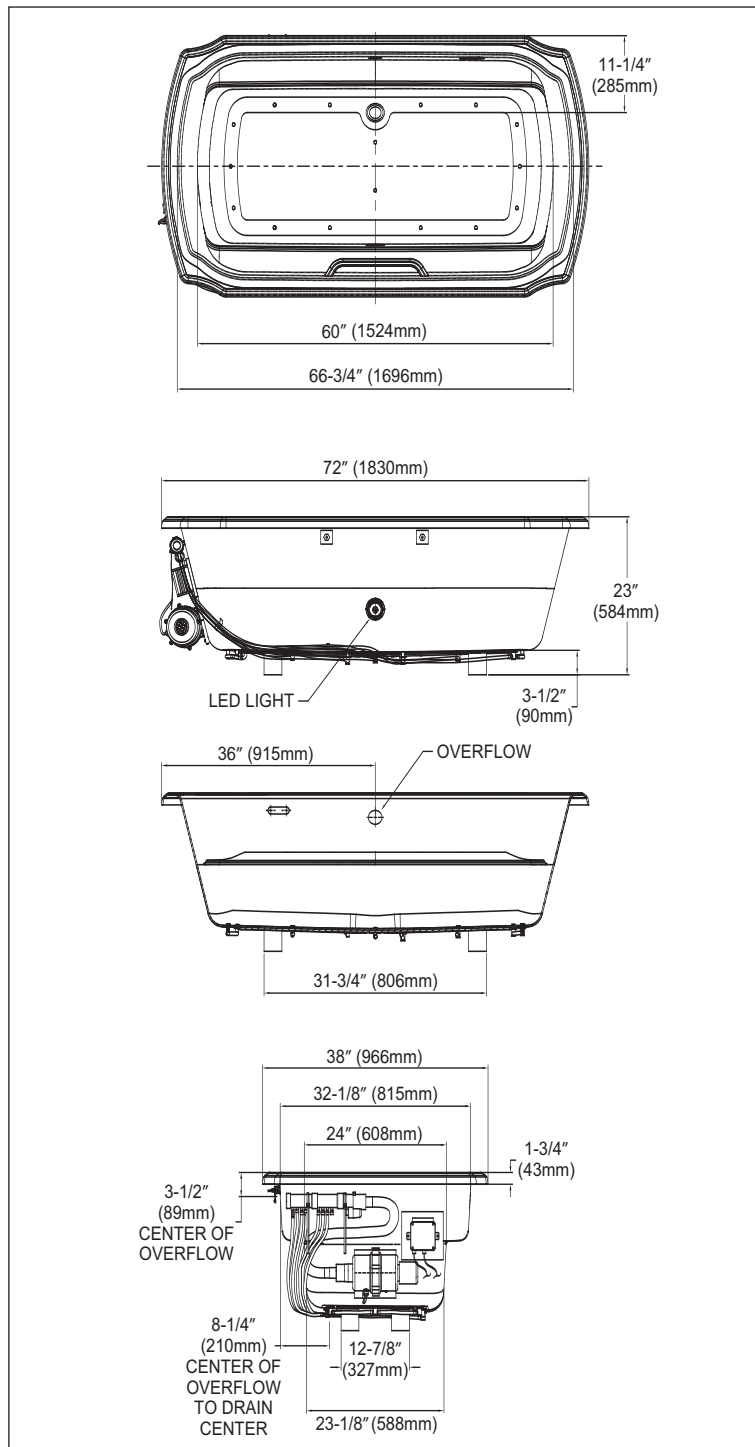

ABA974R/L Guinevere™ 6' Air Bath™

■ STYLE

The Guinevere™ Air Bath™ is designed to match all of the fixtures in the Guinevere™ luxury bath suite. Cast acrylic construction provides the ultimate in strength and durability, while a slip-resistant surface enhances safety in the bath.

■ SPECIFICATIONS

Size: 72"L x 38"W

Depth: 23"

Bathing Well:

Basin area: 60" x 31"

Top area: 31" x 68"

Warranty: 5 Year Limited Warranty
on Acrylic Tub

1 Year Limited Warranty
on Components and Parts

Material: Cast Acrylic

Electrical Requirements:

10 AMP; 120V w/GFI

Shipping Weight:

ABA974R/L
140 lbs.

Shipping Dimensions:

ABA974R/L
73"L x 43"W
x 26"H

Gallons:

ABA974R/L
98 gal. to overflow
50 min. operational capacity

Fixture meets ANSI/ASME standard Z124.1, ETL, and cUSPC requirements.

These dimensions and specifications are subject to change without notice.

Use TOTO® cut template to assure rough in dimensions.

ABA974R - Guinevere™ 6' Air Bath™

TOTO®

TOTO® U.S.A., INC. • 1155 Southern Road, Morrow, GA 30260
Tel. (888) 295-8134 • Fax. (800) 699-4889 • www.totousa.com

Printed in U.S.A. © TOTO® LTD. 04/06 #D50290

Printed on recycled paper ♻️