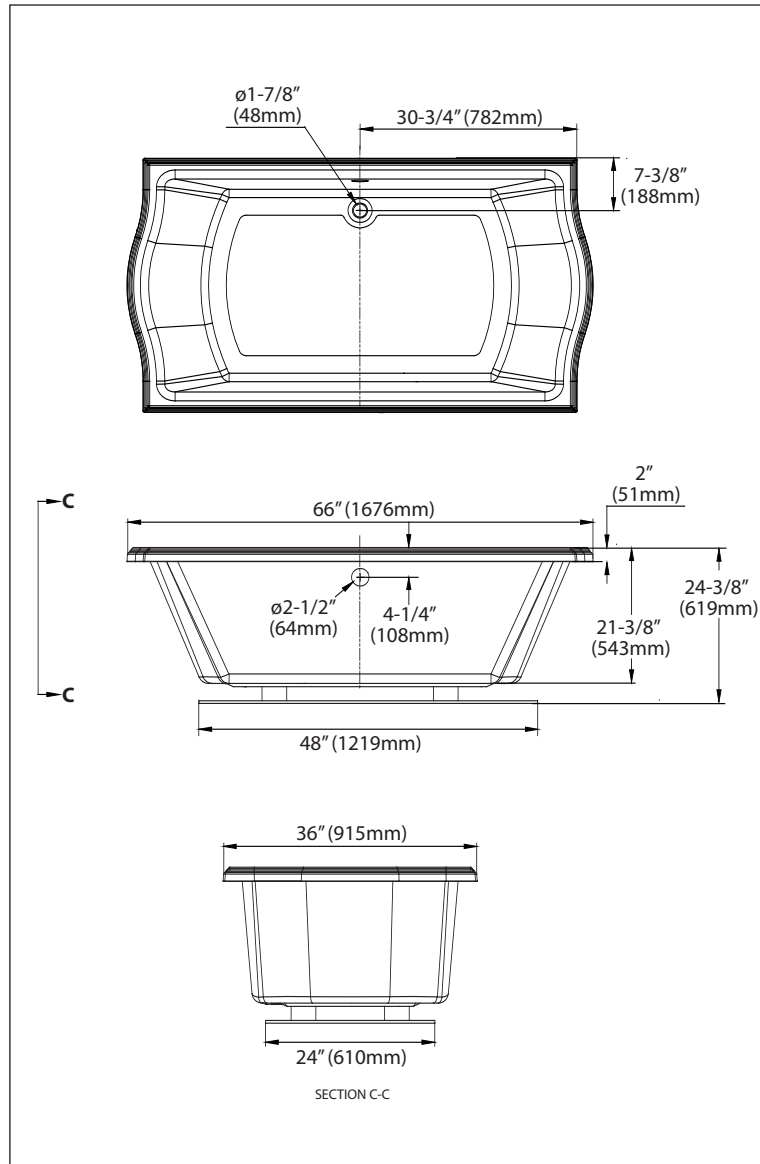

TOTO®

ABY789N Clayton™ 66" x 36" Soaker Bathtub

- 66" x 36" x 21-3/8"
- Luxuriously deep Bathing Well
- Cast-acrylic construction provides years of durability
- Slip-resistant surface
- Chrome Plated Solid Brass Grab Bar

■ SPECIFICATIONS

Size: 66"L x 36"W
 Depth: 21-3/8"
 Warranty: 5 Year Limited Warranty on Acrylic Tub
 1 Year Limited Warranty on Components and Parts
 Material: Lucite Cast Acrylic

Shipping Weight:
ABY789N
 110 lbs.

Shipping Dimensions:
ABY789N
 67-1/4"L x 38-1/4"W
 x 26"H

Gallons: **ABY789N**
 85 to overflow

ABY789N - Clayton™ 66" x 36" Soaker Bathtub

Fixture meets ANSI/ASME standard Z124.1, ETL, and C-UPC requirements.