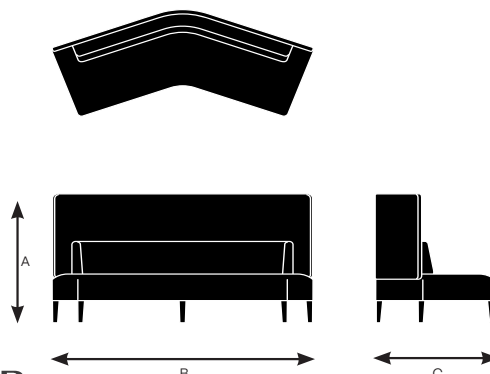

KEILHAUER
Spec Sheet

141

141 Specifications

Design by EOOS

	71011/71111 Straight Backless Bench Ash/Walnut	71012/71112 Straight Bench Ash/Walnut	71013/71113 Straight Bench with Privacy Screen Ash/Walnut	71014/71114 Benches with Privacy Screen Ash/Walnut	71021/71121 Magic Angle Backless Bench Ash/Walnut	71022/71122 Magic Angle Bench Ash/Walnut	71023/71123 Magic Angle Bench with Privacy Screen Ash/Walnut
Seat							
Seat Height	18.25"	18.25"	18.25"	18.25"	18.25"	18.25"	18.25"
Seat Width	79.50"	79.50"	79.50"	79.50"	86.50"	86.50"	86.50"
Seat Depth	28.75"	20.25"	20.25"	20.25"	28.75"	20.25"	20.25"
Back							
Backrest Height	N/A	12.00"	12.00"	12.00"	N/A	12.00"	12.00"
Backrest Width	N/A	65.00"	65.00"	65.00"	N/A	73.00"	73.00"
Backrest Angle	N/A	107.70°	107.70°	107.70°	N/A	107.70°	107.70°
Angle Between Seat and Back	N/A	107.70°	107.70°	107.70°	N/A	107.70°	107.70°

Model 71011/71111

A. Overall Height	18.25"
B. Overall Width	79.50"
C. Overall Depth	28.75"

Model 71012/71112

A. Overall Height	30.25"
B. Overall Width	79.50"
C. Overall Depth	28.75"

Model 71013/71113

A. Overall Height	48.00"
B. Overall Width	79.50"
C. Overall Depth	29.25"

Model 71014/71114

A. Overall Height	48.00"
B. Overall Width	79.50"
C. Overall Depth	58.00"

Model 71021/71121

A. Overall Height	18.25"
B. Overall Width	86.50"
C. Overall Depth	40.25"

Model 71022/71122

A. Overall Height	30.25"
B. Overall Width	86.50"
C. Overall Depth	40.25"

Model 71023/71123

A. Overall Height	48.00"
B. Overall Width	86.50"
C. Overall Depth	40.75"

141 Specifications

Design by EOOS

Base Finishes

Ash

AHB - Blue

AHC - Chartreuse