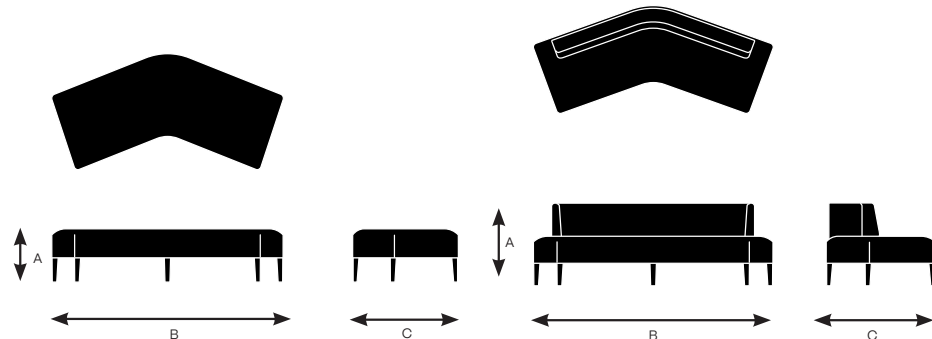

KEILHAUER
Spec Sheet

141

141 Specifications

Design by EOOS

	71011/71111 Straight Backless Bench Ash/Walnut	71012/71112 Straight Bench Ash/Walnut	71013/71113 Straight Bench with Privacy Screen Ash/Walnut	71014/71114 Benches with Privacy Screen Ash/Walnut	71021/71121 Magic Angle Backless Bench Ash/Walnut	71022/71122 Magic Angle Bench Ash/Walnut	71023/71123 Magic Angle Bench with Privacy Screen Ash/Walnut
Seat							
Seat Height	18.25"	18.25"	18.25"	18.25"	18.25"	18.25"	18.25"
Seat Width	79.50"	79.50"	79.50"	79.50"	86.50"	86.50"	86.50"
Seat Depth	28.75"	20.25"	20.25"	20.25"	28.75"	20.25"	20.25"
Back							
Backrest Height	N/A	12.00"	12.00"	12.00"	N/A	12.00"	12.00"
Backrest Width	N/A	65.00"	65.00"	65.00"	N/A	73.00"	73.00"
Backrest Angle	N/A	107.70°	107.70°	107.70°	N/A	107.70°	107.70°
Angle Between Seat and Back	N/A	107.70°	107.70°	107.70°	N/A	107.70°	107.70°

Model 71011/71111

A. Overall Height	18.25"
B. Overall Width	79.50"
C. Overall Depth	28.75"

Model 71012/71112

A. Overall Height	30.25"
B. Overall Width	79.50"
C. Overall Depth	28.75"

Model 71013/71113

A. Overall Height	48.00"
B. Overall Width	79.50"
C. Overall Depth	29.25"

Model 71014/71114

A. Overall Height	48.00"
B. Overall Width	79.50"
C. Overall Depth	58.00"

Model 71021/71121

A. Overall Height	18.25"
B. Overall Width	86.50"
C. Overall Depth	40.25"

Model 71022/71122

A. Overall Height	30.25"
B. Overall Width	86.50"
C. Overall Depth	40.25"

Model 71023/71123

A. Overall Height	48.00"
B. Overall Width	86.50"
C. Overall Depth	40.75"

141 Specifications

Design by EOOS

Base Finishes

Ash

AHB - Blue

AHC - Chartreuse