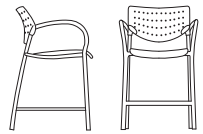

**3528** SLED BASE CHAIR, UPHOLSTERED SEAT, PERFORATED CONTOUR BACK  
**3623** 4 LEG STACKING ARM CHAIR, UPHOLSTERED SEAT & BACK

**3620** 4 LEG ARMLESS STACKING CHAIR, UPHOLSTERED SEAT & BACK  
**3628** SLED BASE CHAIR, UPHOLSTERED SEAT & BACK

# Also

Designed by Tom Deacon

Optional tablet arm

Optional ganging mechanism

**3510**  
4 Leg Armless Stacking Chair,  
Perforated Contour Seat &  
Back W 19.5" D 24" H 31.25" SH  
18"

**3511**  
4 Leg Armless Counter Stool,  
Perforated Contour Seat & Back  
W 19.5" D 24" H 38.5" SH 25.5"

**3512**  
4 Leg Armless Bar Stool,  
Perforated Contour Seat &  
Back W 18.5" D 24.5" H 43" SH  
30"

**3513**  
4 Leg Stacking Arm Chair,  
Perforated Contour Seat &  
Back W 22.5" D 24" H 31.25" SH  
18" AH 27.5"