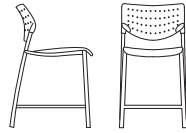

**3528** SLED BASE CHAIR, UPHOLSTERED SEAT, PERFORATED CONTOUR BACK  
**3623** 4 LEG STACKING ARM CHAIR, UPHOLSTERED SEAT & BACK

**3620** 4 LEG ARMLESS STACKING CHAIR, UPHOLSTERED SEAT & BACK  
**3628** SLED BASE CHAIR, UPHOLSTERED SEAT & BACK

**3515** 4 LEG BAR STOOL WITH ARMS, PERFORATED CONTOUR SEAT & BACK  
**3514** 4 LEG COUNTER STOOL WITH ARMS, PERFORATED CONTOUR SEAT & BACK

# Also

Designed by Tom Deacon

Optional tablet arm

Optional ganging mechanism

**3510**  
4 Leg Armless Stacking Chair,  
Perforated Contour Seat &  
Back W 19.5" D 24" H 31.25" SH  
18"

**3511**  
4 Leg Armless Counter Stool,  
Perforated Contour Seat & Back  
W 19.5" D 24" H 38.5" SH 25.5"

**3512**  
4 Leg Armless Bar Stool,  
Perforated Contour Seat &  
Back W 18.5" D 24.5" H 43" SH  
30"

**3513**  
4 Leg Stacking Arm Chair,  
Perforated Contour Seat &  
Back W 22.5" D 24" H 31.25" SH  
18" AH 27.5"