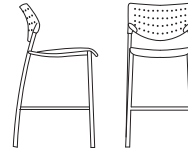

**3528** SLED BASE CHAIR, UPHOLSTERED SEAT, PERFORATED CONTOUR BACK  
**3623** 4 LEG STACKING ARM CHAIR, UPHOLSTERED SEAT & BACK

**3620** 4 LEG ARMLESS STACKING CHAIR, UPHOLSTERED SEAT & BACK  
**3628** SLED BASE CHAIR, UPHOLSTERED SEAT & BACK

**3515** 4 LEG BAR STOOL WITH ARMS, PERFORATED CONTOUR SEAT & BACK  
**3514** 4 LEG COUNTER STOOL WITH ARMS, PERFORATED CONTOUR SEAT & BACK

# Also

Designed by Tom Deacon

Optional tablet arm

Optional ganging mechanism

**3510**  
4 Leg Armless Stacking Chair,  
Perforated Contour Seat &  
Back W 19.5" D 24" H 31.25" SH  
18"

**3511**  
4 Leg Armless Counter Stool,  
Perforated Contour Seat & Back  
W 19.5" D 24" H 38.5" SH 25.5"

**3512**  
4 Leg Armless Bar Stool,  
Perforated Contour Seat &  
Back W 18.5" D 24.5" H 43" SH  
30"

**3513**  
4 Leg Stacking Arm Chair,  
Perforated Contour Seat &  
Back W 22.5" D 24" H 31.25" SH  
18" AH 27.5"