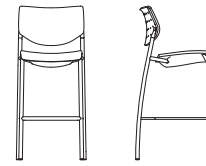

3622
4 Leg Armless Bar Stool,
Upholstered Seat & Back
W 18.5" D 25" H 43.5" SH
30.75"