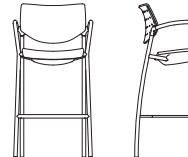

**3528**  
Sled Base Chair, Upholstered  
Seat, Perforated Contour  
Back W 23" D 22.5" H 30.75"  
SH 18.5" AH 27.25"

**3620**  
4 Leg Armless Stacking  
Chair, Upholstered Seat &  
Back  
W 19.5" D 24.5" H 31.75" SH  
18.75"

**3621**  
4 Leg Armless Counter Stool,  
Upholstered Seat & Back  
W 19.5" D 24.5" H 39.25" SH  
26.25"

**3622**  
4 Leg Armless Bar Stool,  
Upholstered Seat & Back  
W 18.5" D 25" H 43.5" SH  
30.75"

**3623**  
4 Leg Stacking Arm Chair,  
Upholstered Seat & Back  
W 22.5" D 24.5" H 30.75"  
SH 18.75" AH 27.25"

**3624**  
4 Leg Counter Stool with Arms,  
Upholstered Seat & Back  
W 22.5" D 24.5" H 39.25" SH  
26.25" AH 34.75"