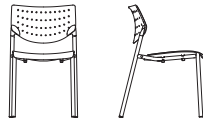

**3528** SLED BASE CHAIR, UPHOLSTERED SEAT, PERFORATED CONTOUR BACK  
**3623** 4 LEG STACKING ARM CHAIR, UPHOLSTERED SEAT & BACK

**3620** 4 LEG ARMLESS STACKING CHAIR, UPHOLSTERED SEAT & BACK  
**3628** SLED BASE CHAIR, UPHOLSTERED SEAT & BACK

**3515** 4 LEG BAR STOOL WITH ARMS, PERFORATED CONTOUR SEAT & BACK  
**3514** 4 LEG COUNTER STOOL WITH ARMS, PERFORATED CONTOUR SEAT & BACK

# Also

Designed by Tom Deacon

Optional tablet arm

Optional ganging mechanism

**3510**  
4 Leg Armless Stacking Chair,  
Perforated Contour Seat &  
Back W 19.5" D 24" H 31.25" SH  
18"

**3511**  
4 Leg Armless Counter Stool,  
Perforated Contour Seat & Back  
W 19.5" D 24" H 38.5" SH 25.5"

**3512**  
4 Leg Armless Bar Stool,  
Perforated Contour Seat &  
Back W 18.5" D 24.5" H 43" SH  
30"

**3513**  
4 Leg Stacking Arm Chair,  
Perforated Contour Seat &  
Back W 22.5" D 24" H 31.25" SH  
18" AH 27.5"