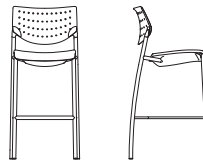

**3512**  
4 Leg Armless Bar Stool,  
Perforated Contour Seat &  
Back W 18.5" D 24.5" H 43" SH  
30"

**3513**  
4 Leg Stacking Arm Chair,  
Perforated Contour Seat &  
Back W 22.5" D 24" H 31.25" SH  
18" AH 27.5"

**3514**  
4 Leg Counter Stool with Arms,  
Perforated Contour Seat & Back  
W 22.5" D 24" H 38.5" SH 25.5"  
AH 34.75"

**3515**  
4 Leg Bar Stool with Arms,  
Perforated Contour Seat &  
Back W 22.5" D 24.5" H 43" SH  
30" AH 38.75"

**3520**  
4 Leg Armless Stacking  
Chair, Upholstered Seat,  
Perforated Contour Back  
W 19.5" D 24.5" H 31.25" SH  
18.75"

**3521**  
4 Leg Armless Counter Stool,  
Upholstered Seat,  
Perforated Contour Back  
W 19.5" D 24.5" H 38.5" SH  
26.25"