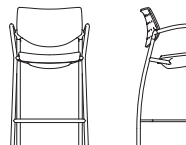

3624
4 Leg Counter Stool with Arms,
Upholstered Seat & Back
W 22.5" D 24.5" H 39.25" SH
26.25" AH 34.75"