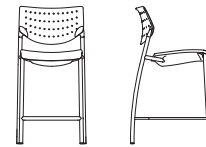

3521
4 Leg Armless Counter Stool,
Upholstered Seat,
Perforated Contour Back
W 19.5" D 24.5" H 38.5" SH
26.25"