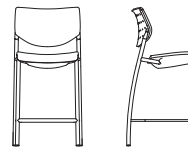

**3522**  
4 Leg Armless Bar Stool,  
Upholstered Seat,  
Perforated Contour Back  
W 18.5" D 25" H 43" SH 30.75"

**3523**  
4 Leg Stacking Arm Chair,  
Upholstered Seat,  
Perforated Contour Back  
W 22.5" D 24.5" H 31.25"  
SH 18.75" AH 27.25"

**3524**  
4 Leg Counter Stool with  
Arms, Upholstered Seat,  
Perforated Contour Back  
W 22.5" D 24.5" H 38.5"  
SH 26.25" AH 34.75"

**3525**  
4 Leg Bar Stool with Arms,  
Upholstered Seat,  
Perforated Contour Back  
W 22.5" D 25" H 43"  
30.75" AH 38.75"

**3528**  
Sled Base Chair, Upholstered  
Seat, Perforated Contour  
Back W 23" D 22.5" H 30.75"  
SH 18.5" AH 27.25"

**3620**  
4 Leg Armless Stacking  
Chair, Upholstered Seat &  
Back  
W 19.5" D 24.5" H 31.75" SH  
18.75"