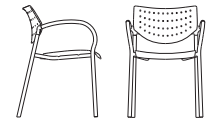

**3528** SLED BASE CHAIR, UPHOLSTERED SEAT, PERFORATED CONTOUR BACK  
**3623** 4 LEG STACKING ARM CHAIR, UPHOLSTERED SEAT & BACK

**3620** 4 LEG ARMLESS STACKING CHAIR, UPHOLSTERED SEAT & BACK  
**3628** SLED BASE CHAIR, UPHOLSTERED SEAT & BACK

**3515** 4 LEG BAR STOOL WITH ARMS, PERFORATED CONTOUR SEAT & BACK  
**3514** 4 LEG COUNTER STOOL WITH ARMS, PERFORATED CONTOUR SEAT & BACK

# Also

Designed by Tom Deacon

Optional tablet arm

Optional ganging mechanism

**3510**  
4 Leg Armless Stacking Chair,  
Perforated Contour Seat &  
Back W 19.5" D 24" H 31.25" SH  
18"

**3511**  
4 Leg Armless Counter Stool,  
Perforated Contour Seat & Back  
W 19.5" D 24" H 38.5" SH 25.5"

**3512**  
4 Leg Armless Bar Stool,  
Perforated Contour Seat &  
Back W 18.5" D 24.5" H 43" SH  
30"

**3513**  
4 Leg Stacking Arm Chair,  
Perforated Contour Seat &  
Back W 22.5" D 24" H 31.25" SH  
18" AH 27.5"