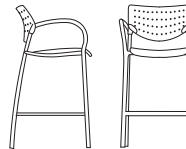

3515
4 Leg Bar Stool with Arms,
Perforated Contour Seat &
Back W 22.5" D 24.5" H 43" SH
30" AH 38.75"