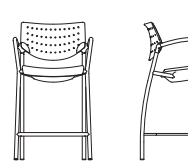

**3520**  
4 Leg Armless Stacking  
Chair, Upholstered Seat,  
Perforated Contour Back  
W 19.5" D 24.5" H 31.25" SH  
18.75"

**3521**  
4 Leg Armless Counter Stool,  
Upholstered Seat,  
Perforated Contour Back  
W 19.5" D 24.5" H 38.5" SH  
26.25"

**3522**  
4 Leg Armless Bar Stool,  
Upholstered Seat,  
Perforated Contour Back  
W 18.5" D 25" H 43" SH 30.75"

**3523**  
4 Leg Stacking Arm Chair,  
Upholstered Seat,  
Perforated Contour Back  
W 22.5" D 24.5" H 31.25"  
SH 18.75" AH 27.25"