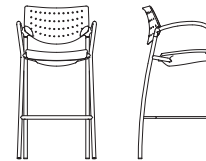

3525
4 Leg Bar Stool with Arms,
Upholstered Seat,
Perforated Contour Back
W 22.5" D 25" H 43"
30.75" AH 38.75"