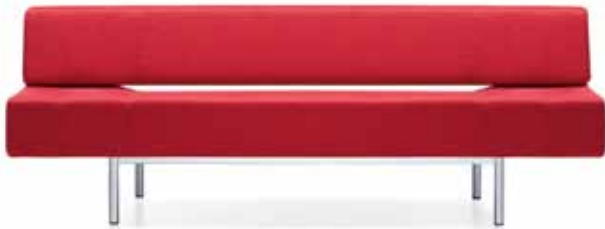

KEILHAUER

Boxcar

4311 CHAIR WITH ARMS

4313 SMALL SOFA WITH ARMS

4314 LARGE SOFA WITH ARMS

4301 CHAIR ARMLESS

4313 SMALL SOFA ARMLESS

4314 LARGE SOFA ARMLESS

4382 ROUND TABLE - LOW
 4381 ROUND TABLE - HIGH
 4383 RECTANGULAR COFFEE TABLE
 4384 RECTANGULAR COFFEE TABLE

4301
 Chair armless
 W 37.5" D 31.5" H 27"
 SH 16.75"

4311
 Chair with arms
 W 37.5" D 31.5" H 27"
 SH 16.75" AH 27"

4303
 Small Sofa armless
 W 83" D 31.5" H 27"
 SH 16.75"

4313
 Small Sofa with arms
 W 86.25" D 31.5" H 27"
 SH 16.75" AH 27"

4304
 Large sofa armless
 W 92.75" D 31.5" H 27"
 SH 16.75"

4314
 Large Sofa with arms
 W 86.25" D 31.5" H 27"
 SH 16.75" AH 27"

4381
 Round table - high, polished,
 chrome top, matte black bottom
 D 15.75" H 20"

4382
 Round table - low, polished,
 chrome top, matte black bottom
 D 19" H 17.75"

4383
 Rectangular coffee table,
 glass top
 W 36.75" D 28.75" H 13.75"