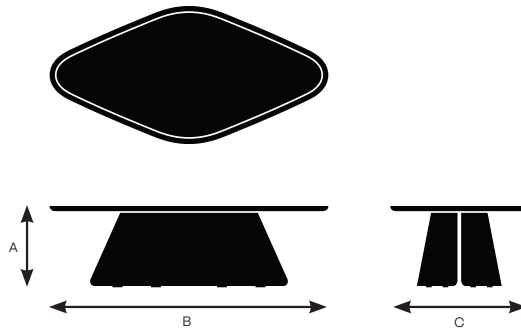

Model 94522

A. Overall Height	15.5"
B. Overall Width	54"
C. Overall Depth	26.75"

Construction Material

Table Top	1" thick MDF with veneer or laminate
Legs	Formed 3/8" thick plywood with veneer
Glides	Nylon