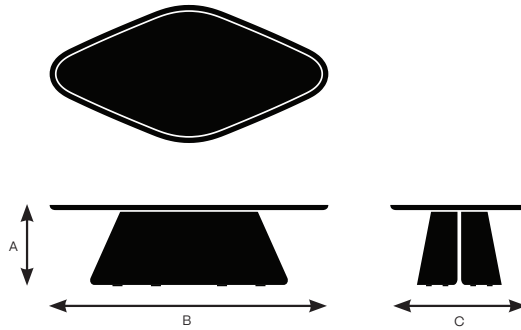

Fold Specifications

Design by EOOS
Made by Keilhauer

	94521 Diamond occasional table with ash base	94522 Diamond occasional table with walnut base
Table Top Width	54"	54"
Table Top Depth	26.75"	26.75"

Model 94521

A. Overall Height	15.5"
B. Overall Width	54"
C. Overall Depth	26.75"