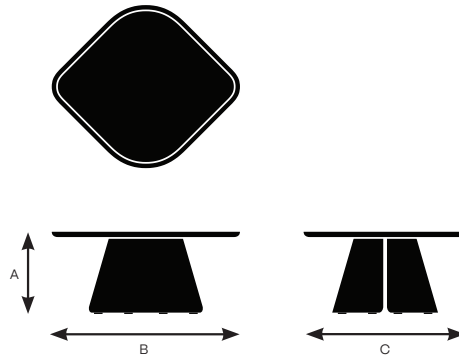

Model 94532

A. Overall Height	15.5"
B. Overall Width	34.5"
C. Overall Depth	29.75"

Construction Material

Table Top	1" thick MDF with veneer or laminate
Legs	Formed 3/8" thick plywood with veneer
Glides	Nylon

KEILHAUER