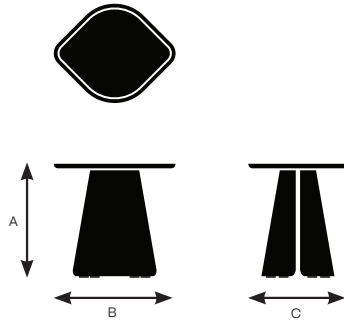

Fold Specifications

Design by EOOS
Made by Keilhauer

	94511 Side table with ash base	94512 Side table with walnut base
Table Top Width	20"	20"
Table Top Depth	16.25"	16.25"

Model 94511

A. Overall Height	18.5"
B. Overall Width	20"
C. Overall Depth	16.25"