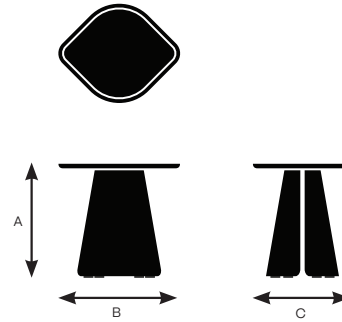

Model 94512

A. Overall Height	18.5"
B. Overall Width	20"
C. Overall Depth	16.25"

Construction Material

Table Top	1" thick MDF with veneer or laminate
Legs	Formed 3/8" thick plywood with veneer
Glides	Nylon

KEILHAUER