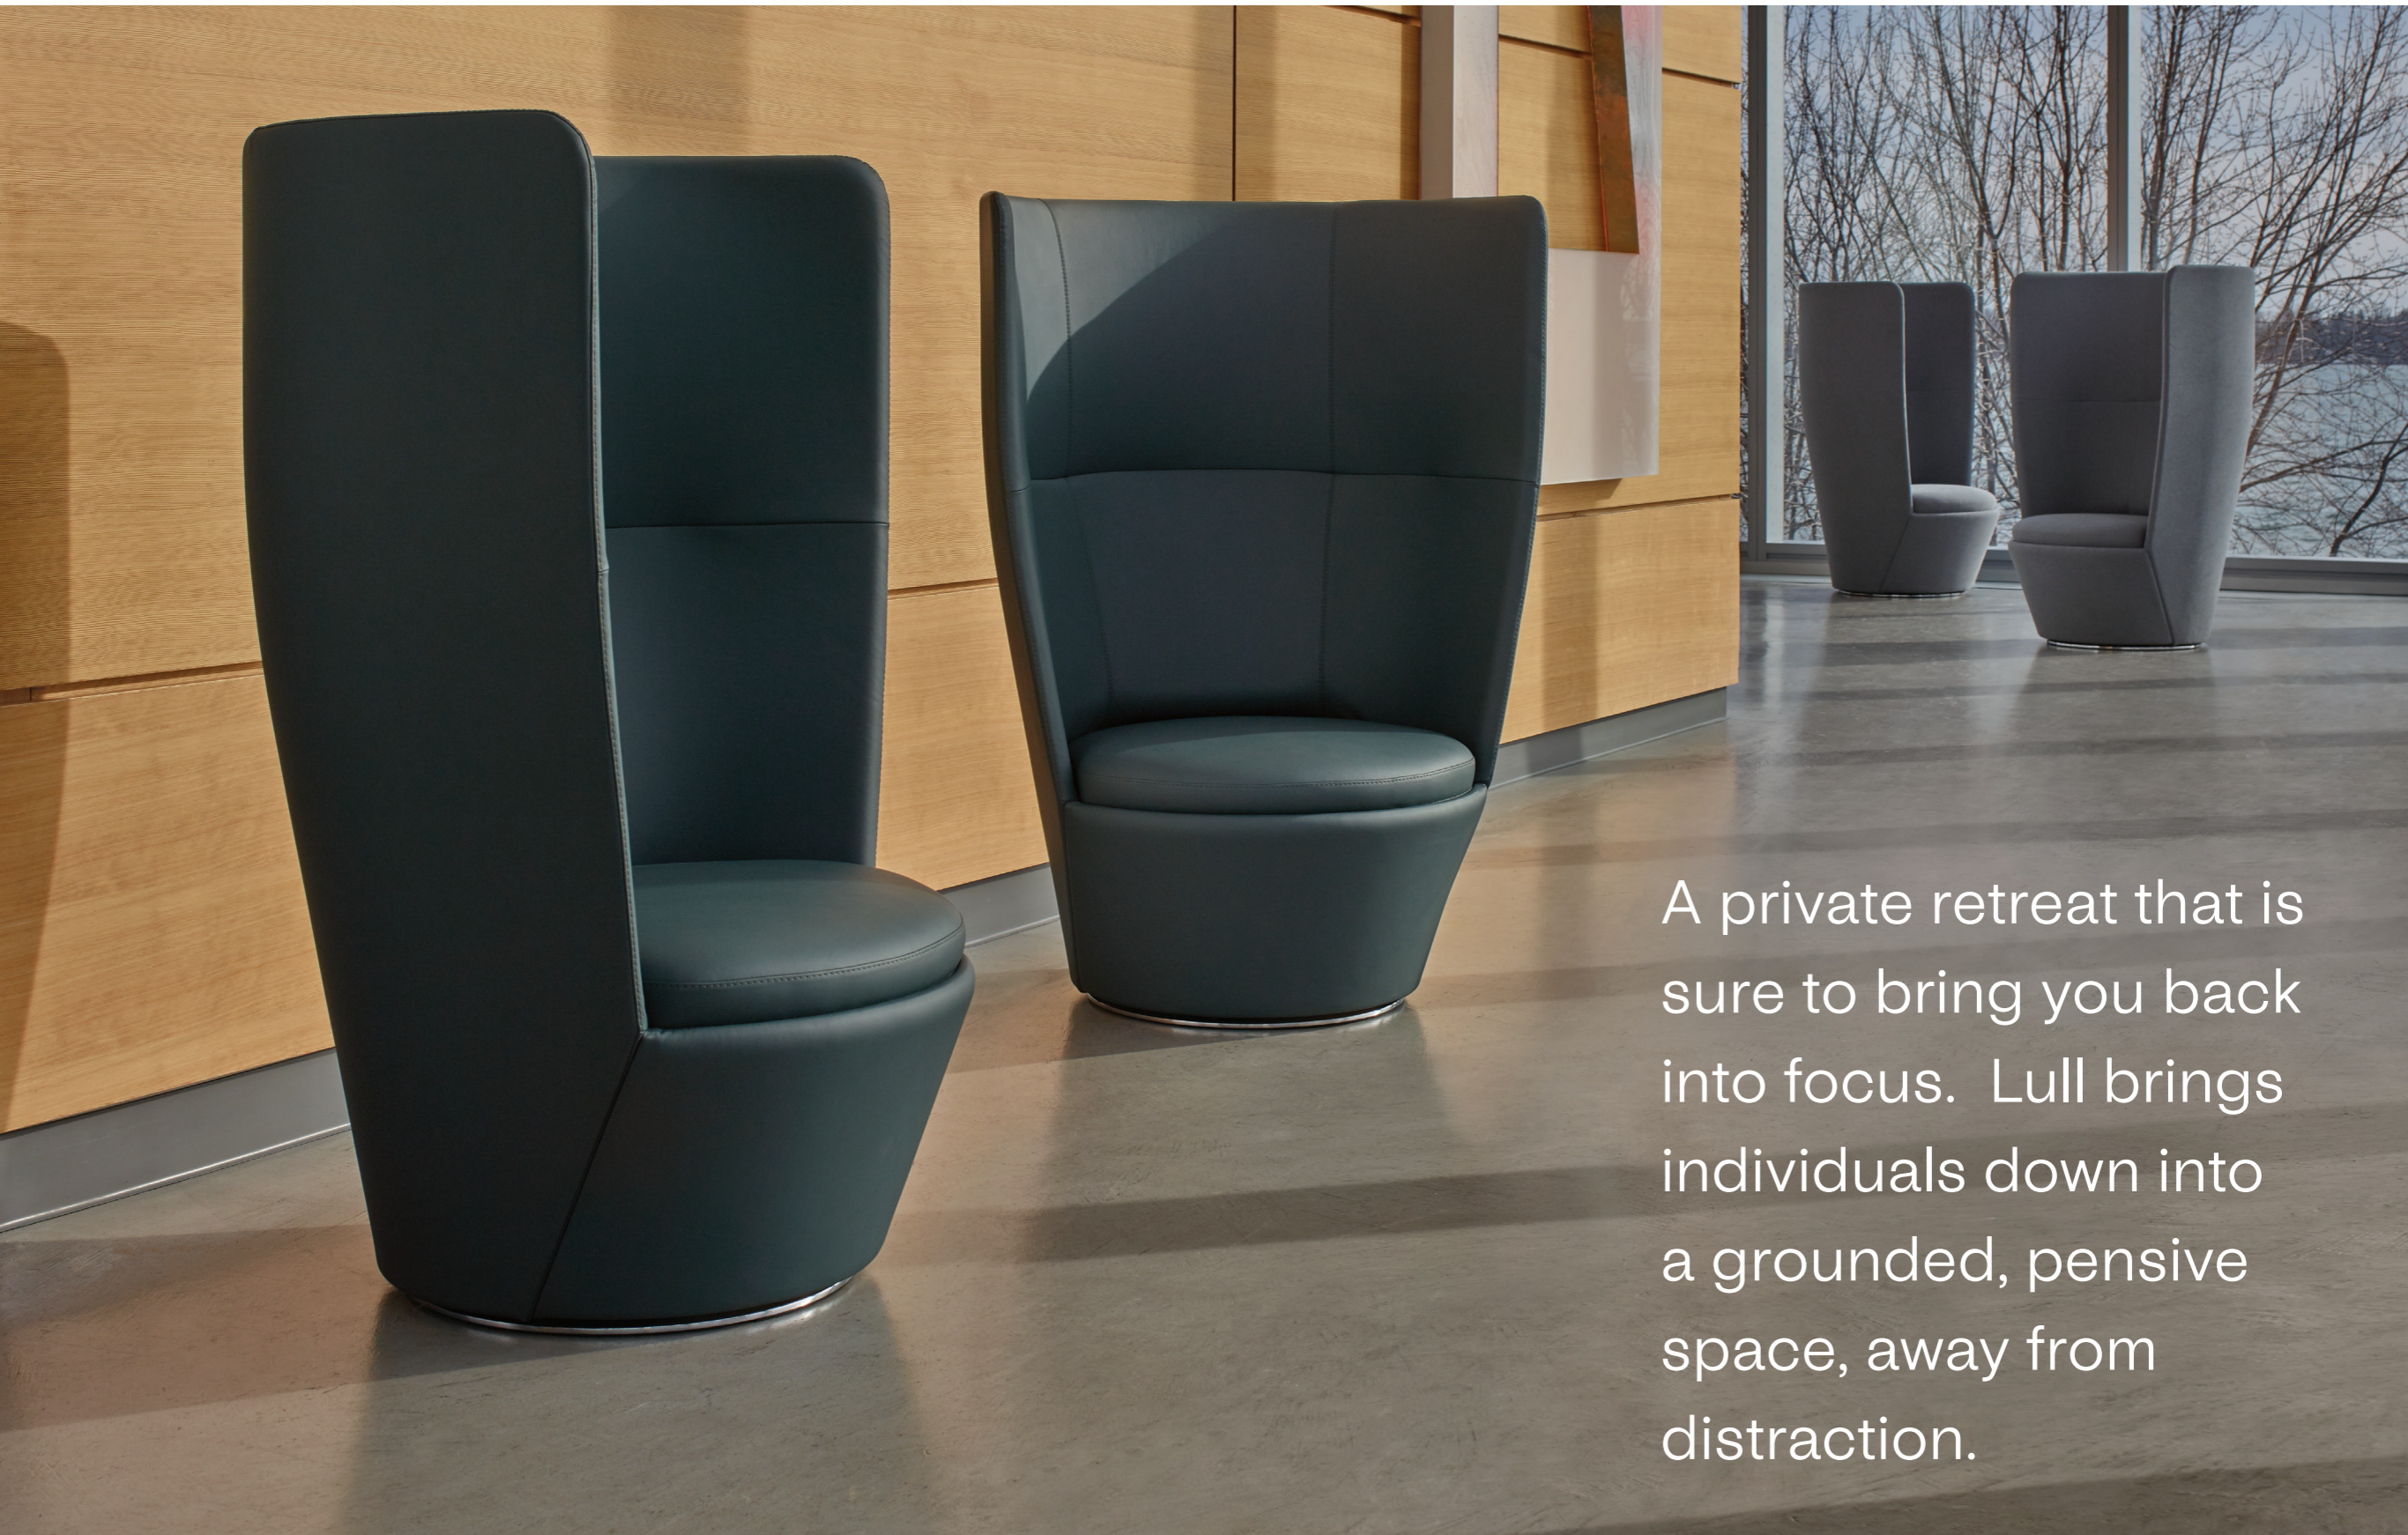

ELEVATE

Lull

A private retreat that is sure to bring you back into focus. Lull brings individuals down into a grounded, pensive space, away from distraction.

ELEVATE

Lull

Smooth, curved edges, softness, and noise reducing properties carefully designed into the chair create a quiet haven for the individual. It's 360 degree swivel allows the individual to angle the seat in a position that's most comfortable for them.

Model 74111

ELEVATE

Danber

Proportionately beautiful, soft, comfortable,
Danber brings the peaceful, relaxed setting of our
homes and private dwellings to the work space.

A modern, light gray fabric sofa with wooden legs and cushions, set in a minimalist living room. The sofa is the central focus, with its clean lines and soft texture highlighted. The background is a simple, light-colored wall, and a small wooden side table and a green plant are visible in the distance, adding to the contemporary aesthetic.