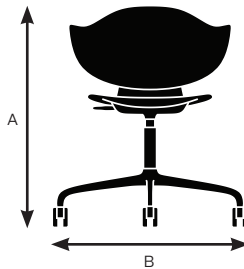

KEILHAUER

Melete Specifications

Design by Afteroom
Made by Keilhauer

| | 83004 Side chair with a plastic back and seat and 4-star aluminum base | 83014 Side chair with a plastic back, upholstered seat and 4-star aluminum base | 83044 Side chair with a plastic back and seat, arms and 4-star aluminum base | 83054 Side chair with a plastic back, upholstered seat, arms and 4-star aluminum base |
|------------------------|---|--|---|--|
| Seat | | | | |
| Seat Height | 16.5 - 20" | 17 - 20.5" | 16.5 - 20" | 17 - 20.5" |
| Seat Width | 17" | 17" | 17" | 17" |
| Seat Depth | 16.75" | 16.75" | 16.75" | 16.75" |
| Seat Pan Angle | 5° | 5° | 5° | 5° |
| Back | | | | |
| Backrest Height | 13.25" | 13" | 13.25" | 13" |
| Backrest Width | 15.75" | 15.75" | 21.5" | 21.5" |
| Backrest Angle | 96° | 96° | 98° | 96° |
| Backrest to Seat Angle | 93° | 93° | 93° | 93° |
| Arm | | | | |
| Arm Height | N/A | N/A | 11" | 10.5" |
| Armrest Length | N/A | N/A | 6" | 6" |
| Armrest Width | N/A | N/A | 19" | 19" |
| Armrest Set Back | N/A | N/A | 12.5" | 12.5" |
| Width Between Armrests | N/A | N/A | 19" | 19" |
| Arm Height from Floor | N/A | N/A | 26.75 - 30.25" | 26.75 - 30.25" |

Model 83004

| | |
|-------------------|----------------|
| A. Overall Height | 28.25 - 31.75" |
| B. Overall Width | 26.5" |
| C. Overall Depth | 25" |

Model 83014

| | |
|-------------------|----------------|
| A. Overall Height | 28.25 - 31.75" |
| B. Overall Width | 26.5" |
| C. Overall Depth | 25" |

Model 83044

| | |
|-------------------|----------------|
| A. Overall Height | 29.25 - 32.75" |
| B. Overall Width | 26.5" |
| C. Overall Depth | 25" |

Model 83054

| | |
|-------------------|----------------|
| A. Overall Height | 29.25 - 32.75" |
| B. Overall Width | 26.5" |
| C. Overall Depth | 25" |