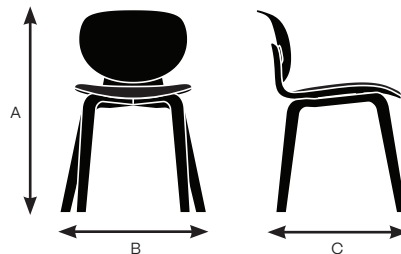

KEILHAUER
Spec Sheet

Melete

Melete Specifications

Design by Afteroom
Made by Keilhauer

| | 83005 Side chair with plastic back and seat and 4-leg ash base | 83006 Side chair with a plastic back and seat and 4-leg walnut base | 83015 Side chair with plastic back, upholstered seat and 4-leg ash base | 83016 Side chair with plastic back, upholstered seat and 4-leg walnut base |
|------------------------|---|--|--|---|
| Seat | | | | |
| Seat Height | 18" | 18" | 18.5" | 18.5" |
| Seat Width | 17" | 17" | 17" | 17" |
| Seat Depth | 16.75" | 16.75" | 16.75" | 16.75" |
| Seat Pan Angle | 5° | 5° | 5° | 5° |
| Back | | | | |
| Backrest Height | 13.25" | 13.25" | 13" | 13" |
| Backrest Width | 15.75" | 15.75" | 15.75" | 15.75" |
| Backrest Angle | 96° | 96° | 96° | 96° |
| Backrest to Seat Angle | 93° | 93° | 93° | 93° |

Model 83005

| | |
|-------------------|--------|
| A. Overall Height | 29.75" |
| B. Overall Width | 21.25" |
| C. Overall Depth | 21.75" |

Model 83006

| | |
|-------------------|--------|
| A. Overall Height | 29.75" |
| B. Overall Width | 21.25" |
| C. Overall Depth | 21.75" |

Model 83015

| | |
|-------------------|--------|
| A. Overall Height | 29.75" |
| B. Overall Width | 21.25" |
| C. Overall Depth | 21.75" |

Model 83016

| | |
|-------------------|--------|
| A. Overall Height | 29.75" |
| B. Overall Width | 21.25" |
| C. Overall Depth | 21.75" |

KEILHAUER

Melete Specifications

Design by Afteroom
Made by Keilhauer

| Seat | 83002 Side chair with plastic back and seat and 4-leg steel base | 83012 Side chair with a plastic back, upholstered seat and 4-leg steel base | 83042 Side chair with a plastic back and seat, arms and 4-leg steel base | 83052 Side chair with a plastic back, upholstered seat, arms and 4-leg steel base |
|----------------|---|--|---|--|
| Seat Height | 18" | 18.5" | 18" | 18.5" |
| Seat Width | 17" | 17" | 17" | 17" |
| Seat Depth | 16.75" | 16.75" | 16.75" | 16.75" |
| Seat Pan Angle | 3° | 3° | 3° | 3° |