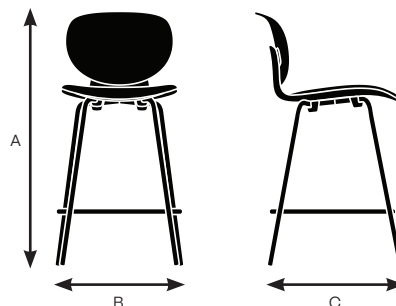

Model 83112

A. Overall Height	36.75"
B. Overall Width	18.75"
C. Overall Depth	21.75"