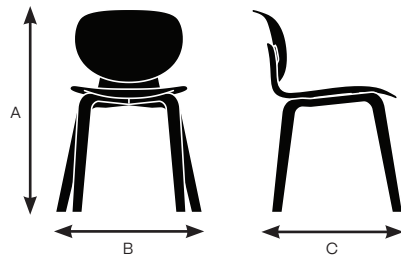

KEILHAUER
Spec Sheet

Melete

Melete Specifications

Design by Afteroom
Made by Keilhauer

| | 83005 Side chair with plastic back and seat and 4-leg ash base | 83006 Side chair with a plastic back and seat and 4-leg walnut base | 83015 Side chair with plastic back, upholstered seat and 4-leg ash base | 83016 Side chair with plastic back, upholstered seat and 4-leg walnut base |
|------------------------|---|--|--|---|
| Seat | | | | |
| Seat Height | 18" | 18" | 18.5" | 18.5" |
| Seat Width | 17" | 17" | 17" | 17" |
| Seat Depth | 16.75" | 16.75" | 16.75" | 16.75" |
| Seat Pan Angle | 5° | 5° | 5° | 5° |
| Back | | | | |
| Backrest Height | 13.25" | 13.25" | 13" | 13" |
| Backrest Width | 15.75" | 15.75" | 15.75" | 15.75" |
| Backrest Angle | 96° | 96° | 96° | 96° |
| Backrest to Seat Angle | 93° | 93° | 93° | 93° |

Model 83005

| | |
|-------------------|--------|
| A. Overall Height | 29.75" |
| B. Overall Width | 21.25" |
| C. Overall Depth | 21.75" |

Model 83006

| | |
|-------------------|--------|
| A. Overall Height | 29.75" |
| B. Overall Width | 21.25" |
| C. Overall Depth | 21.75" |

Model 83015

| | |
|-------------------|--------|
| A. Overall Height | 29.75" |
| B. Overall Width | 21.25" |
| C. Overall Depth | 21.75" |

Model 83016

| | |
|-------------------|--------|
| A. Overall Height | 29.75" |
| B. Overall Width | 21.25" |
| C. Overall Depth | 21.75" |

KEILHAUER

Melete Specifications

Design by Afteroom
Made by Keilhauer

| Seat | 83002 Side chair with plastic back and seat and 4-leg steel base | 83012 Side chair with a plastic back, upholstered seat and 4-leg steel base | 83042 Side chair with a plastic back and seat, arms and 4-leg steel base | 83052 Side chair with a plastic back, upholstered seat, arms and 4-leg steel base |
|----------------|---|--|---|--|
| Seat Height | 18" | 18.5" | 18" | 18.5" |
| Seat Width | 17" | 17" | 17" | 17" |
| Seat Depth | 16.75" | 16.75" | 16.75" | 16.75" |
| Seat Pan Angle | 3° | 3° | 3° | 3° |