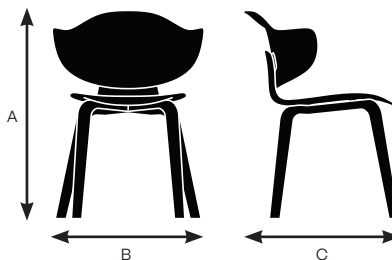

KEILHAUER

Melete Specifications

Design by Afteroom
Made by Keilhauer

| Seat | 83045 Side chair with a plastic back and seat, arms and 4-leg ash base | 83046 Side chair with a plastic back and seat, arms and 4-leg walnut base | 83055 Side chair with a plastic back, upholstered seat, arms and 4-leg ash base | 83056 Side chair with a plastic back, upholstered seat, arms and 4-leg walnut base |
|----------------|---|--|--|---|
| Seat Height | 18" | 18" | 18.5" | 18.5" |
| Seat Width | 17" | 17" | 17" | 17" |
| Seat Depth | 16.75" | 16.75" | 16.75" | 16.75" |
| Seat Pan Angle | 5° | 5° | 5° | 5° |

| Back | 83045 | 83046 | 83055 | 83056 |
|------------------------|--------|--------|-------|-------|
| Backrest Height | 13.25" | 13.25" | 13" | 13" |
| Backrest Width | 21.5" | 21.5" | 21.5" | 21.5" |
| Backrest Angle | 96° | 96° | 96° | 96° |
| Backrest to Seat Angle | 93° | 93° | 93° | 93° |

| Arm | 83045 | 83046 | 83055 | 83056 |
|------------------------|-------|-------|-------|-------|
| Arm Height | 11" | 11" | 10.5" | 10.5" |
| Armrest Length | 6" | 6" | 6" | 6" |
| Armrest Width | 19" | 19" | 19" | 19" |
| Armrest Set Back | 12.5" | 12.5" | 12.5" | 12.5" |
| Width Between Armrests | 19" | 19" | 19" | 19" |
| Arm Height from Floor | 28" | 28" | 28" | 28" |

Model 83045

| | |
|-------------------|--------|
| A. Overall Height | 29.75" |
| B. Overall Width | 22.25" |
| C. Overall Depth | 22.75" |

Model 83046

| | |
|-------------------|--------|
| A. Overall Height | 29.75" |
| B. Overall Width | 22.25" |
| C. Overall Depth | 22.75" |