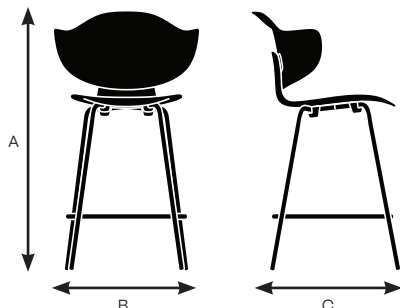

Model 83142

A. Overall Height	37.75"
B. Overall Width	22.25"
C. Overall Depth	22.75"