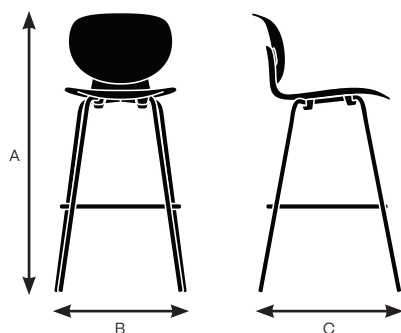

Melete Specifications

Design by Afteroom
Made by Keilhauer

Seat	83202 Bar stool with a plastic back and seat and 4-leg steel base	83212 Bar stool with a plastic back, upholstered seat and 4-leg steel base	83242 Bar stool with a plastic back and seat, arms and 4-leg steel base	83252 Bar stool with a plastic back, upholstered seat, arms and 4-leg steel base
Seat Height	30"	30.5"	30"	30.5"
Seat Width	17"	17"	17"	17"
Seat Depth	16.5"	16.5"	16.5"	16.5"
Seat Pan Angle	5°	5°	5°	5°

Back	83202	83212	83242	83252
Backrest Height	13.25"	13.25"	14.25"	14.25"
Backrest Width	15.75"	13.75"	21.5"	21.5"
Backrest Angle	98°	98°	98°	98°
Backrest to Seat Angle	93°	93°	93°	93°

Arm	83202	83212	83242	83252
Arm Height	N/A	N/A	11"	10.5"
Armrest Length	N/A	N/A	6"	6"
Armrest Width	N/A	N/A	19"	19"
Armrest Set Back	N/A	N/A	12.5"	12.5"
Width Between Armrests	N/A	N/A	19"	19"
Arm Height from Floor	N/A	N/A	40.25"	40.25"

Model 83202

A. Overall Height	41.75"
B. Overall Width	20.25"
C. Overall Depth	22.75"