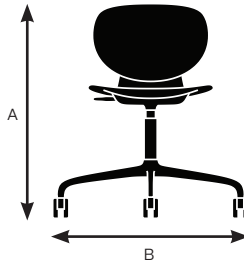

KEILHAUER

Melete Specifications

Design by Afteroom
Made by Keilhauer

| | 83004 Side chair with a plastic back and seat and 4-star aluminum base | 83014 Side chair with a plastic back, upholstered seat and 4-star aluminum base | 83044 Side chair with a plastic back and seat, arms and 4-star aluminum base | 83054 Side chair with a plastic back, upholstered seat, arms and 4-star aluminum base |
|------------------------|---|--|---|--|
| Seat | | | | |
| Seat Height | 16.5 - 20" | 17 - 20.5" | 16.5 - 20" | 17 - 20.5" |
| Seat Width | 17" | 17" | 17" | 17" |
| Seat Depth | 16.75" | 16.75" | 16.75" | 16.75" |
| Seat Pan Angle | 5° | 5° | 5° | 5° |
| Back | | | | |
| Backrest Height | 13.25" | 13" | 13.25" | 13" |
| Backrest Width | 15.75" | 15.75" | 21.5" | 21.5" |
| Backrest Angle | 96° | 96° | 98° | 96° |
| Backrest to Seat Angle | 93° | 93° | 93° | 93° |
| Arm | | | | |
| Arm Height | N/A | N/A | 11" | 10.5" |
| Armrest Length | N/A | N/A | 6" | 6" |
| Armrest Width | N/A | N/A | 19" | 19" |
| Armrest Set Back | N/A | N/A | 12.5" | 12.5" |
| Width Between Armrests | N/A | N/A | 19" | 19" |
| Arm Height from Floor | N/A | N/A | 26.75 - 30.25" | 26.75 - 30.25" |

Model 83004

| | |
|-------------------|----------------|
| A. Overall Height | 28.25 - 31.75" |
| B. Overall Width | 26.5" |
| C. Overall Depth | 25" |

Model 83014

| | |
|-------------------|----------------|
| A. Overall Height | 28.25 - 31.75" |
| B. Overall Width | 26.5" |
| C. Overall Depth | 25" |

Model 83044

| | |
|-------------------|----------------|
| A. Overall Height | 29.25 - 32.75" |
| B. Overall Width | 26.5" |
| C. Overall Depth | 25" |

Model 83054

| | |
|-------------------|----------------|
| A. Overall Height | 29.25 - 32.75" |
| B. Overall Width | 26.5" |
| C. Overall Depth | 25" |