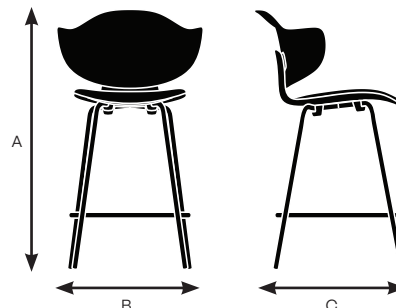

Model 83152

A. Overall Height	37.75"
B. Overall Width	22.25"
C. Overall Depth	22.75"