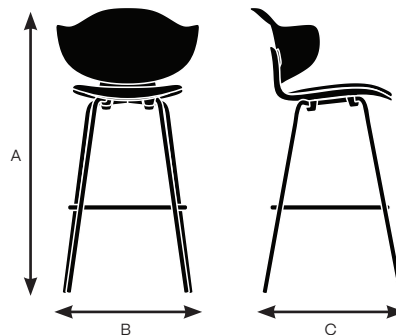

Model 83252

A. Overall Height	42.75"
B. Overall Width	22.25"
C. Overall Depth	23.75"

Construction Material

Back and Seat	PA6 GF30
Upholstered Seat	Recycled thermoplastic - standard blend; CFC Free molded foam
4-Star Base	Aluminum
Cylinder Housing	Aluminum
Legs	Steel (except models 83000/83040 - engineered plywood)
Glides	Butadiene co-polymer

KEILHAUER