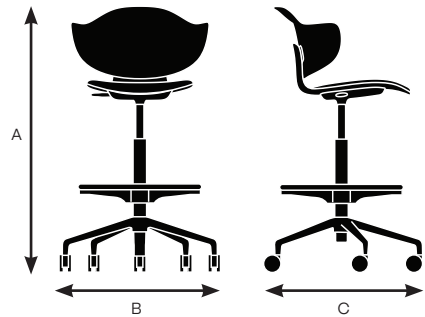

Model 83648

A. Overall Height	34.75 - 42.25"
B. Overall Width	28.5"
C. Overall Depth	28.5"