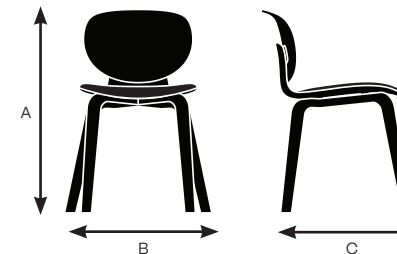

KEILHAUER
Spec Sheet

Melete

Melete Specifications

Design by Afteroom
Made by Keilhauer

| | 83005 Side chair with plastic back and seat and 4-leg ash base | 83006 Side chair with a plastic back and seat and 4-leg walnut base | 83015 Side chair with plastic back, upholstered seat and 4-leg ash base | 83016 Side chair with plastic back, upholstered seat and 4-leg walnut base |
|------------------------|---|--|--|---|
| Seat | | | | |
| Seat Height | 18" | 18" | 18.5" | 18.5" |
| Seat Width | 17" | 17" | 17" | 17" |
| Seat Depth | 16.75" | 16.75" | 16.75" | 16.75" |
| Seat Pan Angle | 5° | 5° | 5° | 5° |
| Back | | | | |
| Backrest Height | 13.25" | 13.25" | 13" | 13" |
| Backrest Width | 15.75" | 15.75" | 15.75" | 15.75" |
| Backrest Angle | 96° | 96° | 96° | 96° |
| Backrest to Seat Angle | 93° | 93° | 93° | 93° |

Model 83005

| | |
|-------------------|--------|
| A. Overall Height | 29.75" |
| B. Overall Width | 21.25" |
| C. Overall Depth | 21.75" |

Model 83006

| | |
|-------------------|--------|
| A. Overall Height | 29.75" |
| B. Overall Width | 21.25" |
| C. Overall Depth | 21.75" |

Model 83015

| | |
|-------------------|--------|
| A. Overall Height | 29.75" |
| B. Overall Width | 21.25" |
| C. Overall Depth | 21.75" |

Model 83016

| | |
|-------------------|--------|
| A. Overall Height | 29.75" |
| B. Overall Width | 21.25" |
| C. Overall Depth | 21.75" |

KEILHAUER

Melete Specifications

Design by Afteroom
Made by Keilhauer

| Seat | 83002 Side chair with plastic back and seat and 4-leg steel base | 83012 Side chair with a plastic back, upholstered seat and 4-leg steel base | 83042 Side chair with a plastic back and seat, arms and 4-leg steel base | 83052 Side chair with a plastic back, upholstered seat, arms and 4-leg steel base |
|----------------|---|--|---|--|
| Seat Height | 18" | 18.5" | 18" | 18.5" |
| Seat Width | 17" | 17" | 17" | 17" |
| Seat Depth | 16.75" | 16.75" | 16.75" | 16.75" |
| Seat Pan Angle | 3° | 3° | 3° | 3° |