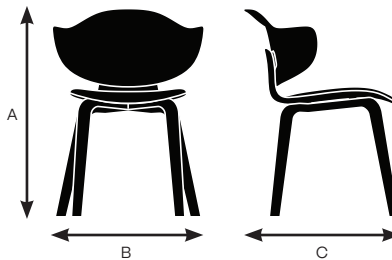

Model 83045

| | |
|-------------------|--------|
| A. Overall Height | 29.75" |
| B. Overall Width | 22.25" |
| C. Overall Depth | 22.75" |

Model 83046

| | |
|-------------------|--------|
| A. Overall Height | 29.75" |
| B. Overall Width | 22.25" |
| C. Overall Depth | 22.75" |

Model 83055

| | |
|-------------------|--------|
| A. Overall Height | 29.75" |
| B. Overall Width | 22.25" |
| C. Overall Depth | 22.75" |

Model 83056

| | |
|-------------------|--------|
| A. Overall Height | 29.75" |
| B. Overall Width | 22.25" |
| C. Overall Depth | 22.75" |