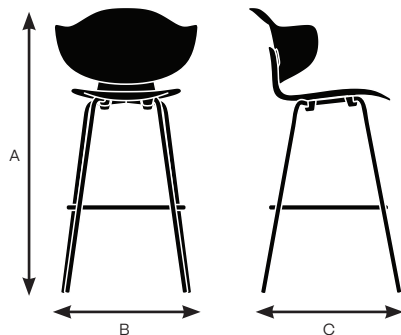

Model 83242

A. Overall Height	42.75"
B. Overall Width	22.25"
C. Overall Depth	23.75"