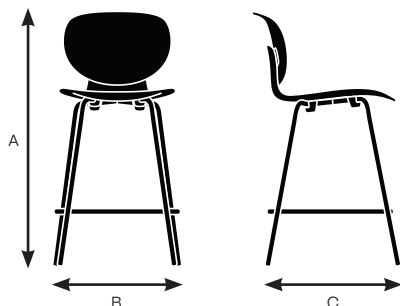

Melete Specifications

Design by Afteroom
Made by Keilhauer

Seat	83102 Counter stool with a plastic back and seat and 4-leg steel base	83112 Counter stool with a plastic back, upholstered seat and 4-leg steel base	83142 Counter stool with a plastic back and seat, arms and 4-leg steel base	83152 Counter stool with a plastic back, upholstered seat, arms and 4-leg steel base
Seat Height	25"	25.5"	25"	25.5"
Seat Width	17"	17"	17"	17"
Seat Depth	16.5"	16.5"	16.5"	16.5"
Seat Pan Angle	5°	5°	5°	5°

Back	83102	83112	83142	83152
Backrest Height	13.25"	13.25"	14.25"	14.25"
Backrest Width	15.75"	15.75"	21.5"	21.5"
Backrest Angle	98°	98°	98°	98°
Backrest to Seat Angle	93°	93°	93°	93°

Arm	83102	83112	83142	83152
Arm Height	N/A	N/A	11"	10.5"
Armrest Length	N/A	N/A	6"	6"
Armrest Width	N/A	N/A<!-- <td-->19"	19"	
Armrest Set Back	N/A	N/A	12.5"	12.5"
Width Between Armrests	N/A	N/A	19"	19"
Arm Height from Floor	N/A	N/A	35.25"	35.25"

Model 83102

A. Overall Height	36.75"
B. Overall Width	18.75"
C. Overall Depth	21.75"