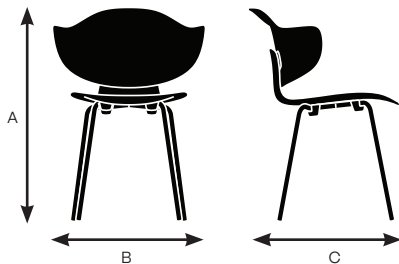

Model 83002

| | |
|-------------------|--------|
| A. Overall Height | 30.25" |
| B. Overall Width | 17" |
| C. Overall Depth | 20.5" |

Model 83012

| | |
|-------------------|--------|
| A. Overall Height | 30.25" |
| B. Overall Width | 19.5" |
| C. Overall Depth | 20.5" |

Model 83042

| | |
|-------------------|--------|
| A. Overall Height | 30.25" |
| B. Overall Width | 22.25" |
| C. Overall Depth | 21.25" |

Model 83052

| | |
|-------------------|--------|
| A. Overall Height | 30.25" |
| B. Overall Width | 22.25" |
| C. Overall Depth | 21.25" |