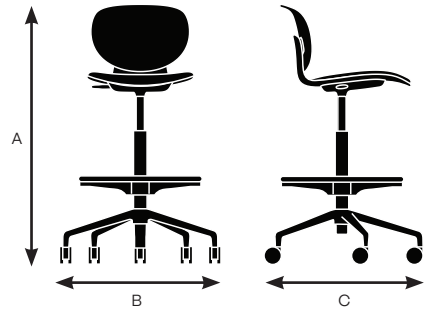

Model 83618

A. Overall Height	33.75 - 41.25"
B. Overall Width	28.5"
C. Overall Depth	28.5"