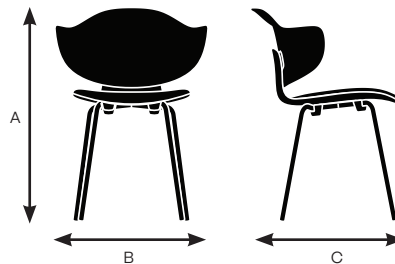

Model 83002

| | |
|-------------------|--------|
| A. Overall Height | 30.25" |
| B. Overall Width | 17" |
| C. Overall Depth | 20.5" |

Model 83012

| | |
|-------------------|--------|
| A. Overall Height | 30.25" |
| B. Overall Width | 19.5" |
| C. Overall Depth | 20.5" |

Model 83042

| | |
|-------------------|--------|
| A. Overall Height | 30.25" |
| B. Overall Width | 22.25" |
| C. Overall Depth | 21.25" |

Model 83052

| | |
|-------------------|--------|
| A. Overall Height | 30.25" |
| B. Overall Width | 22.25" |
| C. Overall Depth | 21.25" |