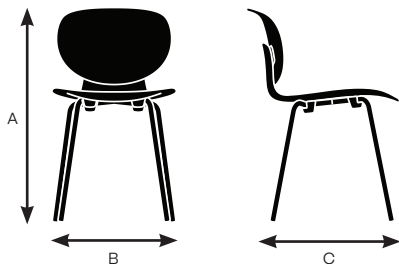

Melete Specifications

Design by Afteroom
Made by Keilhauer

Seat	83002 Side chair with plastic back and seat and 4-leg steel base	83012 Side chair with a plastic back, upholstered seat and 4-leg steel base	83042 Side chair with a plastic back and seat, arms and 4-leg steel base	83052 Side chair with a plastic back, upholstered seat, arms and 4-leg steel base
Seat Height	18"	18.5"	18"	18.5"
Seat Width	17"	17"	17"	17"
Seat Depth	16.75"	16.75"	16.75"	16.75"
Seat Pan Angle	3°	3°	3°	3°

Back	83002	83012	83042	83052
Backrest Height	13.25"	13"	13.25"	13"
Backrest Width	15.75"	15.75"	21.5"	21.5"
Backrest Angle	96°	96°	96°	96°
Backrest to Seat Angle	93°	93°	93°	93°

Arm	83002	83012	83042	83052
Arm Height	N/A	N/A	11"	10.5"
Armrest Length	N/A	N/A	6"	6"
Armrest Width	N/A	N/A	19"	19"
Armrest Set Back	N/A	N/A	12.5"	12.5"
Width Between Armrests	N/A	N/A	19"	19"
Arm Height from Floor	N/A	N/A	28"	28"

Model 83002

A. Overall Height	30.25"
B. Overall Width	17"
C. Overall Depth	20.5"