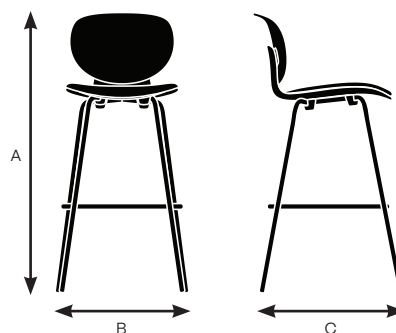

Model 83212

A. Overall Height	41.75"
B. Overall Width	20.25"
C. Overall Depth	22.75"