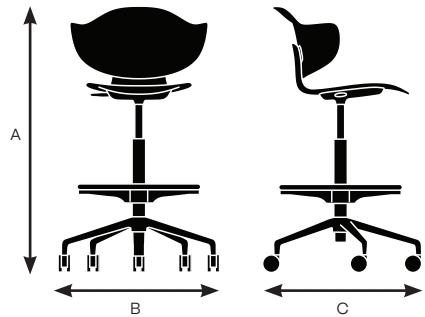

Model 83658

A. Overall Height	34.75 - 42.25"
B. Overall Width	28.5"
C. Overall Depth	28.5"