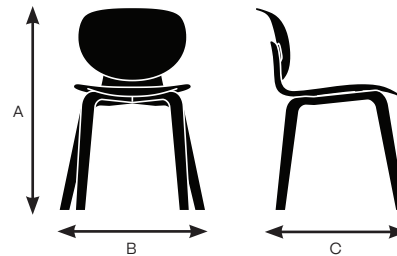

KEILHAUER
Spec Sheet

Melete

Melete Specifications

Design by Afteroom
Made by Keilhauer

| | 83005 Side chair with plastic back and seat and 4-leg ash base | 83006 Side chair with a plastic back and seat and 4-leg walnut base | 83015 Side chair with plastic back, upholstered seat and 4-leg ash base | 83016 Side chair with plastic back, upholstered seat and 4-leg walnut base |
|------------------------|---|--|--|---|
| Seat | | | | |
| Seat Height | 18" | 18" | 18.5" | 18.5" |
| Seat Width | 17" | 17" | 17" | 17" |
| Seat Depth | 16.75" | 16.75" | 16.75" | 16.75" |
| Seat Pan Angle | 5° | 5° | 5° | 5° |
| Back | | | | |
| Backrest Height | 13.25" | 13.25" | 13" | 13" |
| Backrest Width | 15.75" | 15.75" | 15.75" | 15.75" |
| Backrest Angle | 96° | 96° | 96° | 96° |
| Backrest to Seat Angle | 93° | 93° | 93° | 93° |

Model 83005

| | |
|-------------------|--------|
| A. Overall Height | 29.75" |
| B. Overall Width | 21.25" |
| C. Overall Depth | 21.75" |

Model 83006

| | |
|-------------------|--------|
| A. Overall Height | 29.75" |
| B. Overall Width | 21.25" |
| C. Overall Depth | 21.75" |

KEILHAUER

Melete Specifications

Design by Afteroom
Made by Keilhauer

| Seat | 83002 Side chair with plastic back and seat and 4-leg steel base | 83012 Side chair with a plastic back, upholstered seat and 4-leg steel base | 83042 Side chair with a plastic back and seat, arms and 4-leg steel base | 83052 Side chair with a plastic back, upholstered seat, arms and 4-leg steel base |
|----------------|---|--|---|--|
| Seat Height | 18" | 18.5" | 18" | 18.5" |
| Seat Width | 17" | 17" | 17" | 17" |
| Seat Depth | 16.75" | 16.75" | 16.75" | 16.75" |
| Seat Pan Angle | 3° | 3° | 3° | 3° |