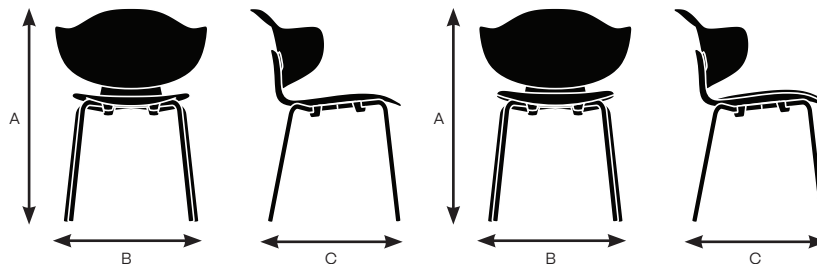

Model 83051

A. Overall Height	30.25
B. Overall Width	22.25
C. Overall Depth	21.25

General Stacking Information

Stacking on Dolly	8
Stacking on Floor	6

Construction Material

Back and Seat	PA6 GF30
Upholstered Seat	Recycled thermoplastic - standard blend; CFC Free molded foam
4-Star Base	Aluminum
Cylinder Housing	Aluminum
Legs	Steel (except models 83000/83040 - engineered plywood)
Glides	Butadiene co-polymer

KEILHAUER