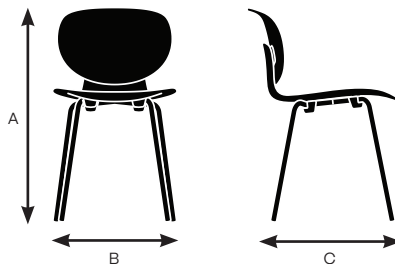

KEILHAUER

Melete Specifications

Design by Afteroom
Made by Keilhauer

| Seat | 83002 Side chair with plastic back and seat and 4-leg steel base | 83012 Side chair with a plastic back, upholstered seat and 4-leg steel base | 83042 Side chair with a plastic back and seat, arms and 4-leg steel base | 83052 Side chair with a plastic back, upholstered seat, arms and 4-leg steel base |
|----------------|---|--|---|--|
| Seat Height | 18" | 18.5" | 18" | 18.5" |
| Seat Width | 17" | 17" | 17" | 17" |
| Seat Depth | 16.75" | 16.75" | 16.75" | 16.75" |
| Seat Pan Angle | 3° | 3° | 3° | 3° |

| Back | 83002 | 83012 | 83042 | 83052 |
|------------------------|--------|--------|--------|-------|
| Backrest Height | 13.25" | 13" | 13.25" | 13" |
| Backrest Width | 15.75" | 15.75" | 21.5" | 21.5" |
| Backrest Angle | 96° | 96° | 96° | 96° |
| Backrest to Seat Angle | 93° | 93° | 93° | 93° |

| Arm | 83002 | 83012 | 83042 | 83052 |
|------------------------|-------|-------|-------|-------|
| Arm Height | N/A | N/A | 11" | 10.5" |
| Armrest Length | N/A | N/A | 6" | 6" |
| Armrest Width | N/A | N/A | 19" | 19" |
| Armrest Set Back | N/A | N/A | 12.5" | 12.5" |
| Width Between Armrests | N/A | N/A | 19" | 19" |
| Arm Height from Floor | N/A | N/A | 28" | 28" |

Model 83002

| | |
|-------------------|--------|
| A. Overall Height | 30.25" |
| B. Overall Width | 17" |
| C. Overall Depth | 20.5" |

Model 83012

| | |
|-------------------|--------|
| A. Overall Height | 30.25" |
| B. Overall Width | 19.5" |
| C. Overall Depth | 20.5" |