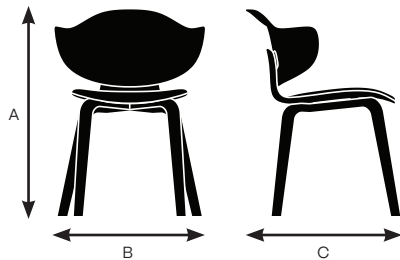

Model 83045

| | |
|-------------------|--------|
| A. Overall Height | 29.75" |
| B. Overall Width | 22.25" |
| C. Overall Depth | 22.75" |

Model 83046

| | |
|-------------------|--------|
| A. Overall Height | 29.75" |
| B. Overall Width | 22.25" |
| C. Overall Depth | 22.75" |

Model 83055

| | |
|-------------------|--------|
| A. Overall Height | 29.75" |
| B. Overall Width | 22.25" |
| C. Overall Depth | 22.75" |

Model 83056

| | |
|-------------------|--------|
| A. Overall Height | 29.75" |
| B. Overall Width | 22.25" |
| C. Overall Depth | 22.75" |