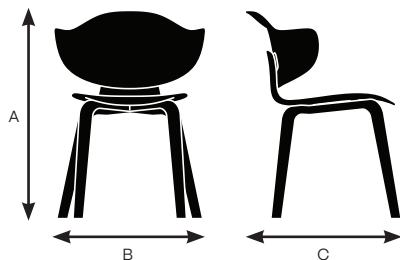

Melete Specifications

Design by Afteroom
Made by Keilhauer

Seat	83045 Side chair with a plastic back and seat, arms and 4-leg ash base	83046 Side chair with a plastic back and seat, arms and 4-leg walnut base	83055 Side chair with a plastic back, upholstered seat, arms and 4-leg ash base	83056 Side chair with a plastic back, upholstered seat, arms and 4-leg walnut base
Seat Height	18"	18"	18.5"	18.5"
Seat Width	17"	17"	17"	17"
Seat Depth	16.75"	16.75"	16.75"	16.75"
Seat Pan Angle	5°	5°	5°	5°

Back	83045	83046	83055	83056
Backrest Height	13.25"	13.25"	13"	13"
Backrest Width	21.5"	21.5"	21.5"	21.5"
Backrest Angle	96°	96°	96°	96°
Backrest to Seat Angle	93°	93°	93°	93°

Arm	83045	83046	83055	83056
Arm Height	11"	11"	10.5"	10.5"
Armrest Length	6"	6"	6"	6"
Armrest Width	19"	19"	19"	19"
Armrest Set Back	12.5"	12.5"	12.5"	12.5"
Width Between Armrests	19"	19"	19"	19"
Arm Height from Floor	28"	28"	28"	28"

Model 83045

A. Overall Height	29.75"
B. Overall Width	22.25"
C. Overall Depth	22.75"