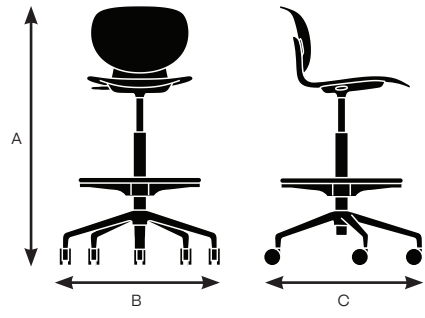

Melete Specifications

Design by Afteroom
Made by Keilhauer

Seat	83608 Stool with a plastic back and seat and caster base	83618 Stool with a plastic back, upholstered seat and caster base	83648 Stool with a plastic back and seat, arms and caster base	83658 Stool with a plastic back, upholstered seat, arms and caster base
Seat Height	22 - 29.5"	22.25 - 29.75"	22 - 29.5"	22.25 - 29.75"
Seat Width	17"	17"	17"	17"
Seat Depth	16.75"	16.75"	16.75"	16.75"
Seat Pan Angle	5°	5°	5°	5°

Back	83608	83618	83648	83658
Backrest Height	13.25"	13"	13.25"	13"
Backrest Width	15.75"	15.75"	21.5"	21.5"
Backrest Angle	96°	96°	96°	96°
Backrest to Seat Angle	93°	93°	93°	93°

Arm	83608	83618	83648	83658
Arm Height	N/A	N/A	11"	10.5"
Armrest Length	N/A	N/A	6"	6"
Armrest Width	N/A	N/A	19"	19"
Armrest Set Back	N/A	N/A	12.5"	12.5"
Width Between Armrests	N/A	N/A	19"	19"
Arm Height from Floor	N/A	N/A	34.75 - 42.25"	34.75 - 42.25"

Model 83608

A. Overall Height	33.75 - 41.25"
B. Overall Width	28.5"
C. Overall Depth	28.5"