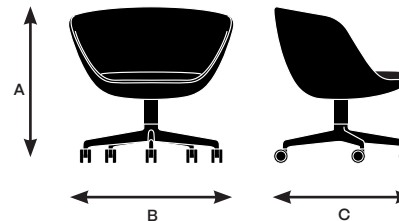

Juxta dimensions and features

Design by EOOS

	45330 Low back with arms, sled base	45340 Low back with arms, 4-star swivel base, glides	45341 Low back with arms, 4-star swivel base with tablet	45350 Low back with arms, 5-star base, casters	45351 Low Back with arms, 5-star base with tablet	45420 High back armless, 4-leg, lounge height
Seat						
Seat Height	16.5"	16.5"	16.5"	17.25"	17.25"	16.5"
Seat Width	19"	19"	19"	19"	19"	19"
Seat Depth	19"	19"	19"	19"	19"	19"
Seat Pan Angle	7°	3°	3°	2°	2°	5°
Back						
Backrest Height	15.5"	15.5"	15.5"	15.5"	15.5"	27"
Backrest Width	30.5"	30.5"	30.5"	30.5"	30.5"	17.5"
Backrest Angle	110°	104°	104°	103°	103°	110°
Backrest to Seat Angle	105°	101°	101°	101°	101°	105°
Arms						
Arm Height	10"	10"	10"	10"	10"	N/A
Armrest Length	3"	3"	3"	3"	3"	N/A
Armrest Width	1"	1"	1"	1"	1"	N/A
Armrest Set back	12"	12"	12"	12"	12"	N/A
Width Between Armrests	28"	28.75"	28.75"	28"	28"	N/A
Arm Height from Floor	26.75"	26.75"	26.75"	25.75"	25.75"	N/A
Tablet						
Tablet Height	N/A	N/A	8.25"	N/A	8.25"	N/A
Tablet Length	N/A	N/A	15.75"	N/A	15.75"	N/A
Tablet Width	N/A	N/A	15.75"	N/A	15.75"	N/A
Tablet Height from Floor	N/A	N/A	25"	N/A	25.5"	N/A

Model 45330

A. Overall Height	28.25"
B. Overall Width	31.5"
C. Overall Depth	25.75"

Model 45340

A. Overall Height	28.25"
B. Overall Width	31.5"
C. Overall Depth	29.25"

Model 45341

A. Overall Height	28.25"
B. Overall Width	39"
C. Overall Depth	29.25"

Model 45350

A. Overall Height	29"
B. Overall Width	31.5"
C. Overall Depth	24.5"

Model 45351

A. Overall Height	29"
B. Overall Width	39"
C. Overall Depth	28.5"

Model 45420

A. Overall Height	41.25"
B. Overall Width	24.5"
C. Overall Depth	28.5"