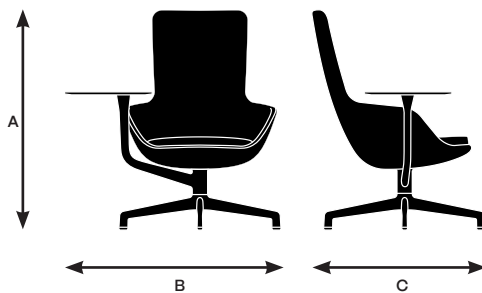

Model 45530

A. Overall Height	41.25"
B. Overall Width	28"
C. Overall Depth	28.5"

Model 45540

A. Overall Height	41.25"
B. Overall Width	29.25"
C. Overall Depth	30.5"

Model 45541

A. Overall Height	41.25"
B. Overall Width	39"
C. Overall Depth	30.5"

Model 45550

A. Overall Height	42"
B. Overall Width	28.5"
C. Overall Depth	30.5"

Model 45551

A. Overall Height	42"
B. Overall Width	39"
C. Overall Depth	30.5"

Juxta dimensions and features

Design by EOOS

	46612 Low back armless, 4-leg counter stool	46613 Low back armless, 4-leg bar stool	46642 Low back armless, 4-star swivel counter stool with ring, glides	46643 Low back armless, 4-star swivel bar stool with ring, glides	46652 Low back armless, 5-star counter stool with ring, casters	46653 Low back armless, 5-star bar stool with ring, casters
Seat						
Seat Height	25"	30"	25"	30"	25"	30"
Seat Width	16"	16"	14.5"	14.5"	15"	15"
Seat Depth	16"	16"	15.25"	15.25"	15.25"	15.25"
Back						
Backrest Height	12.75"	12.75"	13.25"	13.25"	13"	13"
Backrest Width	16"	16"	16.5"	16.5"	16.5"	16.5"
Backrest Angle	103°	103°	103.5°	103.5°	103.5°	103.5°
Backrest to Seat Angle	103°	103°	103.5°	103.5°	103.5°	103.5°