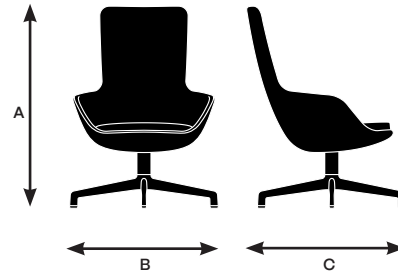

Model 45540

A. Overall Height	41.25"
B. Overall Width	29.25"
C. Overall Depth	30.5"