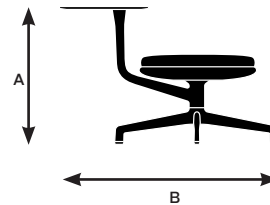

PC24 - Warm Grey

PC25 - White

Juxta dimensions and features

Design by EOOS

	43211 Side chair, 4-Leg Base	45220 Low Back armless, 4-leg, lounge height	44140 Stool with 4-star swivel base, glides	44141 Stool with 4-star swivel base with tablet, glides	44150 Stool with 5-star base, casters	44151 Stool with 5-star base with tablet, casters
Seat						
Seat Height	18.5"	16.5"	16.5"	16.5"	17.25"	17.25"
Seat Width	17.75"	19"	20"	20"	20"	20"
Seat Depth	17.75"	19"	20"	20"	20"	20"
Seat Pan Angle	1.5°	5.8°	0°	0°	0°	0°
Back						
Backrest Height	17.5"	20.75"	N/A	N/A	N/A	N/A
Backrest Width	18.5"	22"	N/A	N/A	N/A	N/A
Backrest Angle	107°	111.2°	N/A	N/A	N/A	N/A
Backrest to Seat Angle	105.5°	105.5°	N/A	N/A	N/A	N/A
Tablet						
Tablet Height	N/A	N/A	N/A	8.25"	N/A	8.25"
Tablet Length	N/A	N/A	N/A	15.75"	N/A	15.75"
Tablet Width	N/A	N/A	N/A <td 15.75"	N/A	15.75"	
Tablet Height from Floor	N/A	N/A	N/A	25"	N/A	25.75"

Model 43211

A. Overall Height	33.5"
B. Overall Width	22.5"
C. Overall Depth	24.25"

Model 45220

A. Overall Height	33"
B. Overall Width	24.5"
C. Overall Depth	27.75"

Model 44140

A. Overall Height	16.5"
B. Overall Width	29.25"
C. Overall Depth	29.25"

Model 44141

A. Overall Height	25"
B. Overall Width	40"
C. Overall Depth	29.25"

Model 44150

A. Overall Height	17.25"
B. Overall Width	28.5"
C. Overall Depth	28.5"

Model 44151

A. Overall Height	25.75"
B. Overall Width	40"
C. Overall Depth	28.5"