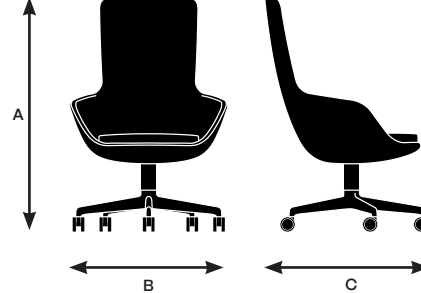

Model 45530

A. Overall Height	41.25"
B. Overall Width	28"
C. Overall Depth	28.5"

Model 45540

A. Overall Height	41.25"
B. Overall Width	29.25"
C. Overall Depth	30.5"

Model 45541

A. Overall Height	41.25"
B. Overall Width	39"
C. Overall Depth	30.5"

Model 45550

A. Overall Height	42"
B. Overall Width	28.5"
C. Overall Depth	30.5"

Model 45551

A. Overall Height	42"
B. Overall Width	39"
C. Overall Depth	30.5"

Juxta dimensions and features

Design by EOOS

	46612 Low back armless, 4-leg counter stool	46613 Low back armless, 4-leg bar stool	46642 Low back armless, 4-star swivel counter stool with ring, glides	46643 Low back armless, 4-star swivel bar stool with ring, glides	46652 Low back armless, 5-star counter stool with ring, casters	46653 Low back armless, 5-star bar stool with ring, casters
Seat						
Seat Height	25"	30"	25"	30"	25"	30"
Seat Width	16"	16"	14.5"	14.5"	15"	15"
Seat Depth	16"	16"	15.25"	15.25"	15.25"	15.25"
Back						
Backrest Height	12.75"	12.75"	13.25"	13.25"	13"	13"
Backrest Width	16"	16"	16.5"	16.5"	16.5"	16.5"
Backrest Angle	103°	103°	103.5°	103.5°	103.5°	103.5°
Backrest to Seat Angle	103°	103°	103.5°	103.5°	103.5°	103.5°