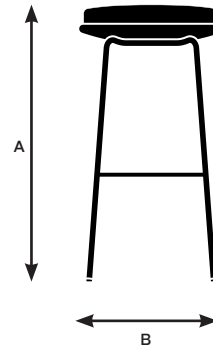

Model 46643

A. Overall Height	40.5"
B. Overall Width	29.25"
C. Overall Depth	29.25"
D. Foot Ring Height from Floor	11.75"

Model 46652

A. Overall Height	35.5"
B. Overall Width	28.5"
C. Overall Depth	28.5"
D. Foot Ring Height from Floor	11.75"

Model 46653

A. Overall Height	40.5"
B. Overall Width	28.5"
C. Overall Depth	28.5"
D. Foot Ring Height from Floor	11.75"

Juxta dimensions and features

Design by EOOS

Seat	46712 4-leg counter stool	46713 4-leg bar stool	46742 4-star swivel counter stool with ring, glides	46743 4-star swivel bar stool with ring, glides	46752 5-star counter stool with ring, casters	46753 5-star bar stool with ring, casters
Seat Height	25"	30"	25"	30"	25"	30"
Seat Width	15"	15"	15"	15"	15"	15"
Seat Depth	15"	15"	15"	15"	15"	15"

Model 46712

A. Overall Height	25"
B. Overall Width	20.25"
C. Overall Depth	20.25"

Model 46713

A. Overall Height	30"
B. Overall Width	20.25"
C. Overall Depth	20.25"

Model 46742

A. Overall Height	25"
B. Overall Width	29.25"
C. Overall Depth	29.25"
D. Foot Ring Height from Floor	11.75"