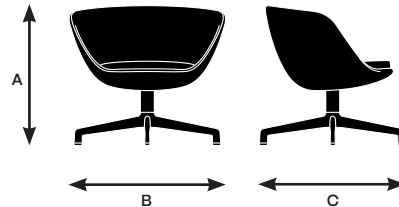

Model 45250

A. Overall Height	33.75"
B. Overall Width	28.5"
C. Overall Depth	30"

Model 45251

A. Overall Height	33.75"
B. Overall Width	39"
C. Overall Depth	30"

Model 45320

A. Overall Height	28.25"
B. Overall Width	31.5"
C. Overall Depth	25.75"

Juxta dimensions and features

Design by EOOS

	45330 Low back with arms, sled base	45340 Low back with arms, 4-star swivel base, glides	45341 Low back with arms, 4-star swivel base with tablet	45350 Low back with arms, 5-star base, casters	45351 Low Back with arms, 5-star base with tablet	45420 High back armless, 4-leg, lounge height
Seat						
Seat Height	16.5"	16.5"	16.5"	17.25"	17.25"	16.5"
Seat Width	19"	19"	19"	19"	19"	19"
Seat Depth	19"	19"	19"	19"	19"	19"
Seat Pan Angle	7°	3°	3°	2°	2°	5°
Back						
Backrest Height	15.5"	15.5"	15.5"	15.5"	15.5"	27"
Backrest Width	30.5"	30.5"	30.5"	30.5"	30.5"	17.5"
Backrest Angle	110°	104°	104°	103°	103°	110°
Backrest to Seat Angle	105°	101°	101°	101°	101°	105°
Arms						
Arm Height	10"	10"	10"	10"	10"	N/A
Armrest Length	3"	3"	3"	3"	3"	N/A
Armrest Width	1"	1"	1"	1"	1"	N/A
Armrest Set back	12"	12"	12"	12"	12"	N/A
Width Between Armrests	28"	28.75"	28.75"	28"	28"	N/A
Arm Height from Floor	26.75"	26.75"	26.75"	25.75"	25.75"	N/A
Tablet						
Tablet Height	N/A	N/A	8.25"	N/A	8.25"	N/A
Tablet Length	N/A	N/A	15.75"	N/A	15.75"	N/A
Tablet Width	N/A	N/A	15.75"	N/A	15.75"	N/A
Tablet Height from Floor	N/A	N/A	25"	N/A	25.5"	N/A

Model 45330

A. Overall Height	28.25"
B. Overall Width	31.5"
C. Overall Depth	25.75"

Model 45340

A. Overall Height	28.25"
B. Overall Width	31.5"
C. Overall Depth	29.25"

Model 45341

A. Overall Height	28.25"
B. Overall Width	39"
C. Overall Depth	29.25"