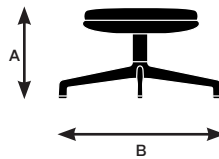

PC24 - Warm Grey

PC25 - White

Juxta dimensions and features

Design by EOOS

	43211 Side chair, 4-Leg Base	45220 Low Back armless, 4-leg, lounge height	44140 Stool with 4-star swivel base, glides	44141 Stool with 4-star swivel base with tablet, glides	44150 Stool with 5-star base, casters	44151 Stool with 5-star base with tablet, casters
Seat						
Seat Height	18.5"	16.5"	16.5"	16.5"	17.25"	17.25"
Seat Width	17.75"	19"	20"	20"	20"	20"
Seat Depth	17.75"	19"	20"	20"	20"	20"
Seat Pan Angle	1.5°	5.8°	0°	0°	0°	0°
Back						
Backrest Height	17.5"	20.75"	N/A	N/A	N/A	N/A
Backrest Width	18.5"	22"	N/A	N/A	N/A	N/A
Backrest Angle	107°	111.2°	N/A	N/A	N/A	N/A
Backrest to Seat Angle	105.5°	105.5°	N/A	N/A	N/A	N/A
Tablet						
Tablet Height	N/A	N/A	N/A	8.25"	N/A	8.25"
Tablet Length	N/A	N/A	N/A	15.75"	N/A	15.75"
Tablet Width	N/A	N/A	N/A <td 15.75"	N/A	15.75"	
Tablet Height from Floor	N/A	N/A	N/A	25"	N/A	25.75"

Model 43211

A. Overall Height	33.5"
B. Overall Width	22.5"
C. Overall Depth	24.25"

Model 45220

A. Overall Height	33"
B. Overall Width	24.5"
C. Overall Depth	27.75"

Model 44140

A. Overall Height	16.5"
B. Overall Width	29.25"
C. Overall Depth	29.25"

Model 44141

A. Overall Height	25"
B. Overall Width	40"
C. Overall Depth	29.25"

Model 44150

A. Overall Height	17.25"
B. Overall Width	28.5"
C. Overall Depth	28.5"

Model 44151

A. Overall Height	25.75"
B. Overall Width	40"
C. Overall Depth	28.5"