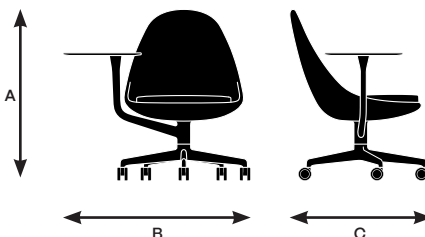

Juxta dimensions and features

Design by EOOS

	45230 Low back armless, sled base	45240 Stool with 4-star swivel base, glides	45241 Low back armless, 4-star swivel base with tablet	45250 Low back armless, 5-star base, casters	45251 Low back armless, 5-star base with tablet	45320 Low back with arms, 4-leg, lounge height
Seat						
Seat Height	16.5"	16.25"	16.25"	17.25"	17.25"	16.25"
Seat Width	19"	19"	19"	19"	19"	19"
Seat Depth	19"	19"	19"	19"	19"	19"
Seat Pan Angle	7°	3°	3°	2°	2°	6°
Back						
Backrest Height	20.75"	20.75"	20.75"	20.75"	20.75"	15.5"
Backrest Width	22"	22"	22"	22"	22"	30.5"
Backrest Angle	110°	104°	104°	106.5°	102.7°	111°
Backrest to Seat Angle	104°	101°	101°	104.5°	101°	105°
Arms						
Arm Height	N/A	N/A	N/A	N/A	N/A	10"
Armrest Length	N/A	N/A	N/A	N/A	N/A	3"
Armrest Width	N/A	N/A	N/A <td N/A	N/A	N/A	1"
Armrest Set back	N/A	N/A	N/A	N/A	N/A	12"
Width Between Armrests	N/A	N/A	N/A	N/A	N/A	28"
Arm Height from Floor	N/A	N/A	N/A	N/A	N/A	26.25"
Tablet						
Tablet Height	N/A	N/A	8.25"	N/A	8.25"	N/A
Tablet Length	N/A	N/A	15.75"	N/A	15.75"	N/A
Tablet Width	N/A	N/A	15.75"	N/A	15.75"	N/A
Tablet Height from Floor	N/A	N/A	24.75"	N/A	25.75"	N/A

Model 45230

A. Overall Height	33"
B. Overall Width	24.5"
C. Overall Depth	27.75"

Model 45240

A. Overall Height	33"
B. Overall Width	29.25"
C. Overall Depth	30"

Model 45241

A. Overall Height	33"
B. Overall Width	39"
C. Overall Depth	30"

Model 45250

A. Overall Height	33.75"
B. Overall Width	28.5"
C. Overall Depth	30"

Model 45251

A. Overall Height	33.75"
B. Overall Width	39"
C. Overall Depth	30"

Model 45320

A. Overall Height	28.25"
B. Overall Width	31.5"
C. Overall Depth	25.75"