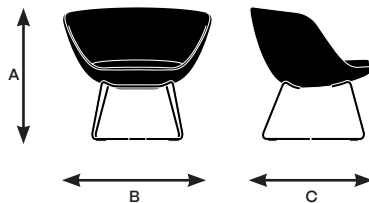

Juxta dimensions and features

Design by EOOS

	45330 Low back with arms, sled base	45340 Low back with arms, 4-star swivel base, glides	45341 Low back with arms, 4-star swivel base with tablet	45350 Low back with arms, 5-star base, casters	45351 Low Back with arms, 5-star base with tablet	45420 High back armless, 4-leg, lounge height
Seat						
Seat Height	16.5"	16.5"	16.5"	17.25"	17.25"	16.5"
Seat Width	19"	19"	19"	19"	19"	19"
Seat Depth	19"	19"	19"	19"	19"	19"
Seat Pan Angle	7°	3°	3°	2°	2°	5°
Back						
Backrest Height	15.5"	15.5"	15.5"	15.5"	15.5"	27"
Backrest Width	30.5"	30.5"	30.5"	30.5"	30.5"	17.5"
Backrest Angle	110°	104°	104°	103°	103°	110°
Backrest to Seat Angle	105°	101°	101°	101°	101°	105°
Arms						
Arm Height	10"	10"	10"	10"	10"	N/A
Armrest Length	3"	3"	3"	3"	3"	N/A
Armrest Width	1"	1"	1"	1"	1"	N/A
Armrest Set back	12"	12"	12"	12"	12"	N/A
Width Between Armrests	28"	28.75"	28.75"	28"	28"	N/A
Arm Height from Floor	26.75"	26.75"	26.75"	25.75"	25.75"	N/A
Tablet						
Tablet Height	N/A	N/A	8.25"	N/A	8.25"	N/A
Tablet Length	N/A	N/A	15.75"	N/A	15.75"	N/A
Tablet Width	N/A	N/A	15.75"	N/A	15.75"	N/A
Tablet Height from Floor	N/A	N/A	25"	N/A	25.5"	N/A

Model 45330

A. Overall Height	28.25"
B. Overall Width	31.5"
C. Overall Depth	25.75"