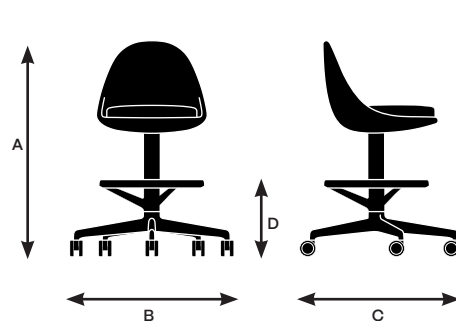

Model 45550

A. Overall Height	42"
B. Overall Width	28.5"
C. Overall Depth	30.5"

Model 45551

A. Overall Height	42"
B. Overall Width	39"
C. Overall Depth	30.5"

Juxta dimensions and features

Design by EOOS

	46612 Low back armless, 4-leg counter stool	46613 Low back armless, 4-leg bar stool	46642 Low back armless, 4-star swivel counter stool with ring, glides	46643 Low back armless, 4-star swivel bar stool with ring, glides	46652 Low back armless, 5-star counter stool with ring, casters	46653 Low back armless, 5-star bar stool with ring, casters
Seat						
Seat Height	25"	30"	25"	30"	25"	30"
Seat Width	16"	16"	14.5"	14.5"	15"	15"
Seat Depth	16"	16"	15.25"	15.25"	15.25"	15.25"
Back						
Backrest Height	12.75"	12.75"	13.25"	13.25"	13"	13"
Backrest Width	16"	16"	16.5"	16.5"	16.5"	16.5"
Backrest Angle	103°	103°	103.5°	103.5°	103.5°	103.5°
Backrest to Seat Angle	103°	103°	103.5°	103.5°	103.5°	103.5°

Model 46612

A. Overall Height	35.5"
B. Overall Width	18.5"
C. Overall Depth	20"

Model 46613

A. Overall Height	40.5"
B. Overall Width	18.5"
C. Overall Depth	20"

Model 46642

A. Overall Height	35.5"
B. Overall Width	29.25"
C. Overall Depth	29.25"
D. Foot Ring Height from Floor	11.75"

Model 46643

A. Overall Height	40.5"
B. Overall Width	29.25"
C. Overall Depth	29.25"
D. Foot Ring Height from Floor	11.75"

Model 46652

A. Overall Height	35.5"
B. Overall Width	28.5"
C. Overall Depth	28.5"
D. Foot Ring Height from Floor	11.75"