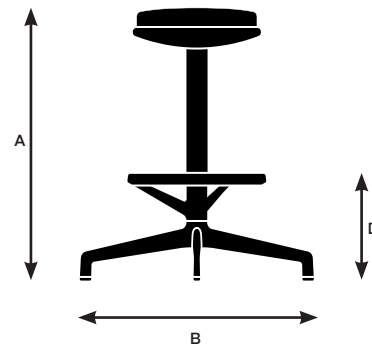

Model 46653

A. Overall Height	40.5"
B. Overall Width	28.5"
C. Overall Depth	28.5"
D. Foot Ring Height from Floor	11.75"

Juxta dimensions and features

Design by EOOS

Seat	46712 4-leg counter stool	46713 4-leg bar stool	46742 4-star swivel counter stool with ring, glides	46743 4-star swivel bar stool with ring, glides	46752 5-star counter stool with ring, casters	46753 5-star bar stool with ring, casters
Seat Height	25"	30"	25"	30"	25"	30"
Seat Width	15"	15"	15"	15"	15"	15"
Seat Depth	15"	15"	15"	15"	15"	15"

Model 46712

A. Overall Height	25"
B. Overall Width	20.25"
C. Overall Depth	20.25"

Model 46713

A. Overall Height	30"
B. Overall Width	20.25"
C. Overall Depth	20.25"

Model 46742

A. Overall Height	25"
B. Overall Width	29.25"
C. Overall Depth	29.25"
D. Foot Ring Height from Floor	11.75"

Model 46743

A. Overall Height	30"
B. Overall Width	29.25"
C. Overall Depth	29.25"
D. Foot Ring Height from Floor	11.75"

Model 46752

A. Overall Height	25"
B. Overall Width	28.5"
C. Overall Depth	28.5"
D. Foot Ring Height from Floor	11.75"