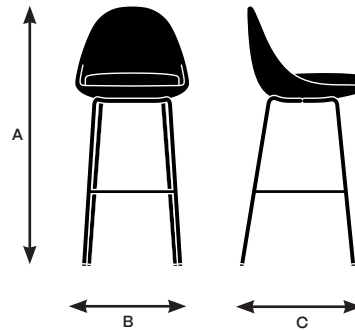

Model 46613

A. Overall Height	40.5"
B. Overall Width	18.5"
C. Overall Depth	20"