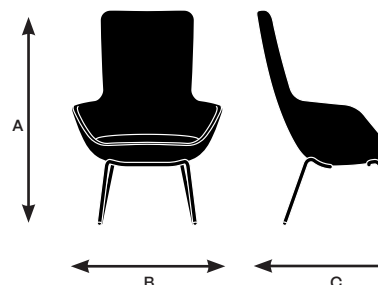

Model 45450

A. Overall Height	42"
B. Overall Width	28.5"
C. Overall Depth	30.5"

Model 45451

A. Overall Height	42"
B. Overall Width	39"
C. Overall Depth	30.5"

Model 45520

A. Overall Height	41.25"
B. Overall Width	28"
C. Overall Depth	28.5"

Juxta dimensions and features

Design by EOOS

	45530 High back with arms, sled base	45540 High back with arms, 4-star swivel base	45541 High back with arms, 4-star swivel base with tablet	45550 High back with arms, 5-star base	45551 High back with arms, 5-star base with tablet
Seat					
Seat Height	16.5"	16.5"	16.5"	17.25"	17.25"
Seat Width	19"	19"	19"	19"	19"
Seat Depth	19"	19"	19"	19"	19"
Seat Pan Angle	8°	3°	3°	2°	2°
Back					
Backrest Height	27"	27"	27"	27.5"	27.5"
Backrest Width	17.5"	17.5"	17.5"	17.5"	17.5"
Backrest Angle	108°	104°	104°	103°	103°
Backrest to Seat Angle	100°	101°	101°	101°	101°
Arms					
Arm Height	6.5"	6.5"	6.5"	6.5"	6.5"
Armrest Length	12"	12"	12"	12"	12"
Armrest Width	1"	1"	1"	1"	1"
Armrest Set back	8"	8"	8"	8"	8"
Width Between Armrests	25.5"	25.5"	25.5"	26.25"	25.25"
Arm Height from Floor	22.5"	22.75"	22.75"	23.5"	23.5"
Tablet					
Tablet Height	N/A	N/A	8.25"	N/A	8.25"
Tablet Length	N/A	N/A	15.75"	N/A	15.75"
Tablet Width	N/A	N/A <td 15.75"	N/A	15.75"	
Tablet Height from Floor	N/A	N/A	24.75"	N/A	25.75"