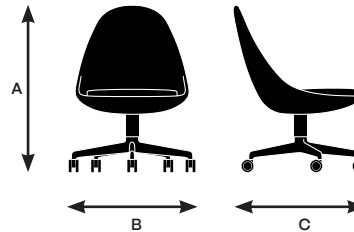

Juxta dimensions and features

Design by EOOS

	45230 Low back armless, sled base	45240 Stool with 4-star swivel base, glides	45241 Low back armless, 4-star swivel base with tablet	45250 Low back armless, 5-star base, casters	45251 Low back armless, 5-star base with tablet	45320 Low back with arms, 4-leg, lounge height
Seat						
Seat Height	16.5"	16.25"	16.25"	17.25"	17.25"	16.25"
Seat Width	19"	19"	19"	19"	19"	19"
Seat Depth	19"	19"	19"	19"	19"	19"
Seat Pan Angle	7°	3°	3°	2°	2°	6°
Back						
Backrest Height	20.75"	20.75"	20.75"	20.75"	20.75"	15.5"
Backrest Width	22"	22"	22"	22"	22"	30.5"
Backrest Angle	110°	104°	104°	106.5°	102.7°	111°
Backrest to Seat Angle	104°	101°	101°	104.5°	101°	105°
Arms						
Arm Height	N/A	N/A	N/A	N/A	N/A	10"
Armrest Length	N/A	N/A	N/A	N/A	N/A	3"
Armrest Width	N/A	N/A	N/A <td N/A	N/A	N/A	1"
Armrest Set back	N/A	N/A	N/A	N/A	N/A	12"
Width Between Armrests	N/A	N/A	N/A	N/A	N/A	28"
Arm Height from Floor	N/A	N/A	N/A	N/A	N/A	26.25"
Tablet						
Tablet Height	N/A	N/A	8.25"	N/A	8.25"	N/A
Tablet Length	N/A	N/A	15.75"	N/A	15.75"	N/A
Tablet Width	N/A	N/A	15.75"	N/A	15.75"	N/A
Tablet Height from Floor	N/A	N/A	24.75"	N/A	25.75"	N/A

Model 45230

A. Overall Height	33"
B. Overall Width	24.5"
C. Overall Depth	27.75"

Model 45240

A. Overall Height	33"
B. Overall Width	29.25"
C. Overall Depth	30"

Model 45241

A. Overall Height	33"
B. Overall Width	39"
C. Overall Depth	30"

Model 45250

A. Overall Height	33.75"
B. Overall Width	28.5"
C. Overall Depth	30"

Model 45251

A. Overall Height	33.75"
B. Overall Width	39"
C. Overall Depth	30"

Model 45320

A. Overall Height	28.25"
B. Overall Width	31.5"
C. Overall Depth	25.75"