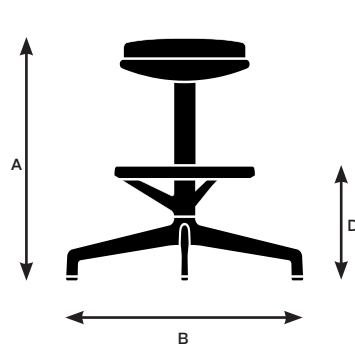

Model 46653

A. Overall Height	40.5"
B. Overall Width	28.5"
C. Overall Depth	28.5"
D. Foot Ring Height from Floor	11.75"

Juxta dimensions and features

Design by EOOS

Seat	46712 4-leg counter stool	46713 4-leg bar stool	46742 4-star swivel counter stool with ring, glides	46743 4-star swivel bar stool with ring, glides	46752 5-star counter stool with ring, casters	46753 5-star bar stool with ring, casters
Seat Height	25"	30"	25"	30"	25"	30"
Seat Width	15"	15"	15"	15"	15"	15"
Seat Depth	15"	15"	15"	15"	15"	15"

Model 46712

A. Overall Height	25"
B. Overall Width	20.25"
C. Overall Depth	20.25"

Model 46713

A. Overall Height	30"
B. Overall Width	20.25"
C. Overall Depth	20.25"

Model 46742

A. Overall Height	25"
B. Overall Width	29.25"
C. Overall Depth	29.25"
D. Foot Ring Height from Floor	11.75"

Model 46743

A. Overall Height	30"
B. Overall Width	29.25"
C. Overall Depth	29.25"
D. Foot Ring Height from Floor	11.75"

Model 46752

A. Overall Height	25"
B. Overall Width	28.5"
C. Overall Depth	28.5"
D. Foot Ring Height from Floor	11.75"