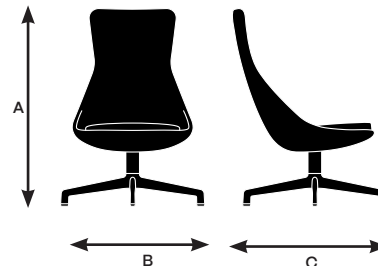

Model 45440

A. Overall Height	41.25"
B. Overall Width	29.25"
C. Overall Depth	30.5"