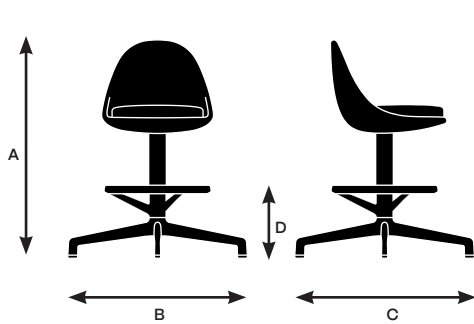

Model 45550

A. Overall Height	42"
B. Overall Width	28.5"
C. Overall Depth	30.5"

Model 45551

A. Overall Height	42"
B. Overall Width	39"
C. Overall Depth	30.5"

Juxta dimensions and features

Design by EOOS

	46612 Low back armless, 4-leg counter stool	46613 Low back armless, 4-leg bar stool	46642 Low back armless, 4-star swivel counter stool with ring, glides	46643 Low back armless, 4-star swivel bar stool with ring, glides	46652 Low back armless, 5-star counter stool with ring, casters	46653 Low back armless, 5-star bar stool with ring, casters
Seat						
Seat Height	25"	30"	25"	30"	25"	30"
Seat Width	16"	16"	14.5"	14.5"	15"	15"
Seat Depth	16"	16"	15.25"	15.25"	15.25"	15.25"
Back						
Backrest Height	12.75"	12.75"	13.25"	13.25"	13"	13"
Backrest Width	16"	16"	16.5"	16.5"	16.5"	16.5"
Backrest Angle	103°	103°	103.5°	103.5°	103.5°	103.5°
Backrest to Seat Angle	103°	103°	103.5°	103.5°	103.5°	103.5°

Model 46612

A. Overall Height	35.5"
B. Overall Width	18.5"
C. Overall Depth	20"

Model 46613

A. Overall Height	40.5"
B. Overall Width	18.5"
C. Overall Depth	20"

Model 46642

A. Overall Height	35.5"
B. Overall Width	29.25"
C. Overall Depth	29.25"
D. Foot Ring Height from Floor	11.75"

Model 46643

A. Overall Height	40.5"
B. Overall Width	29.25"
C. Overall Depth	29.25"
D. Foot Ring Height from Floor	11.75"

Model 46652

A. Overall Height	35.5"
B. Overall Width	28.5"
C. Overall Depth	28.5"
D. Foot Ring Height from Floor	11.75"