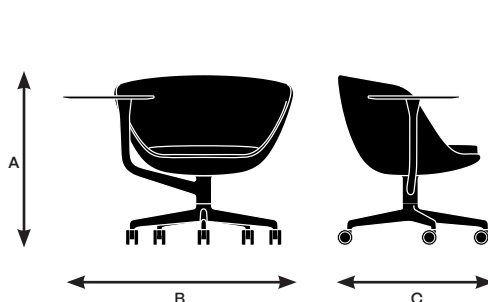

Juxta dimensions and features

Design by EOOS

	45330 Low back with arms, sled base	45340 Low back with arms, 4-star swivel base, glides	45341 Low back with arms, 4-star swivel base with tablet	45350 Low back with arms, 5-star base, casters	45351 Low Back with arms, 5-star base with tablet	45420 High back armless, 4-leg, lounge height
Seat						
Seat Height	16.5"	16.5"	16.5"	17.25"	17.25"	16.5"
Seat Width	19"	19"	19"	19"	19"	19"
Seat Depth	19"	19"	19"	19"	19"	19"
Seat Pan Angle	7°	3°	3°	2°	2°	5°
Back						
Backrest Height	15.5"	15.5"	15.5"	15.5"	15.5"	27"
Backrest Width	30.5"	30.5"	30.5"	30.5"	30.5"	17.5"
Backrest Angle	110°	104°	104°	103°	103°	110°
Backrest to Seat Angle	105°	101°	101°	101°	101°	105°
Arms						
Arm Height	10"	10"	10"	10"	10"	N/A
Armrest Length	3"	3"	3"	3"	3"	N/A
Armrest Width	1"	1"	1"	1"	1"	N/A
Armrest Set back	12"	12"	12"	12"	12"	N/A
Width Between Armrests	28"	28.75"	28.75"	28"	28"	N/A
Arm Height from Floor	26.75"	26.75"	26.75"	25.75"	25.75"	N/A
Tablet						
Tablet Height	N/A	N/A	8.25"	N/A	8.25"	N/A
Tablet Length	N/A	N/A	15.75"	N/A	15.75"	N/A
Tablet Width	N/A	N/A	15.75"	N/A	15.75"	N/A
Tablet Height from Floor	N/A	N/A	25"	N/A	25.5"	N/A

Model 45330

A. Overall Height	28.25"
B. Overall Width	31.5"
C. Overall Depth	25.75"

Model 45340

A. Overall Height	28.25"
B. Overall Width	31.5"
C. Overall Depth	29.25"

Model 45341

A. Overall Height	28.25"
B. Overall Width	39"
C. Overall Depth	29.25"

Model 45350

A. Overall Height	29"
B. Overall Width	31.5"
C. Overall Depth	24.5"

Model 45351

A. Overall Height	29"
B. Overall Width	39"
C. Overall Depth	28.5"

Model 45420

A. Overall Height	41.25"
B. Overall Width	24.5"
C. Overall Depth	28.5"