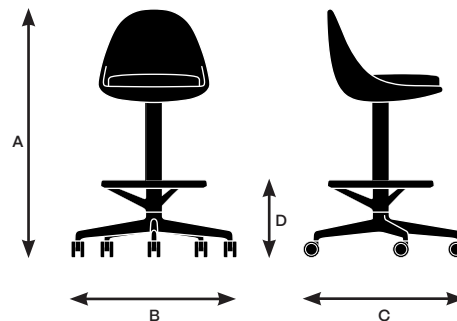

Model 46612

A. Overall Height	35.5"
B. Overall Width	18.5"
C. Overall Depth	20"

Model 46613

A. Overall Height	40.5"
B. Overall Width	18.5"
C. Overall Depth	20"

Model 46642

A. Overall Height	35.5"
B. Overall Width	29.25"
C. Overall Depth	29.25"
D. Foot Ring Height from Floor	11.75"

Model 46643

A. Overall Height	40.5"
B. Overall Width	29.25"
C. Overall Depth	29.25"
D. Foot Ring Height from Floor	11.75"

Model 46652

A. Overall Height	35.5"
B. Overall Width	28.5"
C. Overall Depth	28.5"
D. Foot Ring Height from Floor	11.75"

Model 46653

A. Overall Height	40.5"
B. Overall Width	28.5"
C. Overall Depth	28.5"
D. Foot Ring Height from Floor	11.75"

Juxta dimensions and features

Design by EOOS

Seat	46712 4-leg counter stool	46713 4-leg bar stool	46742 4-star swivel counter stool with ring, glides	46743 4-star swivel bar stool with ring, glides	46752 5-star counter stool with ring, casters	46753 5-star bar stool with ring, casters
Seat Height	25"	30"	25"	30"	25"	30"
Seat Width	15"	15"	15"	15"	15"	15"
Seat Depth	15"	15"	15"	15"	15"	15"