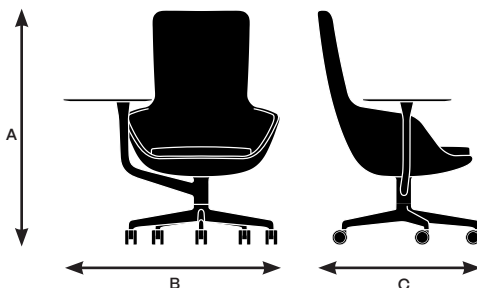

Model 45530

A. Overall Height	41.25"
B. Overall Width	28"
C. Overall Depth	28.5"

Model 45540

A. Overall Height	41.25"
B. Overall Width	29.25"
C. Overall Depth	30.5"

Model 45541

A. Overall Height	41.25"
B. Overall Width	39"
C. Overall Depth	30.5"

Model 45550

A. Overall Height	42"
B. Overall Width	28.5"
C. Overall Depth	30.5"

Model 45551

A. Overall Height	42"
B. Overall Width	39"
C. Overall Depth	30.5"

Juxta dimensions and features

Design by EOOS

	46612 Low back armless, 4-leg counter stool	46613 Low back armless, 4-leg bar stool	46642 Low back armless, 4-star swivel counter stool with ring, glides	46643 Low back armless, 4-star swivel bar stool with ring, glides	46652 Low back armless, 5-star counter stool with ring, casters	46653 Low back armless, 5-star bar stool with ring, casters
Seat						
Seat Height	25"	30"	25"	30"	25"	30"
Seat Width	16"	16"	14.5"	14.5"	15"	15"
Seat Depth	16"	16"	15.25"	15.25"	15.25"	15.25"
Back						
Backrest Height	12.75"	12.75"	13.25"	13.25"	13"	13"
Backrest Width	16"	16"	16.5"	16.5"	16.5"	16.5"
Backrest Angle	103°	103°	103.5°	103.5°	103.5°	103.5°
Backrest to Seat Angle	103°	103°	103.5°	103.5°	103.5°	103.5°