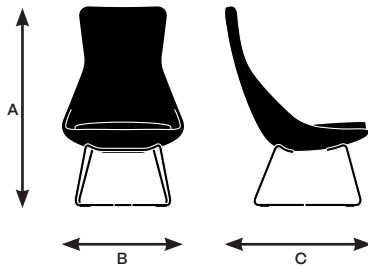

Juxta dimensions and features

Design by EOOS

	45430 High back armless, sled base	45440 High back armless, 4-star swivel base, glides	45441 High back armless, 4-star swivel base with tablet	45450 High back armless, 5-star base, casters	45451 High back armless, 5-star base with tablet	45520 High back with arms, 4-leg, lounge height
Seat						
Seat Height	16.5"	16.5"	16.25"	17.25"	17.25"	16.25"
Seat Width	19"	19"	19"	19"	19"	19"
Seat Depth	19"	19"	19"	19"	19"	19"
Seat Pan Angle	2°	3°	3°	2°	2°	6°
Back						
Backrest Height	27"	27"	27"	27"	27"	27"
Backrest Width	17.5"	17.5"	17.5"	17.5"	17.5"	17.5"
Backrest Angle	108°	104°	104°	103°	103°	111°
Backrest to Seat Angle	100°	101°	101°	101°	101°	105°
Arms						
Arm Height	N/A	N/A	N/A	N/A	N/A	6.5°
Armrest Length	N/A	N/A	N/A	N/A	N/A	12"
Armrest Width	N/A	N/A	N/A	N/A	N/A	1"
Armrest Set back	N/A	N/A	N/A	N/A	N/A	8"
Width Between Armrests	N/A	N/A	N/A	N/A	N/A	25.5"
Arm Height from Floor	N/A	N/A	N/A	N/A	N/A	22.5"
Tablet						
Tablet Height	N/A	N/A	8.25"	N/A	8.25"	N/A
Tablet Length	N/A	N/A	15.75"	N/A	15.75"	N/A
Tablet Width	N/A	N/A	15.75"	N/A	15.75"	N/A
Tablet Height from Floor	N/A	N/A	24.75"	N/A	25.75"	N/A

Model 45430

A. Overall Height	41.25"
B. Overall Width	24.5"
C. Overall Depth	28.5"