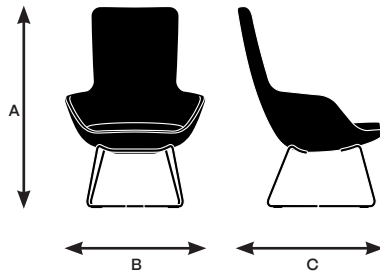

Juxta dimensions and features

Design by EOOS

	45530 High back with arms, sled base	45540 High back with arms, 4-star swivel base	45541 High back with arms, 4-star swivel base with tablet	45550 High back with arms, 5-star base	45551 High back with arms, 5-star base with tablet
Seat					
Seat Height	16.5"	16.5"	16.5"	17.25"	17.25"
Seat Width	19"	19"	19"	19"	19"
Seat Depth	19"	19"	19"	19"	19"
Seat Pan Angle	8°	3°	3°	2°	2°
Back					
Backrest Height	27"	27"	27"	27.5"	27.5"
Backrest Width	17.5"	17.5"	17.5"	17.5"	17.5"
Backrest Angle	108°	104°	104°	103°	103°
Backrest to Seat Angle	100°	101°	101°	101°	101°
Arms					
Arm Height	6.5"	6.5"	6.5"	6.5"	6.5"
Armrest Length	12"	12"	12"	12"	12"
Armrest Width	1"	1"	1"	1"	1"
Armrest Set back	8"	8"	8"	8"	8"
Width Between Armrests	25.5"	25.5"	25.5"	26.25"	25.25"
Arm Height from Floor	22.5"	22.75"	22.75"	23.5"	23.5"
Tablet					
Tablet Height	N/A	N/A	8.25"	N/A	8.25"
Tablet Length	N/A	N/A	15.75"	N/A	15.75"
Tablet Width	N/A	N/A<!-- <td-->15.75"	N/A	15.75"	
Tablet Height from Floor	N/A	N/A	24.75"	N/A	25.75"

Model 45530

A. Overall Height	41.25"
B. Overall Width	28"
C. Overall Depth	28.5"