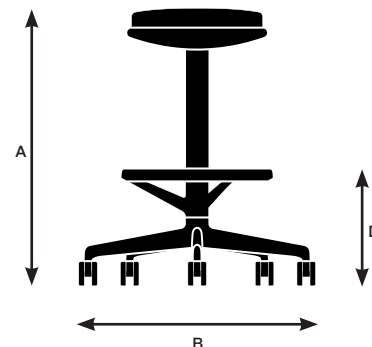

Model 46753

A. Overall Height	30"
B. Overall Width	28.5"
C. Overall Depth	28.5"
D. Foot Ring Height from Floor	11.75"