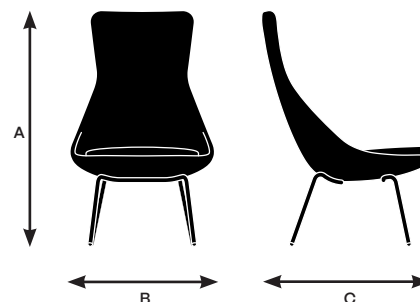

Model 45350

A. Overall Height	29"
B. Overall Width	31.5"
C. Overall Depth	24.5"

Model 45351

A. Overall Height	29"
B. Overall Width	39"
C. Overall Depth	28.5"

Model 45420

A. Overall Height	41.25"
B. Overall Width	24.5"
C. Overall Depth	28.5"

Juxta dimensions and features

Design by EOOS

	45430 High back armless, sled base	45440 High back armless, 4-star swivel base, glides	45441 High back armless, 4-star swivel base with tablet	45450 High back armless, 5-star base, casters	45451 High back armless, 5-star base with tablet	45520 High back with arms, 4-leg, lounge height
Seat						
Seat Height	16.5"	16.5"	16.25"	17.25"	17.25"	16.25"
Seat Width	19"	19"	19"	19"	19"	19"
Seat Depth	19"	19"	19"	19"	19"	19"
Seat Pan Angle	2°	3°	3°	2°	2°	6°
Back						
Backrest Height	27"	27"	27"	27"	27"	27"
Backrest Width	17.5"	17.5"	17.5"	17.5"	17.5"	17.5"
Backrest Angle	108°	104°	104°	103°	103°	111°
Backrest to Seat Angle	100°	101°	101°	101°	101°	105°
Arms						
Arm Height	N/A	N/A	N/A	N/A	N/A	6.5°
Armrest Length	N/A	N/A	N/A	N/A	N/A	12"
Armrest Width	N/A	N/A	N/A	N/A	N/A	1"
Armrest Set back	N/A	N/A	N/A	N/A	N/A	8"
Width Between Armrests	N/A	N/A	N/A	N/A	N/A	25.5"
Arm Height from Floor	N/A	N/A	N/A	N/A	N/A	22.5"
Tablet						
Tablet Height	N/A	N/A	8.25"	N/A	8.25"	N/A
Tablet Length	N/A	N/A	15.75"	N/A	15.75"	N/A
Tablet Width	N/A	N/A	15.75"	N/A	15.75"	N/A
Tablet Height from Floor	N/A	N/A	24.75"	N/A	25.75"	N/A