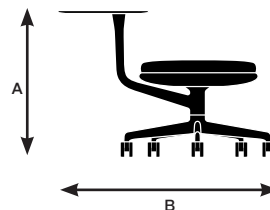

Model 43211

A. Overall Height	33.5"
B. Overall Width	22.5"
C. Overall Depth	24.25"

Model 45220

A. Overall Height	33"
B. Overall Width	24.5"
C. Overall Depth	27.75"

Model 44140

A. Overall Height	16.5"
B. Overall Width	29.25"
C. Overall Depth	29.25"

Model 44141

A. Overall Height	25"
B. Overall Width	40"
C. Overall Depth	29.25"

Model 44150

A. Overall Height	17.25"
B. Overall Width	28.5"
C. Overall Depth	28.5"

Model 44151

A. Overall Height	25.75"
B. Overall Width	40"
C. Overall Depth	28.5"

Juxta dimensions and features

Design by EOOS

	45230 Low back armless, sled base	45240 Stool with 4-star swivel base, glides	45241 Low back armless, 4-star swivel base with tablet	45250 Low back armless, 5-star base, casters	45251 Low back armless, 5-star base with tablet	45320 Low back with arms, 4-leg, lounge height
Seat						
Seat Height	16.5"	16.25"	16.25"	17.25"	17.25"	16.25"
Seat Width	19"	19"	19"	19"	19"	19"
Seat Depth	19"	19"	19"	19"	19"	19"
Seat Pan Angle	7°	3°	3°	2°	2°	6°
Back						
Backrest Height	20.75"	20.75"	20.75"	20.75"	20.75"	15.5"
Backrest Width	22"	22"	22"	22"	22"	30.5"
Backrest Angle	110°	104°	104°	106.5°	102.7°	111°
Backrest to Seat Angle	104°	101°	101°	104.5°	101°	105°
Arms						
Arm Height	N/A	N/A	N/A	N/A	N/A	10"
Armrest Length	N/A	N/A	N/A	N/A	N/A	3"
Armrest Width	N/A	N/A	N/A <td N/A	N/A	N/A	1"
Armrest Set back	N/A	N/A	N/A	N/A	N/A	12"
Width Between Armrests	N/A	N/A	N/A	N/A	N/A	28"
Arm Height from Floor	N/A	N/A	N/A	N/A	N/A	26.25"
Tablet						
Tablet Height	N/A	N/A	8.25"	N/A	8.25"	N/A
Tablet Length	N/A	N/A	15.75"	N/A	15.75"	N/A
Tablet Width	N/A	N/A	15.75"	N/A	15.75"	N/A
Tablet Height from Floor	N/A	N/A	24.75"	N/A	25.75"	N/A