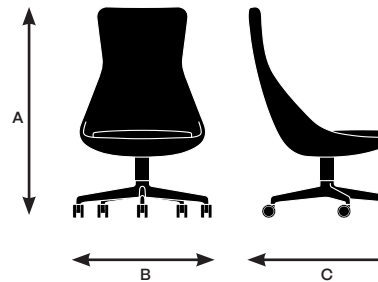

Juxta dimensions and features

Design by EOOS

	45430 High back armless, sled base	45440 High back armless, 4-star swivel base, glides	45441 High back armless, 4-star swivel base with tablet	45450 High back armless, 5-star base, casters	45451 High back armless, 5-star base with tablet	45520 High back with arms, 4-leg, lounge height
Seat						
Seat Height	16.5"	16.5"	16.25"	17.25"	17.25"	16.25"
Seat Width	19"	19"	19"	19"	19"	19"
Seat Depth	19"	19"	19"	19"	19"	19"
Seat Pan Angle	2°	3°	3°	2°	2°	6°
Back						
Backrest Height	27"	27"	27"	27"	27"	27"
Backrest Width	17.5"	17.5"	17.5"	17.5"	17.5"	17.5"
Backrest Angle	108°	104°	104°	103°	103°	111°
Backrest to Seat Angle	100°	101°	101°	101°	101°	105°
Arms						
Arm Height	N/A	N/A	N/A	N/A	N/A	6.5°
Armrest Length	N/A	N/A	N/A	N/A	N/A	12"
Armrest Width	N/A	N/A	N/A	N/A	N/A	1"
Armrest Set back	N/A	N/A	N/A	N/A	N/A	8"
Width Between Armrests	N/A	N/A	N/A	N/A	N/A	25.5"
Arm Height from Floor	N/A	N/A	N/A	N/A	N/A	22.5"
Tablet						
Tablet Height	N/A	N/A	8.25"	N/A	8.25"	N/A
Tablet Length	N/A	N/A	15.75"	N/A	15.75"	N/A
Tablet Width	N/A	N/A	15.75"	N/A	15.75"	N/A
Tablet Height from Floor	N/A	N/A	24.75"	N/A	25.75"	N/A

Model 45430

A. Overall Height	41.25"
B. Overall Width	24.5"
C. Overall Depth	28.5"

Model 45440

A. Overall Height	41.25"
B. Overall Width	29.25"
C. Overall Depth	30.5"

Model 45441

A. Overall Height	41.25"
B. Overall Width	39"
C. Overall Depth	30.5"

Model 45450

A. Overall Height	42"
B. Overall Width	28.5"
C. Overall Depth	30.5"

Model 45451

A. Overall Height	42"
B. Overall Width	39"
C. Overall Depth	30.5"

Model 45520

A. Overall Height	41.25"
B. Overall Width	28"
C. Overall Depth	28.5"