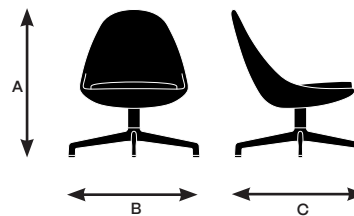

Model 44141

A. Overall Height	25"
B. Overall Width	40"
C. Overall Depth	29.25"

Model 44150

A. Overall Height	17.25"
B. Overall Width	28.5"
C. Overall Depth	28.5"

Model 44151

A. Overall Height	25.75"
B. Overall Width	40"
C. Overall Depth	28.5"

Juxta dimensions and features

Design by EOOS

	45230 Low back armless, sled base	45240 Stool with 4-star swivel base, glides	45241 Low back armless, 4-star swivel base with tablet	45250 Low back armless, 5-star base, casters	45251 Low back armless, 5-star base with tablet	45320 Low back with arms, 4-leg, lounge height
Seat						
Seat Height	16.5"	16.25"	16.25"	17.25"	17.25"	16.25"
Seat Width	19"	19"	19"	19"	19"	19"
Seat Depth	19"	19"	19"	19"	19"	19"
Seat Pan Angle	7°	3°	3°	2°	2°	6°
Back						
Backrest Height	20.75"	20.75"	20.75"	20.75"	20.75"	15.5"
Backrest Width	22"	22"	22"	22"	22"	30.5"
Backrest Angle	110°	104°	104°	106.5°	102.7°	111°
Backrest to Seat Angle	104°	101°	101°	104.5°	101°	105°
Arms						
Arm Height	N/A	N/A	N/A	N/A	N/A	10"
Armrest Length	N/A	N/A	N/A	N/A	N/A	3"
Armrest Width	N/A	N/A	N/A <td N/A	N/A	N/A	1"
Armrest Set back	N/A	N/A	N/A	N/A	N/A	12"
Width Between Armrests	N/A	N/A	N/A	N/A	N/A	28"
Arm Height from Floor	N/A	N/A	N/A	N/A	N/A	26.25"
Tablet						
Tablet Height	N/A	N/A	8.25"	N/A	8.25"	N/A
Tablet Length	N/A	N/A	15.75"	N/A	15.75"	N/A
Tablet Width	N/A	N/A	15.75"	N/A	15.75"	N/A
Tablet Height from Floor	N/A	N/A	24.75"	N/A	25.75"	N/A

Model 45230

A. Overall Height	33"
B. Overall Width	24.5"
C. Overall Depth	27.75"

Model 45240

A. Overall Height	33"
B. Overall Width	29.25"
C. Overall Depth	30"

Model 45241

A. Overall Height	33"
B. Overall Width	39"
C. Overall Depth	30"