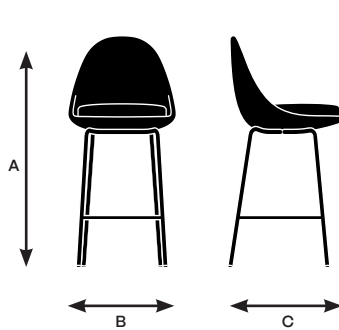

Juxta dimensions and features

Design by EOOS

	46612 Low back armless, 4-leg counter stool	46613 Low back armless, 4-leg bar stool	46642 Low back armless, 4-star swivel counter stool with ring, glides	46643 Low back armless, 4-star swivel bar stool with ring, glides	46652 Low back armless, 5-star counter stool with ring, casters	46653 Low back armless, 5-star bar stool with ring, casters
Seat						
Seat Height	25"	30"	25"	30"	25"	30"
Seat Width	16"	16"	14.5"	14.5"	15"	15"
Seat Depth	16"	16"	15.25"	15.25"	15.25"	15.25"
Back						
Backrest Height	12.75"	12.75"	13.25"	13.25"	13"	13"
Backrest Width	16"	16"	16.5"	16.5"	16.5"	16.5"
Backrest Angle	103°	103°	103.5°	103.5°	103.5°	103.5°
Backrest to Seat Angle	103°	103°	103.5°	103.5°	103.5°	103.5°

Model 46612

A. Overall Height	35.5"
B. Overall Width	18.5"
C. Overall Depth	20"