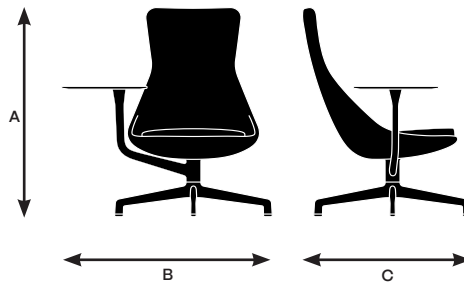

Juxta dimensions and features

Design by EOOS

	45430 High back armless, sled base	45440 High back armless, 4-star swivel base, glides	45441 High back armless, 4-star swivel base with tablet	45450 High back armless, 5-star base, casters	45451 High back armless, 5-star base with tablet	45520 High back with arms, 4-leg, lounge height
Seat						
Seat Height	16.5"	16.5"	16.25"	17.25"	17.25"	16.25"
Seat Width	19"	19"	19"	19"	19"	19"
Seat Depth	19"	19"	19"	19"	19"	19"
Seat Pan Angle	2°	3°	3°	2°	2°	6°
Back						
Backrest Height	27"	27"	27"	27"	27"	27"
Backrest Width	17.5"	17.5"	17.5"	17.5"	17.5"	17.5"
Backrest Angle	108°	104°	104°	103°	103°	111°
Backrest to Seat Angle	100°	101°	101°	101°	101°	105°
Arms						
Arm Height	N/A	N/A	N/A	N/A	N/A	6.5°
Armrest Length	N/A	N/A	N/A	N/A	N/A	12"
Armrest Width	N/A	N/A	N/A	N/A	N/A	1"
Armrest Set back	N/A	N/A	N/A	N/A	N/A	8"
Width Between Armrests	N/A	N/A	N/A	N/A	N/A	25.5"
Arm Height from Floor	N/A	N/A	N/A	N/A	N/A	22.5"
Tablet						
Tablet Height	N/A	N/A	8.25"	N/A	8.25"	N/A
Tablet Length	N/A	N/A	15.75"	N/A	15.75"	N/A
Tablet Width	N/A	N/A	15.75"	N/A	15.75"	N/A
Tablet Height from Floor	N/A	N/A	24.75"	N/A	25.75"	N/A

Model 45430

A. Overall Height	41.25"
B. Overall Width	24.5"
C. Overall Depth	28.5"

Model 45440

A. Overall Height	41.25"
B. Overall Width	29.25"
C. Overall Depth	30.5"

Model 45441

A. Overall Height	41.25"
B. Overall Width	39"
C. Overall Depth	30.5"