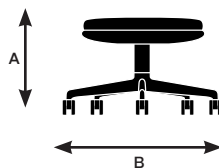

PC24 - Warm Grey

PC25 - White

Juxta dimensions and features

Design by EOOS

	43211 Side chair, 4-Leg Base	45220 Low Back armless, 4-leg, lounge height	44140 Stool with 4-star swivel base, glides	44141 Stool with 4-star swivel base with tablet, glides	44150 Stool with 5-star base, casters	44151 Stool with 5-star base with tablet, casters
Seat						
Seat Height	18.5"	16.5"	16.5"	16.5"	17.25"	17.25"
Seat Width	17.75"	19"	20"	20"	20"	20"
Seat Depth	17.75"	19"	20"	20"	20"	20"
Seat Pan Angle	1.5°	5.8°	0°	0°	0°	0°
Back						
Backrest Height	17.5"	20.75"	N/A	N/A	N/A	N/A
Backrest Width	18.5"	22"	N/A	N/A	N/A	N/A
Backrest Angle	107°	111.2°	N/A	N/A	N/A	N/A
Backrest to Seat Angle	105.5°	105.5°	N/A	N/A	N/A	N/A
Tablet						
Tablet Height	N/A	N/A	N/A	8.25"	N/A	8.25"
Tablet Length	N/A	N/A	N/A	15.75"	N/A	15.75"
Tablet Width	N/A	N/A	N/A <td 15.75"	N/A	15.75"	
Tablet Height from Floor	N/A	N/A	N/A	25"	N/A	25.75"

Model 43211

A. Overall Height	33.5"
B. Overall Width	22.5"
C. Overall Depth	24.25"

Model 45220

A. Overall Height	33"
B. Overall Width	24.5"
C. Overall Depth	27.75"

Model 44140

A. Overall Height	16.5"
B. Overall Width	29.25"
C. Overall Depth	29.25"

Model 44141

A. Overall Height	25"
B. Overall Width	40"
C. Overall Depth	29.25"

Model 44150

A. Overall Height	17.25"
B. Overall Width	28.5"
C. Overall Depth	28.5"

Model 44151

A. Overall Height	25.75"
B. Overall Width	40"
C. Overall Depth	28.5"