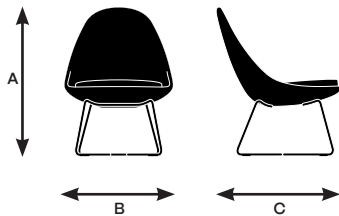

Juxta dimensions and features

Design by EOOS

	45230 Low back armless, sled base	45240 Stool with 4-star swivel base, glides	45241 Low back armless, 4-star swivel base with tablet	45250 Low back armless, 5-star base, casters	45251 Low back armless, 5-star base with tablet	45320 Low back with arms, 4-leg, lounge height
Seat						
Seat Height	16.5"	16.25"	16.25"	17.25"	17.25"	16.25"
Seat Width	19"	19"	19"	19"	19"	19"
Seat Depth	19"	19"	19"	19"	19"	19"
Seat Pan Angle	7°	3°	3°	2°	2°	6°
Back						
Backrest Height	20.75"	20.75"	20.75"	20.75"	20.75"	15.5"
Backrest Width	22"	22"	22"	22"	22"	30.5"
Backrest Angle	110°	104°	104°	106.5°	102.7°	111°
Backrest to Seat Angle	104°	101°	101°	104.5°	101°	105°
Arms						
Arm Height	N/A	N/A	N/A	N/A	N/A	10"
Armrest Length	N/A	N/A	N/A	N/A	N/A	3"
Armrest Width	N/A	N/A	N/A<!-- <td-->N/A	N/A	N/A	1"
Armrest Set back	N/A	N/A	N/A	N/A	N/A	12"
Width Between Armrests	N/A	N/A	N/A	N/A	N/A	28"
Arm Height from Floor	N/A	N/A	N/A	N/A	N/A	26.25"
Tablet						
Tablet Height	N/A	N/A	8.25"	N/A	8.25"	N/A
Tablet Length	N/A	N/A	15.75"	N/A	15.75"	N/A
Tablet Width	N/A	N/A	15.75"	N/A	15.75"	N/A
Tablet Height from Floor	N/A	N/A	24.75"	N/A	25.75"	N/A

Model 45230

A. Overall Height	33"
B. Overall Width	24.5"
C. Overall Depth	27.75"