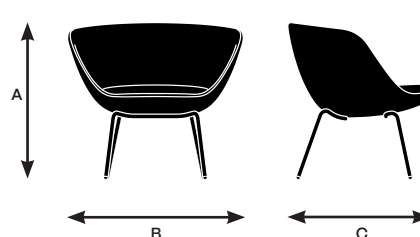

Model 45250

A. Overall Height	33.75"
B. Overall Width	28.5"
C. Overall Depth	30"

Model 45251

A. Overall Height	33.75"
B. Overall Width	39"
C. Overall Depth	30"

Model 45320

A. Overall Height	28.25"
B. Overall Width	31.5"
C. Overall Depth	25.75"

Juxta dimensions and features

Design by EOOS

	45330 Low back with arms, sled base	45340 Low back with arms, 4-star swivel base, glides	45341 Low back with arms, 4-star swivel base with tablet	45350 Low back with arms, 5-star base, casters	45351 Low Back with arms, 5-star base with tablet	45420 High back armless, 4-leg, lounge height
Seat						
Seat Height	16.5"	16.5"	16.5"	17.25"	17.25"	16.5"
Seat Width	19"	19"	19"	19"	19"	19"
Seat Depth	19"	19"	19"	19"	19"	19"
Seat Pan Angle	7°	3°	3°	2°	2°	5°
Back						
Backrest Height	15.5"	15.5"	15.5"	15.5"	15.5"	27"
Backrest Width	30.5"	30.5"	30.5"	30.5"	30.5"	17.5"
Backrest Angle	110°	104°	104°	103°	103°	110°
Backrest to Seat Angle	105°	101°	101°	101°	101°	105°
Arms						
Arm Height	10"	10"	10"	10"	10"	N/A
Armrest Length	3"	3"	3"	3"	3"	N/A
Armrest Width	1"	1"	1"	1"	1"	N/A
Armrest Set back	12"	12"	12"	12"	12"	N/A
Width Between Armrests	28"	28.75"	28.75"	28"	28"	N/A
Arm Height from Floor	26.75"	26.75"	26.75"	25.75"	25.75"	N/A
Tablet						
Tablet Height	N/A	N/A	8.25"	N/A	8.25"	N/A
Tablet Length	N/A	N/A	15.75"	N/A	15.75"	N/A
Tablet Width	N/A	N/A	15.75"	N/A	15.75"	N/A
Tablet Height from Floor	N/A	N/A	25"	N/A	25.5"	N/A