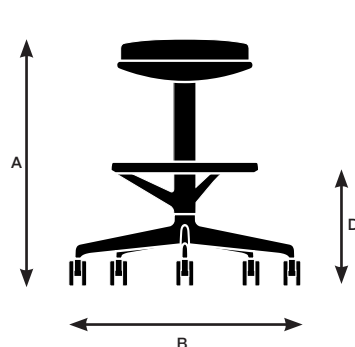

Model 46653

A. Overall Height	40.5"
B. Overall Width	28.5"
C. Overall Depth	28.5"
D. Foot Ring Height from Floor	11.75"

Juxta dimensions and features

Design by EOOS

Seat	46712 4-leg counter stool	46713 4-leg bar stool	46742 4-star swivel counter stool with ring, glides	46743 4-star swivel bar stool with ring, glides	46752 5-star counter stool with ring, casters	46753 5-star bar stool with ring, casters
Seat Height	25"	30"	25"	30"	25"	30"
Seat Width	15"	15"	15"	15"	15"	15"
Seat Depth	15"	15"	15"	15"	15"	15"

Model 46712

A. Overall Height	25"
B. Overall Width	20.25"
C. Overall Depth	20.25"

Model 46713

A. Overall Height	30"
B. Overall Width	20.25"
C. Overall Depth	20.25"

Model 46742

A. Overall Height	25"
B. Overall Width	29.25"
C. Overall Depth	29.25"
D. Foot Ring Height from Floor	11.75"

Model 46743

A. Overall Height	30"
B. Overall Width	29.25"
C. Overall Depth	29.25"
D. Foot Ring Height from Floor	11.75"

Model 46752

A. Overall Height	25"
B. Overall Width	28.5"
C. Overall Depth	28.5"
D. Foot Ring Height from Floor	11.75"