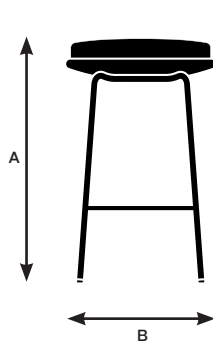

Model 46643

A. Overall Height	40.5"
B. Overall Width	29.25"
C. Overall Depth	29.25"
D. Foot Ring Height from Floor	11.75"

Model 46652

A. Overall Height	35.5"
B. Overall Width	28.5"
C. Overall Depth	28.5"
D. Foot Ring Height from Floor	11.75"

Model 46653

A. Overall Height	40.5"
B. Overall Width	28.5"
C. Overall Depth	28.5"
D. Foot Ring Height from Floor	11.75"

Juxta dimensions and features

Design by EOOS

Seat	46712 4-leg counter stool	46713 4-leg bar stool	46742 4-star swivel counter stool with ring, glides	46743 4-star swivel bar stool with ring, glides	46752 5-star counter stool with ring, casters	46753 5-star bar stool with ring, casters
Seat Height	25"	30"	25"	30"	25"	30"
Seat Width	15"	15"	15"	15"	15"	15"
Seat Depth	15"	15"	15"	15"	15"	15"

Model 46712

A. Overall Height	25"
B. Overall Width	20.25"
C. Overall Depth	20.25"

Model 46713

A. Overall Height	30"
B. Overall Width	20.25"
C. Overall Depth	20.25"

Model 46742

A. Overall Height	25"
B. Overall Width	29.25"
C. Overall Depth	29.25"
D. Foot Ring Height from Floor	11.75"

Model 46743

A. Overall Height	30"
B. Overall Width	29.25"
C. Overall Depth	29.25"
D. Foot Ring Height from Floor	11.75"

Model 46752

A. Overall Height	25"
B. Overall Width	28.5"
C. Overall Depth	28.5"
D. Foot Ring Height from Floor	11.75"