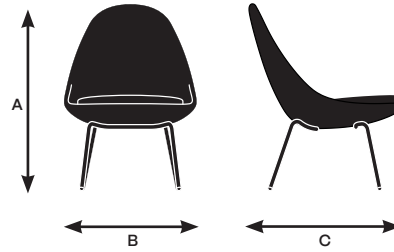

PC24 - Warm Grey

PC25 - White

Juxta dimensions and features

Design by EOOS

	43211 Side chair, 4-Leg Base	45220 Low Back armless, 4-leg, lounge height	44140 Stool with 4-star swivel base, glides	44141 Stool with 4-star swivel base with tablet, glides	44150 Stool with 5-star base, casters	44151 Stool with 5-star base with tablet, casters
Seat						
Seat Height	18.5"	16.5"	16.5"	16.5"	17.25"	17.25"
Seat Width	17.75"	19"	20"	20"	20"	20"
Seat Depth	17.75"	19"	20"	20"	20"	20"
Seat Pan Angle	1.5°	5.8°	0°	0°	0°	0°
Back						
Backrest Height	17.5"	20.75"	N/A	N/A	N/A	N/A
Backrest Width	18.5"	22"	N/A	N/A	N/A	N/A
Backrest Angle	107°	111.2°	N/A	N/A	N/A	N/A
Backrest to Seat Angle	105.5°	105.5°	N/A	N/A	N/A	N/A
Tablet						
Tablet Height	N/A	N/A	N/A	8.25"	N/A	8.25"
Tablet Length	N/A	N/A	N/A	15.75"	N/A	15.75"
Tablet Width	N/A	N/A	N/A <td 15.75"	N/A	15.75"	
Tablet Height from Floor	N/A	N/A	N/A	25"	N/A	25.75"

Model 43211

A. Overall Height	33.5"
B. Overall Width	22.5"
C. Overall Depth	24.25"

Model 45220

A. Overall Height	33"
B. Overall Width	24.5"
C. Overall Depth	27.75"

Model 44140

A. Overall Height	16.5"
B. Overall Width	29.25"
C. Overall Depth	29.25"