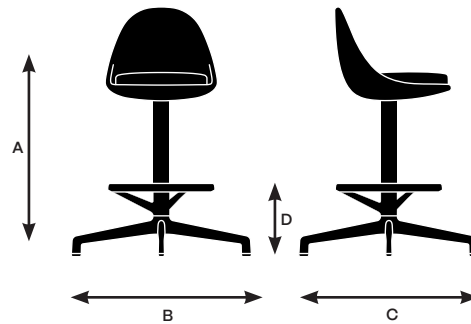

Model 45550

A. Overall Height	42"
B. Overall Width	28.5"
C. Overall Depth	30.5"

Model 45551

A. Overall Height	42"
B. Overall Width	39"
C. Overall Depth	30.5"

Juxta dimensions and features

Design by EOOS

	46612 Low back armless, 4-leg counter stool	46613 Low back armless, 4-leg bar stool	46642 Low back armless, 4-star swivel counter stool with ring, glides	46643 Low back armless, 4-star swivel bar stool with ring, glides	46652 Low back armless, 5-star counter stool with ring, casters	46653 Low back armless, 5-star bar stool with ring, casters
Seat						
Seat Height	25"	30"	25"	30"	25"	30"
Seat Width	16"	16"	14.5"	14.5"	15"	15"
Seat Depth	16"	16"	15.25"	15.25"	15.25"	15.25"
Back						
Backrest Height	12.75"	12.75"	13.25"	13.25"	13"	13"
Backrest Width	16"	16"	16.5"	16.5"	16.5"	16.5"
Backrest Angle	103°	103°	103.5°	103.5°	103.5°	103.5°
Backrest to Seat Angle	103°	103°	103.5°	103.5°	103.5°	103.5°

Model 46612

A. Overall Height	35.5"
B. Overall Width	18.5"
C. Overall Depth	20"

Model 46613

A. Overall Height	40.5"
B. Overall Width	18.5"
C. Overall Depth	20"

Model 46642

A. Overall Height	35.5"
B. Overall Width	29.25"
C. Overall Depth	29.25"
D. Foot Ring Height from Floor	11.75"

Model 46643

A. Overall Height	40.5"
B. Overall Width	29.25"
C. Overall Depth	29.25"
D. Foot Ring Height from Floor	11.75"

Model 46652

A. Overall Height	35.5"
B. Overall Width	28.5"
C. Overall Depth	28.5"
D. Foot Ring Height from Floor	11.75"