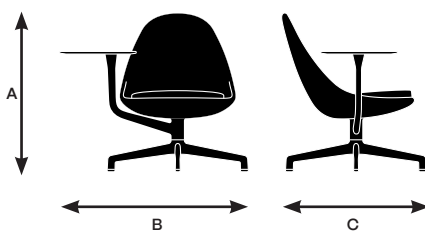

Juxta dimensions and features

Design by EOOS

	45230 Low back armless, sled base	45240 Stool with 4-star swivel base, glides	45241 Low back armless, 4-star swivel base with tablet	45250 Low back armless, 5-star base, casters	45251 Low back armless, 5-star base with tablet	45320 Low back with arms, 4-leg, lounge height
Seat						
Seat Height	16.5"	16.25"	16.25"	17.25"	17.25"	16.25"
Seat Width	19"	19"	19"	19"	19"	19"
Seat Depth	19"	19"	19"	19"	19"	19"
Seat Pan Angle	7°	3°	3°	2°	2°	6°
Back						
Backrest Height	20.75"	20.75"	20.75"	20.75"	20.75"	15.5"
Backrest Width	22"	22"	22"	22"	22"	30.5"
Backrest Angle	110°	104°	104°	106.5°	102.7°	111°
Backrest to Seat Angle	104°	101°	101°	104.5°	101°	105°
Arms						
Arm Height	N/A	N/A	N/A	N/A	N/A	10"
Armrest Length	N/A	N/A	N/A	N/A	N/A	3"
Armrest Width	N/A	N/A	N/A <td N/A	N/A	N/A	1"
Armrest Set back	N/A	N/A	N/A	N/A	N/A	12"
Width Between Armrests	N/A	N/A	N/A	N/A	N/A	28"
Arm Height from Floor	N/A	N/A	N/A	N/A	N/A	26.25"
Tablet						
Tablet Height	N/A	N/A	8.25"	N/A	8.25"	N/A
Tablet Length	N/A	N/A	15.75"	N/A	15.75"	N/A
Tablet Width	N/A	N/A	15.75"	N/A	15.75"	N/A
Tablet Height from Floor	N/A	N/A	24.75"	N/A	25.75"	N/A

Model 45230

A. Overall Height	33"
B. Overall Width	24.5"
C. Overall Depth	27.75"

Model 45240

A. Overall Height	33"
B. Overall Width	29.25"
C. Overall Depth	30"

Model 45241

A. Overall Height	33"
B. Overall Width	39"
C. Overall Depth	30"

Model 45250

A. Overall Height	33.75"
B. Overall Width	28.5"
C. Overall Depth	30"

Model 45251

A. Overall Height	33.75"
B. Overall Width	39"
C. Overall Depth	30"

Model 45320

A. Overall Height	28.25"
B. Overall Width	31.5"
C. Overall Depth	25.75"