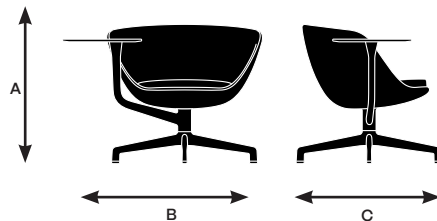

Juxta dimensions and features

Design by EOOS

	45330 Low back with arms, sled base	45340 Low back with arms, 4-star swivel base, glides	45341 Low back with arms, 4-star swivel base with tablet	45350 Low back with arms, 5-star base, casters	45351 Low Back with arms, 5-star base with tablet	45420 High back armless, 4-leg, lounge height
Seat						
Seat Height	16.5"	16.5"	16.5"	17.25"	17.25"	16.5"
Seat Width	19"	19"	19"	19"	19"	19"
Seat Depth	19"	19"	19"	19"	19"	19"
Seat Pan Angle	7°	3°	3°	2°	2°	5°
Back						
Backrest Height	15.5"	15.5"	15.5"	15.5"	15.5"	27"
Backrest Width	30.5"	30.5"	30.5"	30.5"	30.5"	17.5"
Backrest Angle	110°	104°	104°	103°	103°	110°
Backrest to Seat Angle	105°	101°	101°	101°	101°	105°
Arms						
Arm Height	10"	10"	10"	10"	10"	N/A
Armrest Length	3"	3"	3"	3"	3"	N/A
Armrest Width	1"	1"	1"	1"	1"	N/A
Armrest Set back	12"	12"	12"	12"	12"	N/A
Width Between Armrests	28"	28.75"	28.75"	28"	28"	N/A
Arm Height from Floor	26.75"	26.75"	26.75"	25.75"	25.75"	N/A
Tablet						
Tablet Height	N/A	N/A	8.25"	N/A	8.25"	N/A
Tablet Length	N/A	N/A	15.75"	N/A	15.75"	N/A
Tablet Width	N/A	N/A	15.75"	N/A	15.75"	N/A
Tablet Height from Floor	N/A	N/A	25"	N/A	25.5"	N/A

Model 45330

A. Overall Height	28.25"
B. Overall Width	31.5"
C. Overall Depth	25.75"

Model 45340

A. Overall Height	28.25"
B. Overall Width	31.5"
C. Overall Depth	29.25"

Model 45341

A. Overall Height	28.25"
B. Overall Width	39"
C. Overall Depth	29.25"

Model 45350

A. Overall Height	29"
B. Overall Width	31.5"
C. Overall Depth	24.5"

Model 45351

A. Overall Height	29"
B. Overall Width	39"
C. Overall Depth	28.5"

Model 45420

A. Overall Height	41.25"
B. Overall Width	24.5"
C. Overall Depth	28.5"