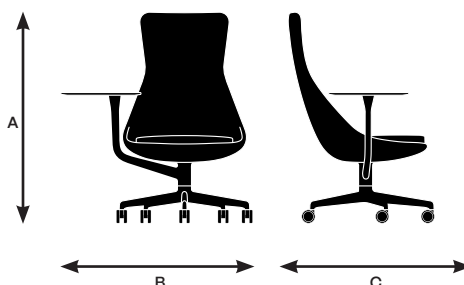

Juxta dimensions and features

Design by EOOS

	45430 High back armless, sled base	45440 High back armless, 4-star swivel base, glides	45441 High back armless, 4-star swivel base with tablet	45450 High back armless, 5-star base, casters	45451 High back armless, 5-star base with tablet	45520 High back with arms, 4-leg, lounge height
Seat						
Seat Height	16.5"	16.5"	16.25"	17.25"	17.25"	16.25"
Seat Width	19"	19"	19"	19"	19"	19"
Seat Depth	19"	19"	19"	19"	19"	19"
Seat Pan Angle	2°	3°	3°	2°	2°	6°
Back						
Backrest Height	27"	27"	27"	27"	27"	27"
Backrest Width	17.5"	17.5"	17.5"	17.5"	17.5"	17.5"
Backrest Angle	108°	104°	104°	103°	103°	111°
Backrest to Seat Angle	100°	101°	101°	101°	101°	105°
Arms						
Arm Height	N/A	N/A	N/A	N/A	N/A	6.5°
Armrest Length	N/A	N/A	N/A	N/A	N/A	12"
Armrest Width	N/A	N/A	N/A	N/A	N/A	1"
Armrest Set back	N/A	N/A	N/A	N/A	N/A	8"
Width Between Armrests	N/A	N/A	N/A	N/A	N/A	25.5"
Arm Height from Floor	N/A	N/A	N/A	N/A	N/A	22.5"
Tablet						
Tablet Height	N/A	N/A	8.25"	N/A	8.25"	N/A
Tablet Length	N/A	N/A	15.75"	N/A	15.75"	N/A
Tablet Width	N/A	N/A	15.75"	N/A	15.75"	N/A
Tablet Height from Floor	N/A	N/A	24.75"	N/A	25.75"	N/A

Model 45430

A. Overall Height	41.25"
B. Overall Width	24.5"
C. Overall Depth	28.5"

Model 45440

A. Overall Height	41.25"
B. Overall Width	29.25"
C. Overall Depth	30.5"

Model 45441

A. Overall Height	41.25"
B. Overall Width	39"
C. Overall Depth	30.5"

Model 45450

A. Overall Height	42"
B. Overall Width	28.5"
C. Overall Depth	30.5"

Model 45451

A. Overall Height	42"
B. Overall Width	39"
C. Overall Depth	30.5"

Model 45520

A. Overall Height	41.25"
B. Overall Width	28"
C. Overall Depth	28.5"