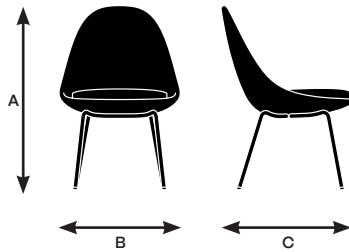

PC24 - Warm Grey

PC25 - White

Juxta dimensions and features

Design by EOOS

	43211 Side chair, 4-Leg Base	45220 Low Back armless, 4-leg, lounge height	44140 Stool with 4-star swivel base, glides	44141 Stool with 4-star swivel base with tablet, glides	44150 Stool with 5-star base, casters	44151 Stool with 5-star base with tablet, casters
Seat						
Seat Height	18.5"	16.5"	16.5"	16.5"	17.25"	17.25"
Seat Width	17.75"	19"	20"	20"	20"	20"
Seat Depth	17.75"	19"	20"	20"	20"	20"
Seat Pan Angle	1.5°	5.8°	0°	0°	0°	0°
Back						
Backrest Height	17.5"	20.75"	N/A	N/A	N/A	N/A
Backrest Width	18.5"	22"	N/A	N/A	N/A	N/A
Backrest Angle	107°	111.2°	N/A	N/A	N/A	N/A
Backrest to Seat Angle	105.5°	105.5°	N/A	N/A	N/A	N/A
Tablet						
Tablet Height	N/A	N/A	N/A	8.25"	N/A	8.25"
Tablet Length	N/A	N/A	N/A	15.75"	N/A	15.75"
Tablet Width	N/A	N/A	N/A <td 15.75"	N/A	15.75"	
Tablet Height from Floor	N/A	N/A	N/A	25"	N/A	25.75"

Model 43211

A. Overall Height	33.5"
B. Overall Width	22.5"
C. Overall Depth	24.25"

Model 45220

A. Overall Height	33"
B. Overall Width	24.5"
C. Overall Depth	27.75"

Model 44140

A. Overall Height	16.5"
B. Overall Width	29.25"
C. Overall Depth	29.25"