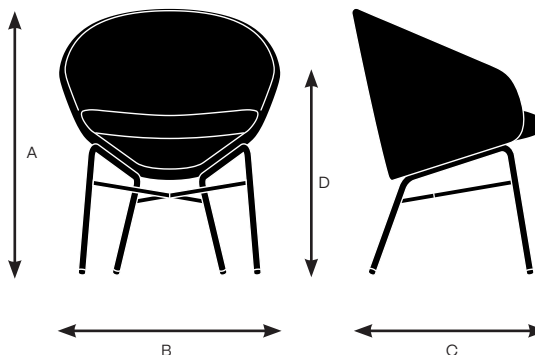

KEILHAUER
Spec Sheet

Rove

Rove Specifications, Colors and Finishes

Design by EOOS

71270
Side Chair

Seat	
Seat Height	18.50"
Seat Width	19.75"
Seat Depth	17.50"
Seat Pan Angle	6.50°

Back	
Backrest Height	14.25"
Backrest Width	15.00"
Backrest Angle	105.25°
Backrest to Seat Angle	99.00°

Arms	
Arm Height	9.25"
Armrest Length	9.00"
Armrest Width	1.00"
Armrest Set back	28.25"
Width Between Armrests	23.50"
Arm Height from Floor	26.50"

Model 71270	
A. Overall Height	30.50"
B. Overall Width	27.00"
C. Overall Depth	23.75"
D. Arm Height from Floor	26.50"