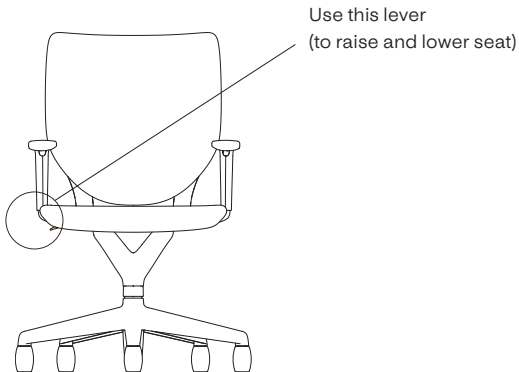

Simple

KEILHAUER

1450 Birchmount Road, Toronto, Ontario, Canada M1P 2E3
tel 416 759 5665 fax 416 759 5723 1 800 724 5665
www.keilhauer.com info@keilhauer.com

1. Pneumatic Height Adjustment

Use the small paddle shaped lever on the right side underneath the seat

To raise lift your weight off the seat while pulling the lever up

To lower sit on the seat while pulling the lever up

2. Arm Height Adjustment (optional feature)

Use the button located under the arm cap in the front of the arm

To raise or lower resting your thumb and palm on top of the arm rest, slide your middle fingers to the front of the arms and push the button in - raise or lower the arm rest to the desired position and release the button to lock in position.