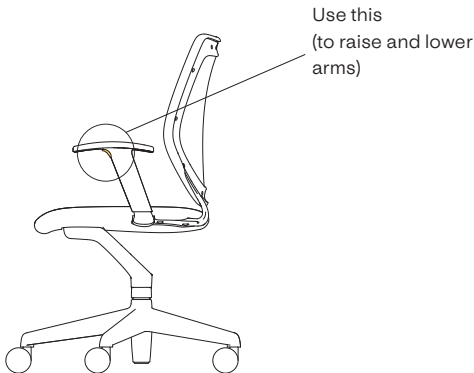

Simple

KEILHAUER

1450 Birchmount Road, Toronto, Ontario, Canada M1P 2E3
tel 416 759 5665 fax 416 759 5723 1 800 724 5665
www.keilhauer.com info@keilhauer.com

1. Pneumatic Height Adjustment

Use the small paddle shaped lever on the right side underneath the seat

To raise lift your weight off the seat while pulling the lever up

To lower sit on the seat while pulling the lever up

2. Arm Height Adjustment (optional feature)

Use the button located under the arm cap in the front of the arm

To raise or lower resting your thumb and palm on top of the arm rest, slide your middle fingers to the front of the arms and push the button in - raise or lower the arm rest to the desired position and release the button to lock in position.