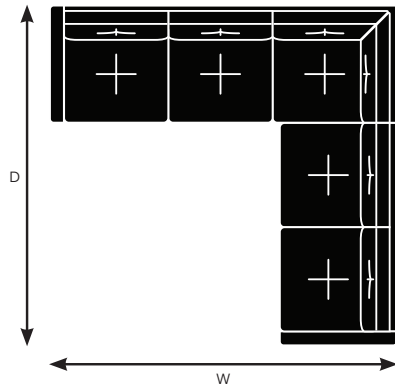

KEILHAUER
Spec Sheet

Symm
Configurations

SYMM CONFIGURATION IDEAS

Contact customer service for more information at 1-800-724-5665 or customer.service@keilhauer.com

Symm - 01

Symm - 02

Symm - 03

Width	89.75"	89.75"	89.75"
Depth	89.75"	89.75"	89.75"
Height	31"	31"	31"

Symm - 01	
Overall Width	89.75"
Overall Depth	89.75"
Overall Height	31"

SYMM - 01
93730/93731 - 1
93140/93141 - 1

SYMM - 02
93750/93751 - 1
93140/93141 - 1

Symm - 02	
Overall Width	89.75"
Overall Depth	89.75"
Overall Height	31"

Symm - 03	
Overall Width	89.75"
Overall Depth	89.75"
Overall Height	31"

SYMM - 03
93960/93961 - 1
93130/93131 - 1

SYMM CONFIGURATION IDEAS

Contact customer service for more information at 1-800-724-5665 or customer.service@keilhauer.com

Symm - 04

Symm - 05

Symm - 06

Width	117.5"	89.75"	89.75"
Depth	117.5"	117.5"	117.5"
Height	31"	31"	31"

Symm - 04	
Overall Width	117.5"
Overall Depth	117.5"
Overall Height	31"

SYMM - 04
93130/93131 - 1
93600/93601 - 1
93240/93241 - 1