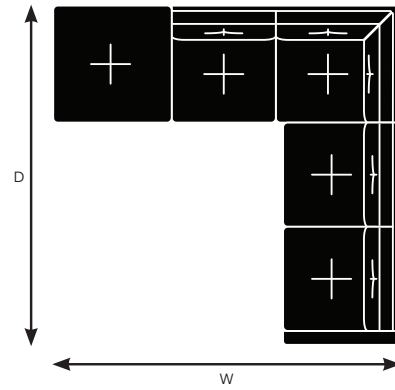

KEILHAUER
Spec Sheet

Symm
Configurations

SYMM CONFIGURATION IDEAS

Contact customer service for more information at 1-800-724-5665 or customer.service@keilhauer.com

Symm - 01

Symm - 02

Symm - 03

Width	89.75"	89.75"	89.75"
Depth	89.75"	89.75"	89.75"
Height	31"	31"	31"

Symm - 01	
Overall Width	89.75"
Overall Depth	89.75"
Overall Height	31"

SYMM - 01
93730/93731 - 1
93140/93141 - 1

SYMM - 02
93750/93751 - 1
93140/93141 - 1

Symm - 02	
Overall Width	89.75"
Overall Depth	89.75"
Overall Height	31"

Symm - 03	
Overall Width	89.75"
Overall Depth	89.75"
Overall Height	31"

SYMM - 03
93960/93961 - 1
93130/93131 - 1

SYMM CONFIGURATION IDEAS

Contact customer service for more information at 1-800-724-5665 or customer.service@keilhauer.com

Symm - 04

Symm - 05

Symm - 06

Width	117.5"	89.75"	89.75"
Depth	117.5"	117.5"	117.5"
Height	31"	31"	31"

Symm - 04	
Overall Width	117.5"
Overall Depth	117.5"
Overall Height	31"

SYMM - 04
93130/93131 - 1
93600/93601 - 1
93240/93241 - 1