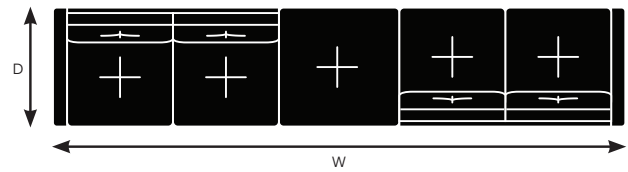

SYMM CONFIGURATION IDEAS

Contact customer service for more information at 1-800-724-5665 or customer.service@keilhauer.com

Symm - 07

Symm - 08

Symm - 09

Width	117.5"	148.5"	166.75"
Depth	31"	31"	79.75"
Height	31"	31"	31"

Symm - 04	
Overall Width	117.5"
Overall Depth	31"
Overall Height	31"

SYMM - 07
93130/93131 - 1
93140/93141 - 1

SYMM - 08
93130/93131 - 1
93400/93401 - 1

Symm - 08	
Overall Width	148.5"
Overall Depth	31"
Overall Height	31"