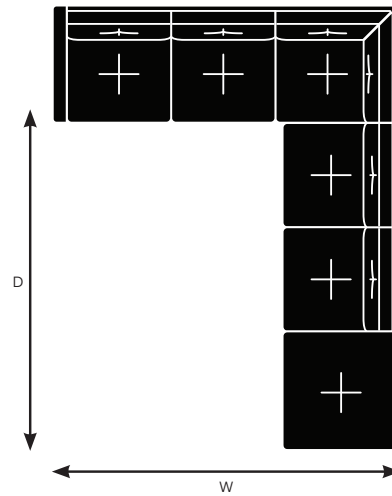

Symm - 01	
Overall Width	89.75"
Overall Depth	89.75"
Overall Height	31"

SYMM - 01
93730/93731 - 1
93140/93141 - 1

SYMM - 02
93750/93751 - 1
93140/93141 - 1

Symm - 02	
Overall Width	89.75"
Overall Depth	89.75"
Overall Height	31"

Symm - 03	
Overall Width	89.75"
Overall Depth	89.75"
Overall Height	31"

SYMM - 03
93960/93961 - 1
93130/93131 - 1

SYMM CONFIGURATION IDEAS

Contact customer service for more information at 1-800-724-5665 or customer.service@keilhauer.com

Symm - 04

Symm - 05

Symm - 06

Width	117.5"	89.75"	89.75"
Depth	117.5"	117.5"	117.5"
Height	31"	31"	31"

Symm - 04	
Overall Width	117.5"
Overall Depth	117.5"
Overall Height	31"

SYMM - 04
93130/93131 - 1
93600/93601 - 1
93240/93241 - 1

SYMM - 05
93730/93731 - 1
93260/93261 - 1

Symm - 05	
Overall Width	89.75"
Overall Depth	117.5"
Overall Height	31"

Symm - 06	
Overall Width	89.75"
Overall Depth	117.5"
Overall Height	31"

SYMM - 06
93940/93941 - 1
93250/93251 - 1