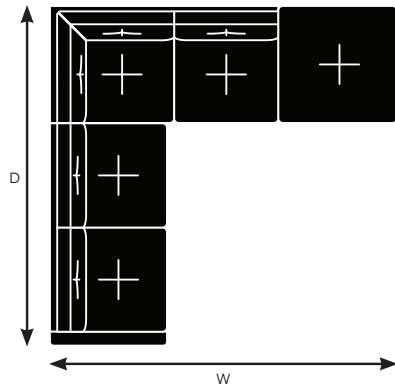

KEILHAUER
Spec Sheet

Symm
Configurations

SYMM CONFIGURATION IDEAS

Contact customer service for more information at 1-800-724-5665 or customer.service@keilhauer.com

Symm - 01

Symm - 02

Symm - 03

Width	89.75"	89.75"	89.75"
Depth	89.75"	89.75"	89.75"
Height	31"	31"	31"

Symm - 01	
Overall Width	89.75"
Overall Depth	89.75"
Overall Height	31"

SYMM - 01
93730/93731 - 1
93140/93141 - 1

SYMM - 02
93750/93751 - 1
93140/93141 - 1

Symm - 02	
Overall Width	89.75"
Overall Depth	89.75"
Overall Height	31"

Symm - 03	
Overall Width	89.75"
Overall Depth	89.75"
Overall Height	31"

SYMM - 03
93960/93961 - 1
93130/93131 - 1

SYMM CONFIGURATION IDEAS

Contact customer service for more information at 1-800-724-5665 or customer.service@keilhauer.com

Symm - 04

Symm - 05

Symm - 06

Width	117.5"	89.75"	89.75"
Depth	117.5"	117.5"	117.5"
Height	31"	31"	31"

Symm - 04	
Overall Width	117.5"
Overall Depth	117.5"
Overall Height	31"

SYMM - 04
93130/93131 - 1
93600/93601 - 1
93240/93241 - 1