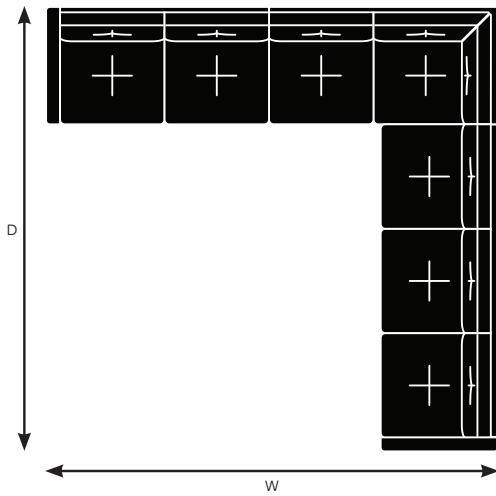

Symm - 01	
Overall Width	89.75"
Overall Depth	89.75"
Overall Height	31"

SYMM - 01
93730/93731 - 1
93140/93141 - 1

SYMM - 02
93750/93751 - 1
93140/93141 - 1

Symm - 02	
Overall Width	89.75"
Overall Depth	89.75"
Overall Height	31"

Symm - 03	
Overall Width	89.75"
Overall Depth	89.75"
Overall Height	31"

SYMM - 03
93960/93961 - 1
93130/93131 - 1

SYMM CONFIGURATION IDEAS

Contact customer service for more information at 1-800-724-5665 or customer.service@keilhauer.com

Symm - 04

Symm - 05

Symm - 06

Width	117.5"	89.75"	89.75"
Depth	117.5"	117.5"	117.5"
Height	31"	31"	31"

Symm - 04	
Overall Width	117.5"
Overall Depth	117.5"
Overall Height	31"

SYMM - 04
93130/93131 - 1
93600/93601 - 1
93240/93241 - 1

SYMM - 05
93730/93731 - 1
93260/93261 - 1

Symm - 05	
Overall Width	89.75"
Overall Depth	117.5"
Overall Height	31"

Symm - 06	
Overall Width	89.75"
Overall Depth	117.5"
Overall Height	31"

SYMM - 06
93940/93941 - 1
93250/93251 - 1