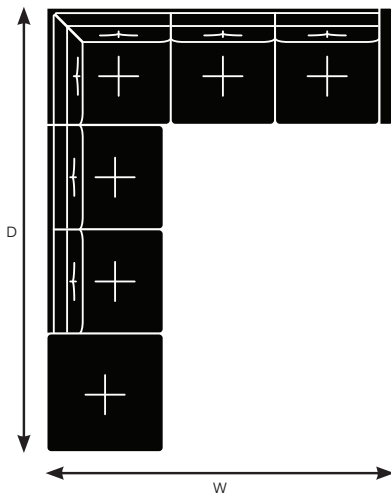

Symm - 01	
Overall Width	89.75"
Overall Depth	89.75"
Overall Height	31"

SYMM - 01
93730/93731 - 1
93140/93141 - 1

SYMM - 02
93750/93751 - 1
93140/93141 - 1

Symm - 02	
Overall Width	89.75"
Overall Depth	89.75"
Overall Height	31"

Symm - 03	
Overall Width	89.75"
Overall Depth	89.75"
Overall Height	31"

SYMM - 03
93960/93961 - 1
93130/93131 - 1

SYMM CONFIGURATION IDEAS

Contact customer service for more information at 1-800-724-5665 or customer.service@keilhauer.com

Symm - 04

Symm - 05

Symm - 06

Width	117.5"	89.75"	89.75"
Depth	117.5"	117.5"	117.5"
Height	31"	31"	31"

Symm - 04	
Overall Width	117.5"
Overall Depth	117.5"
Overall Height	31"

SYMM - 04
93130/93131 - 1
93600/93601 - 1
93240/93241 - 1

SYMM - 05
93730/93731 - 1
93260/93261 - 1

Symm - 05	
Overall Width	89.75"
Overall Depth	117.5"
Overall Height	31"

Symm - 06	
Overall Width	89.75"
Overall Depth	117.5"
Overall Height	31"

SYMM - 06
93940/93941 - 1
93250/93251 - 1