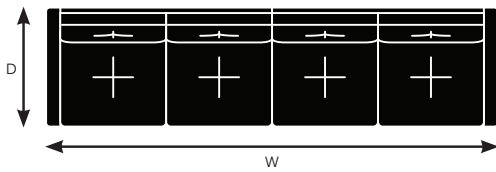

SYMM CONFIGURATION IDEAS

Contact customer service for more information at 1-800-724-5665 or customer.service@keilhauer.com

Symm - 07

Symm - 08

Symm - 09

Width	117.5"	148.5"	166.75"
Depth	31"	31"	79.75"
Height	31"	31"	31"

Symm - 04	
Overall Width	117.5"
Overall Depth	31"
Overall Height	31"

SYMM - 07
93130/93131 - 1
93140/93141 - 1

SYMM - 08
93130/93131 - 1
93400/93401 - 1

Symm - 08	
Overall Width	148.5"
Overall Depth	31"
Overall Height	31"