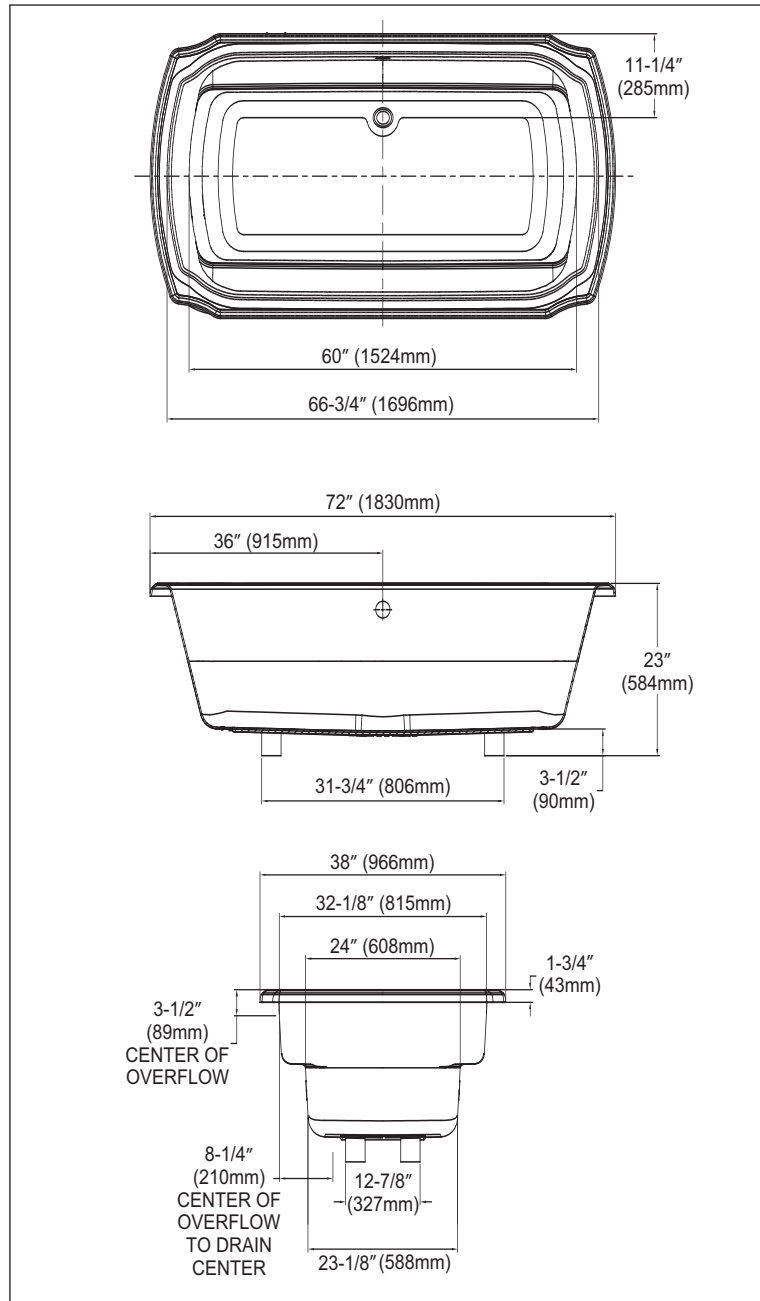

TOTO®

ABY974N Guinevere™ 6' Soaker Bathtub

ABY974N - Guinevere™ 6' Soaker Bathtub

- 72" x 38" x 23"
- Luxuriously deep Bathing Well
- Cast-acrylic construction provides years of durability
- Slip-resistant surface
- Chrome Plated Solid Brass Grab Bar

■ SPECIFICATIONS

Size: 72"L x 38"W

Depth: 23"

Bathing Well:

Basin area: 60" x 31"

Top area: 31" x 68"

Warranty: 5 Year Limited Warranty on Acrylic Tub

Material: Cast Acrylic

Shipping Weight:

ABY974N
125 lbs.

Shipping Dimensions:

ABY974N
73"L x 43"W
x 26"H

Gallons:

ABA974N
98 gal. to overflow
50 min. operational capacity

Fixture meets C-UPC requirements.

These dimensions and specifications are subject to change without notice.

Use TOTO® cut template to assure rough in dimensions.

ABY974N - Guinevere™ 6' Soaker Bathtub

TOTO®

TOTO® U.S.A., INC. • 1155 Southern Road, Morrow, GA 30260
Tel. (888) 295-8134 • Fax. (800) 699-4889 • www.totousa.com