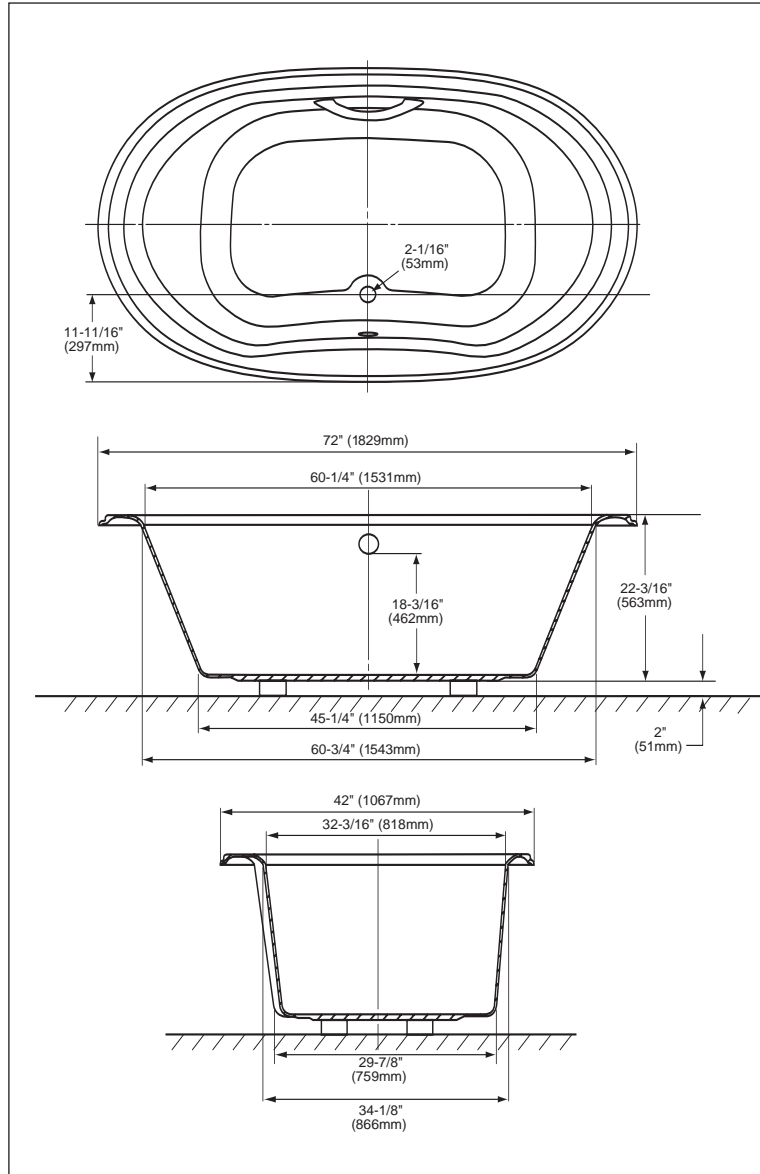

ABY756N - Mercer™ 6' Soaker Bathtub

- 72" x 42" x 22"
- Luxuriously deep Bathing Well
- Cast-acrylic construction provides years of durability
- Slip-resistant surface
- Chrome Plated Solid Brass Grab Bar

■ SPECIFICATIONS

Size: 72"L x 42"W
 Depth: 22"
 Warranty: 5 Year Limited Warranty on Acrylic Tub
 1 Year Limited Warranty on Components and Parts
 Material: Cast Acrylic

Shipping Weight:
ABY756N
 125 lbs.

Shipping Dimensions:
ABY756N
 76"L x 45"W
 x 24"H

Gallons: **ABY756N**
 95 to overflow

ABY756N - Mercer™ 6' Soaker Bathtub

Fixture meets ANSI/ASME standard Z124.1, IAPMO/UPC, and CSA requirements.

These dimensions and specifications are subject to change without notice.