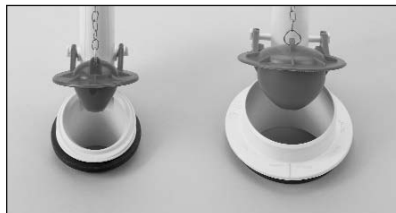

□ SS113

SoftClose® Seat and lid gently close with a touch of a hand. Round, closed front seat with lid.

Colors:

Standard #01 Cotton

Trip Lever:

Standard #CP Chrome Plated

MS864114E - Eco Supreme® Toilet with SoftClose® Seat

E-Max® Technology: Quiet, powerful, commercial grade flushing performance.

Complete with SoftClose® toilet seat, or upgrade to a Washlet®.

Fast Flush: New, wide 3" flush valve is 125% larger than conventional 2" flush valves.

MS864114E / MS863113E

Eco Supreme® One Piece Toilet, 1.28 GPF

■ PERFORMANCE

The TOTO® E-Max® low consumption one piece toilet received high ratings during ANSI/ASME testing at independent laboratories. Designed with a powerful siphon jet flushing action, the bowl offers a large water surface and a 100% glazed trapway.

■ SPECIFICATIONS

Water Use: 1.28 Gpf/4.8Lpf
 Flush System: Gravity Feed
 (E-Max® Technology)
 Min. Water Pressure: 8 psi (Static)
 Water Surface: 10-5/16" x 8-1/4"
 Trap Dia.: 2-1/8"
 Rough-in: 12"
 Trap Seal: 2-1/2"
 Warranty: Five Year Limited Warranty
 Material: Vitreous China