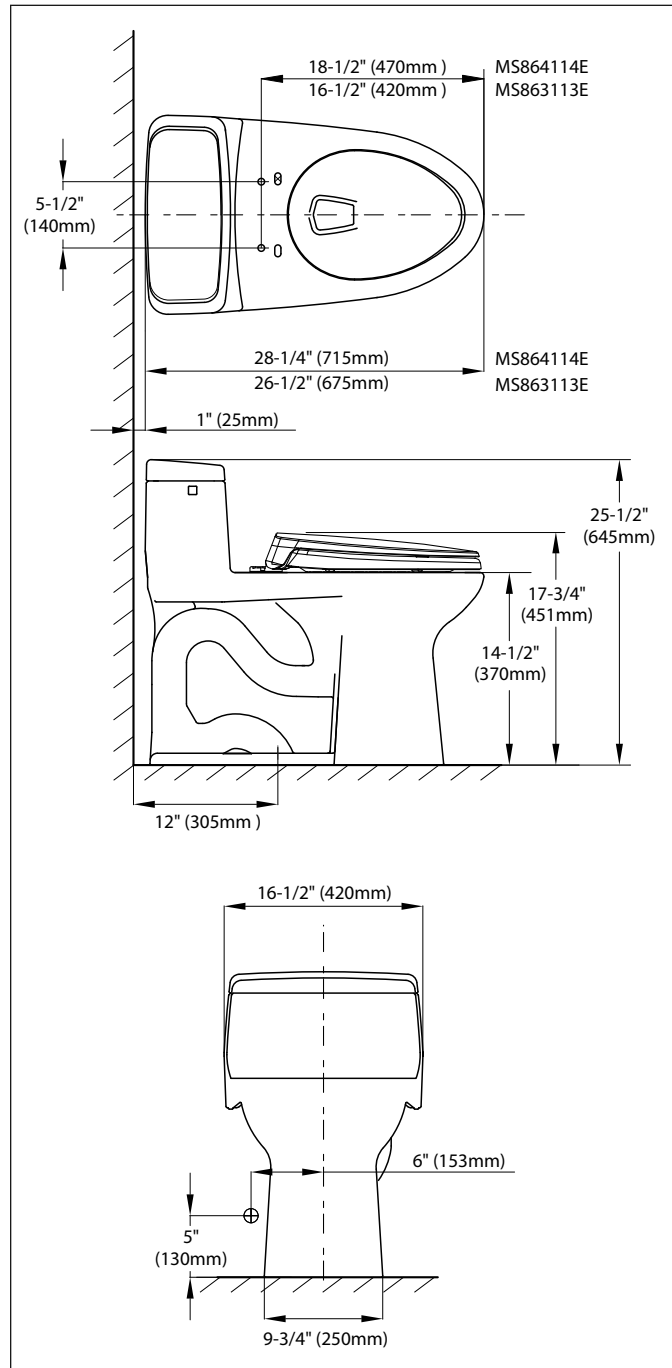

MS864114E / MS863113E

Eco Supreme® One Piece Toilet, 1.28 GPF

■ PERFORMANCE

The TOTO® E-Max® low consumption one piece toilet received high ratings during ANSI/ASME testing at independent laboratories. Designed with a powerful siphon jet flushing action, the bowl offers a large water surface and a 100% glazed trapway.

■ SPECIFICATIONS

Water Use: 1.28 Gpf/4.8Lpf
Flush System: Gravity Feed
(E-Max® Technology)
Min. Water Pressure: 8 psi (Static)
Water Surface: 10-5/16" x 8-1/4"
Trap Dia.: 2-1/8"
Rough-in: 12"
Trap Seal: 2-1/2"
Warranty: Five Year Limited Warranty
Material: Vitreous China

Shipping Weight: **MS864114E/MS863113E**
97.5 lbs.

Shipping Dimensions:
MS864114E/MS863113E
30-7/16"L x 18-13/16"W
x 23-15/16"H

Fixture dimensions and hydraulic performance meet or exceed ANSI/ASME standard A112.19.2 and CAN/CSA B45 requirements.

Listing / Approvals: c-UPC, City of Los Angeles, State of Massachusetts, and others.

These dimensions and specifications are subject to change without notice.

MS864114E / MS863113E - Eco Supreme™ Toilet

TOTO®

TOTO U.S.A., INC. • 1155 Southern Road, Morrow, GA 30260
Tel. (888) 295-8134 • Fax. (770) 282-8701 • www.totousa.com

Printed in U.S.A. © TOTO LTD. 03/07 #

Printed on recycled paper ♻️