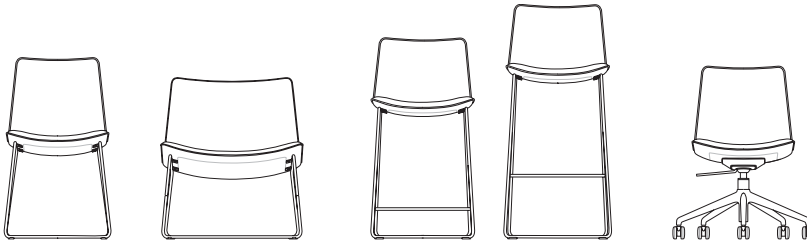

Polished Aluminum

White

Charcoal

Optional:

Glides

Wire rod bases:

Chrome

Charcoal

Design without limits

With Axyx, there's no place your space can't go. The design's versatility, durability and comfortability work together to create a collection full of possibilities.

Specifications

MODEL	2101 S0 FT2 Guest Chair	2105 FT2 Lounge Chair	2101 S9/2101 S2 24" Counter Stool/30" Bar Stool	2102 Light Task
Overall Width Armless	17.75	25	18.5/19.5	26.5
Overall Depth	23	26.5	20/22.25	25.5
Overall Height	32.75	27	35/41	31.5-35.5
Seat Width	17.75	27	17.75	17.75
Seat Depth	19	21.75	17.25	19
Seat Height	18.25	15.5	24.5/30.25	16.5-20.5
Back Width	17	24	17	17
Back Height	17	16	12	17
Weight Armless	19 lb	22 lb	18.5 lb/20 lb	20.5 lb
COM	1.5 yd	1.75 yd	1.25 yd	1.5 yd
COL	21 sq ft	27 sq ft	18 sq ft	21 sq ft
Weight Capacity Warranty	350 lb	350 lb	350 lb	350 lb

Dimensions are in inches.