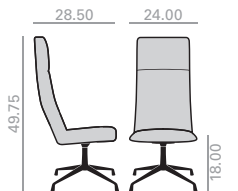

| 456 |

SI1567

Intermediate back chair with upholstered shell and aluminum central base with 5 casters, swivel and pneumatic height adjustment. Finished in polished aluminum, white or black. Additional options include: tilting mechanism and back finished in walnut veneer. Seat height range: 450-570 mm. Seat height range: 17.75-22.50 inches.

COM	COL	1	2	3	4	5	6	7	8	9	10	11	L1	L2	L3	L6
\$ 2,069	2,102	2,134	2,168	2,194	2,232	2,274	2,315	2,362	2,429	2,501	2,601	2,644	2,660	2,935	3,157	3,821

| 93 |

| 456 |

SI1568

Intermediate back chair with upholstered shell and Eco thermo-polymer central base with 5 casters, swivel and pneumatic height adjustment, finished in black. Additional options include: tilting mechanism and back finished in walnut veneer. Seat height range: 450-570 mm. Seat height range: 17.75-22.50 inches.

Silla de respaldo intermedio con carcasa tapizada y base central giratoria de termopolimero Eco de 5 ruedas, regulable en altura y acabado negro. Opciones disponibles: sistema basculante y respaldo en madera de nogal. Rango de altura de asiento: 450-570 mm. Rango de altura de asiento: 17.75-22.50 pulgadas.

COM	COL	1	2	3	4	5	6	7	8	9	10	11	L1	L2	L3	L6
\$ 1,957	1,981	2,019	2,051	2,071	2,111	2,150	2,191	2,228	2,266	2,310	2,347	2,402	2,423	2,674	2,905	3,501

| 93 |

| 456 |

SI1569

High back chair with upholstered shell and aluminum swivel 4-star base with self-return system and finished in polished aluminum, white or black. Additional options include: tilting mechanism and back finished in walnut veneer.