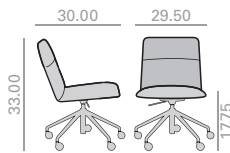

| 404 |

SI1564

Low back chair with upholstered shell and aluminum central base with 5 casters, swivel and pneumatic height adjustment. Available in polished aluminum, white or black. Additional options include: tilting mechanism and back finished in walnut veneer. Seat height range: 450-570 mm. Seat height range: 17.75-22.50 inches.

Silla de respaldo bajo con carcasa tapizada y base central giratoria de aluminio de 5 ruedas, regulable en altura y acabado aluminio pulido, blanco o negro. Opciones disponibles: sistema basculante y respaldo en madera de nogal. Rango de altura de asiento: 450-570 mm. Rango de altura de asiento: 17.75-22.50 pulgadas.

COM	COL	1	2	3	4	5	6	7	8	9	10	11	L1	L2	L3	L6
\$ 2,010	2,043	2,085	2,102	2,134	2,177	2,216	2,260	2,298	2,344	2,388	2,427	2,469	2,503	2,855	3,111	3,567

Tilting mechanism upcharge

| 93 |

Walnut back upcharge

| 404 |

SI1565

Low back chair with upholstered shell and Eco thermo-polymer central base with 5 casters, swivel and pneumatic height adjustment, finished in black. Additional options include: tilting mechanism and back finished in walnut veneer. Seat height range: 17.75-22.50 inches.