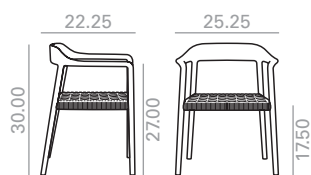

SO1546

Armchair with seat hand-woven in high quality cord seat and 4-legged frame in solid ash wood.
Sillón con asiento tejido a mano con cordón de alta calidad y estructura y respaldo de madera maciza de fresno.

12 Ft
25 lbs
x1

$ 2,330

SERIE 600 | Matte lacquered and premium upcharge | 98 |