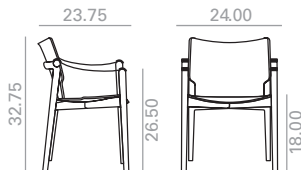

SO0261

Armchair with seat and backrest in oak plywood with solid ash wood structure. Wide version. Leather armrests available in natural or black finish with metal fastening system in black finish. Option of upholstered seat and back.

Sillón con asiento y respaldo de tablero de roble y estructura de madera maciza de fresno. Versión ancha. Brazos de cuero disponible en acabado natural o negro con sistema metálico de fijación en acabado negro. Opción de asiento y respaldo tapizado.

14 Ft
24 lbs
x1

$ 1,790

COM	COL	1	2	3	4	5	6	7	8	9	10	11	L1	L2	L3	L6
2,031	2,055	2,077	2,101	2,118	2,147	2,175	2,202	2,234	2,276	2,317	2,360	2,402	2,443	2,592	2,871	3,616

Matte lacquered and premium upcharge

| 82 |