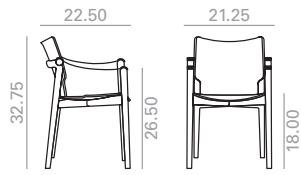

SO0260

Armchair with seat and backrest in oak plywood and solid ash wood structure. Leather armrests available in natural or black finish with black metallic fastening system. Option of upholstered seat and back.

Sillón con asiento y respaldo de tablero de roble y estructura de madera maciza de fresno. Brazos de cuero disponible en acabado natural o negro con sistema metálico de fijación en acabado negro. Opción de asiento y respaldo tapizado.

	COM yards per unit	COL sq.ft
1 units	1.1	21.75
10 units or more	1.1	

10 Ft
48 lbs
x2

$ 1,468

COM	COL	1	2	3	4	5	6	7	8	9	10	11	L1	L2	L3	L6
1,685	1,703	1,720	1,740	1,752	1,788	1,824	1,857	1,898	1,934	1,971	2,011	2,047	2,081	2,214	2,457	3,111

Matte lacquered and premium upcharge

| 82 |