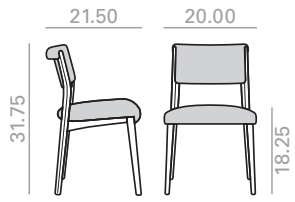

SI2040

Chair with upholstered seat and backrest and solid beech wood frame. A "bicolor" option is offered in which the back of the backrest can be upholstered in faux leather in two color tones to match the wood finish: brown for light wood finishes and black for dark wood finishes.