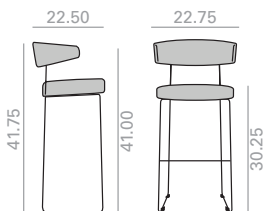

BQ4202

Barstool with upholstered seat and backrest and steel sled base finished in polished chrome white or black.
Banqueta alta con asiento y respaldo tapizado y base de patín de acero en acabado cromo brillo, blanco o negro.

	COM yards per unit	COL sq.ft
1 units	1.65	32.5
10 units or more	1.1	

12,5 Ft
 32 lbs
 x1

	COM	COL	1	2	3	4	5	6	7	8	9	10	11	L1	L2	L3	L6
$	1,474	1,504	1,537	1,569	1,591	1,627	1,665	1,703	1,742	1,779	1,818	1,857	1,896	1,926	2,063	2,314	2,987