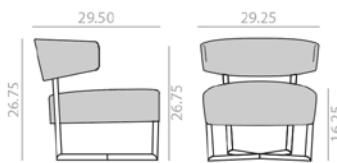

BU4206

Lounge chair with upholstered seat and back and 4-legs solid beech wood base.
Butaca con asiento y respaldo tapizado y base de 4 patas de madera maciza de haya.

	COM yards per unit	COL sq.ft
1 units	2.1	43.25
10 units or more	2.1	

14,25 Ft
 43 lbs
 x1

	COM	COL	1	2	3	4	5	6	7	8	9	10	11	L1	L2	L3	L6
$	2,674	2,724	2,786	2,837	2,876	2,943	3,011	3,082	3,146	3,216	3,279	3,349	3,417	3,477	3,722	4,164	5,376

SERIE 600	Matte lacquered and premium upcharge	98	SERIE 800	Bright lacquered upcharge	144

Glides for sled bases/cantilever. Tacos para bases de patín/cantilever.

Use/Usó	Reference/Referencia	Material/Material	Price/Precio
Hard floors. Suelos duros.	TS0531	Plastic (PE). Plástico (PE).	0 $ Standard. Estándar.
Wooden and delicate floors. Suelos de madera y delicados.	TS0538	Plastic (PE) with felt. Plástico (PE) con fieltro.	12 $ Set of 4 glides. Juego de 4 tacos.
Mats/carpet floors. Suelos de moqueta/alfombra.	TS0537	No glide. Sin taco.	0 $

The indicated price is for glides placed on chairs. To order loose parts, please ask to our Sales Department.
El precio indicado en Tarifa es para tacos colocados en las sillas. Para pedidos de tacos sueltos de repuesto, consultar con el Departamento Comercial.