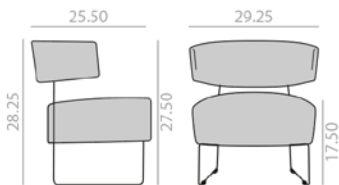

BU4203

Lounge chair with upholstered seat and backrest and steel sled base finished in polished chrome white or black.
Butaca con asiento y respaldo tapizado y base de patín de acero en acabado cromo brillo, blanco o negro.

	COM yards per unit	COL sq.ft
1 units	2.1	43.25
10 units or more	2.1	

14 Ft
 39 lbs
 x1

	COM	COL	1	2	3	4	5	6	7	8	9	10	11	L1	L2	L3	L6
$	1,830	1,886	1,951	2,003	2,053	2,132	2,214	2,290	2,370	2,447	2,529	2,608	2,686	2,759	3,047	3,570	4,950