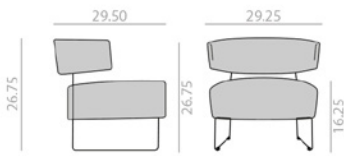

BU4201

Lounge chair with upholstered seat and backrest and steel sled base finished in polished chrome white or black.
Butaca con asiento y respaldo tapizado y base de patín de acero en acabado cromo brillo, blanco o negro.

	COM yards per unit	COL sq.ft
1 units	2.1	43.25
10 units or more	2.1	

14,25 Ft
 44 lbs
 x1

	COM	COL	1	2	3	4	5	6	7	8	9	10	11	L1	L2	L3	L6
$	1,999	2,059	2,125	2,180	2,226	2,306	2,381	2,455	2,537	2,608	2,690	2,762	2,841	2,912	3,206	3,750	5,190