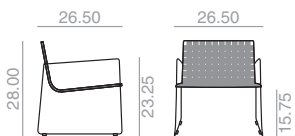

11'5 Ft
52 lbs
x2

\$ 1,525

BU0702

Stackable lounge chair with webbing on seat and backrest and steel sled base with EPL-5 outdoor treatment.
Butaca apilable con carcasa cinchada y base de patín de varilla de acero con tratamiento EPL-5 para exterior.

14'5 Ft
50 lbs
x2

\$ 1,728

BU0703

Stackable lounge chair with webbing on seat and backrest and steel sled base with EPL-5 outdoor treatment.
Butaca apilable con brazos con carcasa cinchada y base de patín de varilla de acero con tratamiento EPL-5 para exterior.

15 Ft
60 lbs
x2

\$ 1,760

TU0704

Stackable chaise lounge with webbing on seat and backrest and steel sled base with EPL-5 outdoor treatment.
Tumbona apilable con carcasa cinchada y base de patin de varilla de acero con tratamiento EPL-5 para exterior.