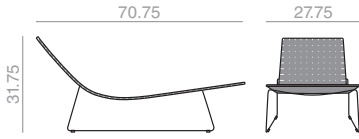

11'5 Ft
52 lbs
x2

\$ 1,525

BU0702

Stackable lounge chair with webbing on seat and backrest and steel sled base with EPL-5 outdoor treatment.
Butaca apilable con carcasa cinchada y base de patín de varilla de acero con tratamiento EPL-5 para exterior.

14'5 Ft
50 lbs
x2

\$ 1,728

BU0703

Stackable lounge chair with webbing on seat and backrest and steel sled base with EPL-5 outdoor treatment.
Butaca apilable con brazos con carcasa cinchada y base de patín de varilla de acero con tratamiento EPL-5 para exterior.

15 Ft
60 lbs
x2

\$ 1,760

TU0704

Stackable chaise lounge with webbing on seat and backrest and steel sled base with EPL-5 outdoor treatment.
Tumbona apilable con carcasa cinchada y base de patin de varilla de acero con tratamiento EPL-5 para exterior.

48'25 Ft
84 lbs
x2

\$ 3,541

FU4934 Protective cover | 243 |

BQ0705

Barstool with webbing on seat and backrest and steel sled base with EPL-5 outdoor treatment.
Banqueta con carcasa cinchada y base de patin de varilla de acero con tratamiento EPL-5 para exterior.