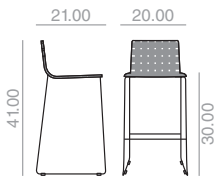

$ 1,507

FU4935 Protective cover | 243 |

CJ0706

Headrest cushion.
Cojin reposacabezas.

	COM yards per unit
1 units	0.55
10 units or more	0.45

0'5 Ft
2 lbs
x1

COM	2	3	4	5	6	7	8	9	10	11
$ 196	219	224	236	251	258	271	280	295	303	316