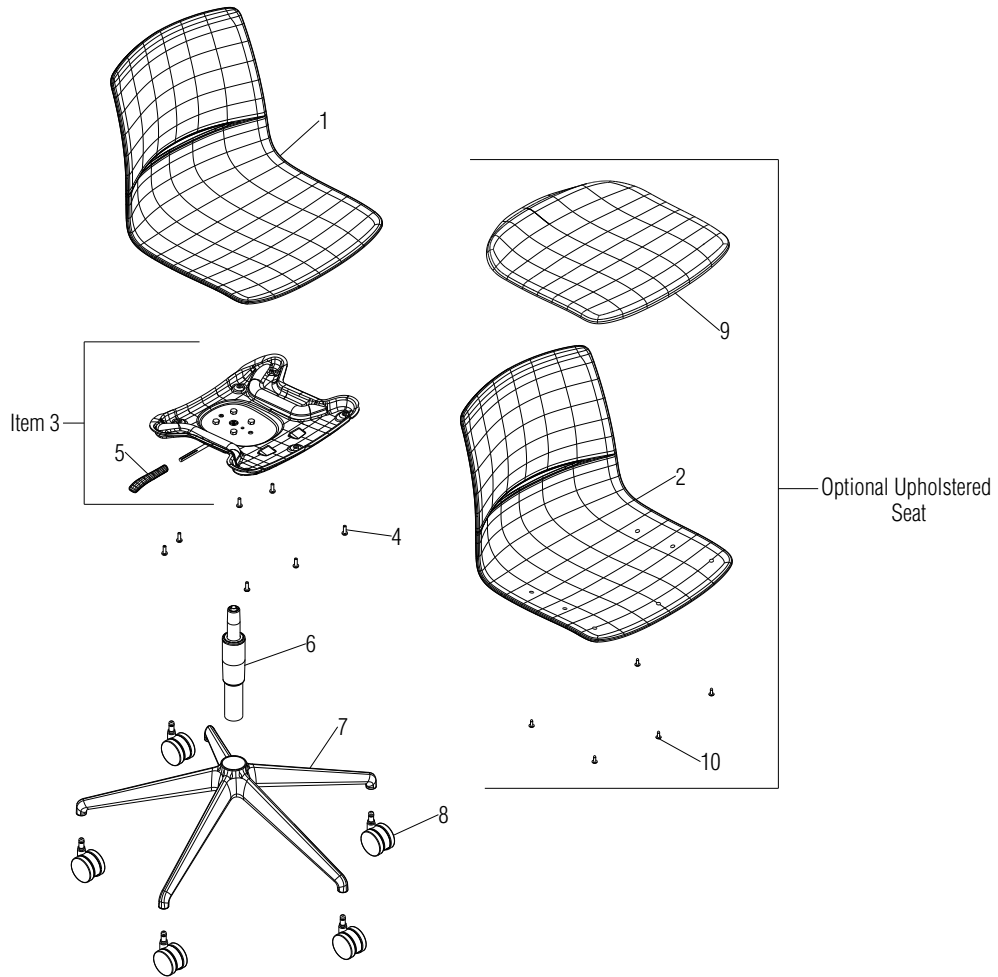

Parts Diagram

LimeLite™ Seating
Armless Task Chair (Models LL51 & LL52)

December 2023

.XX = Select Color
Item 3 includes Item 5.

Item	Part Number	Item Description	Req Qty
1	46.6401.XX.X	Shell, Poly Seat and Back One Piece	1
2	46.6401.XX.U.X	Shell, Uph. Seat and Poly Back One Piece	1
3	LLRF	Assembly, LimeLite Seat Support (see note)	1
4	12.0011.X	Screw, M6 x 18mm Phillips Pan Head BosScrew	7
5	46.6416.XX.X	Handle, Task Chair Height Adjust	1
6	15.1103.X	Cylinder, Black Pneumatic Height Adjustment	1
	15.1104.XX.X	Cylinder, Pneumatic Height Adjustment	1
7	46.6411.XX.X	Base, 27" 5-Blade Plastic	1
	46.6410.XX.X	Base, 27" 5-Blade Aluminum	1
8	09.0441.XX.X	Caster, Dual Surface	5
9	LLRSC	Seat, Upholstered	1
10	12.0511.X	Screw, #10-16 x 5/8" Phillips Truss Head	5