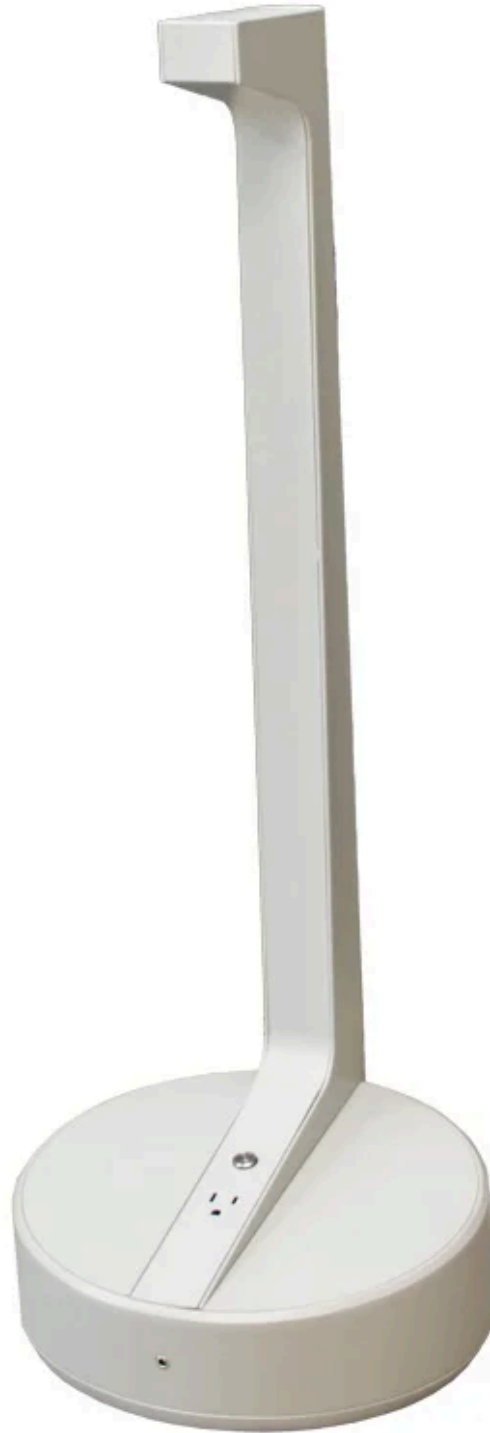

Vesta Battery Powered Tower

Delivering a seamless, battery-powered solution, Vesta power tower offers power precisely where needed.

Key Features

- A Charging Ports**

Two 60W USB-C charging ports, one 20W USB-C charging port, one 10W USB-A charging port, and one 110W three-prong outlet.
- B Cordless Portability**

The 13-pound, lightweight design with integrated handle allows the tower to be easily moved without cord constraints.
- C Battery Conservation**

A convenient on/off switch optimizes battery life when not in use.

Styles

Vesta
W12" D12" H28.25"

Document Links

[Pricing →](#)

[Photography →](#)

[CAD/Revit Symbols →](#)

[Documents →](#)

[Material Approvals →](#)