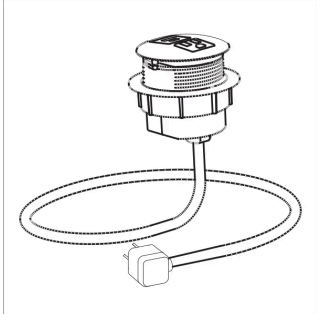

Set Screw-Adjustable Nesting Worksurface

Rectangle

W 48, 54, 60, 66, 72"
D 24, 30"
H 29-42"

Options

Edge Styles

74P Edge

Knife
User side only

Feet

Casters

Glides

Power (single circuit or 3-prong plug)

Nacre Pop-up Module

Dubbel Undersurface Module

Dean In-surface Module

Dean Undersurface Module

Node In-surface Module