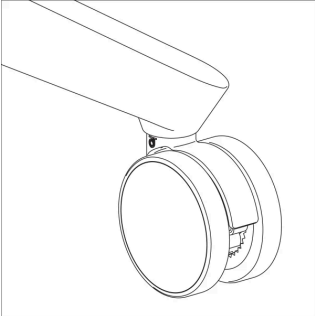

W 60, 66, 72, 84, 96"
D 24, 30, 36"
H 29"

Round

W 42, 48"
D 42, 48"
H 29"

Half-Round

W 48, 60, 72"
D 24, 30, 26"
H 29"

Pneumatic-Adjustable Nesting Worksurface

Rectangle

W 48, 54, 60, 66, 72"
D 24, 30"
H 29-42"

Set Screw-Adjustable Nesting Worksurface

Rectangle

W 48, 54, 60, 66, 72"
D 24, 30"
H 29-42"

Options

Edge Styles

74P Edge

Knife
User side only

Feet

Casters

Glides

Power (single circuit or 3-prong plug)

Nacre Pop-up Module

Dubbel Undersurface Module

Dean In-surface Module

Dean Undersurface Module

Node In-surface Module