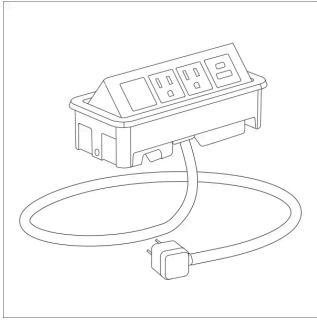

Power (single circuit or 3-prong plug)

Nacre Pop-up Module