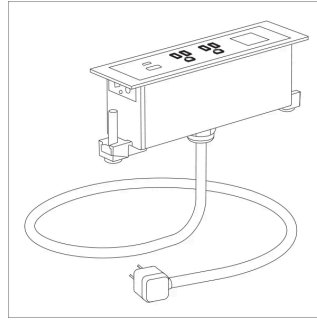

Set Screw-Adjustable Nesting Worksurface

Rectangle

W 48, 54, 60, 66, 72"
D 24, 30"
H 29-42"

Options

Edge Styles

74P Edge

Knife
User side only

Feet

Casters

Glides

Power (single circuit or 3-prong plug)

Nacre Pop-up Module

Dubbel Undersurface Module

Dean In-surface Module

Dean Undersurface Module

Node In-surface Module