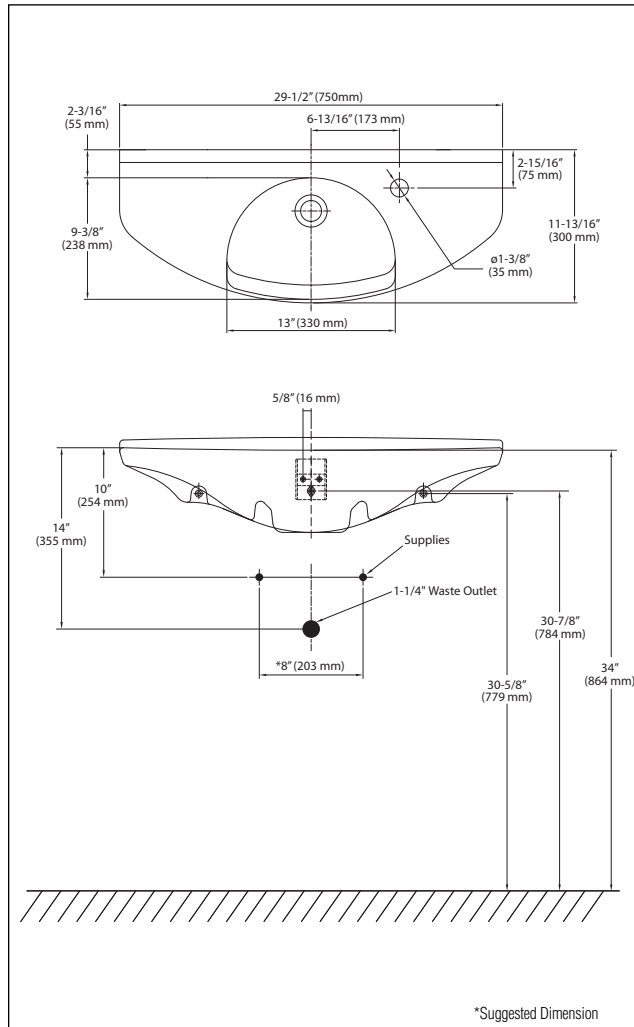

LT650G - Wall mount Lavatory

- 29-1/2" x 11-13/16"
- Contemporary styling
- Stylish, wall mount design
- SanaGloss® technology: Super smooth, ion barrier glazing helps keep your lavatory clean

Vitreous china Wall mount lavatory. Complete with mounting hardware.

SPECIFICATIONS

Waste: 1-1/4" O.D.
 Size: 29-1/2"W x 11-13/16"D
 Basin: 13"W x 9-3/8"D
 Warranty: Five Year Limited Warranty
 Material: Vitreous china

Shipping Weight: **LT650G**
 27.5 lbs.

Shipping Dimensions: **LT650G**
 30-3/8"W x 8-1/8"D
 x 13-1/4"H

Fixture dimensions and hydraulic performance meet or exceed ANSI/ASME standard A112.19.2M and CAN/CSA B 45 requirements.

Listing / Approvals: IAPMO/UPC, City of Los Angeles, State of Massachusetts, c-UPC for Canada, and others.

These dimensions and specifications are subject to change without notice.

LT650G Wall mount Lavatory

TOTO®

TOTO® U.S.A., INC. • 1155 Southern Road, Morrow, GA 30260
 Tel. (888) 295-8134 • Fax. (800) 699-4889 • www.totousa.com
 Printed in U.S.A. © TOTO® LTD. 01/07 #C30470