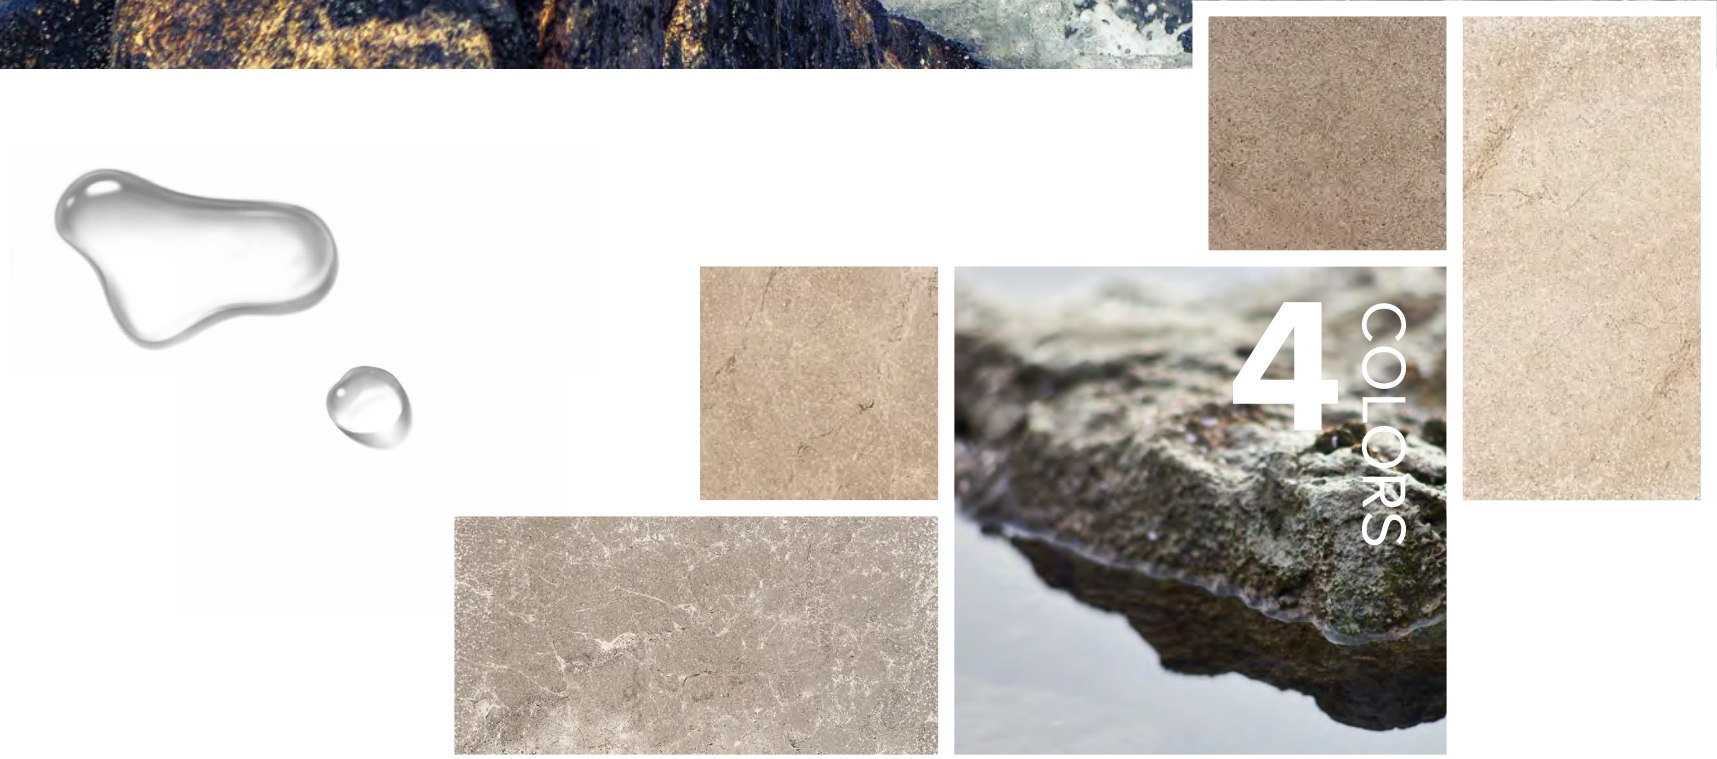

- MOON
- DESERT
- ASH
- GROUND