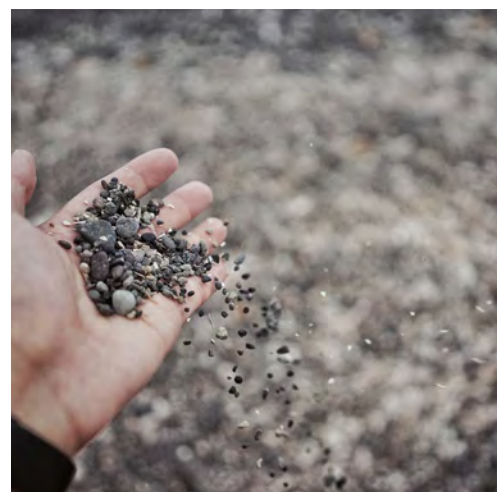

Installations

24

**Product
Information**

NAPOLI **MODULAR** STONE

NAPOLI MODULAR STONE

- MOON
- DESERT
- ASH
- GROUND

MOON

MOON • DESERT • ASH • GROUND