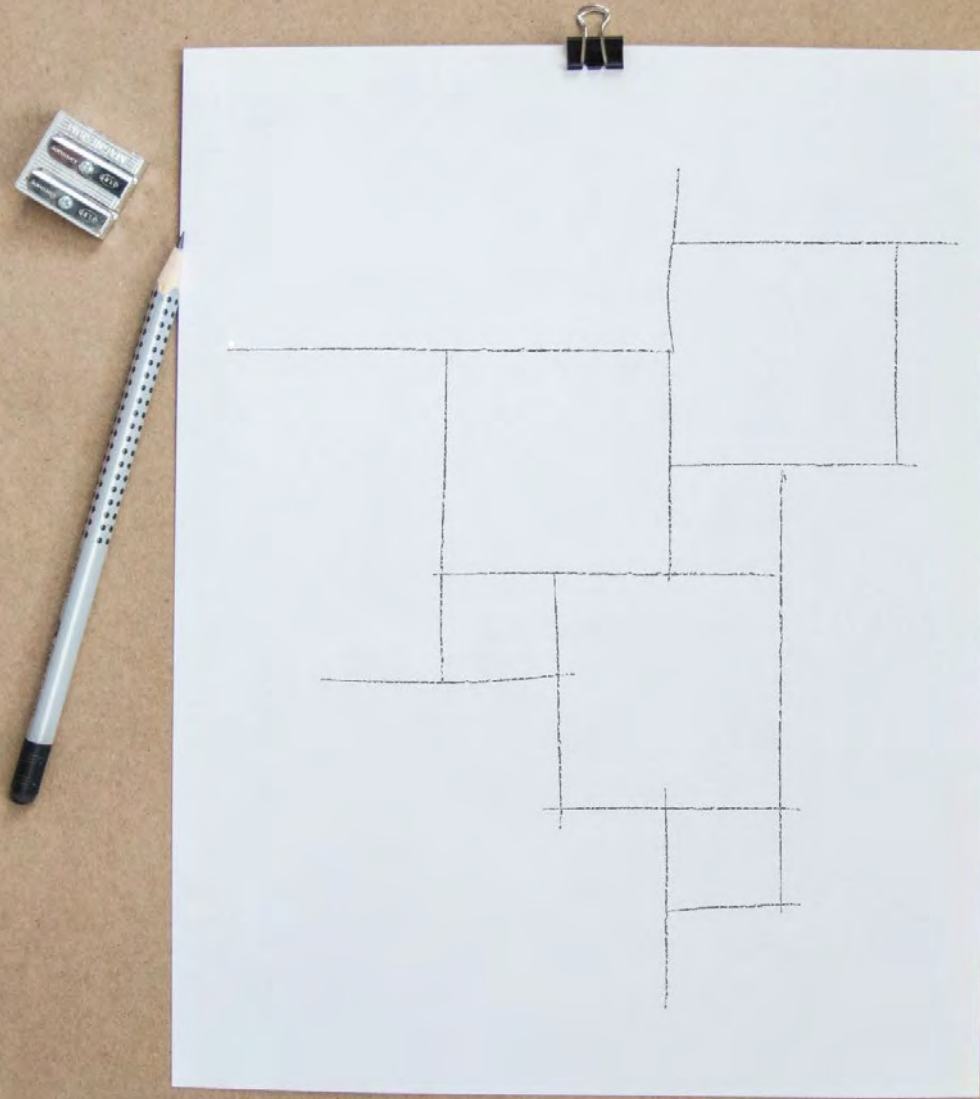

NAPOLI MODULAR STONE