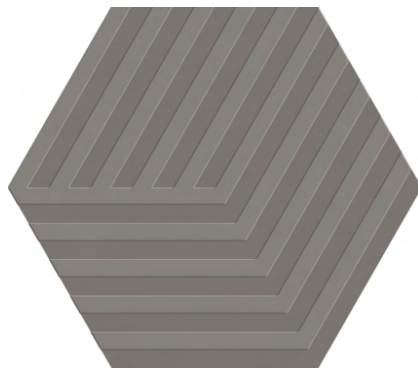

Line *

12"x36" Rectified
Thickness: 8.7mm (10.8mm Relief)
Finish: Matte

ALBAR

TAUPE

GREY

PEARL

DARK

*Special order

V1 SHADE VARIATION

PALMA HARMONY
GLAZED COLOR BODY PORCELAIN STONEWARE

DECORS

Mosaic Hexagon 5.5"x6.3"

Finish: Matte

ALBAR

TAUPE

GREY

PEARL

DARK

Mosaic Cube Hexagon 5.5"x6.3"

Finish: Matte

ALBAR

TAUPE

GREY

PEARL