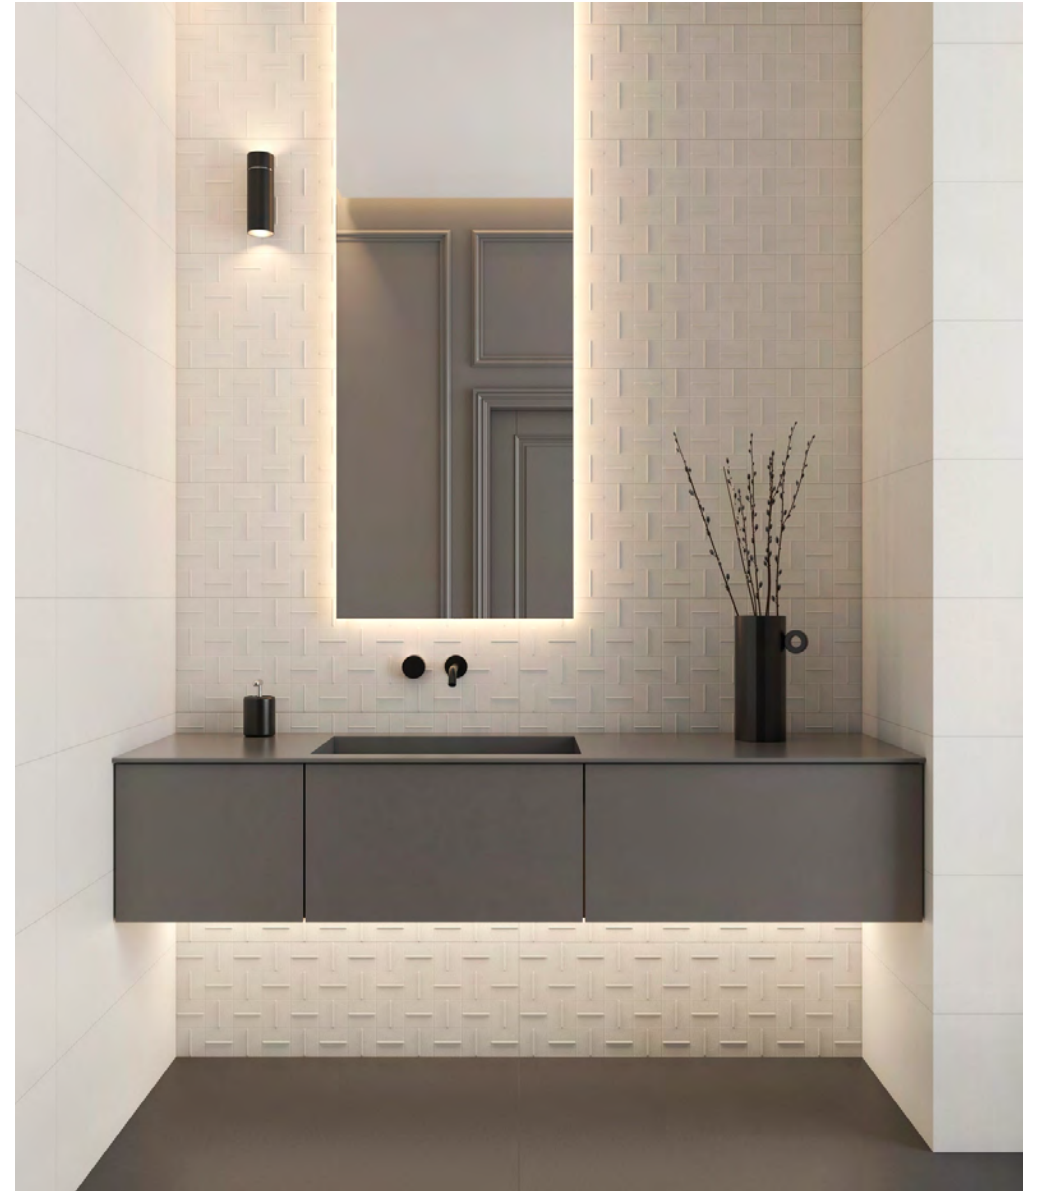

PALMA
HARMONY

STONESOURCE

FLOOR AND WALL TILES.

BALANCED TO PERFECTION.

FLOOR
ALBAR Matte 36"x36" Rectified

BACKSPLASH
TAUPE Mosaic Hexagon Matte 5.5"x6.3"

WALL
DARK Matte 36"x36" Rectified

WALL
ALBAR Matte Line 12"x36" Rectified