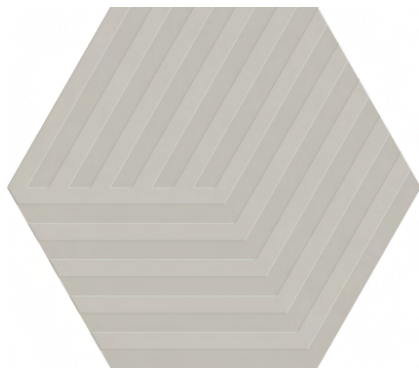

Line *

12"x36" Rectified
Thickness: 8.7mm (10.8mm Relief)
Finish: Matte

ALBAR

TAUPE

GREY

PEARL

DARK

*Special order

V1 SHADE VARIATION

PALMA HARMONY
GLAZED COLOR BODY PORCELAIN STONEWARE

DECORS

Mosaic Hexagon 5.5"x6.3"

Finish: Matte

ALBAR

TAUPE

GREY

PEARL

DARK

Mosaic Cube Hexagon 5.5"x6.3"

Finish: Matte

ALBAR

TAUPE

GREY

PEARL