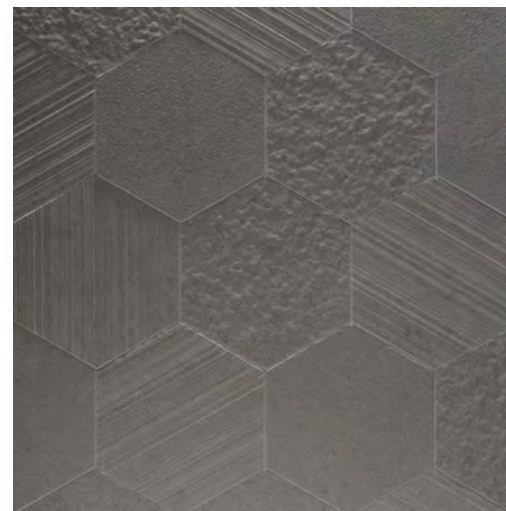

### Hexagon Mix 9"x8" Rectified

Thickness: 9mm - Finish: Natural + Striated + Sand-Blasted Mix

**BIANCO**

**GRIGIO**

**CHARCOAL**