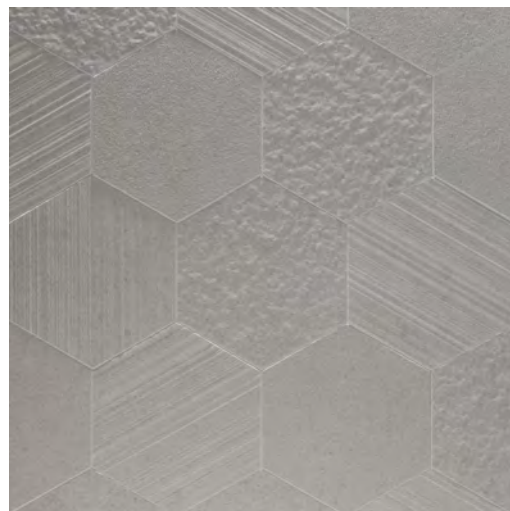

RAVENNA STONE SURFACES

HD DIGITAL COLORED BODY PORCELAIN

TEXTURE MIX DECORS

Hexagon Mix 9"x8" Rectified

Thickness: 9mm - Finish: Natural + Striated + Sand-Blasted Mix

GRIGIO

Texture Mix 3"x12" Rectified

Thickness: 9mm - Finish: Natural + Striated + Sand-Blasted Mix

Available in all colors