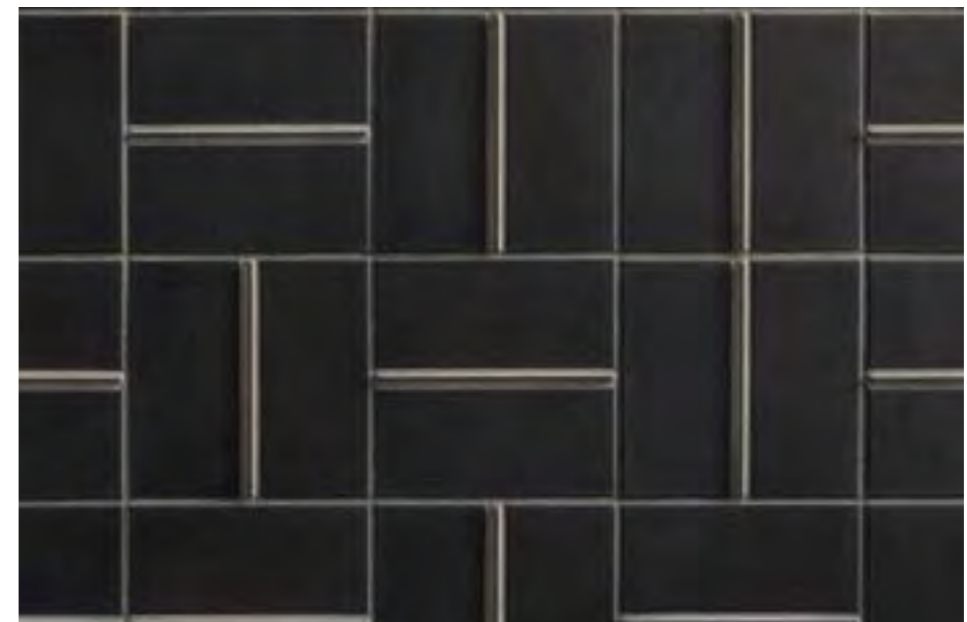

TREVISO KIMOCHI

TREVISO KIMOCHI

Design:
Guglielmo Poletti

EN Year:
2018
Right:
TREVISO KIMOCHI Small Plus
Ice / Small Coal, surface
detail

TREVISO KIMOCHI

EN Focus
Collection:
TREVISO KIMOCHI
Small Coal

EN Other
Collections: Trax
Soft Slate