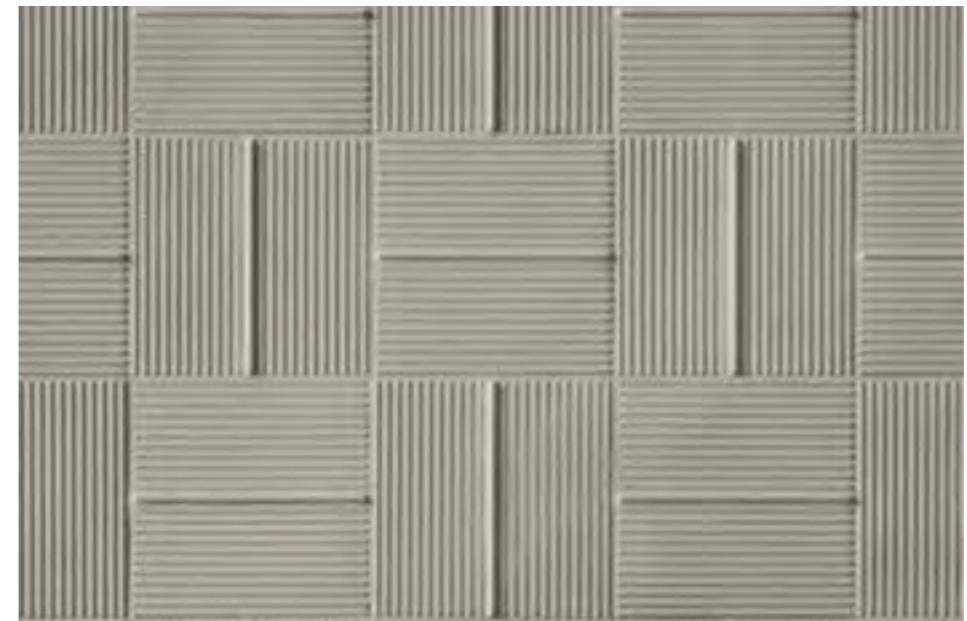

TREVISO KIMOCHI

TREVISO KIMOCHI

Design:
Guglielmo Poletti

EN Year:
2018
Right:
TREVISO KIMOCHI Small Plus
Ice / Small Coal, surface
detail

TREVISO KIMOCHI

EN Focus
Collection:
TREVISO KIMOCHI
Small Coal

EN Other
Collections: Trax
Soft Slate