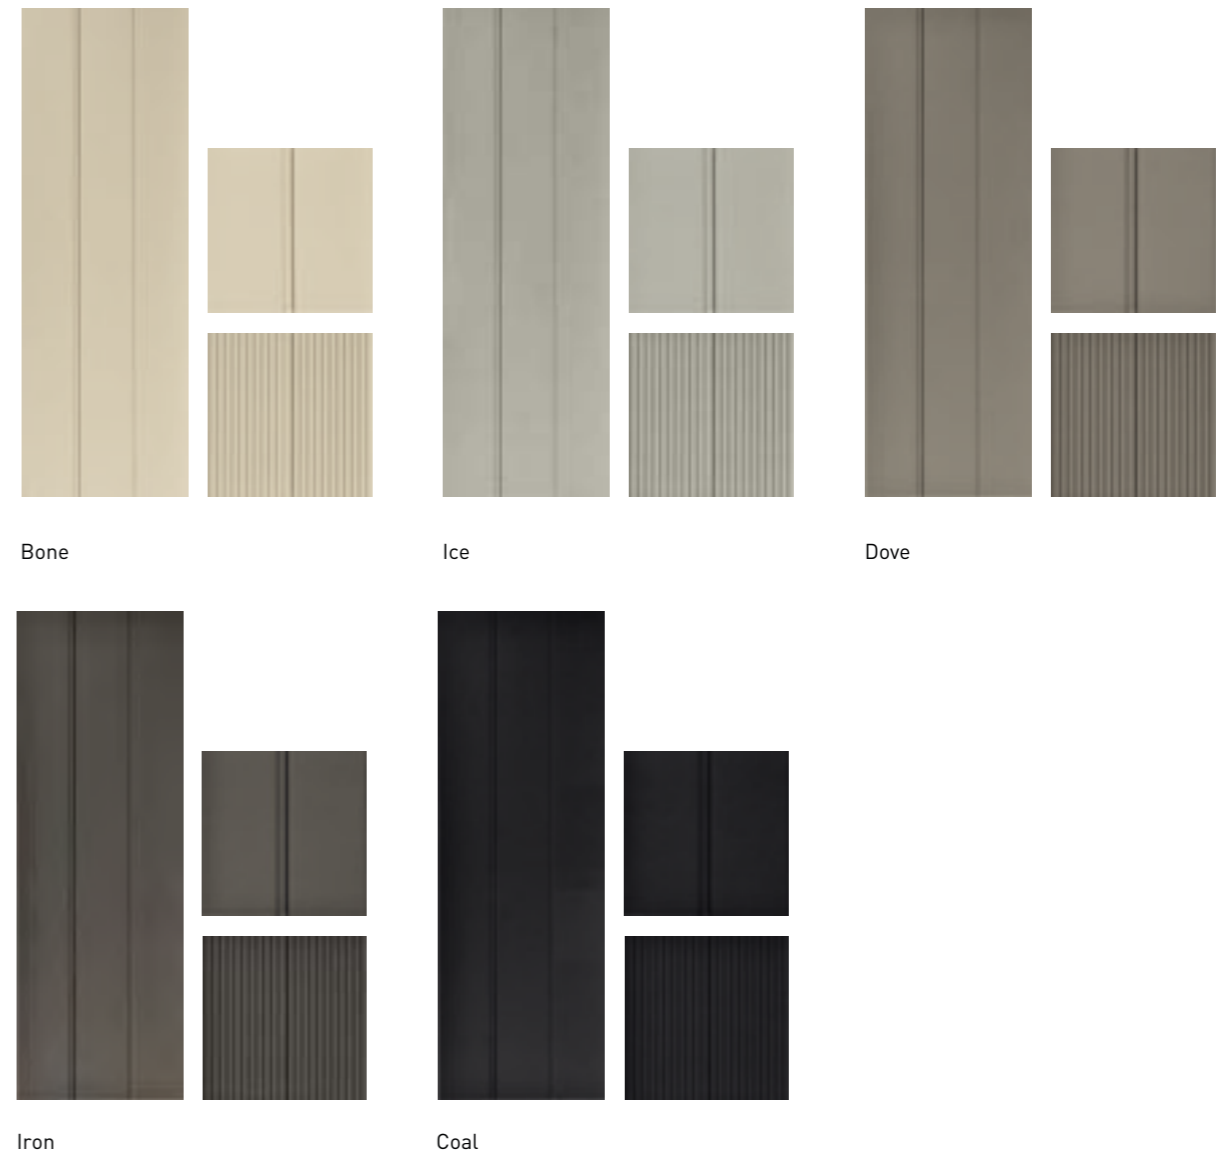

TREVISO KIMOCHI

π Collezione focus:
TREVISO KIMOCHI Large/
Small Plus Bone

▣ Altre collezioni:
Seeds Chalk

EN Focus Collection:
LINES Large/Small Plus
Bone

EN Other Collections:
Seeds Chalk

Bone

Ice

Dove

Iron

Coal

Finish	Size CM	Code	Size INCHES
Bone	Small 14x14 cm	DCSESMBONE	Small 5.5x5.5 in
	Small Plus 14x14 cm	DCSESMPBONE	Small Plus 5.5x5.5 in
	Large 24x71,5 cm	DCSELABONE	Large 9.4x28 in
Ice	Small 14x14 cm	DCSESMICE	Small 5.5x5.5 in
	Small Plus 14x14 cm	DCSESMPICE	Small Plus 5.5x5.5 in
	Large 24x71,5 cm	DCSELAICE	Large 9.4x28 in
Dove	Small 14x14 cm	DCSESMDOVE	Small 5.5x5.5 in
	Small Plus 14x14 cm	DCSESMPDOVE	Small Plus 5.5x5.5 in
	Large 24x71,5 cm	DCSELADOVE	Large 9.4x28 in
Iron	Small 14x14 cm	DCSESMIRON	Small 5.5x5.5 in
	Small Plus 14x14 cm	DCSESMPIRON	Small Plus 5.5x5.5 in
	Large 24x71,5 cm	DCSELAIRON	Large 9.4x28 in
Coal	Small 14x14 cm	DCSESMCOAL	Small 5.5x5.5 in
	Small Plus 14x14 cm	DCSESMPCOAL	Small Plus 5.5x5.5 in
	Large 24x71,5 cm	DCSELACOAL	Large 9.4x28 in