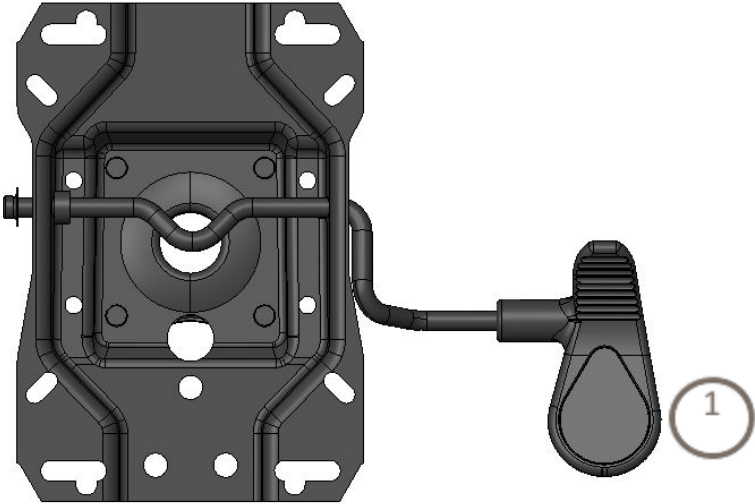

Airus stool height control operating instructions

Top view (as seated)

- ① **Seat height adjustment:**
Lift tab up to adjust seat height