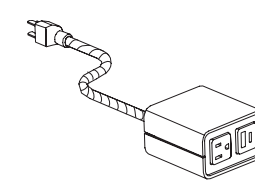

PS-100BE PS-100BK PS-100WL

(Beech shell w/clear finish)
(Dusk braided cord)
(Beech shell w/black finish)
(Black w/white pinstripe braided
cord)
(Walnut shell w/clear finish)
(Black w/white pinstripe
braided cord)
$422
1 Power outlet
1 USB-A charging port
1 USB-C charging port
9' Braided power cord
UL listed

PS-3AC

$334
3 Power outlets
Wood finish
10' Cord
UL listed