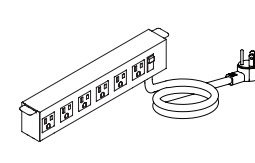

PS-77

$208
6 Outlets
10' Cord
UL listed
(Black)