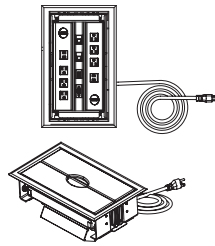

PS-81B/PS-81S

$2,180
3 Outlets (both sides)
1 Charging USB-A (both sides)
1 Charging USB-C (both sides)
1 Data
1 VGA
1 Phone
1 HDMI
2 Grommet openings for wire
pass-thru
10' Cord
UL listed
(Black or Silver)