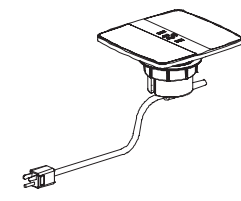

Power supply matrix

Grommet

PSH-16PP

$391
Hardwired
2 Outlets
6' Cord
UL listed
(Silver)

PS-37/PS-38 PS-37-HW/ PS-38-HW

$2,934
6 Outlets
2 Data
1 HDMI
1 VGA
1 Mini stereo
2 9' Cord
HW: hard-wired 72" whip
infeed
UL listed
(Black or Silver)

PS-41

$1,2283
Dual sided
2 Outlets
2 Blank data ports
2 72" Cord
UL listed
(Silver)

PS-43

$949
2 Outlets
2 Data
2 72" Cord
UL listed
(Silver)

PS-66B/PS-66S

$248
1 Outlet
1 Data
9' Cord
UL listed
(Black or Silver)

PS-67B/PS-67S

$248
2 Outlets
9' Cord
UL listed
(Black or Silver)

PS-68B/PS-68S

$316
1 Outlet
2 Charging USB A&C
9' Cord
UL listed
(Black or Silver)

PS-69B/PS-69S

$355
2 Outlets
1 Charging USB A&C
10' Cord
UL listed
(Black or Silver)

PS-70B/PS-70S

$434
2 Outlets
1 Charging USB A&C
1 Data
10' Cord
UL listed
(Black or Silver)

PS-71B/PS-71S

$1,037
Dual sided
2 Outlets per side
1 Charging USB A&C per side
1 VGA coupler (side 1)
1 HDMI coupler (side 2)
10' Cord
UL listed
(Black or Silver)

PS-91B/PS-91W PS-91B-BC PS-91W-BC

$590/697
BC: braided cord
2 Outlets
2 Dual charging USB A&C port
10' Cord
UL listed
(Black or White)

PS-99S/PS-99B

$434
2 Outlets
2 Charging USB A&C
1 HDMI
10' Cord
UL listed
(Black or Silver)

PS-74

$155
3" Grommet dock with lid
2 Outlets
10' Cord
UL listed
(Black)

PS-75

$213
3" Grommet dock with lid
2 Outlets
2 Charging USB A&C
10' Cord
UL listed
(Black)

PS-78/PS-78-HW

$686
2 Outlets
2 Charging USB
1 Open data
6' Cord
HW: hard-wired 72" whip
infeed
UL listed
(Anodized Aluminum finish)

PS-81B/PS-81S

$2,180
3 Outlets (both sides)
1 Charging USB-A (both sides)
1 Charging USB-C (both sides)
1 Data
1 VGA
1 Phone
1 HDMI
2 Grommet openings for wire
pass-thru
10' Cord
UL listed
(Black or Silver)

PS-85B/PS-85S

$533
2 Outlets
2 Charging USB A&C
10' Cord
UL listed
(Black or Silver)