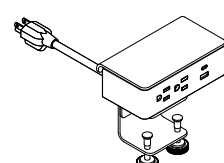

PS-106B/W

$431
Clamp mount
2 110-volt AC receptacles
Combo 60-watt USB-A/C
receptacle
6' Cord
UL listed
(White, black)