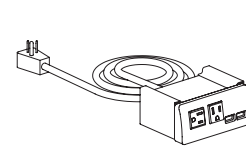

PS-107B/W

$454
Clamp mount
3 110-volt AC receptacles
Combo 60-watt USB-A/C
receptacle
(1) Data Port for HDMI,
RJ45, VGA, or blank
insert option
6' Cord
UL listed
(White, black)

PS-55/PS-55W

$238
2 Outlets (Front)
2 Charging USB (Front)
1 Outlet (Back)
10' Cord
UL listed
(Black or White)