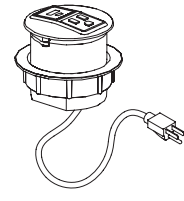

PS-92B/PS-92W PS-92B-BC PS-92W-BC

$319/414
BC: braided cord
1 Outlet
1 USB-A Charger
1 USB-C Charger
10' Cord
UL listed
(Black or White)