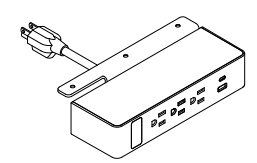

PS-109B/W

$366
Under mount
2 110-volt AC receptacles
Combo 60-watt USB-A/C
receptacle
6' Cord
UL listed
(White, black)