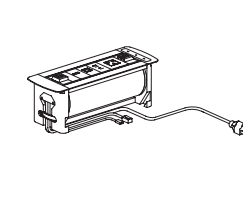

PS-93W/PS-93B PS-93W-BC PS-93B-BC

PS-111B/PS-111S/ PS-111B-HW/ PS-111S-HW

$1,106
115 Amp outlets
1 Charging USB A & C port
1 CAT6 Data port
1 HDMI
12' Cord/12' Hardwire cord
12' CAT6 Data cable
4' HDMI Cable
UL listed
(Black or Silver)