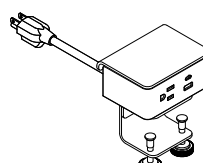

PS-105B/W

$389
Clamp mount
110-volt AC receptacle
Combo 60-watt USB-A/C
receptacle
6' Cord
UL listed
(White, black)