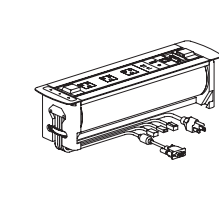

Power supply matrix

Grommet

PSH-16PP

$391
Hardwired
2 Outlets
6' Cord
UL listed
(Silver)

PS-37/PS-38 PS-37-HW/ PS-38-HW

$2,934
6 Outlets
2 Data
1 HDMI
1 VGA
1 Mini stereo
2 9' Cord
HW: hard-wired 72" whip
infeed
UL listed
(Black or Silver)

PS-41

$1,2283
Dual sided
2 Outlets
2 Blank data ports
2 72" Cord
UL listed
(Silver)

PS-43

$949
2 Outlets
2 Data
2 72" Cord
UL listed
(Silver)

PS-66B/PS-66S

$248
1 Outlet
1 Data
9' Cord
UL listed
(Black or Silver)

PS-67B/PS-67S

$248
2 Outlets
9' Cord
UL listed
(Black or Silver)

PS-68B/PS-68S

$316
1 Outlet
2 Charging USB A&C
9' Cord
UL listed
(Black or Silver)

PS-69B/PS-69S

$355
2 Outlets
1 Charging USB A&C
10' Cord
UL listed
(Black or Silver)

PS-70B/PS-70S

$434
2 Outlets
1 Charging USB A&C
1 Data
10' Cord
UL listed
(Black or Silver)

PS-71B/PS-71S

$1,037
Dual sided
2 Outlets per side
1 Charging USB A&C per side
1 VGA coupler (side 1)
1 HDMI coupler (side 2)
10' Cord
UL listed
(Black or Silver)

PS-91B/PS-91W PS-91B-BC PS-91W-BC

$590/697
BC: braided cord
2 Outlets
2 Dual charging USB A&C port
10' Cord
UL listed
(Black or White)

PS-99S/PS-99B

$434
2 Outlets
2 Charging USB A&C
1 HDMI
10' Cord
UL listed
(Black or Silver)

PS-74

$155
3" Grommet dock with lid
2 Outlets
10' Cord
UL listed
(Black)

PS-75

$213
3" Grommet dock with lid
2 Outlets
2 Charging USB A&C
10' Cord
UL listed
(Black)

PS-78/PS-78-HW

$686
2 Outlets
2 Charging USB
1 Open data
6' Cord
HW: hard-wired 72" whip
infeed
UL listed
(Anodized Aluminum finish)

PS-81B/PS-81S

$2,180
3 Outlets (both sides)
1 Charging USB-A (both sides)
1 Charging USB-C (both sides)
1 Data
1 VGA
1 Phone
1 HDMI
2 Grommet openings for wire
pass-thru
10' Cord
UL listed
(Black or Silver)

PS-85B/PS-85S

$533
2 Outlets
2 Charging USB A&C
10' Cord
UL listed
(Black or Silver)