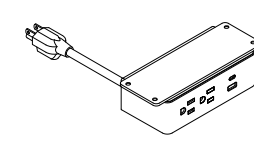

PS-108B/W

$332
Under mount
110-volt AC receptacle
Combo 60-watt USB-A/C
receptacle
6' Cord
UL listed
(White, black)