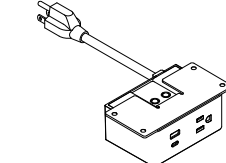

PS-3UM

$335
Under mount
2 Outlets/1 Outlet
2 Charging USB/3 USB (2 A
& 1 C)
10' Cord
UL listed
(White, silver, black,
sunrise, ash, spruce)