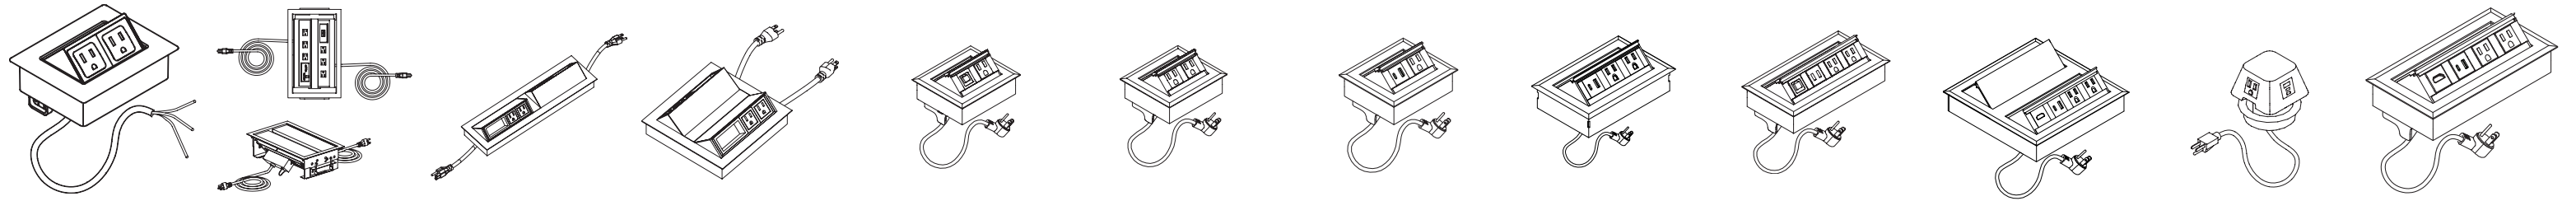

Power supply matrix

Grommet

PSH-16PP

$391
Hardwired
2 Outlets
6' Cord
UL listed
(Silver)

PS-37/PS-38 PS-37-HW/ PS-38-HW

$2,934
6 Outlets
2 Data
1 HDMI
1 VGA
1 Mini stereo
2 9' Cord
HW: hard-wired 72" whip
infeed
UL listed
(Black or Silver)

PS-41

$1,2283
Dual sided
2 Outlets
2 Blank data ports
2 72" Cord
UL listed
(Silver)

PS-43

$949
2 Outlets
2 Data
2 72" Cord
UL listed
(Silver)

PS-66B/PS-66S

$248
1 Outlet
1 Data
9' Cord
UL listed
(Black or Silver)

PS-67B/PS-67S

$248
2 Outlets
9' Cord
UL listed
(Black or Silver)

PS-68B/PS-68S

$316
1 Outlet
2 Charging USB A&C
9' Cord
UL listed
(Black or Silver)

PS-69B/PS-69S

$355
2 Outlets
1 Charging USB A&C
10' Cord
UL listed
(Black or Silver)

PS-70B/PS-70S

$434
2 Outlets
1 Charging USB A&C
1 Data
10' Cord
UL listed
(Black or Silver)

PS-71B/PS-71S

$1,037
Dual sided
2 Outlets per side
1 Charging USB A&C per side
1 VGA coupler (side 1)
1 HDMI coupler (side 2)
10' Cord
UL listed
(Black or Silver)

PS-91B/PS-91W PS-91B-BC PS-91W-BC

$590/697
BC: braided cord
2 Outlets
2 Dual charging USB A&C port
10' Cord
UL listed
(Black or White)

PS-99S/PS-99B

$434
2 Outlets
2 Charging USB A&C
1 HDMI
10' Cord
UL listed
(Black or Silver)

PS-74

$155
3" Grommet dock with lid
2 Outlets
10' Cord
UL listed
(Black)

PS-75

$213
3" Grommet dock with lid
2 Outlets
2 Charging USB A&C
10' Cord
UL listed
(Black)

PS-78/PS-78-HW

$686
2 Outlets
2 Charging USB
1 Open data
6' Cord
HW: hard-wired 72" whip
infeed
UL listed
(Anodized Aluminum finish)

PS-81B/PS-81S

$2,180
3 Outlets (both sides)
1 Charging USB-A (both sides)
1 Charging USB-C (both sides)
1 Data
1 VGA
1 Phone
1 HDMI
2 Grommet openings for wire
pass-thru
10' Cord
UL listed
(Black or Silver)

PS-85B/PS-85S

$533
2 Outlets
2 Charging USB A&C
10' Cord
UL listed
(Black or Silver)

PS-92B/PS-92W PS-92B-BC PS-92W-BC

$319/414
BC: braided cord
1 Outlet
1 USB-A Charger
1 USB-C Charger
10' Cord
UL listed
(Black or White)

PS-93W/PS-93B PS-93W-BC PS-93B-BC

PS-111B/PS-111S/ PS-111B-HW/ PS-111S-HW

$1,106
115 Amp outlets
1 Charging USB A & C port
1 CAT6 Data port
1 HDMI
12' Cord/12' Hardwire cord
12' CAT6 Data cable
4' HDMI Cable
UL listed
(Black or Silver)

PS-112B/PS-112S PS-112B-HW/ PS-112S-HW

$1,184
315 Amp outlets
1 Charging USB A & C port
1 HDMI
1 CAT6 data
1 VGA
13.5mm Audio module
12' Cord/12' Hardwire cord
12' CAT6 Data cable, 12' VGA
cable, 12' audio cable,
4' HDMI cable
UL listed
(Black or Silver)

Edge mount

PS-2CM

$362
Clamp mount
1 Outlets
2 Charging USB
10' Cord
UL listed
(White, silver, black, sunrise,
ash, spruce)

PS-3CM

$373
Clamp mount
2 Outlets/1 Outlet
2 Charging USB/3 USB (2 A
& 1 C)
10' Cord
UL listed
(White, silver, black, sunrise,
ash, spruce)

PS-105B/W

$389
Clamp mount
110-volt AC receptacle
Combo 60-watt USB-A/C
receptacle
6' Cord
UL listed
(White, black)

PS-106B/W

$431
Clamp mount
2 110-volt AC receptacles
Combo 60-watt USB-A/C
receptacle
6' Cord
UL listed
(White, black)

PS-107B/W