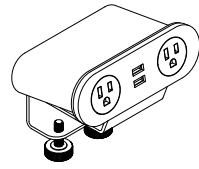

PS-3CM

$373
Clamp mount
2 Outlets/1 Outlet
2 Charging USB/3 USB (2 A
& 1 C)
10' Cord
UL listed
(White, silver, black, sunrise,
ash, spruce)