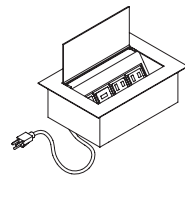

PS-78/PS-78-HW

$686
2 Outlets
2 Charging USB
1 Open data
6' Cord
HW: hard-wired 72" whip
infeed
UL listed
(Anodized Aluminum finish)