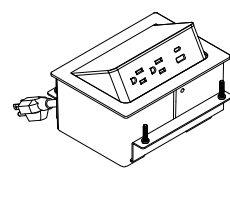

PS-85B/PS-85S

$533
2 Outlets
2 Charging USB A&C
10' Cord
UL listed
(Black or Silver)