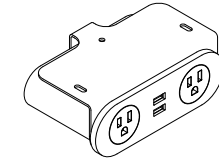

Power supply matrix

Grommet

PSH-16PP

$391
Hardwired
2 Outlets
6' Cord
UL listed
(Silver)

PS-37/PS-38 PS-37-HW/ PS-38-HW

$2,934
6 Outlets
2 Data
1 HDMI
1 VGA
1 Mini stereo
2 9' Cord
HW: hard-wired 72" whip
infeed
UL listed
(Black or Silver)

PS-41

$1,2283
Dual sided
2 Outlets
2 Blank data ports
2 72" Cord
UL listed
(Silver)

PS-43

$949
2 Outlets
2 Data
2 72" Cord
UL listed
(Silver)

PS-66B/PS-66S

$248
1 Outlet
1 Data
9' Cord
UL listed
(Black or Silver)

PS-67B/PS-67S

$248
2 Outlets
9' Cord
UL listed
(Black or Silver)

PS-68B/PS-68S

$316
1 Outlet
2 Charging USB A&C
9' Cord
UL listed
(Black or Silver)

PS-69B/PS-69S

$355
2 Outlets
1 Charging USB A&C
10' Cord
UL listed
(Black or Silver)

PS-70B/PS-70S

$434
2 Outlets
1 Charging USB A&C
1 Data
10' Cord
UL listed
(Black or Silver)

PS-71B/PS-71S

$1,037
Dual sided
2 Outlets per side
1 Charging USB A&C per side
1 VGA coupler (side 1)
1 HDMI coupler (side 2)
10' Cord
UL listed
(Black or Silver)

PS-91B/PS-91W PS-91B-BC PS-91W-BC

$590/697
BC: braided cord
2 Outlets
2 Dual charging USB A&C port
10' Cord
UL listed
(Black or White)

PS-99S/PS-99B

$434
2 Outlets
2 Charging USB A&C
1 HDMI
10' Cord
UL listed
(Black or Silver)

PS-74

$155
3" Grommet dock with lid
2 Outlets
10' Cord
UL listed
(Black)

PS-75

$213
3" Grommet dock with lid
2 Outlets
2 Charging USB A&C
10' Cord
UL listed
(Black)

PS-78/PS-78-HW

$686
2 Outlets
2 Charging USB
1 Open data
6' Cord
HW: hard-wired 72" whip
infeed
UL listed
(Anodized Aluminum finish)

PS-81B/PS-81S

$2,180
3 Outlets (both sides)
1 Charging USB-A (both sides)
1 Charging USB-C (both sides)
1 Data
1 VGA
1 Phone
1 HDMI
2 Grommet openings for wire
pass-thru
10' Cord
UL listed
(Black or Silver)

PS-85B/PS-85S

$533
2 Outlets
2 Charging USB A&C
10' Cord
UL listed
(Black or Silver)