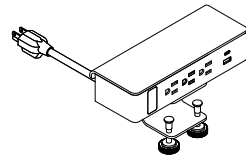

Power supply matrix

Grommet

PSH-16PP

$391
Hardwired
2 Outlets
6' Cord
UL listed
(Silver)

PS-37/PS-38 PS-37-HW/ PS-38-HW

$2,934
6 Outlets
2 Data
1 HDMI
1 VGA
1 Mini stereo
2 9' Cord
HW: hard-wired 72" whip
infeed
UL listed
(Black or Silver)

PS-41

$1,2283
Dual sided
2 Outlets
2 Blank data ports
2 72" Cord
UL listed
(Silver)

PS-43

$949
2 Outlets
2 Data
2 72" Cord
UL listed
(Silver)

PS-66B/PS-66S

$248
1 Outlet
1 Data
9' Cord
UL listed
(Black or Silver)

PS-67B/PS-67S

$248
2 Outlets
9' Cord
UL listed
(Black or Silver)

PS-68B/PS-68S

$316
1 Outlet
2 Charging USB A&C
9' Cord
UL listed
(Black or Silver)

PS-69B/PS-69S

$355
2 Outlets
1 Charging USB A&C
10' Cord
UL listed
(Black or Silver)

PS-70B/PS-70S

$434
2 Outlets
1 Charging USB A&C
1 Data
10' Cord
UL listed
(Black or Silver)

PS-71B/PS-71S

$1,037
Dual sided
2 Outlets per side
1 Charging USB A&C per side
1 VGA coupler (side 1)
1 HDMI coupler (side 2)
10' Cord
UL listed
(Black or Silver)

PS-91B/PS-91W PS-91B-BC PS-91W-BC

$590/697
BC: braided cord
2 Outlets
2 Dual charging USB A&C port
10' Cord
UL listed
(Black or White)

PS-99S/PS-99B

$434
2 Outlets
2 Charging USB A&C
1 HDMI
10' Cord
UL listed
(Black or Silver)

PS-74

$155
3" Grommet dock with lid
2 Outlets
10' Cord
UL listed
(Black)

PS-75

$213
3" Grommet dock with lid
2 Outlets
2 Charging USB A&C
10' Cord
UL listed
(Black)

PS-78/PS-78-HW

$686
2 Outlets
2 Charging USB
1 Open data
6' Cord
HW: hard-wired 72" whip
infeed
UL listed
(Anodized Aluminum finish)

PS-81B/PS-81S

$2,180
3 Outlets (both sides)
1 Charging USB-A (both sides)
1 Charging USB-C (both sides)
1 Data
1 VGA
1 Phone
1 HDMI
2 Grommet openings for wire
pass-thru
10' Cord
UL listed
(Black or Silver)

PS-85B/PS-85S

$533
2 Outlets
2 Charging USB A&C
10' Cord
UL listed
(Black or Silver)