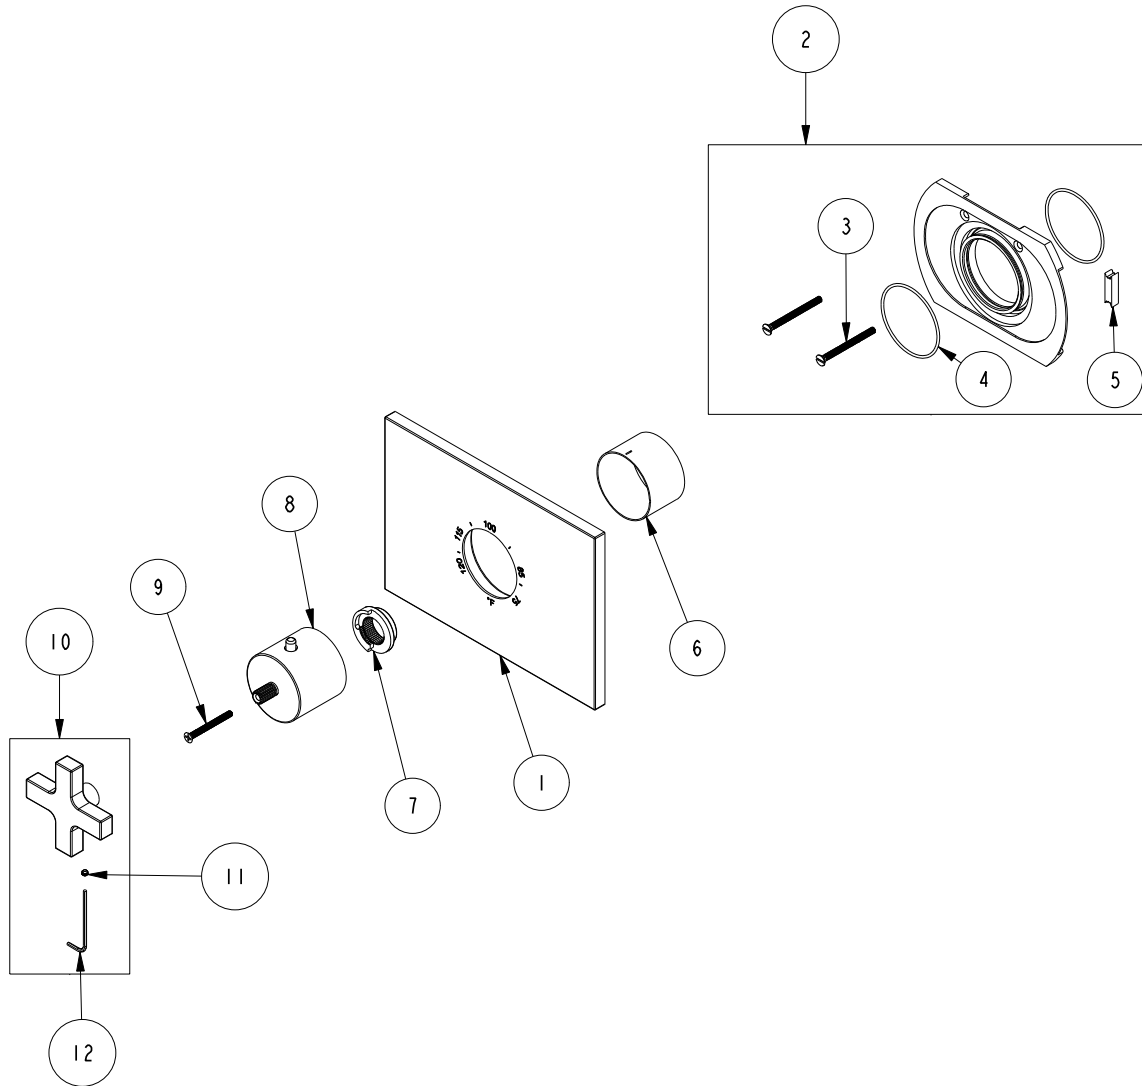

REPLACEMENT PARTS

ITEM	PT/ASSY	SPECIFY FINISH	DESCRIPTION
1	12118	YES	THERMO TRIM PLATE
2	1-331		THERMO WALL PLATE ASM
3	92075	YES	SCRW, 8-32 X 2 SLT FLT HD BRASS
4	91757		O-RING, #2-033, EPDM, 50 DURO
5	H-78		TAPE NEO (2 FT)
6	11029	YES	SLEEVE - THERMO
7	91308		TEMP LIMIT STOP - THERMO
8	20-176	YES	THERMO BONNET ASM
9	92113		SCRW, M4 X .7 X 40 PHL FLT HD SS
10	20-177	YES	THERMO HANDLE ASM
11	92000		SCREW 8 - 32 X 1/8 SS
12	10192		HEX KEY TOOL, #8 5/64

**3/4" THERMO TRIM
3-2064TS**

REV B EN-4972 04/24/25

NEWPORT BRASS.

t: 949.417.5207 | www.newportbrass.com