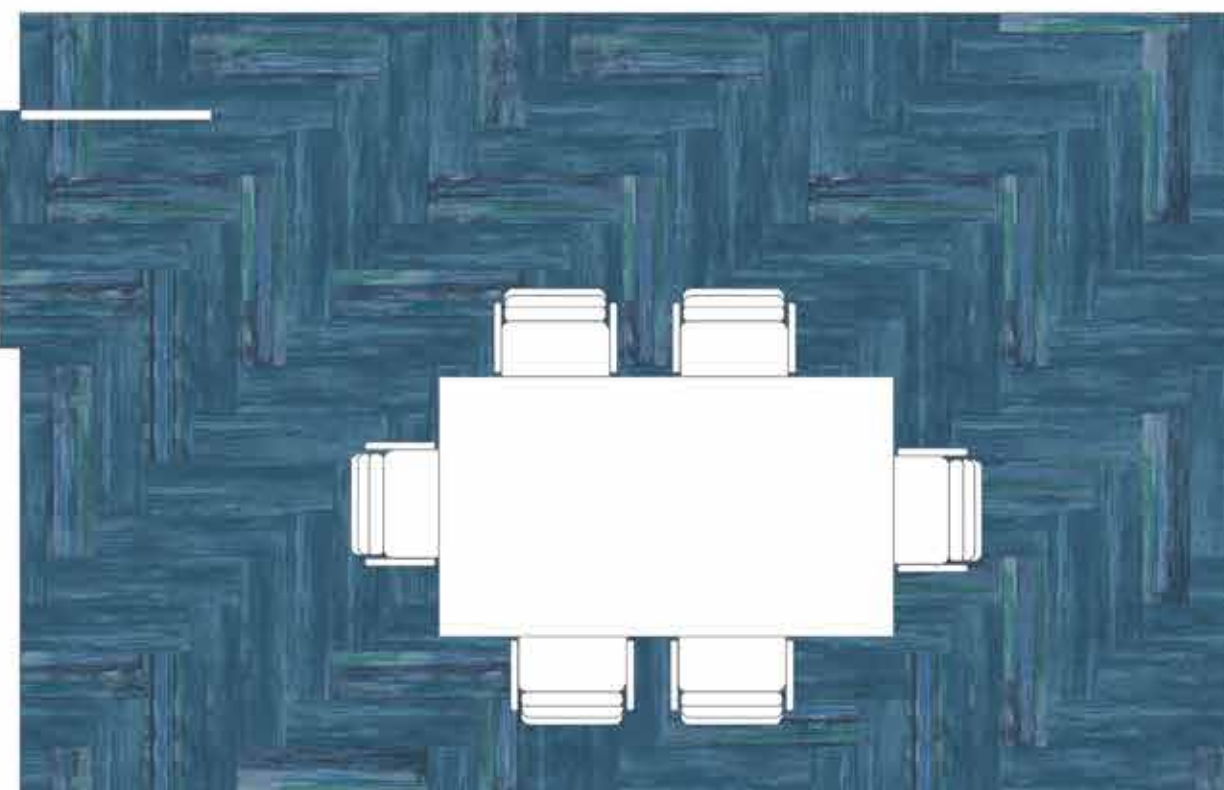

25cm x 1m herringbone tile installation  
(left to right)

COL196-201-199 BLUE AGAVE

COL126 OCEAN MIST

25cm x 1m ashlar tile installation  
(left to right)

COL126-5 DRY DOCK

COL5 FELT GREY

25cm x 1m ashlar tile installation