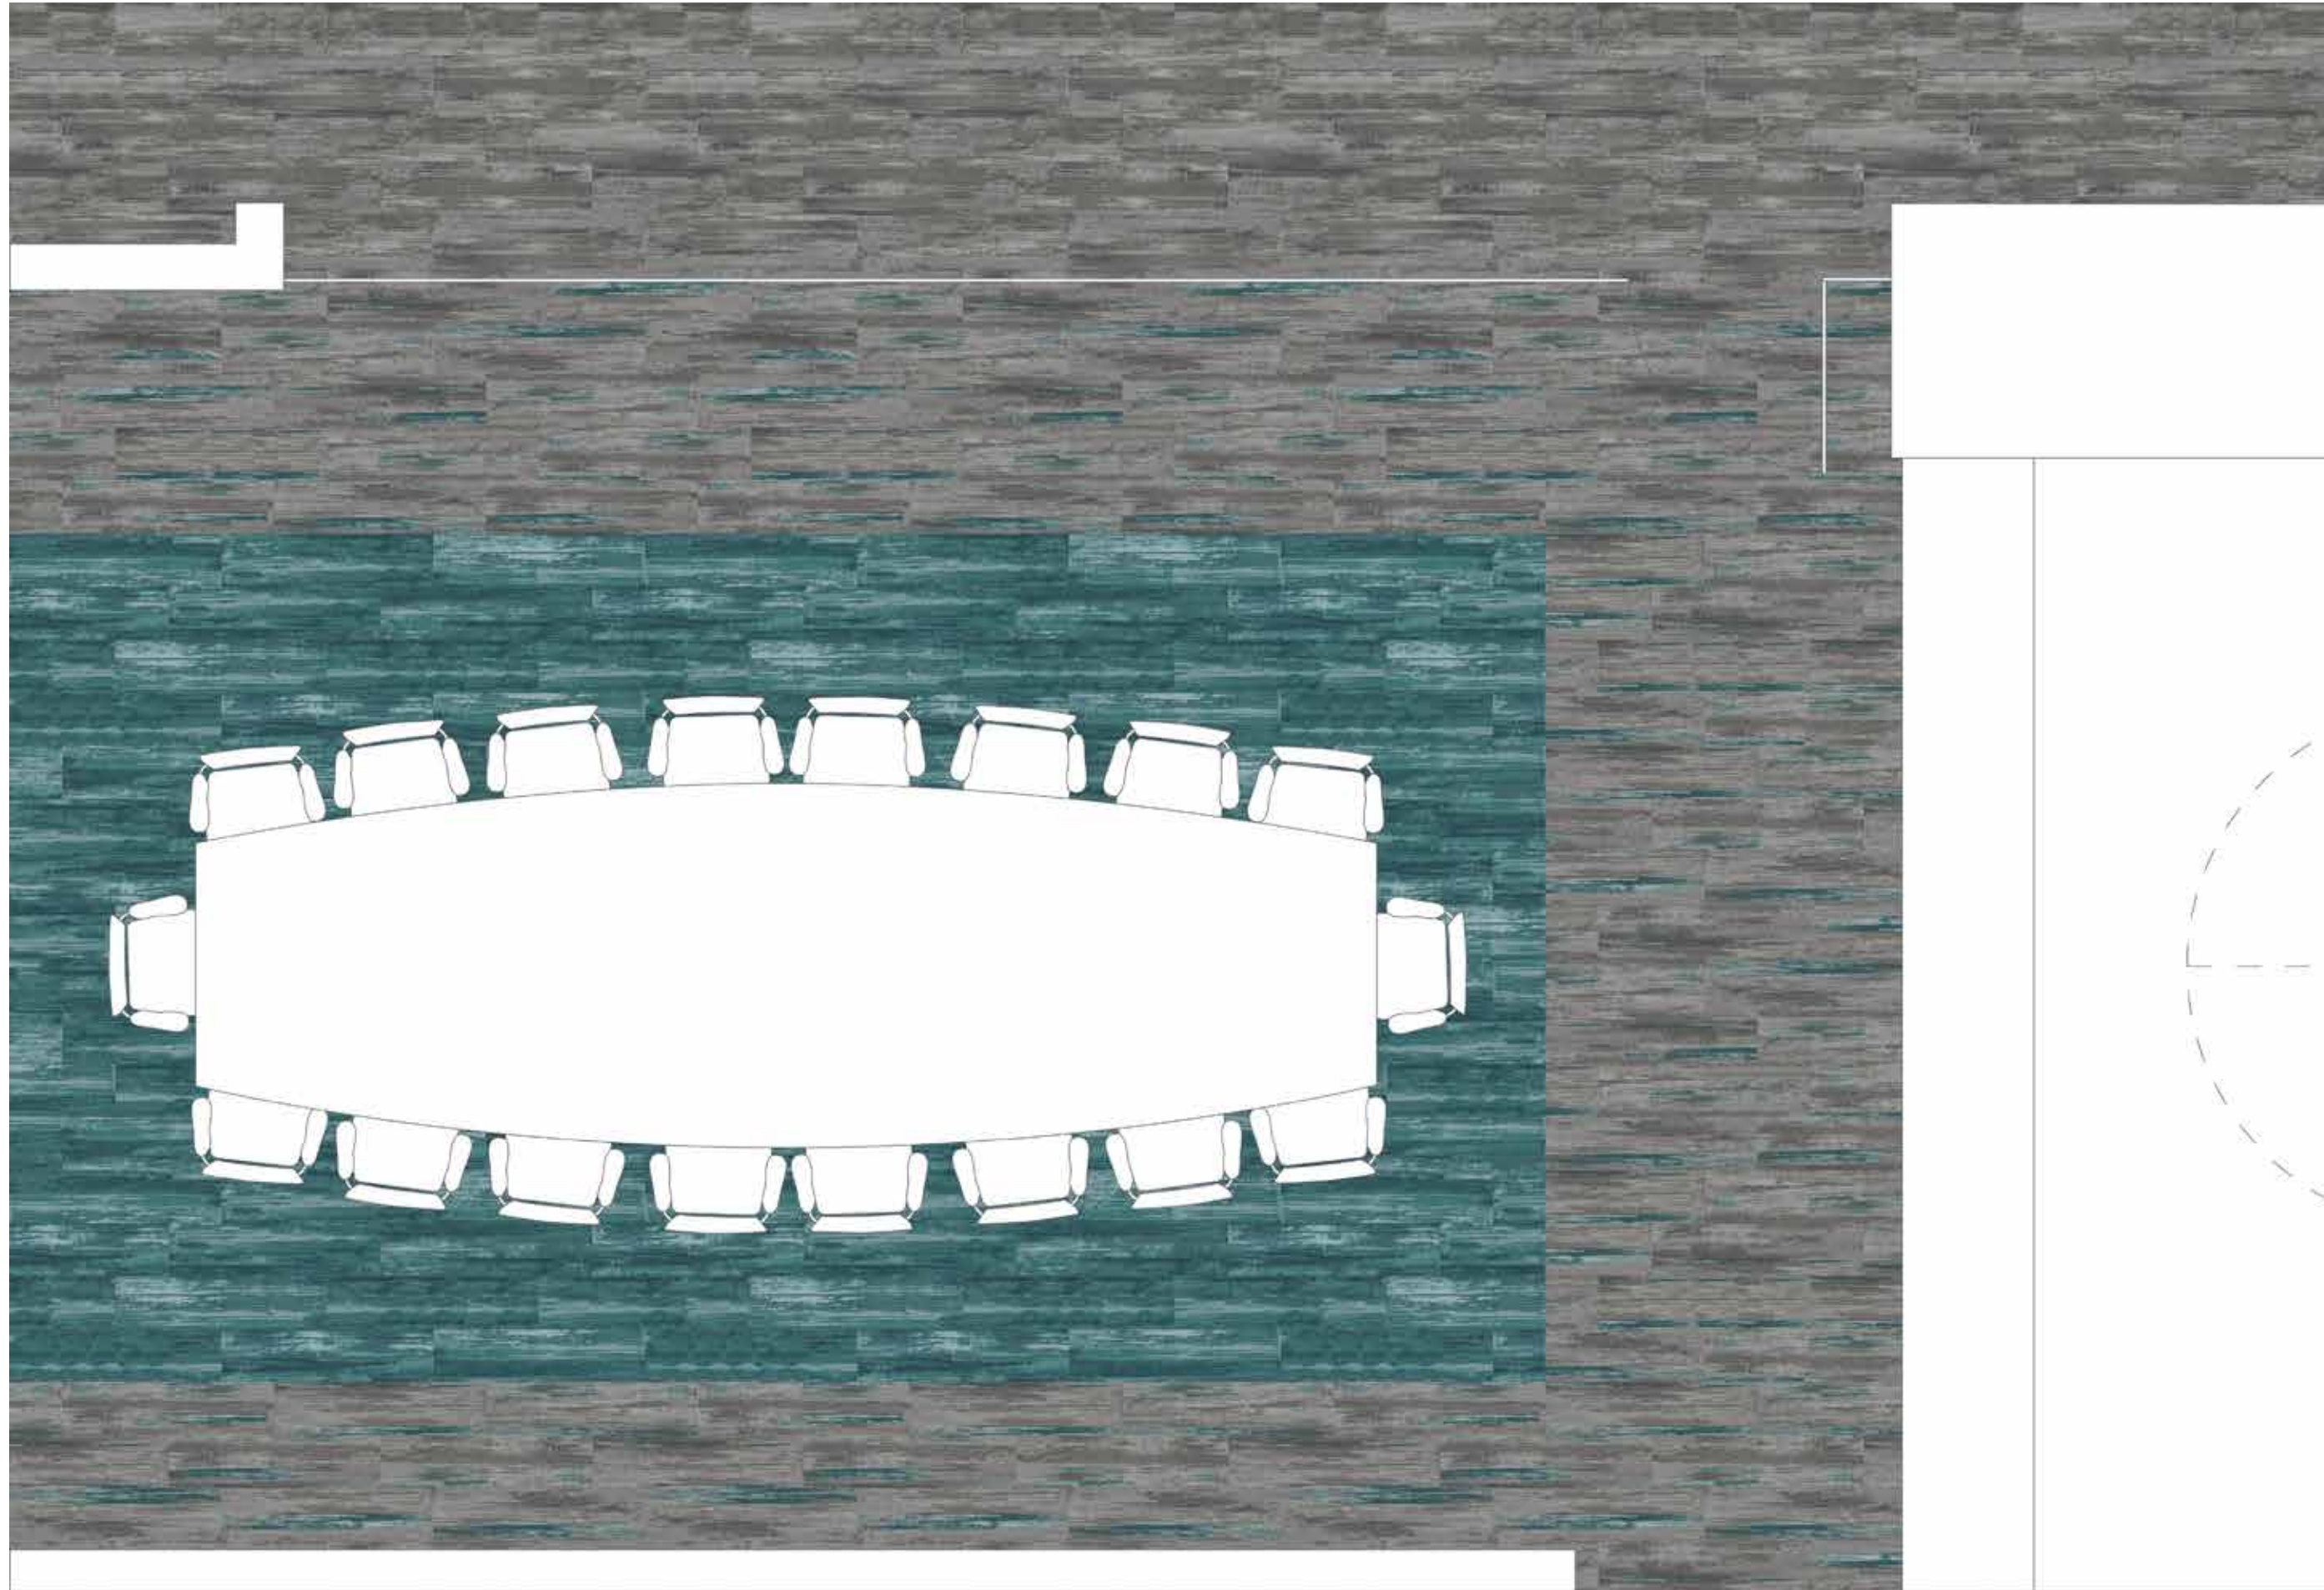

— COL5 FELT GREY

— COL126-5 DRY DOCK

25cm x 1m herringbone tile installation

— COL126 OCEAN MIST

— COL196-201-199 BLUE AGAVE

25cm x 1m herringbone tile installation  
COL201 MALLARD  
COL120-202-65 SULPHUR SPRING  
(inserts)