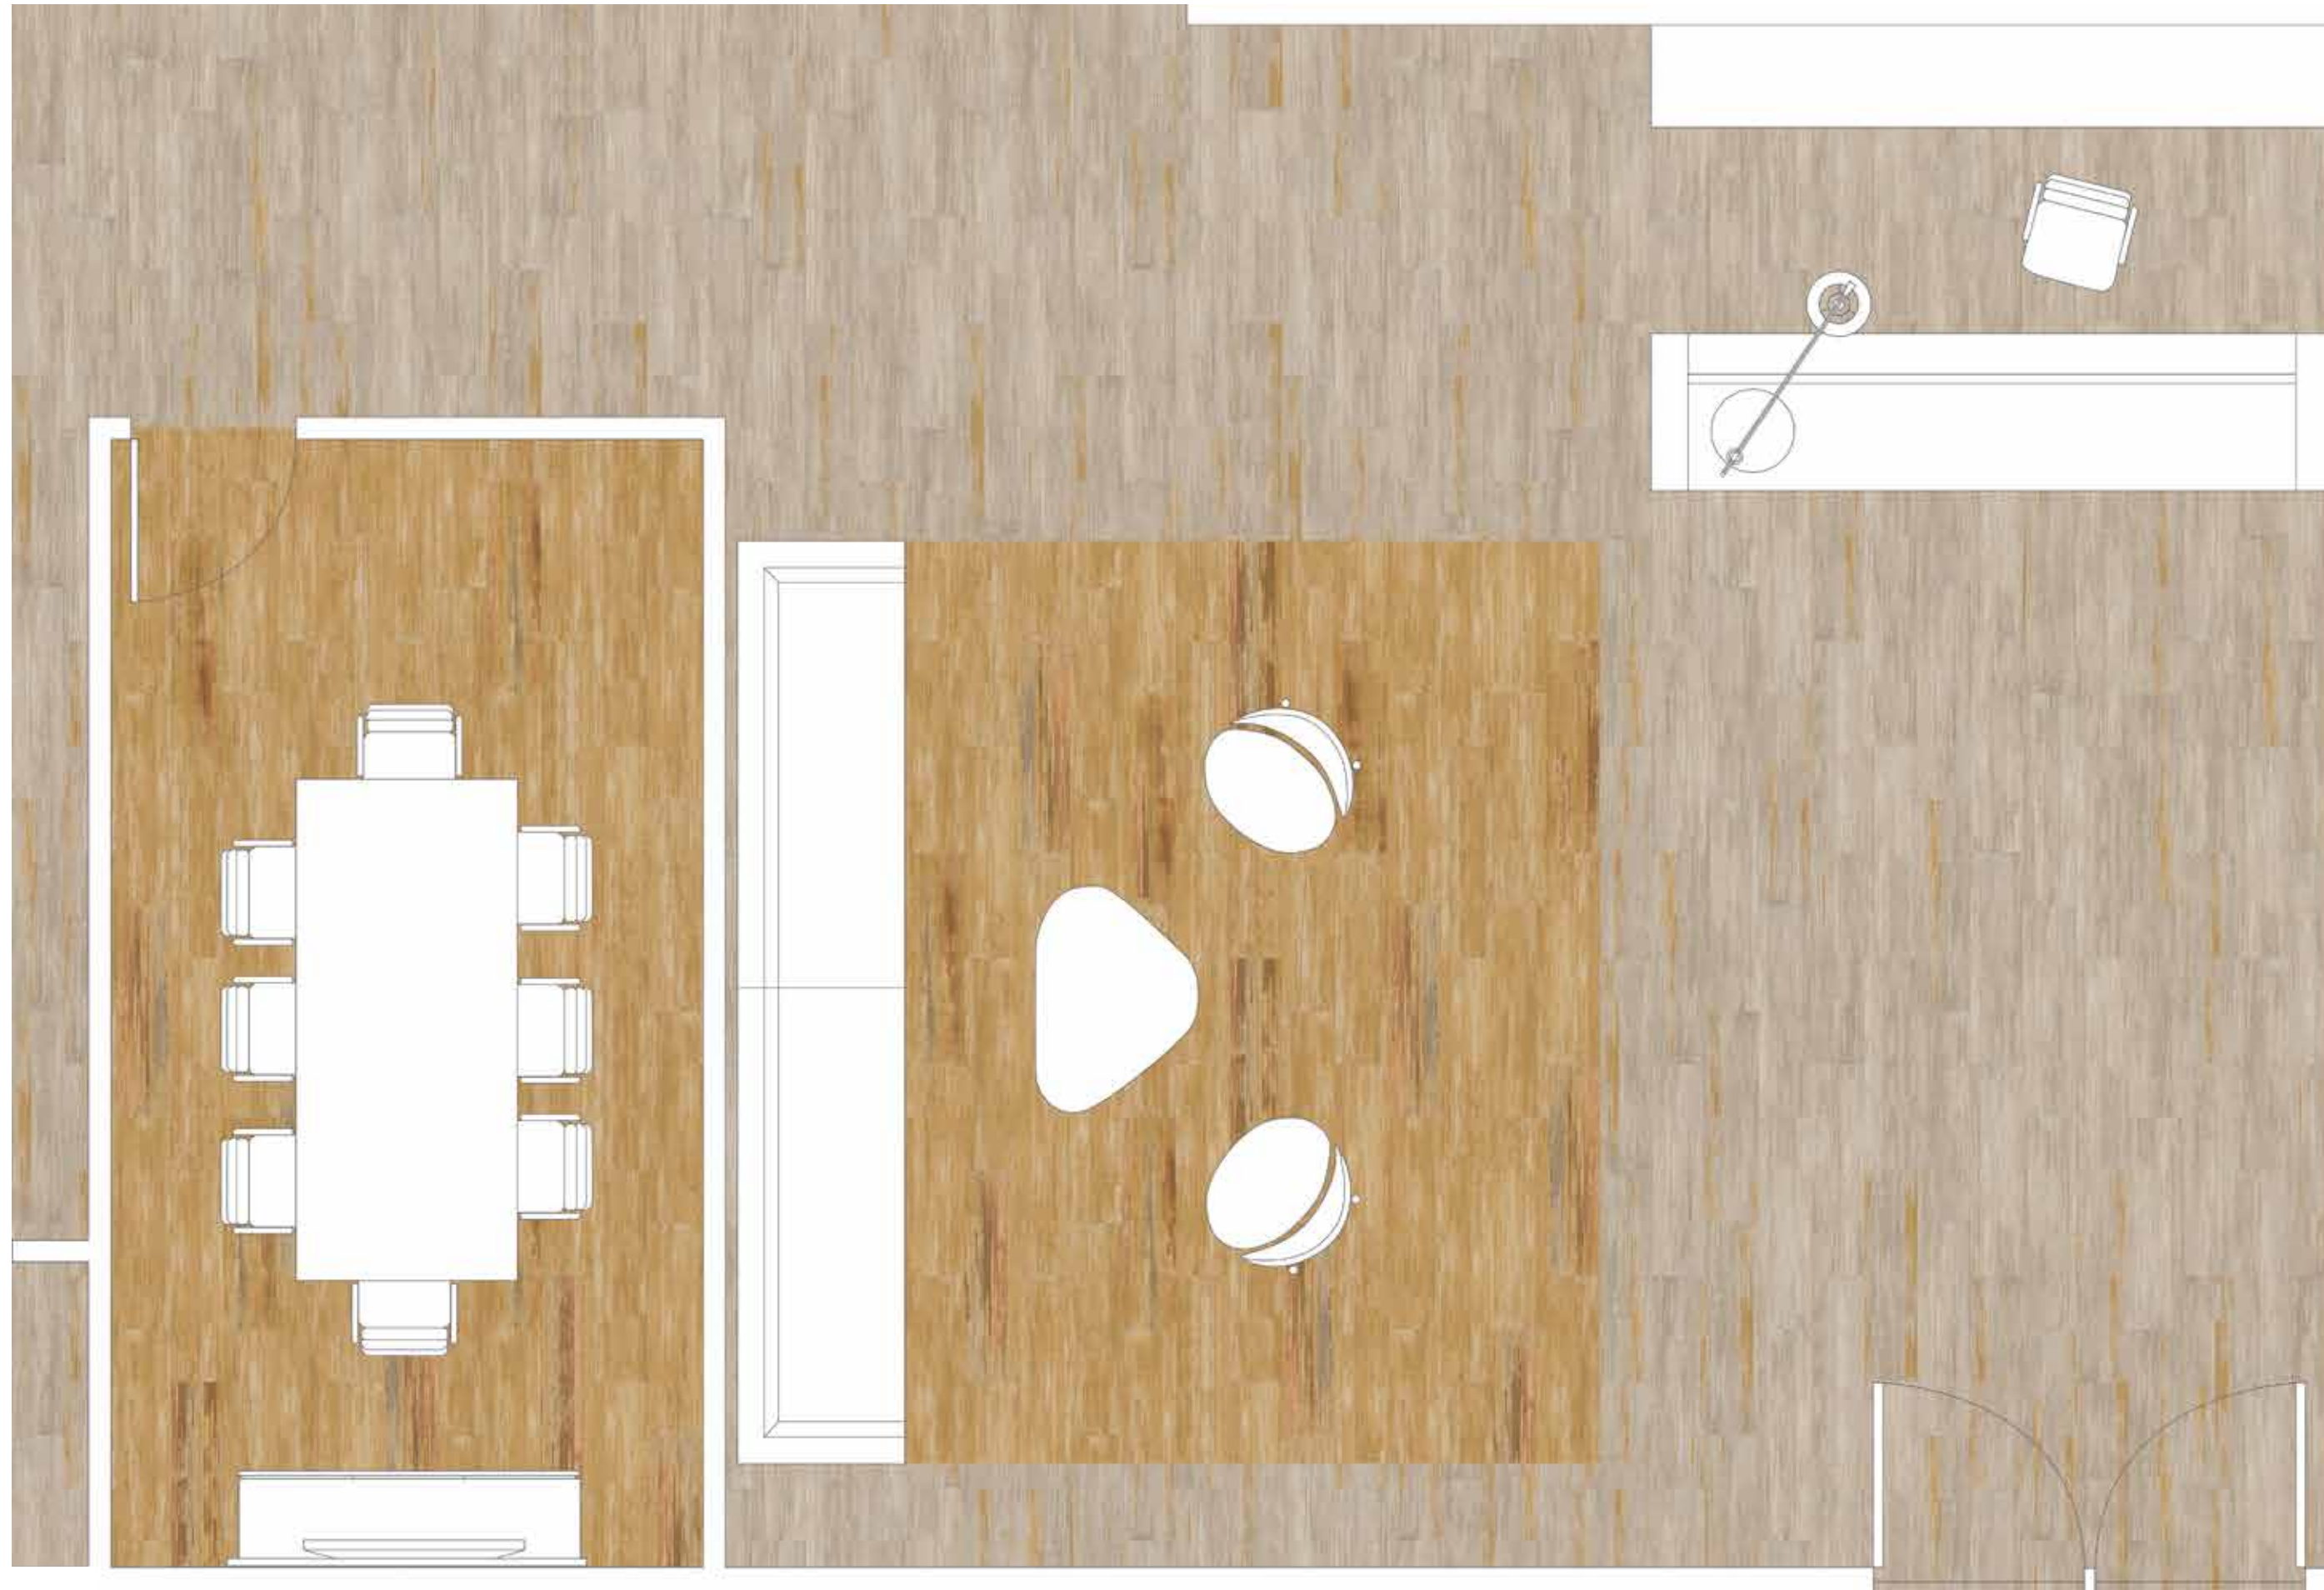

**COLOR FIELD**  
Installation Concepts

25cm x 1m ashlar tile installation  
(left to right)

COL134-21 PASTEL GREY

COL21 NEW SILVER

25cm x 1m herringbone tile installation  
(border)

COL134 FLAXEN

COL65-135-105 TAN AURA (inserts)