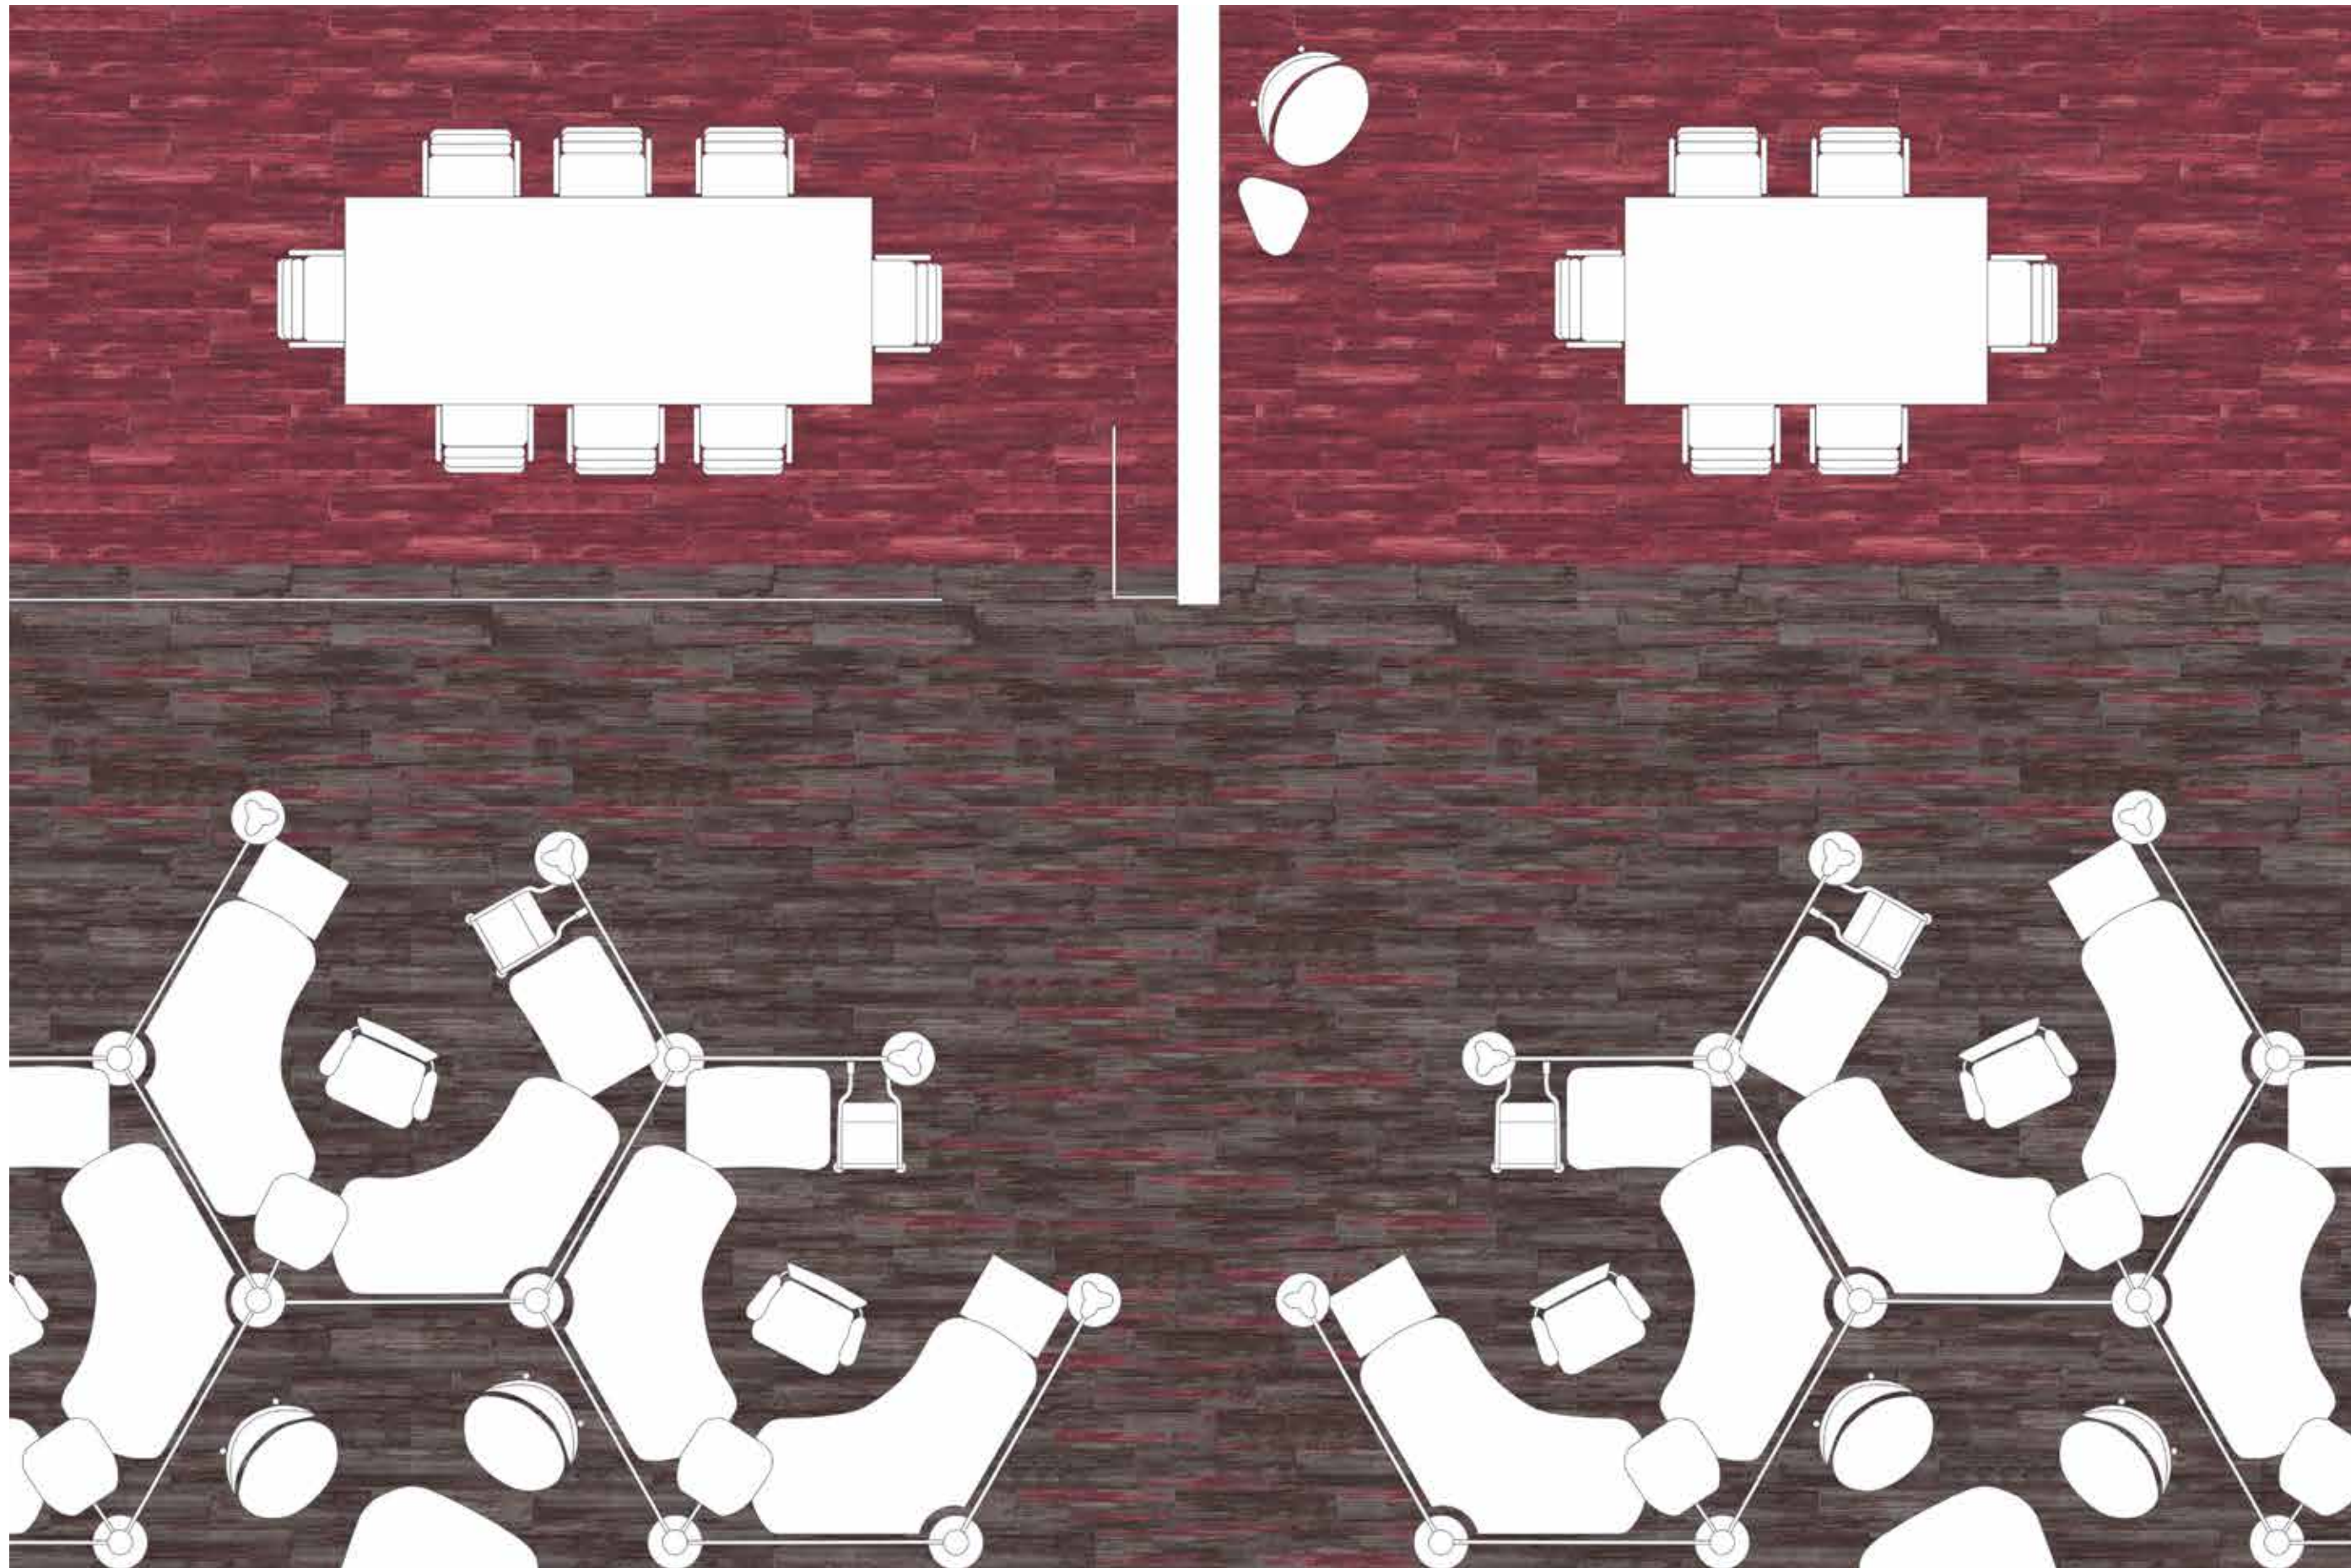

25cm x 1m ashlar tile installation

- COL178 PHANTOM
- COL110-178 SMOKESTAIN
- COL110 LOGANBERRY
- COL110-59-174 NIGHT HORIZON