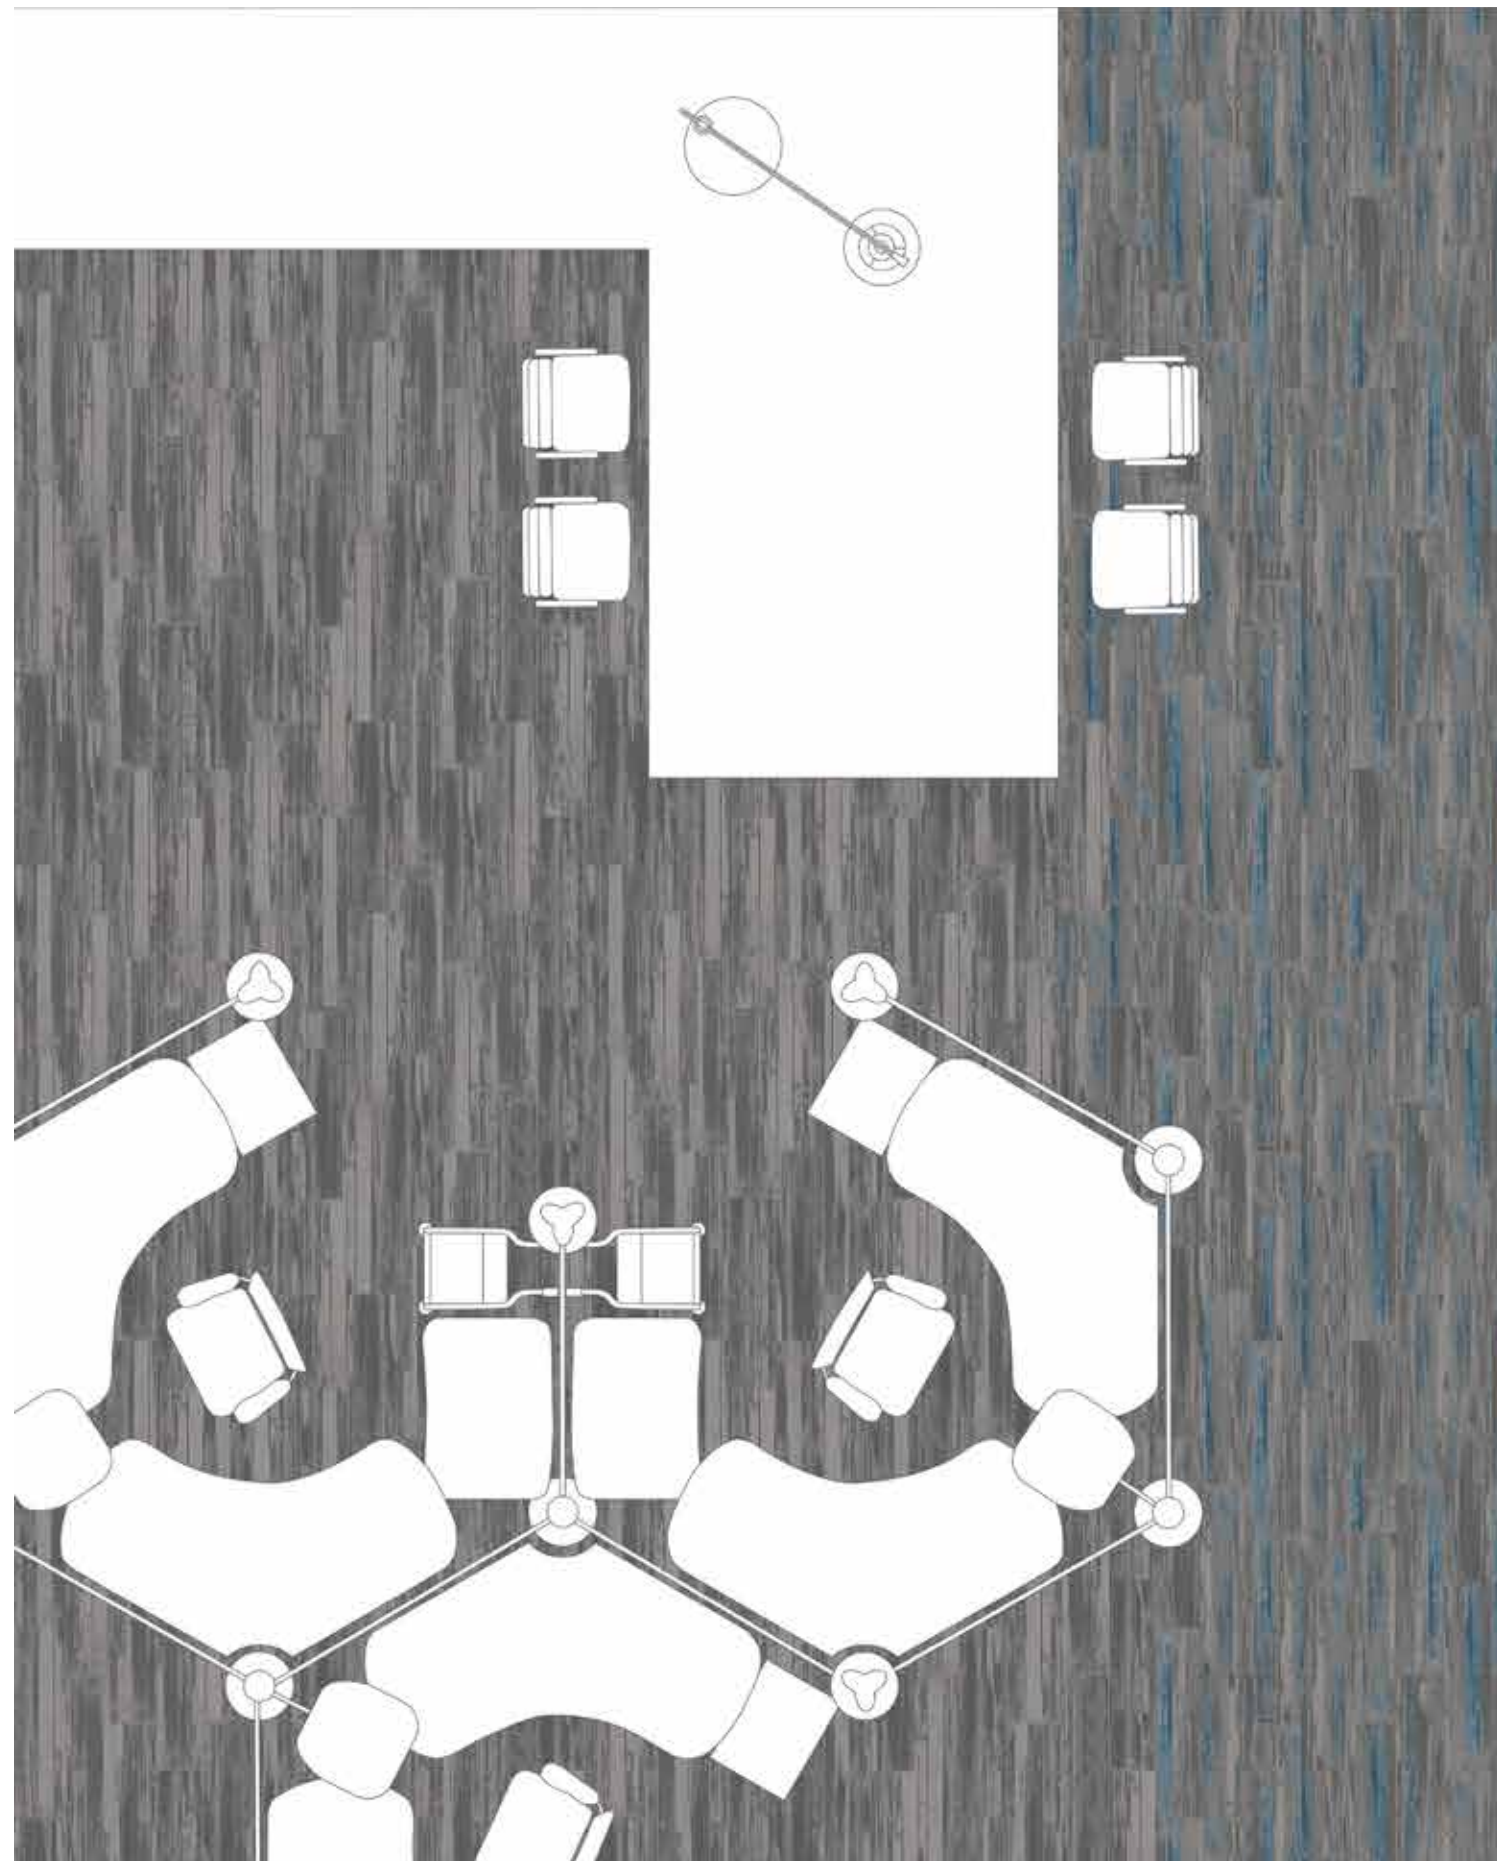

25cm x 1m herringbone tile installation  
(left to right)

COL196-201-199 BLUE AGAVE

COL126 OCEAN MIST

25cm x 1m ashlar tile installation  
(left to right)

COL126-5 DRY DOCK

COL5 FELT GREY

25cm x 1m ashlar tile installation