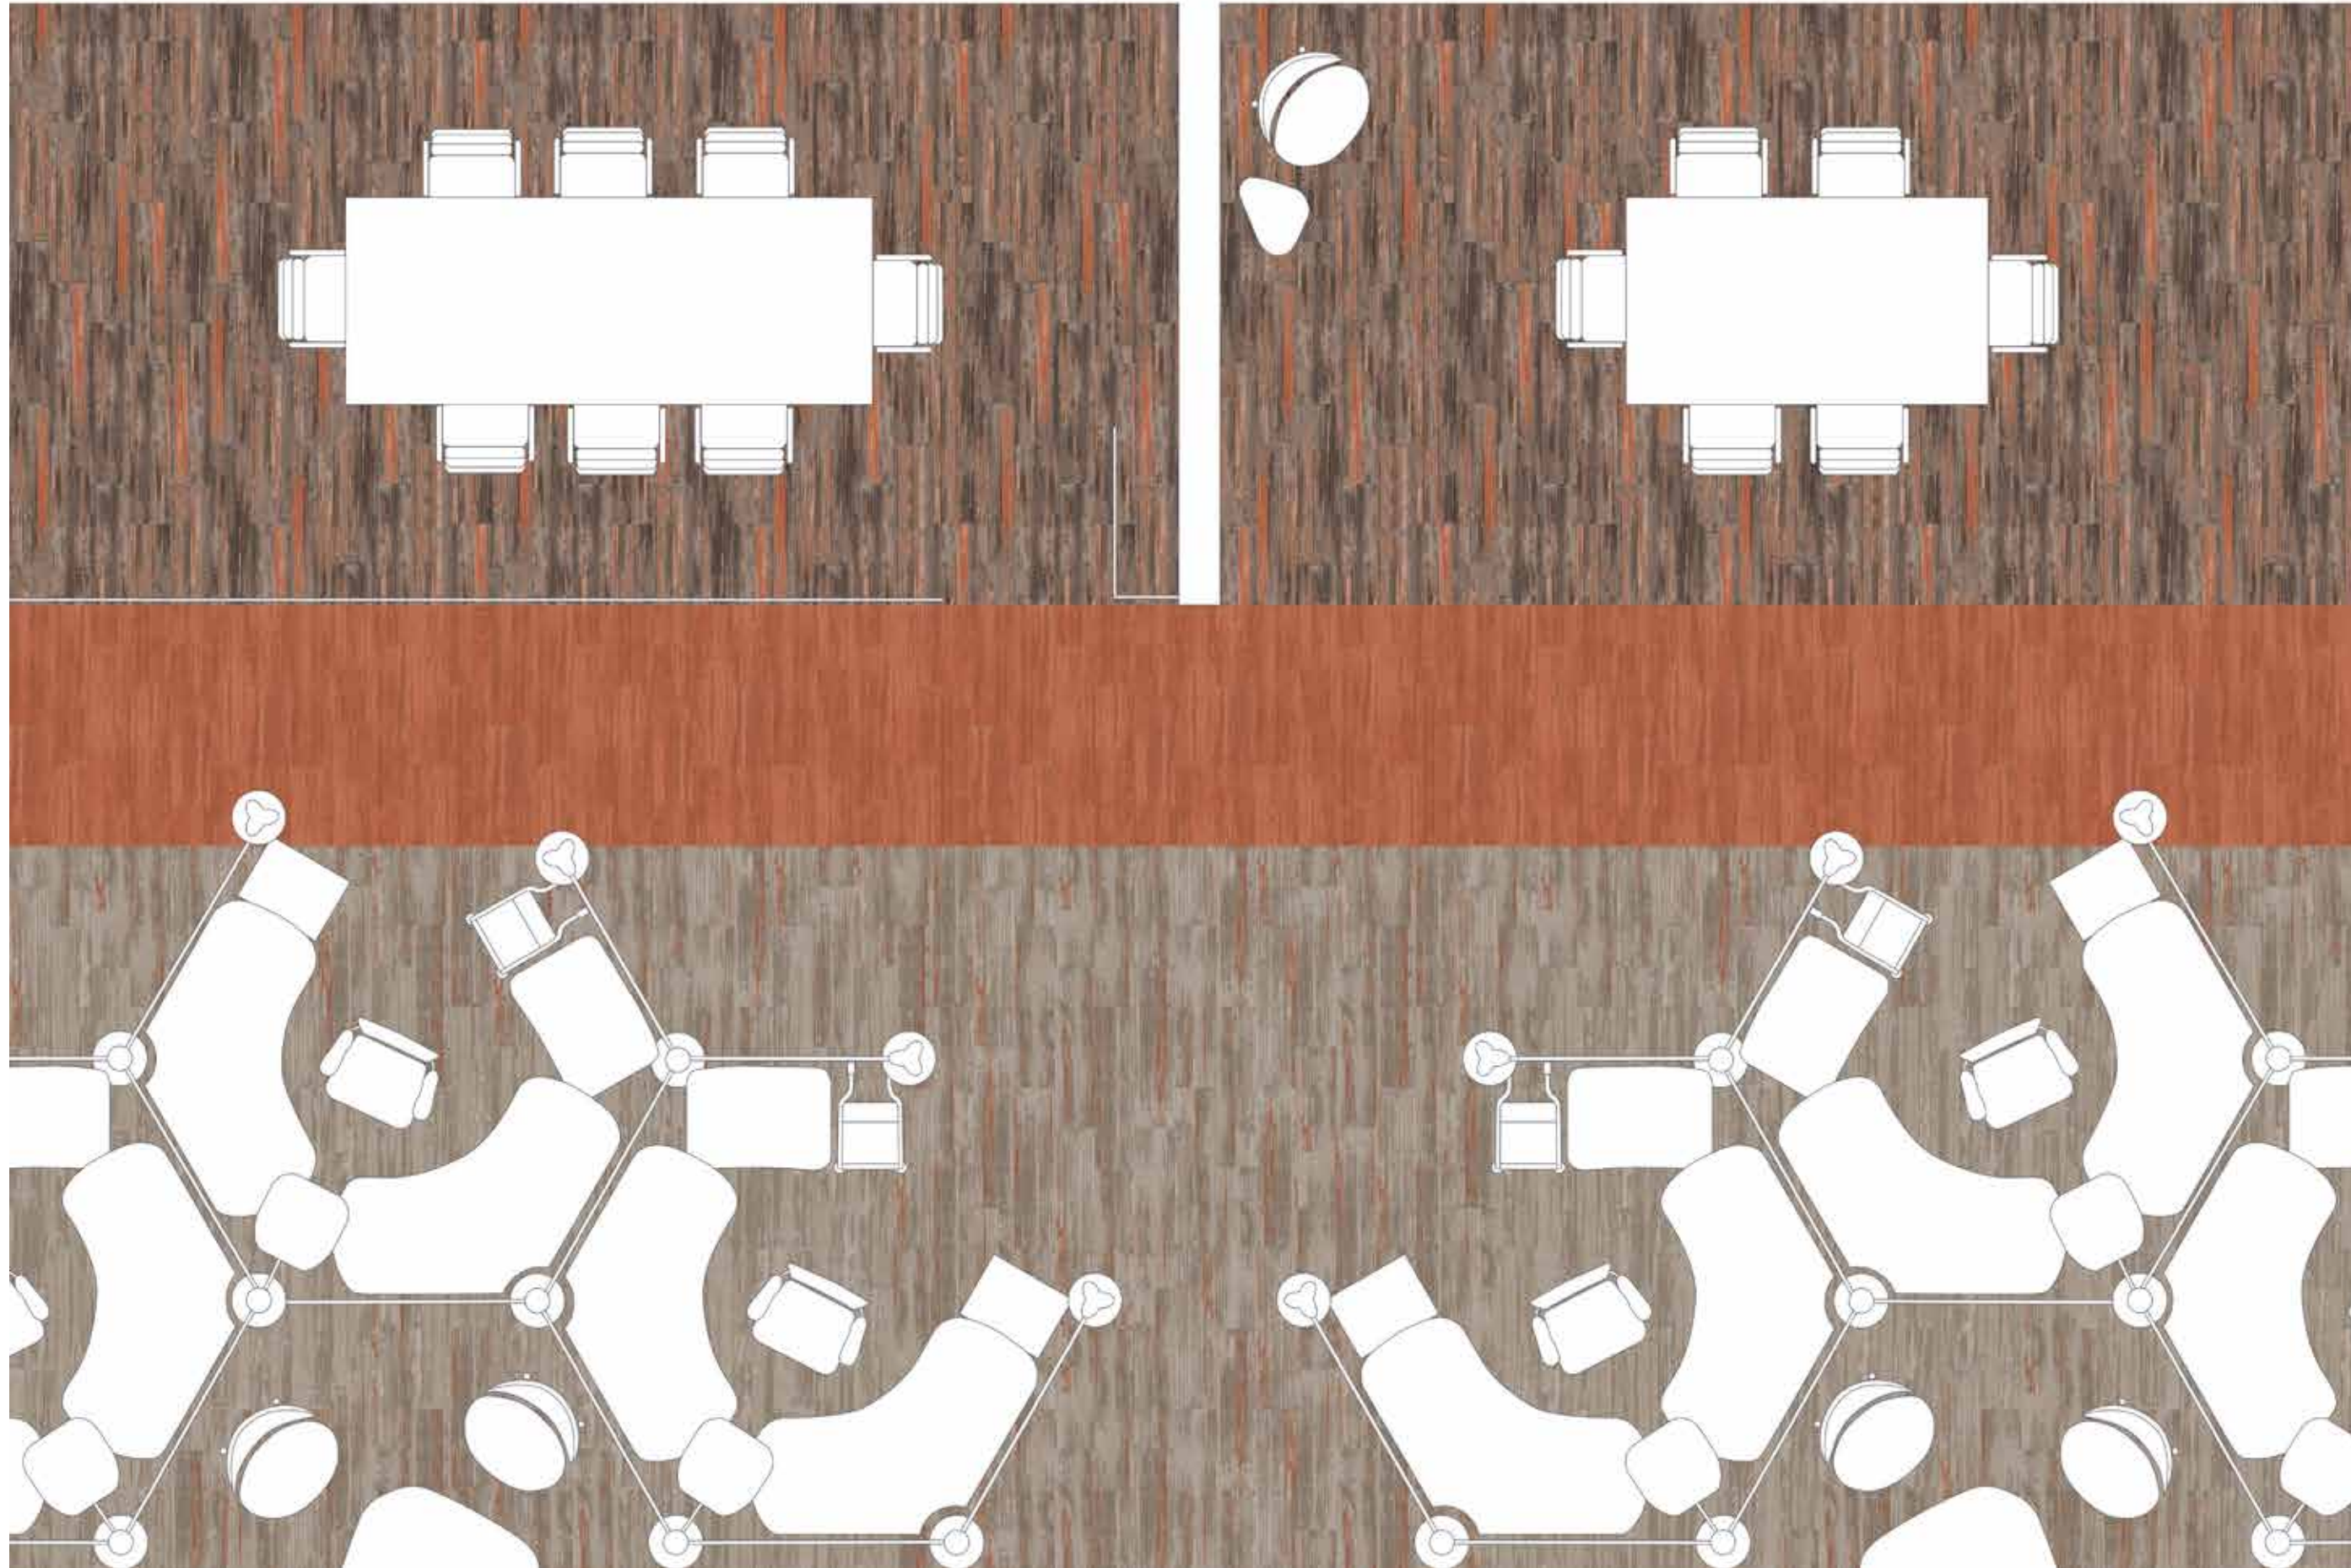

25cm x 1m ashlar tile installation

- COL122 PALE GULL
- COL70-122 COPPER STRAND
- COL70 TAWNY
- COL96-70-33 IRON OXIDE