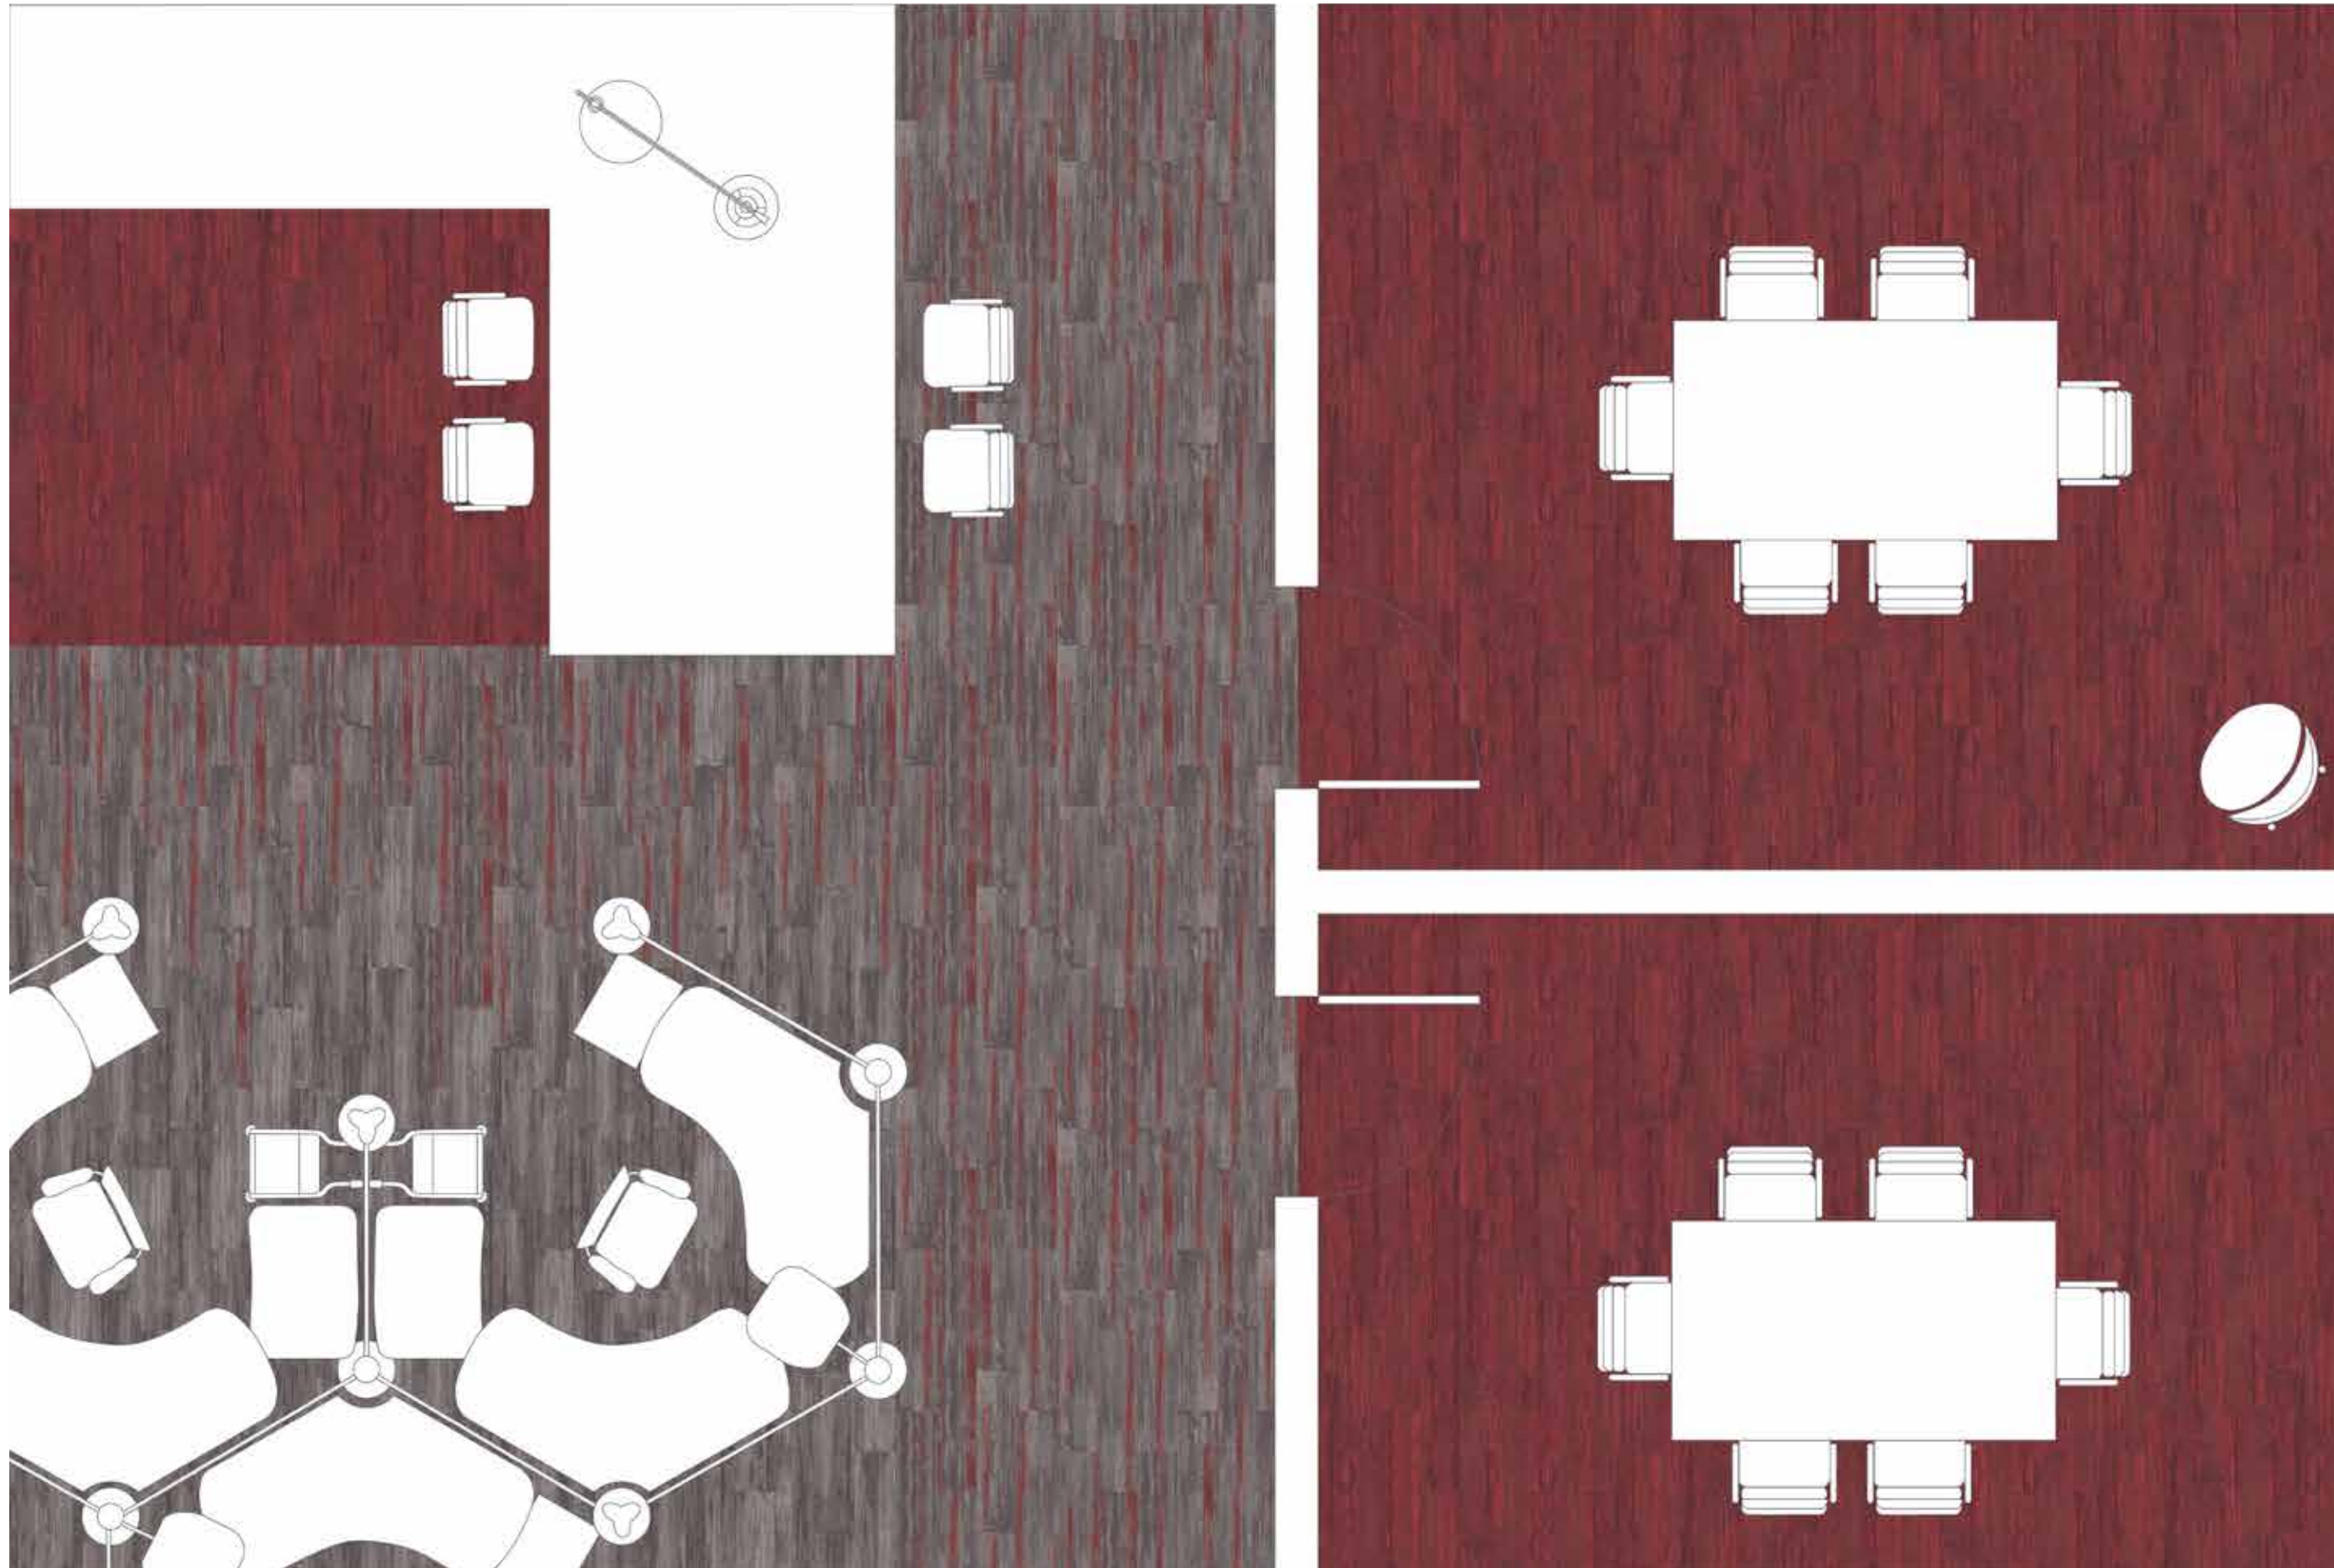

25cm x 1m ashlar tile installation

- COL120 CHIMNEY
- COL60-120 EMBERS
- COL60 VINOSO