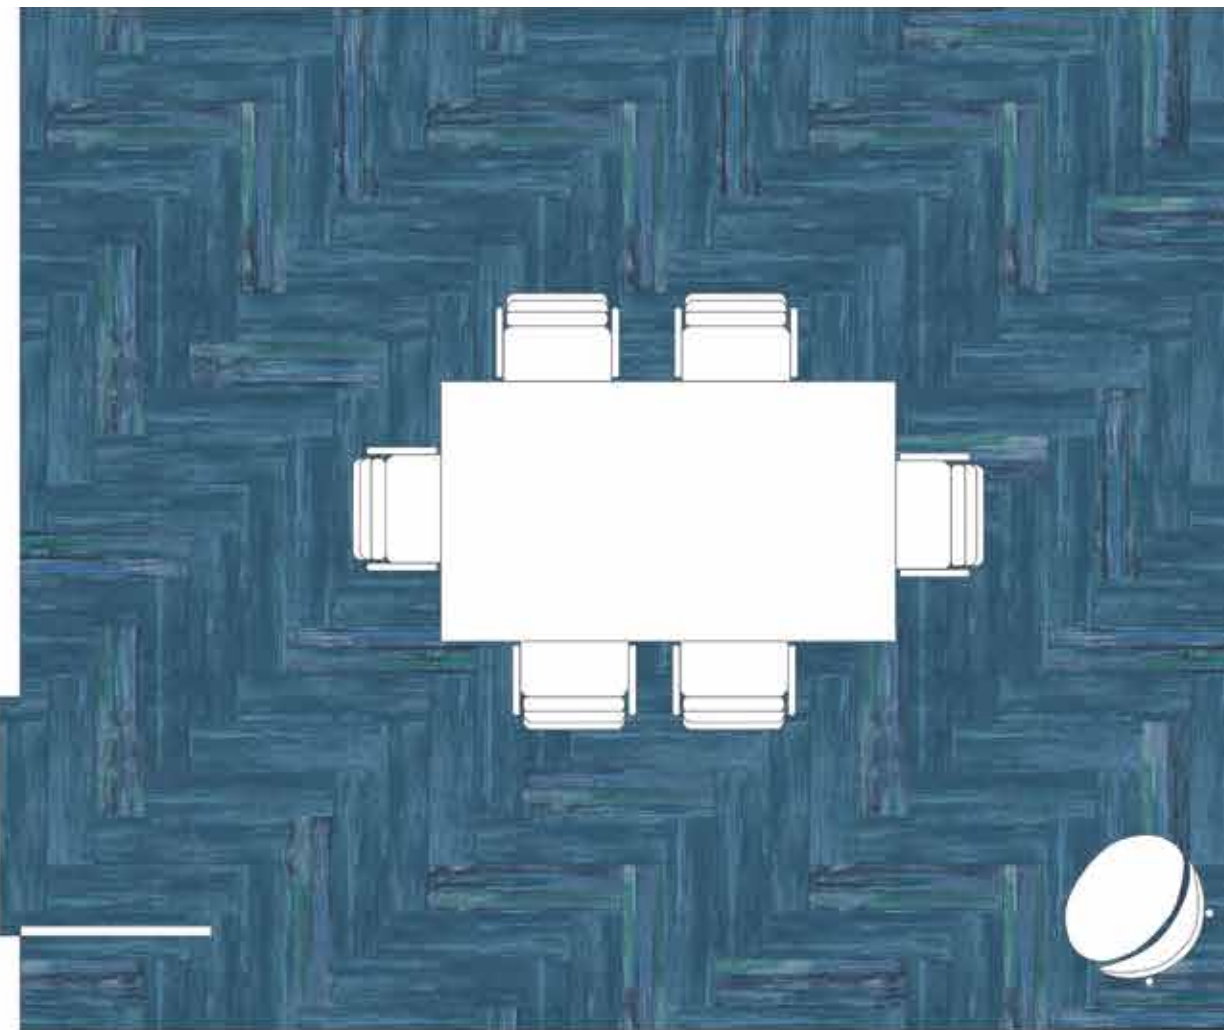

25cm x 1m herringbone tile installation  
(left to right)

COL196-201-199 BLUE AGAVE

COL126 OCEAN MIST

25cm x 1m ashlar tile installation  
(left to right)

COL126-5 DRY DOCK

COL5 FELT GREY

25cm x 1m ashlar tile installation