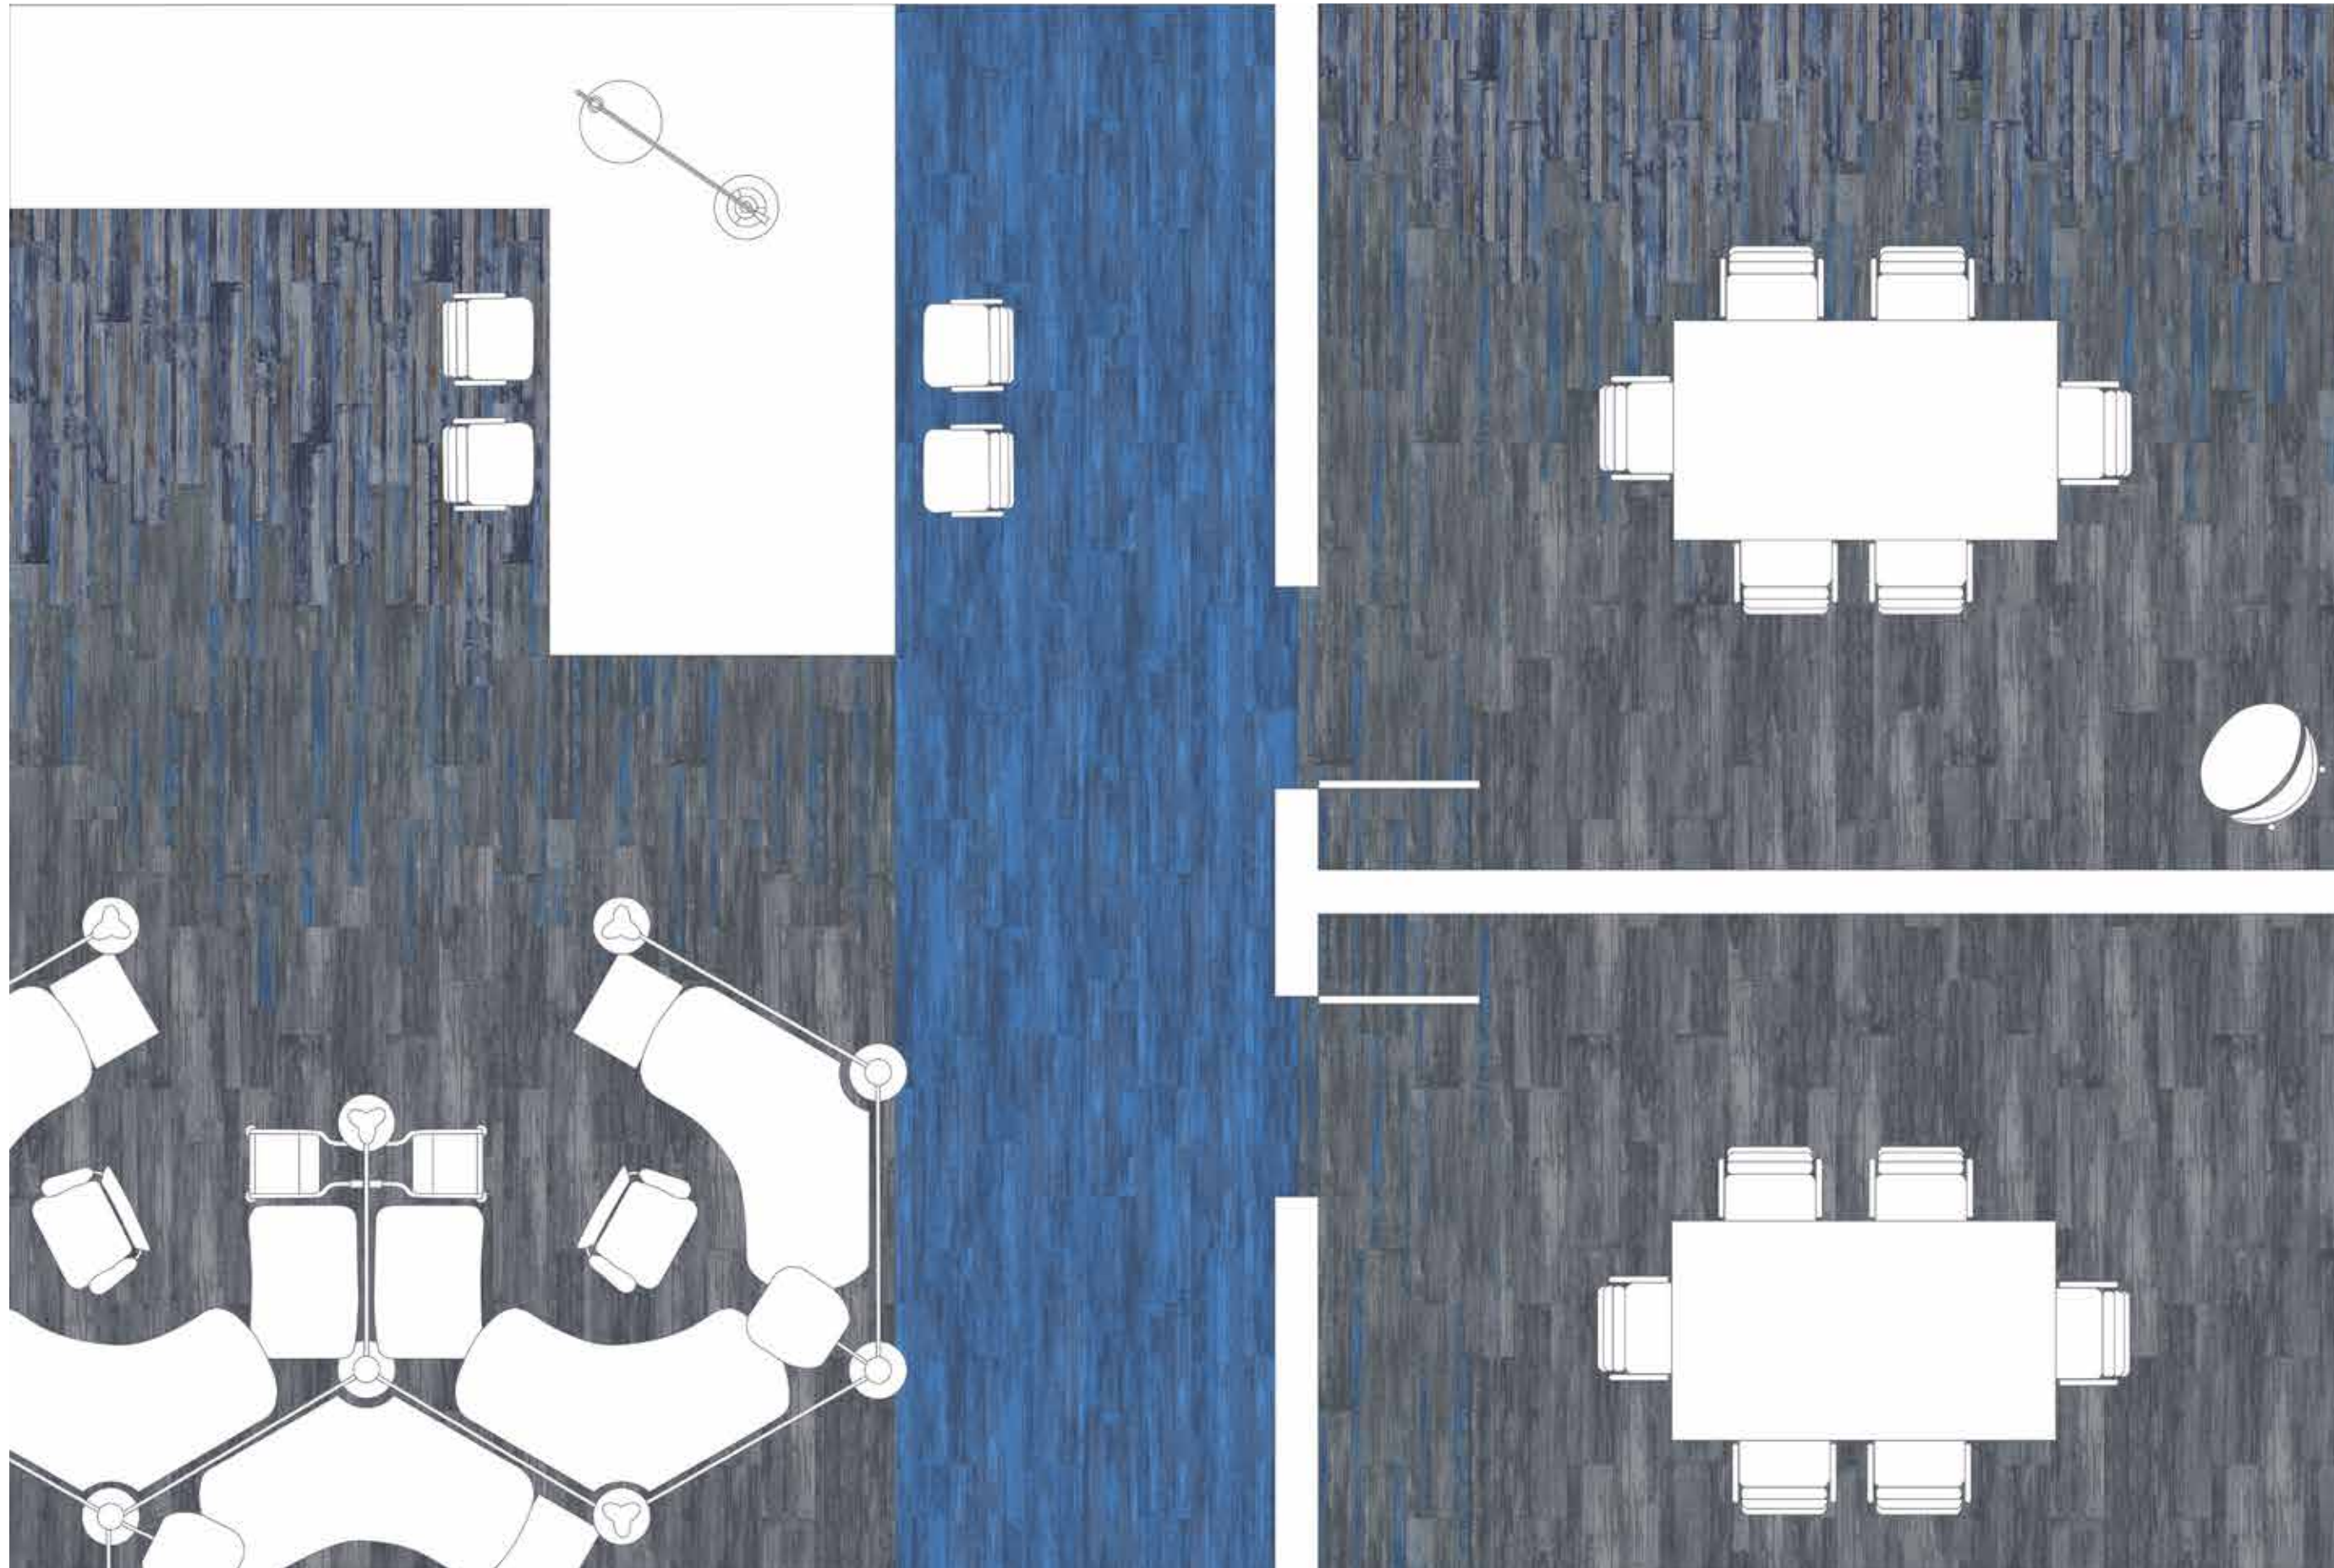

25cm x 1m ashlar tile installation

- COL154 RUNE
- COL170-154 CLOUDBURST
- COL170 BLUE HEAVEN
- COL182-94-48 OIL BLUE