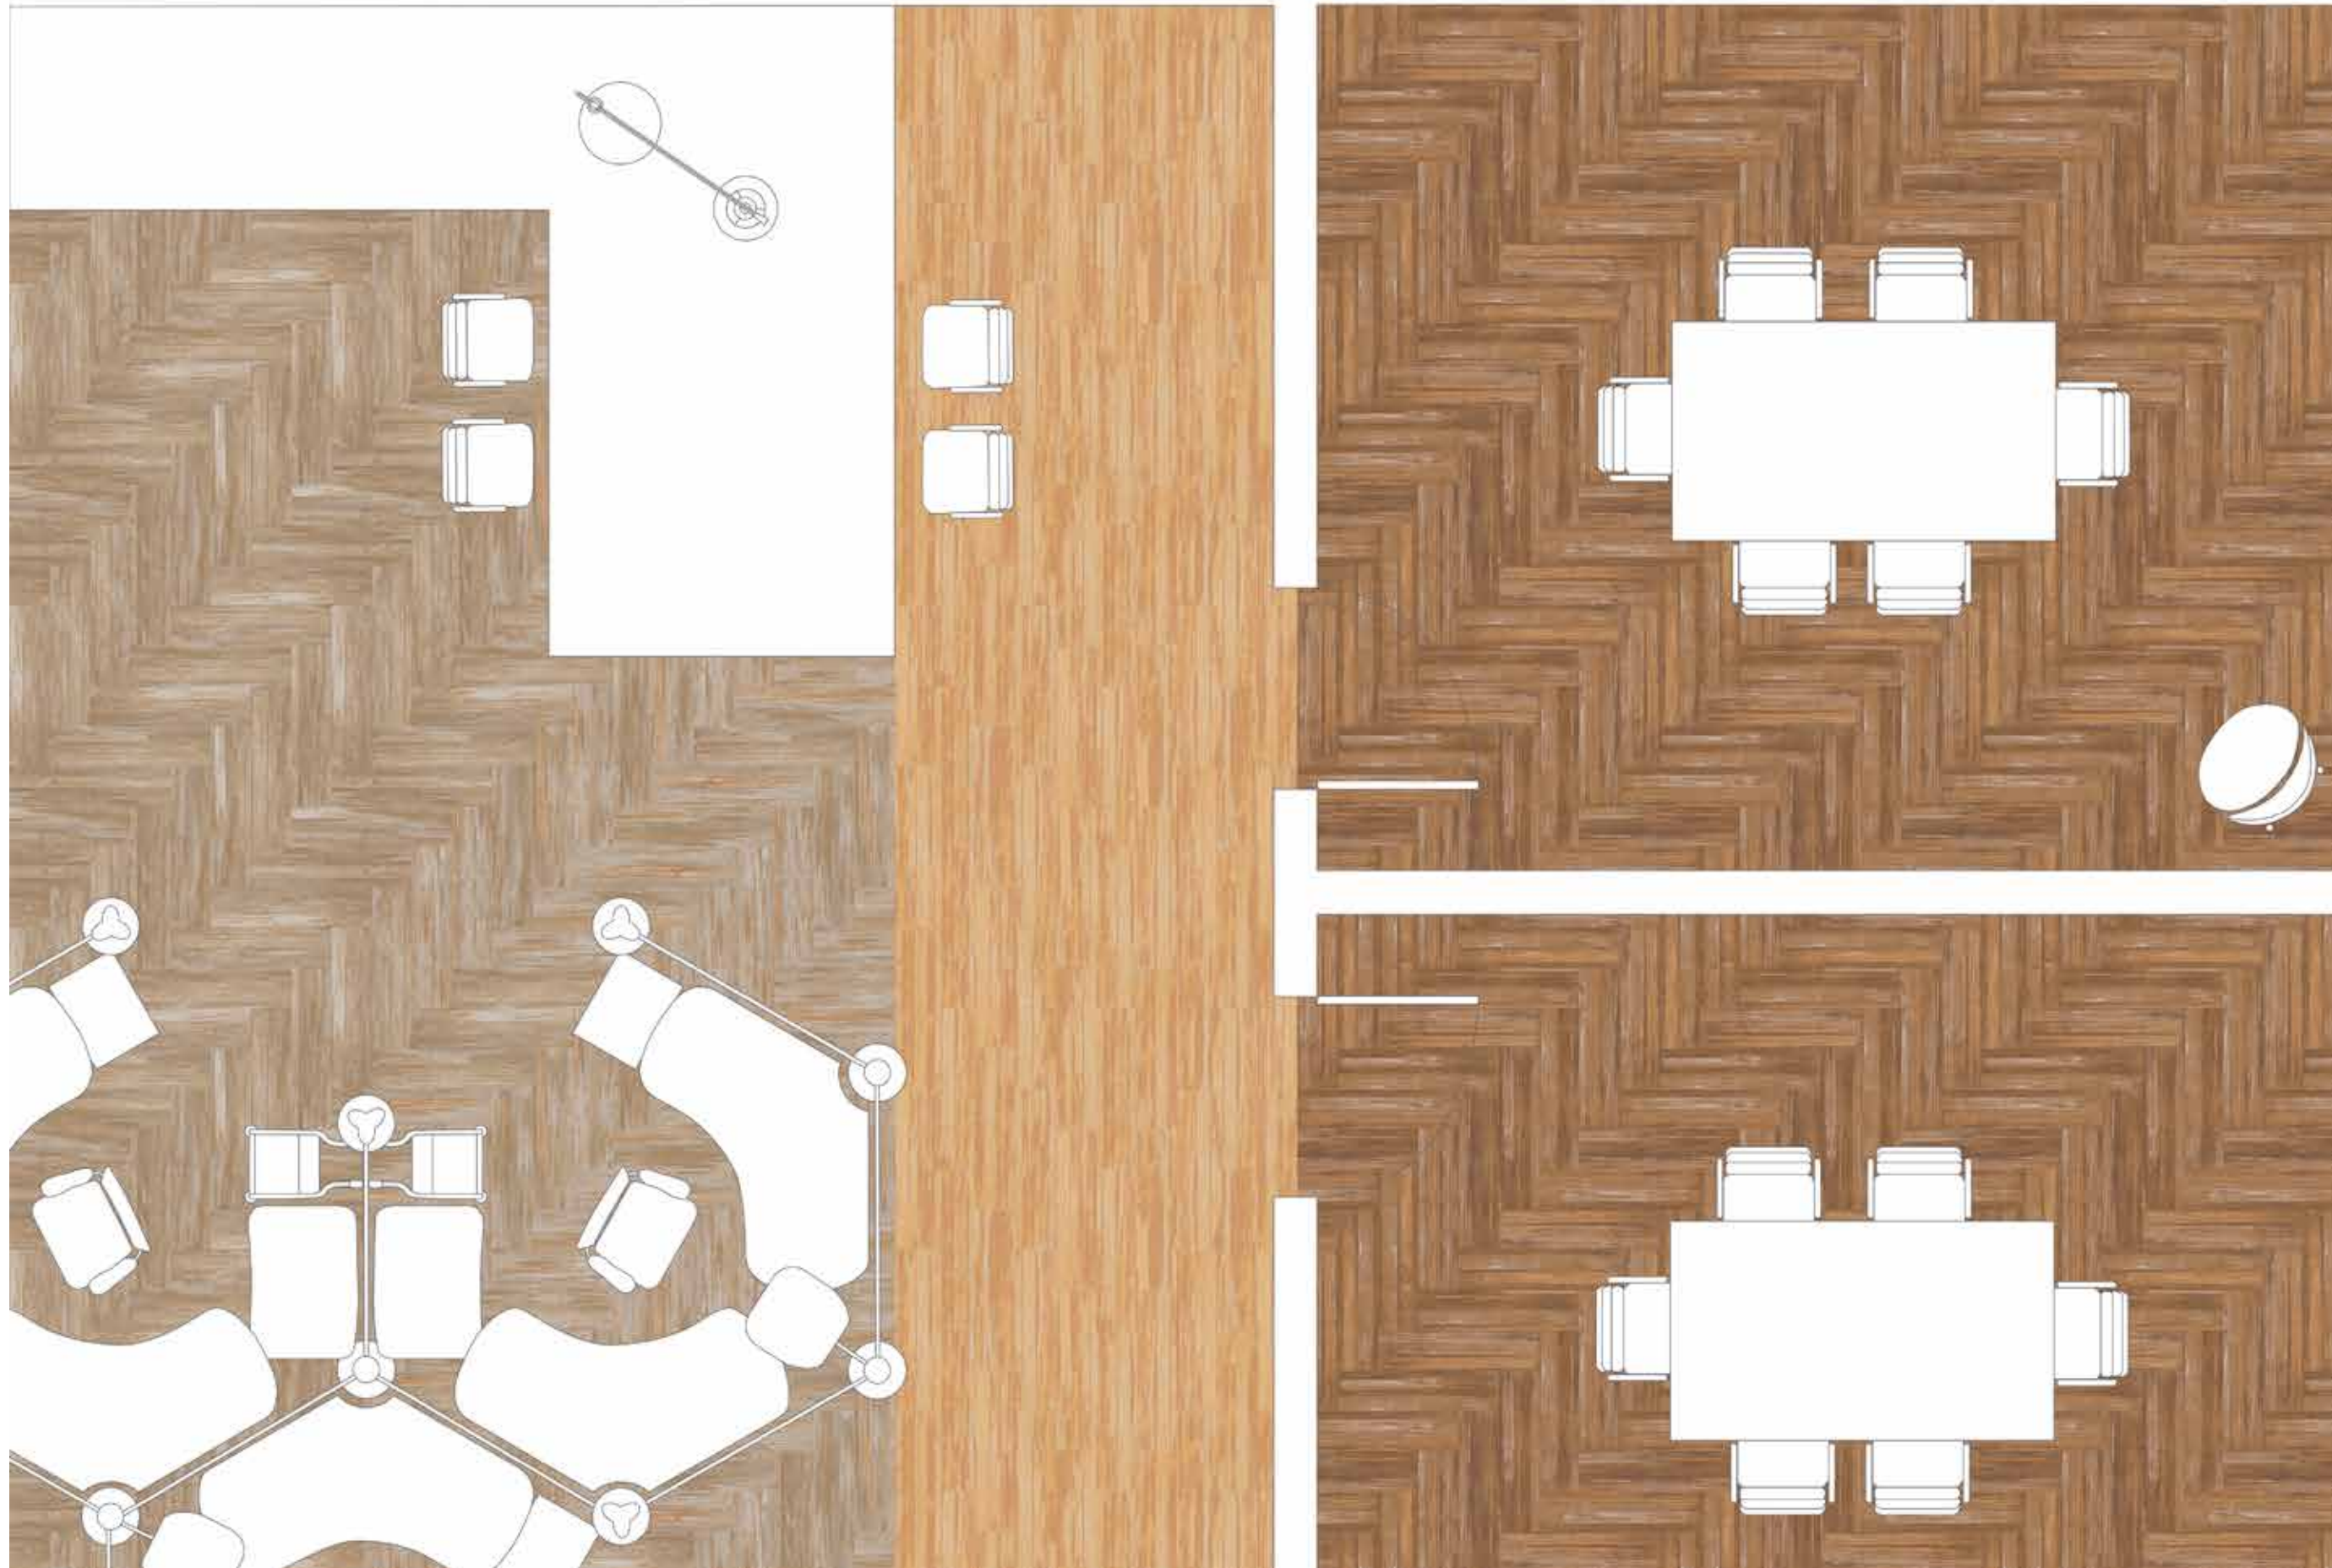

25cm x 1m herringbone tile installation

- COL39 THRUSH
- COL105-39 SHAGBARK
- COL77-136-167 BUCKTHORN

25cm x 1m ashlar tile installation

- COL105 GOLD LEAF