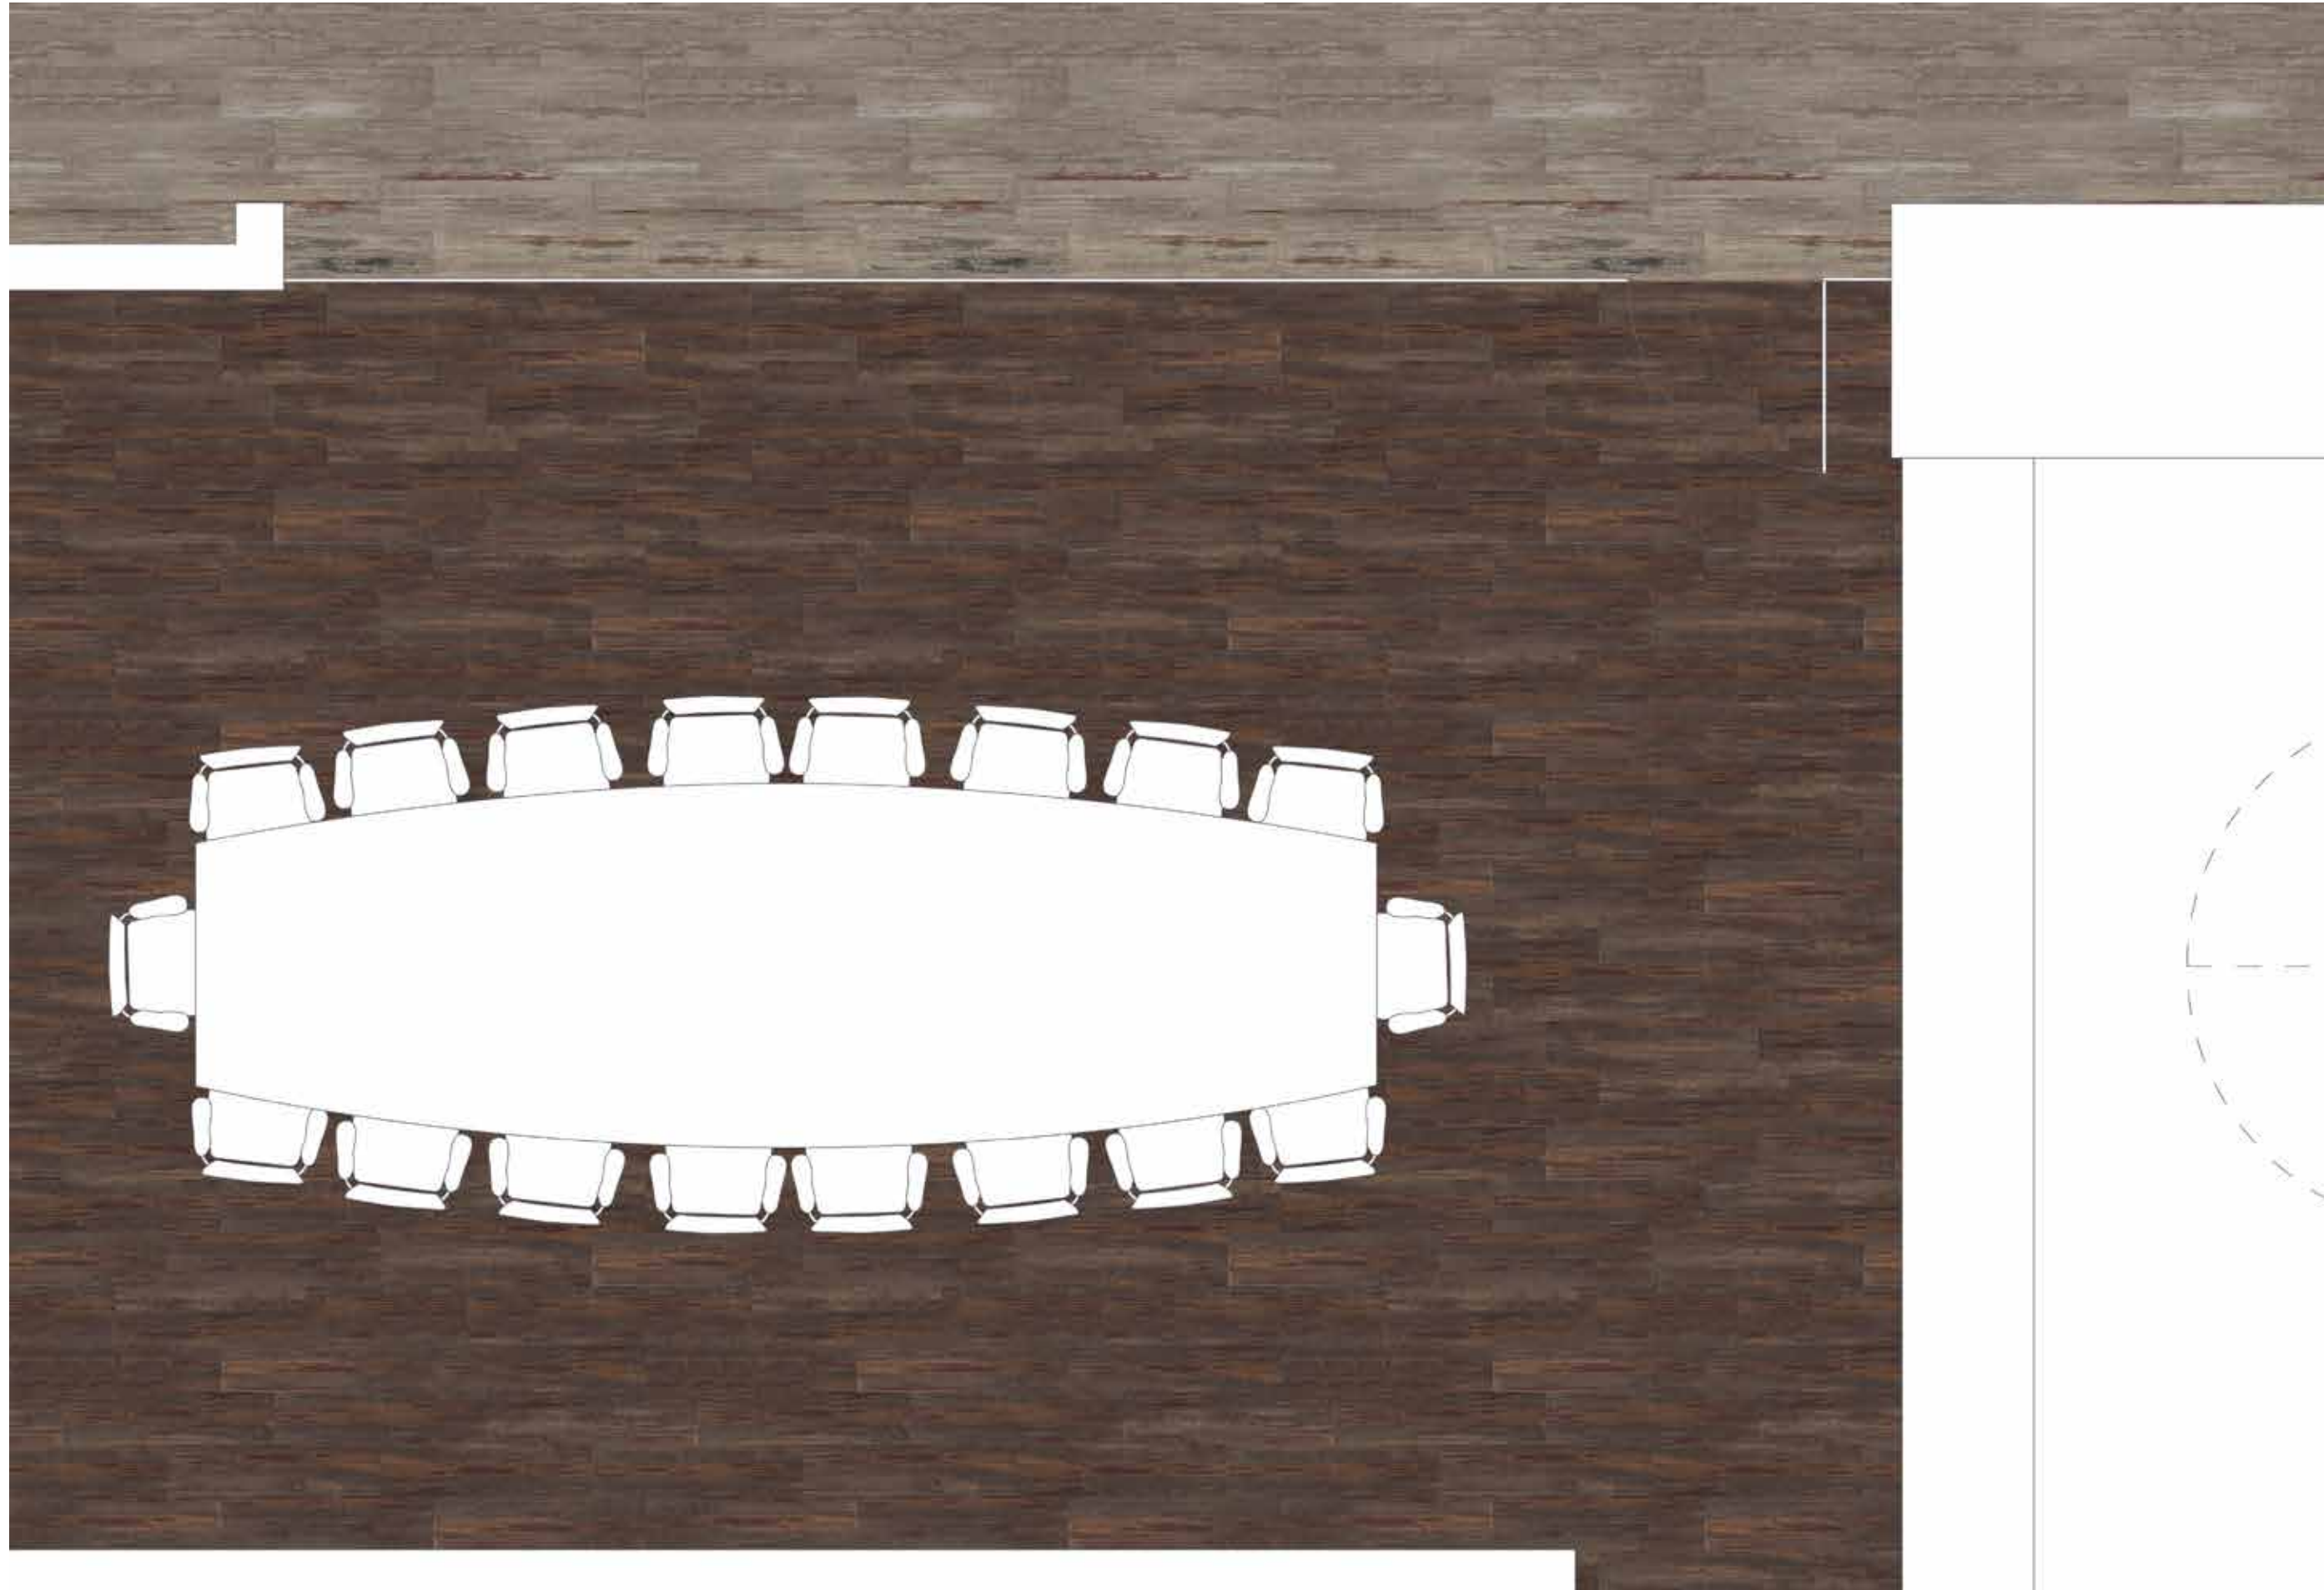

25cm x 1m ashlar tile installation  
(left to right)

COL53-40-96 GRANITE MOSS

COL114 SORREL

COL114-124 BARNWOOD

COL124 BIRCH SHADOW

25cm x 1m ashlar tile installation

- COL124 BIRCH SHADOW
- COL114-124 BARNWOOD
- COL114 SORREL
- COL53-40-96 GRANITE MOSS