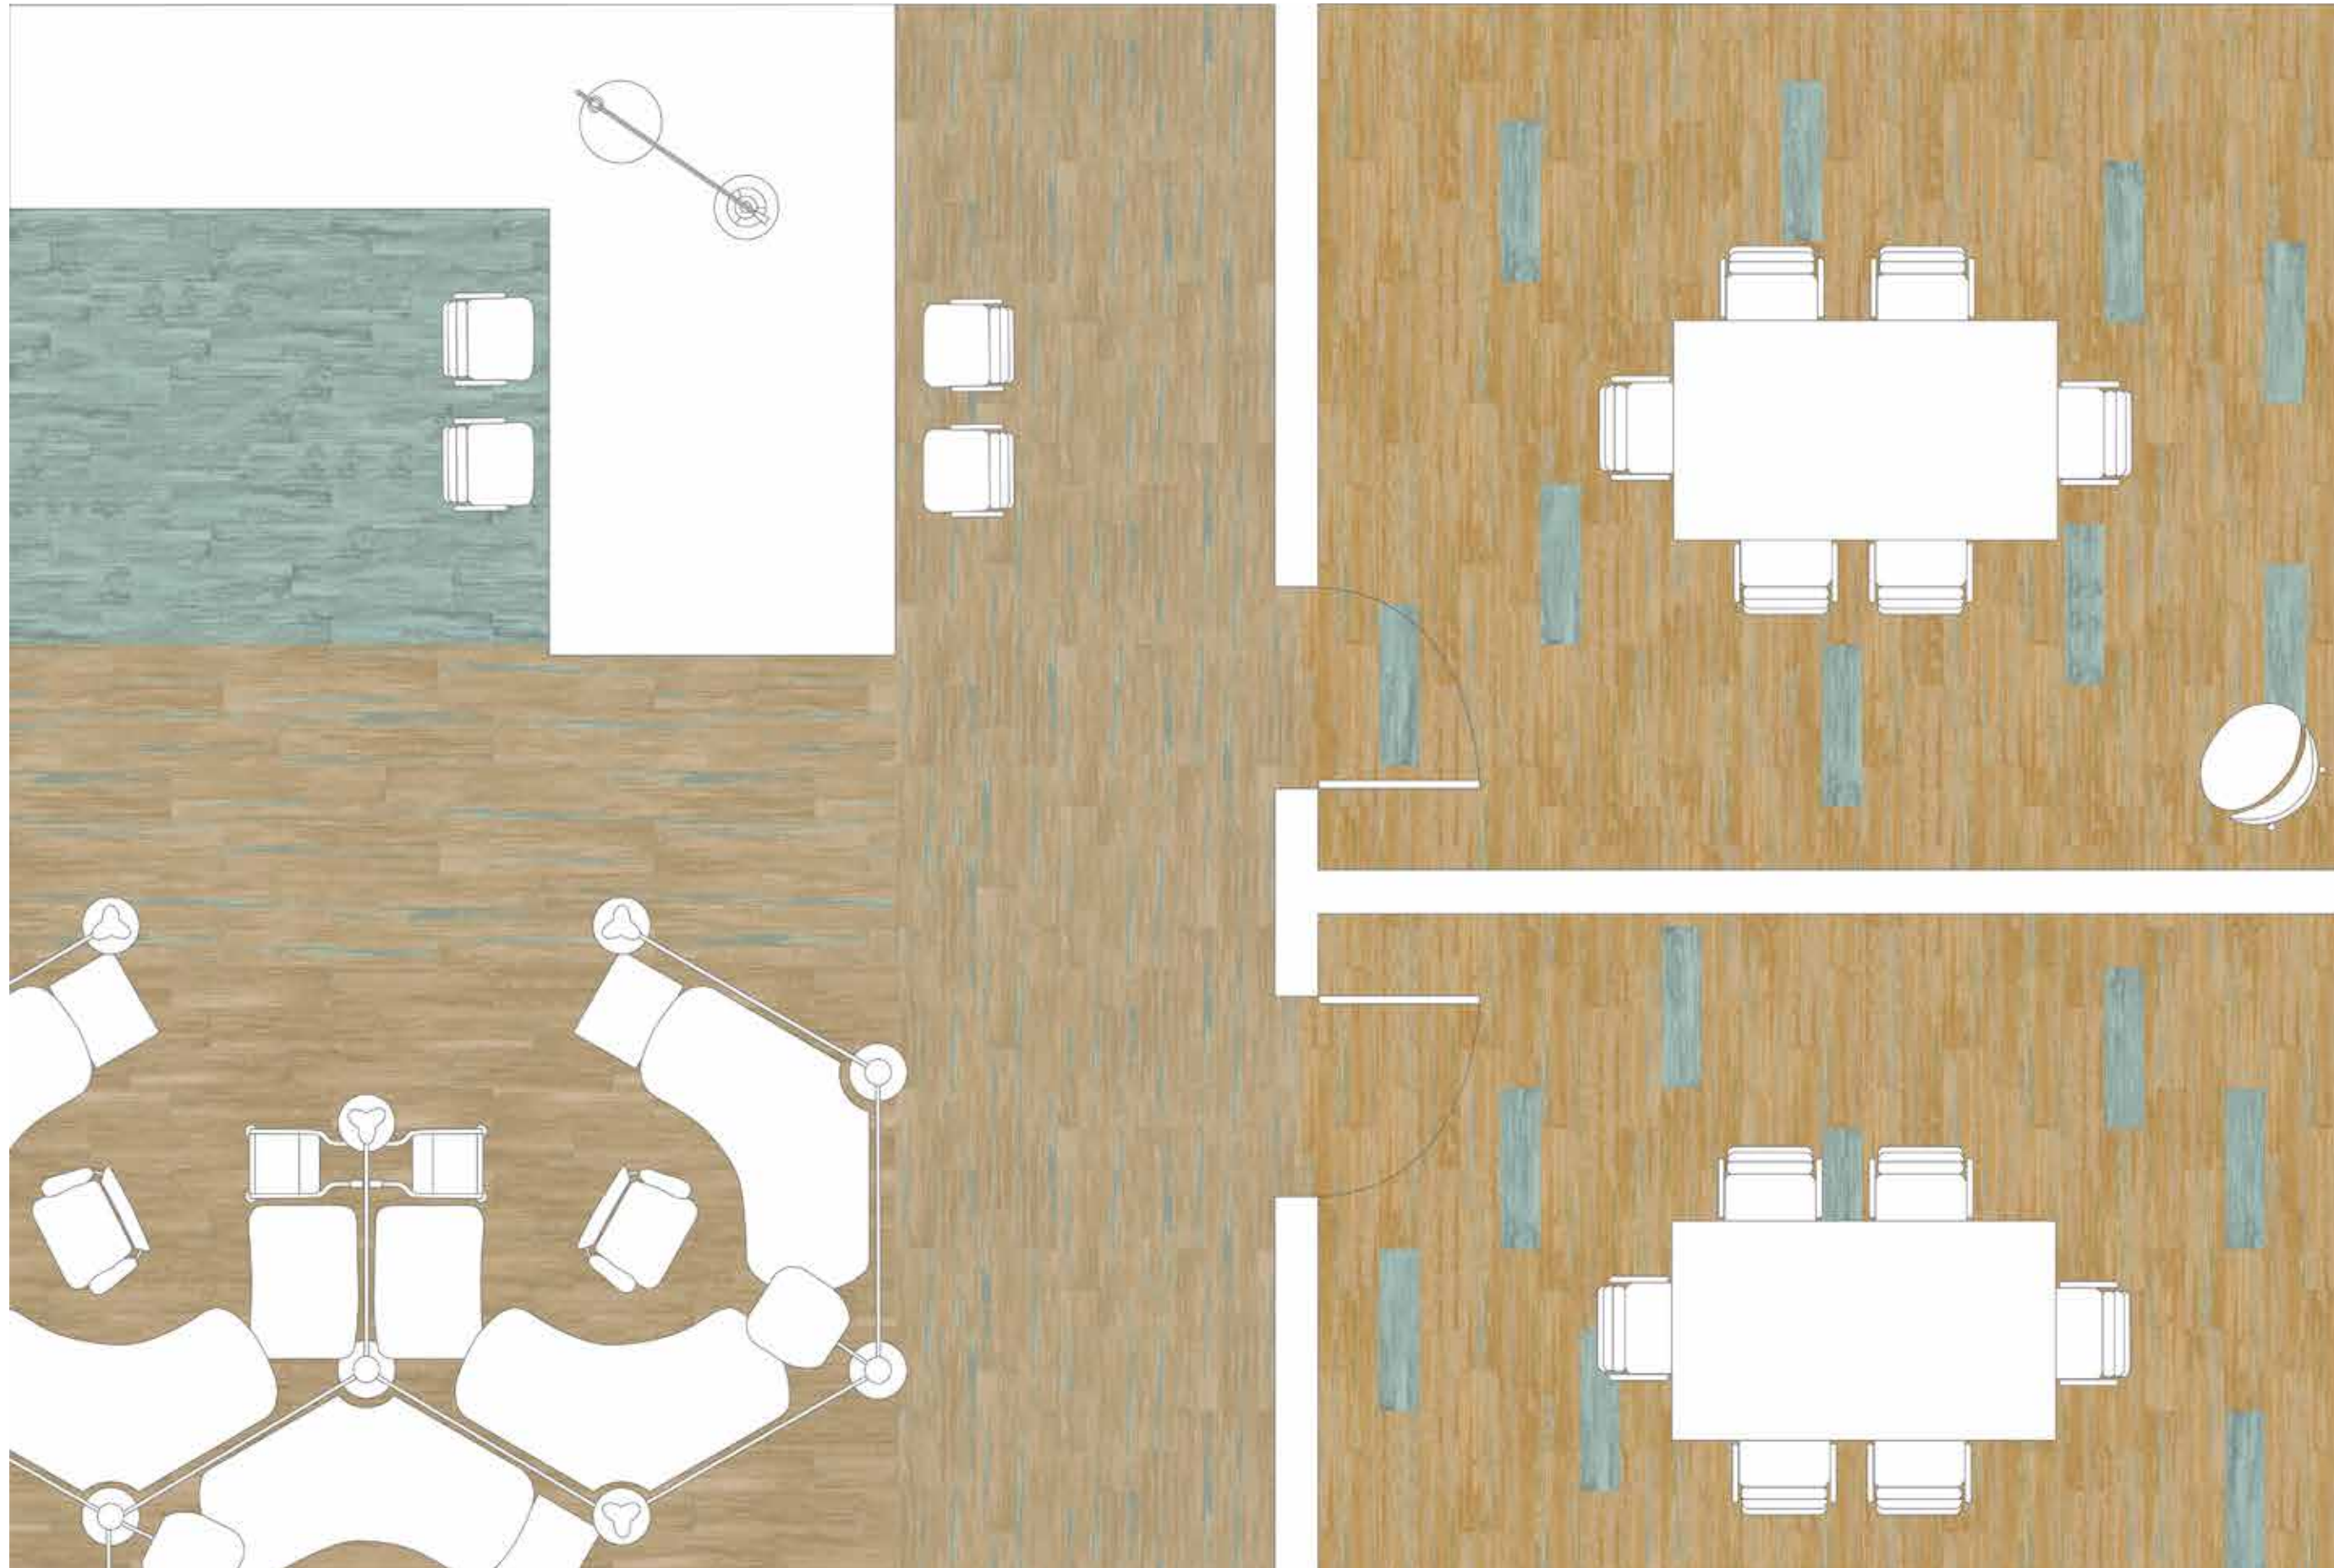

25cm x 1m ashlar tile installation

- COL12 HAY BALE
- COL141-86 BLUE REED
- COL172 AQUA SMOKE
- COL172-134-12 STREAMSIDE