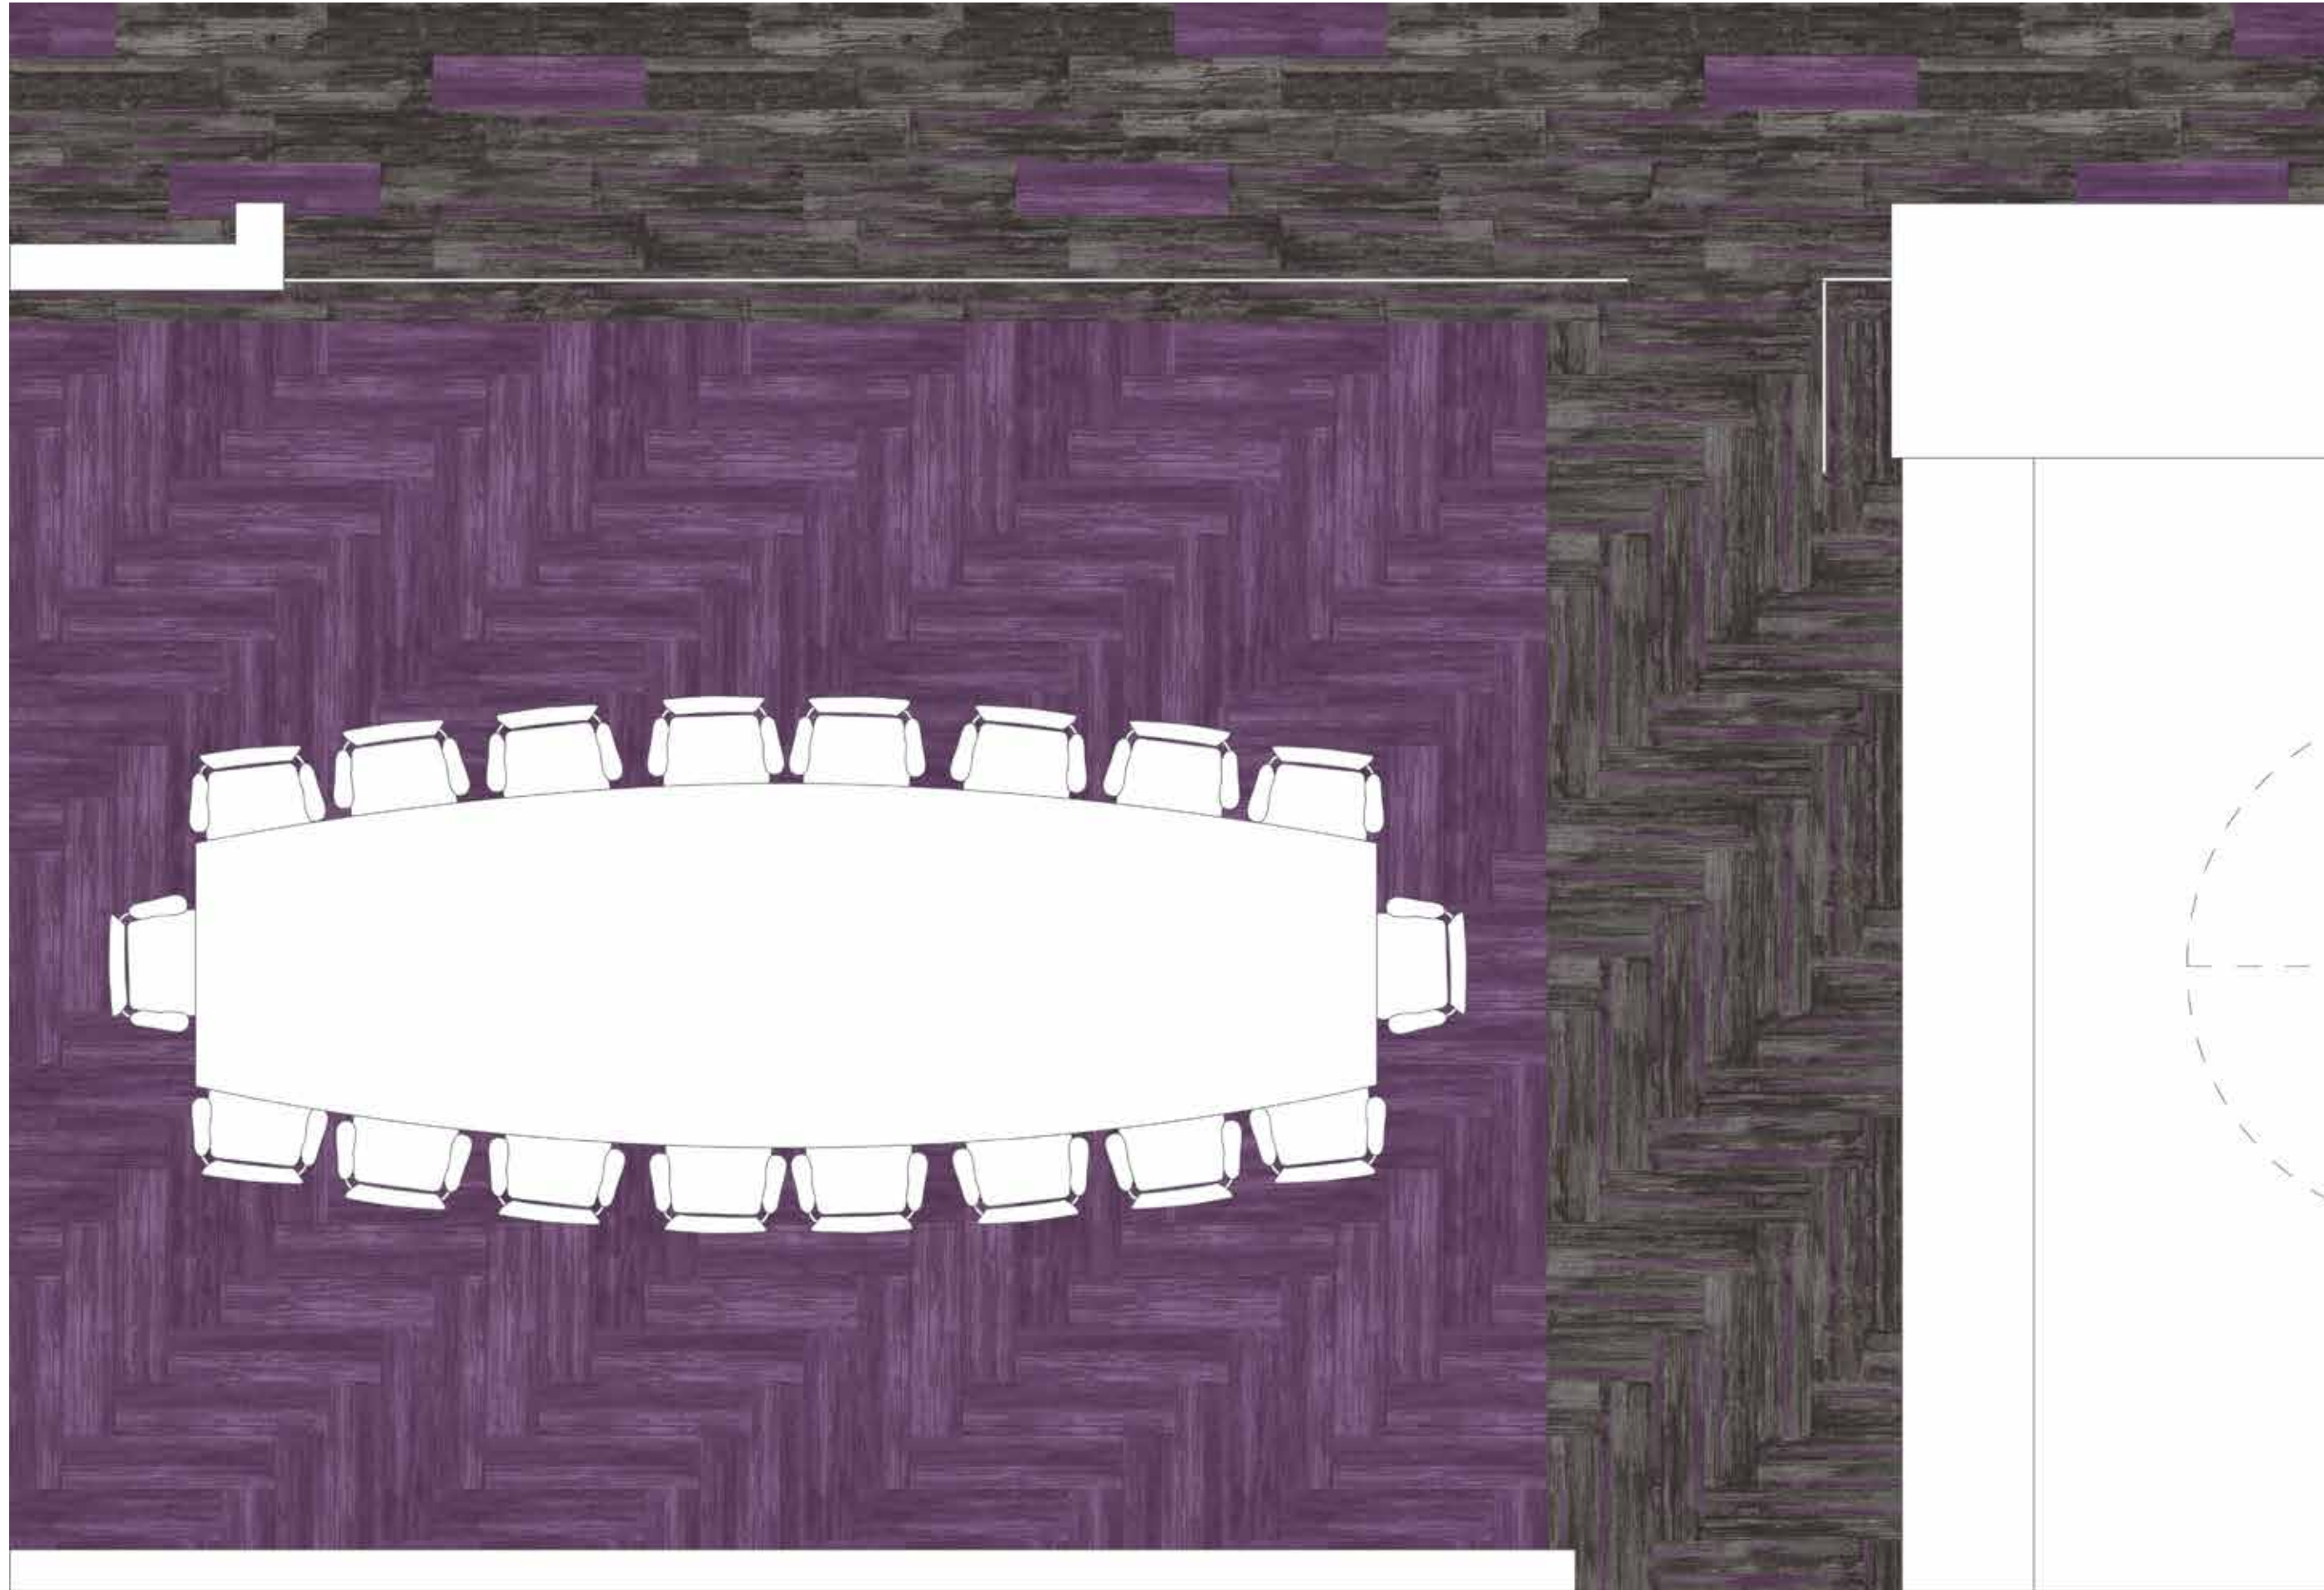

25cm x 1m ashlar tile installation

- COL10 HULL BLACK
- COL129-10 BLACK ORCHID
- COL129 PENNYROYAL