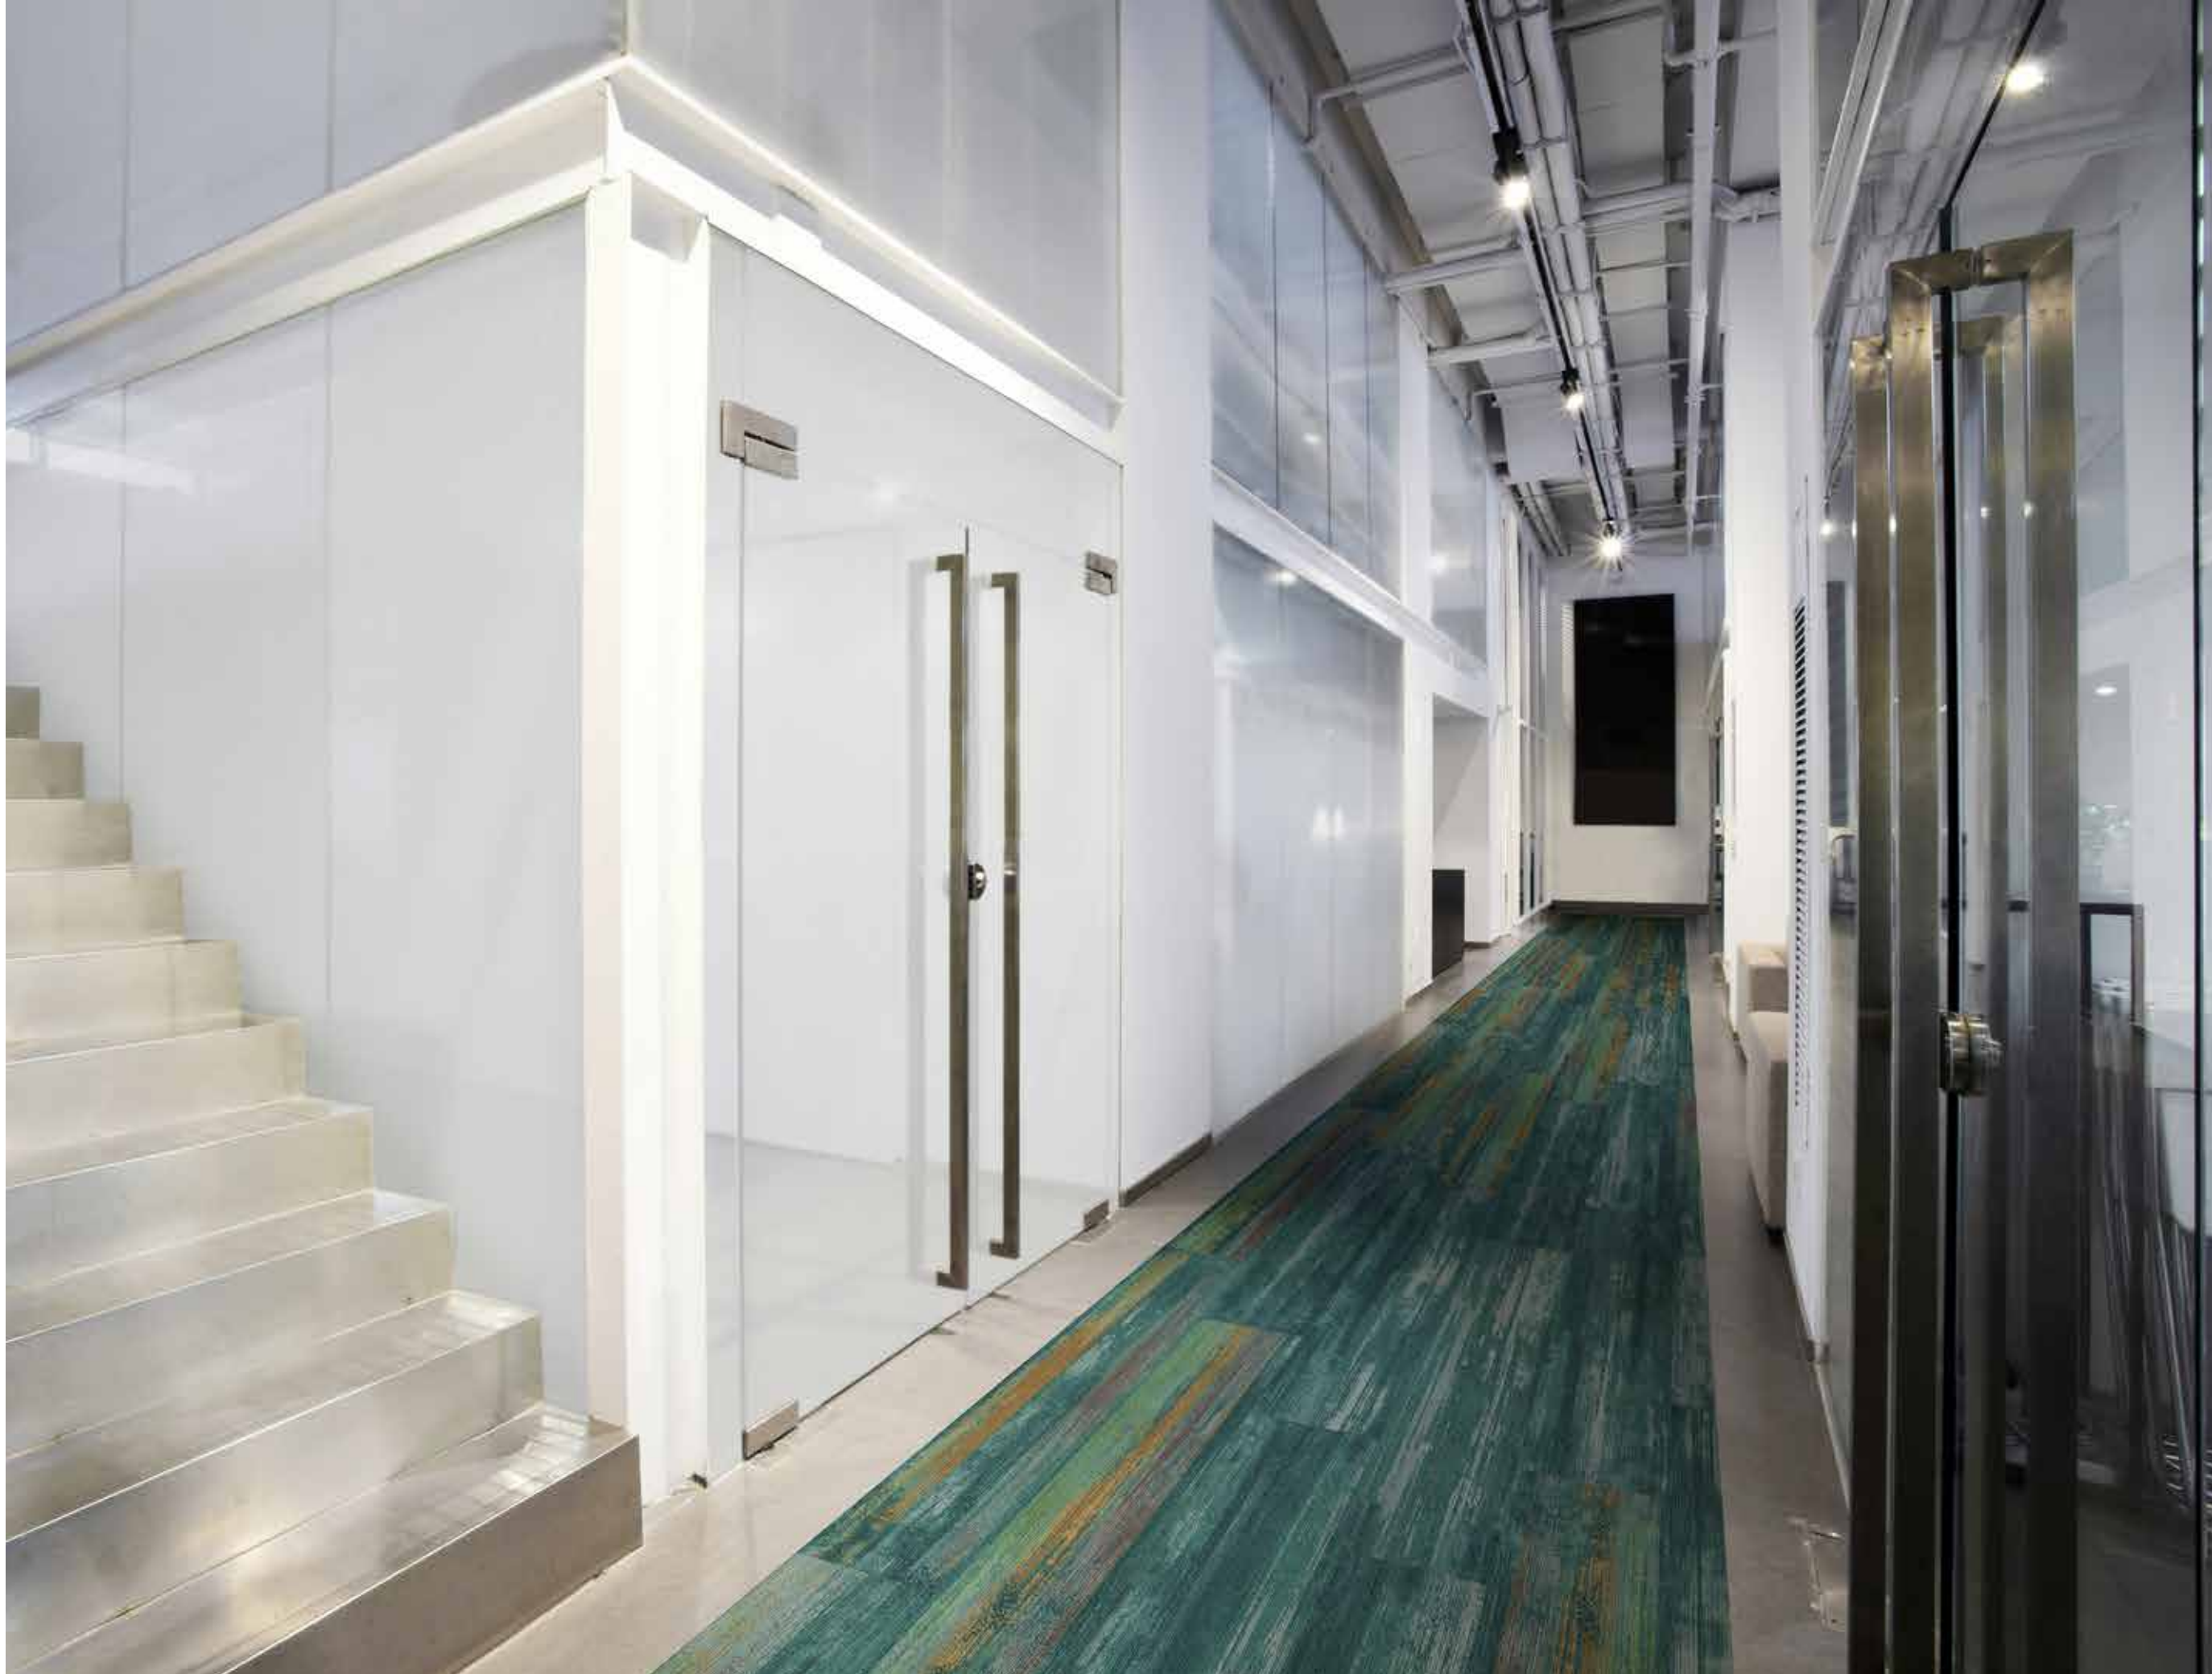

25cm x 1m herringbone tile installation
COL201 MALLARD
COL120-202-65 SULPHUR SPRING
(inserts)