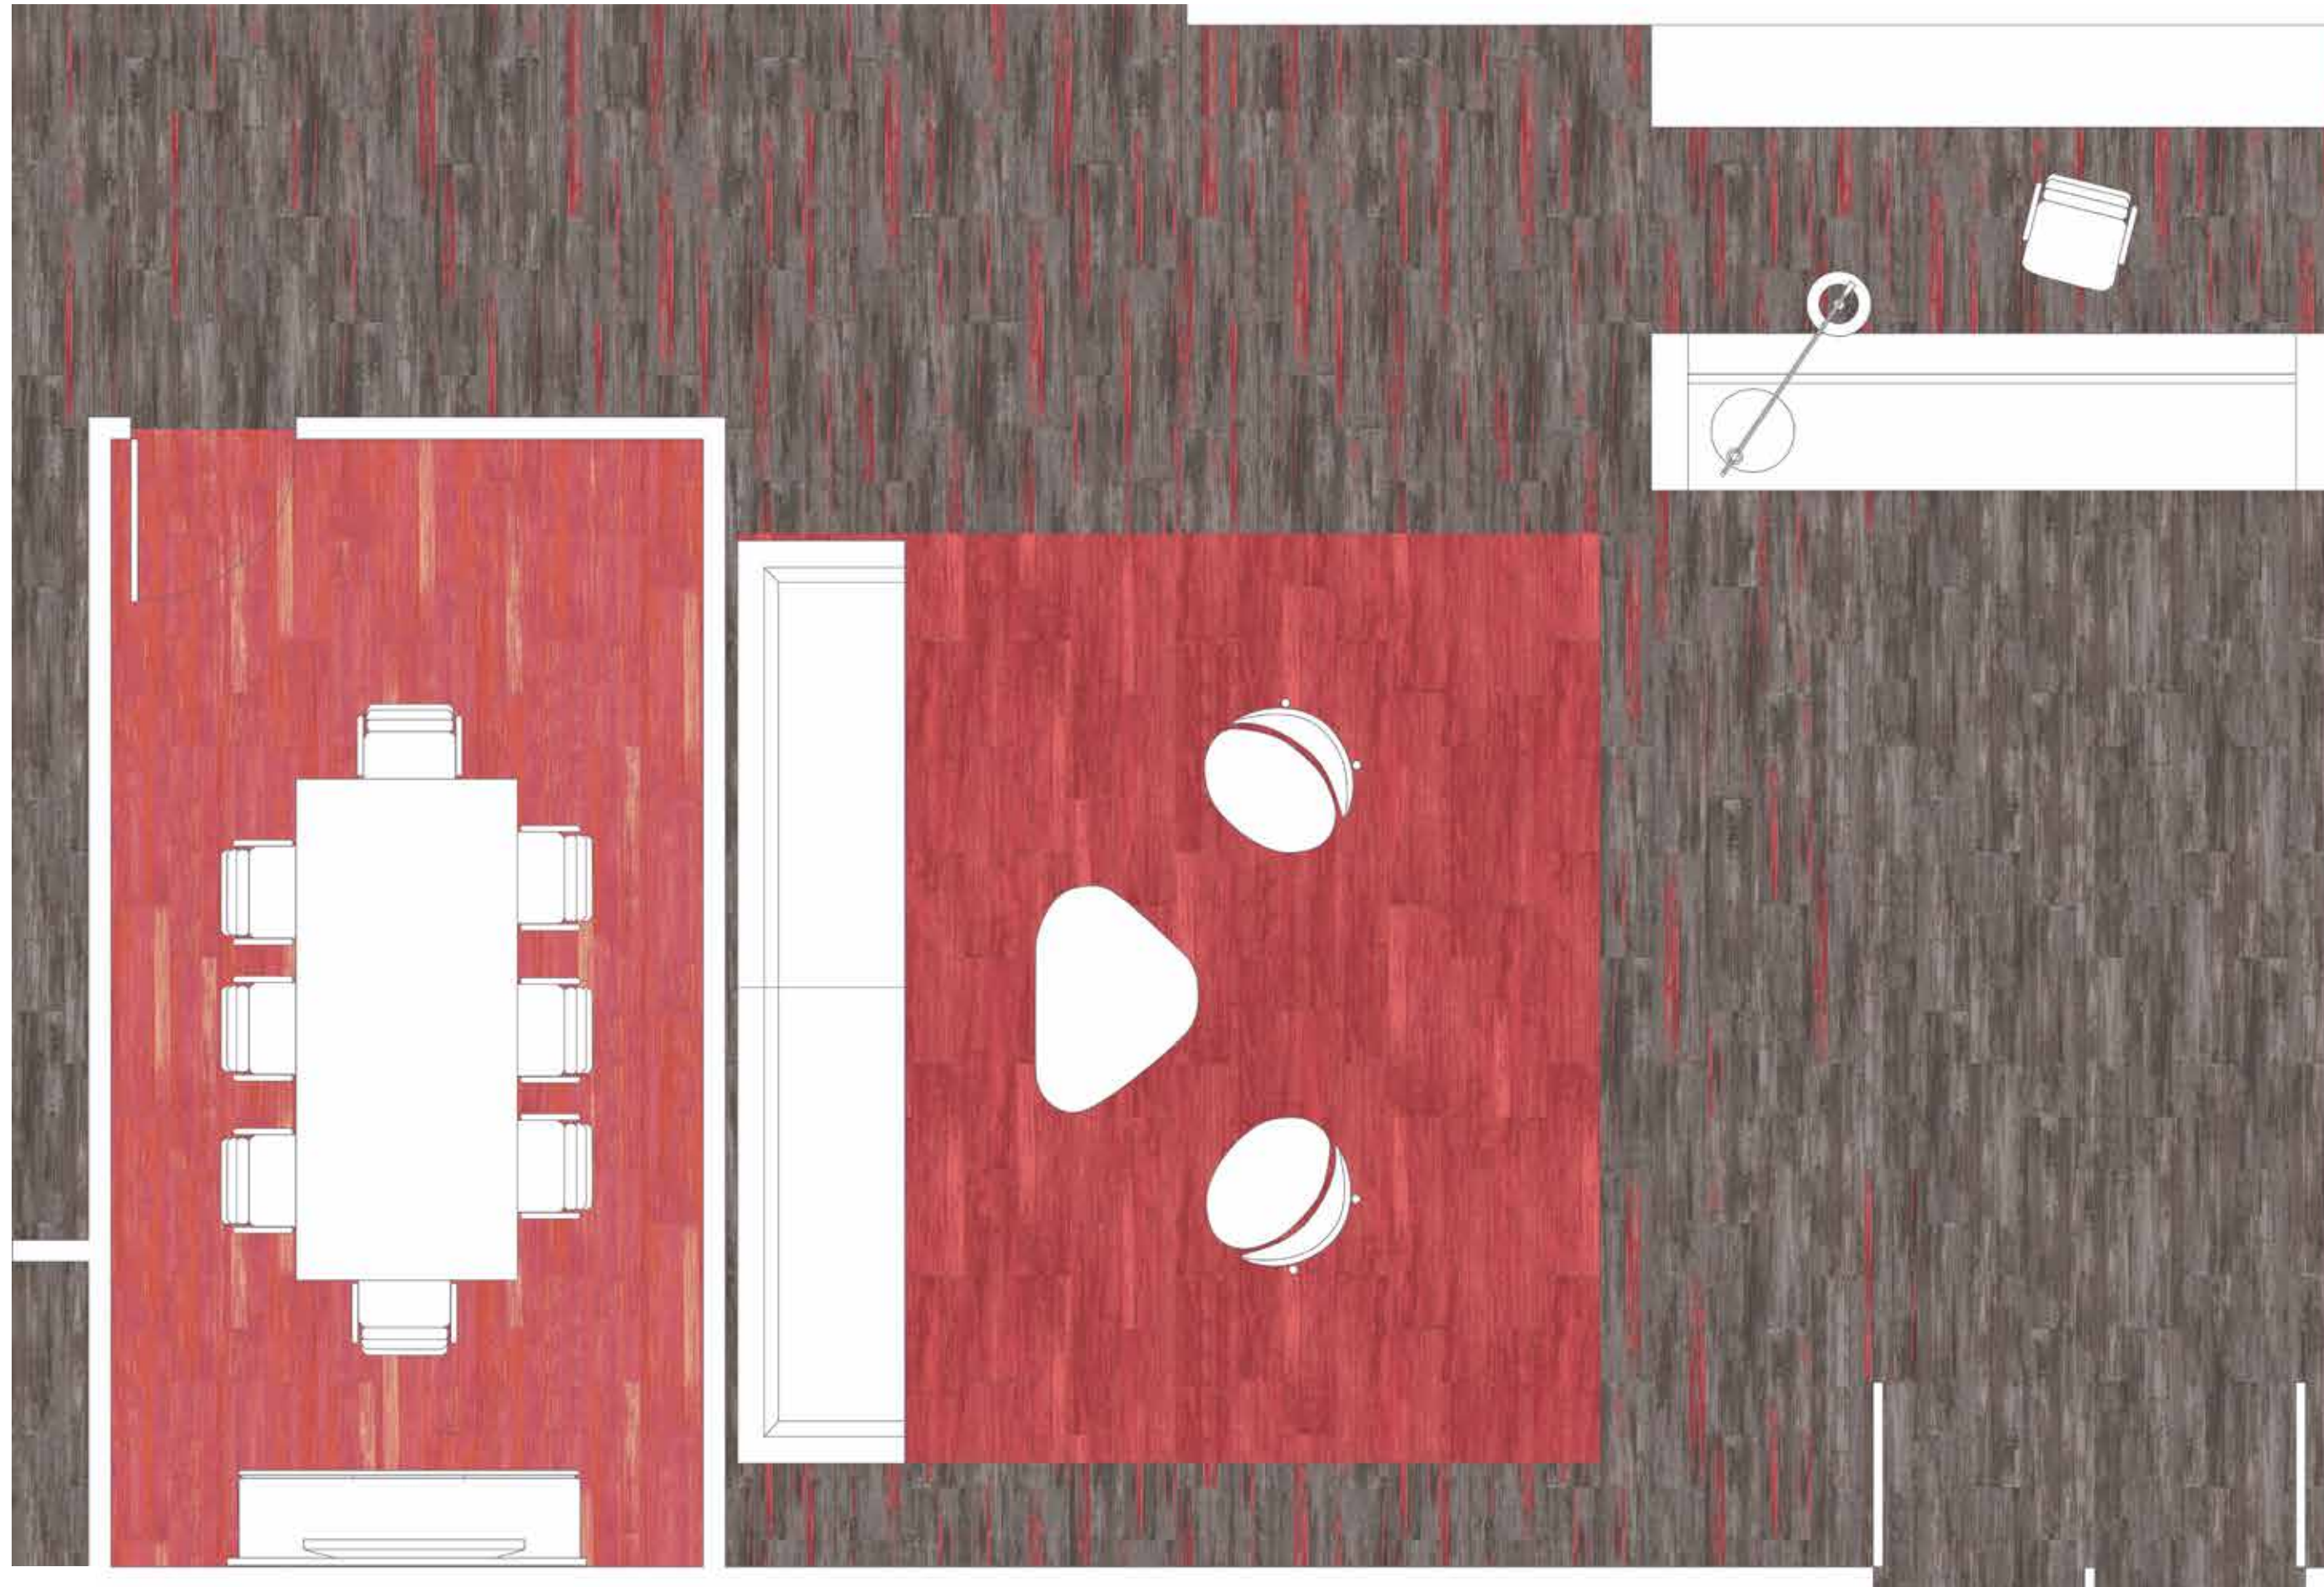

25cm x 1m ashlar tile installation

- COL145 FLINT GREY
- COL147-145 ROSE ASH
- COL147 CARMINE
- COL111-146-148 FIRETHORN