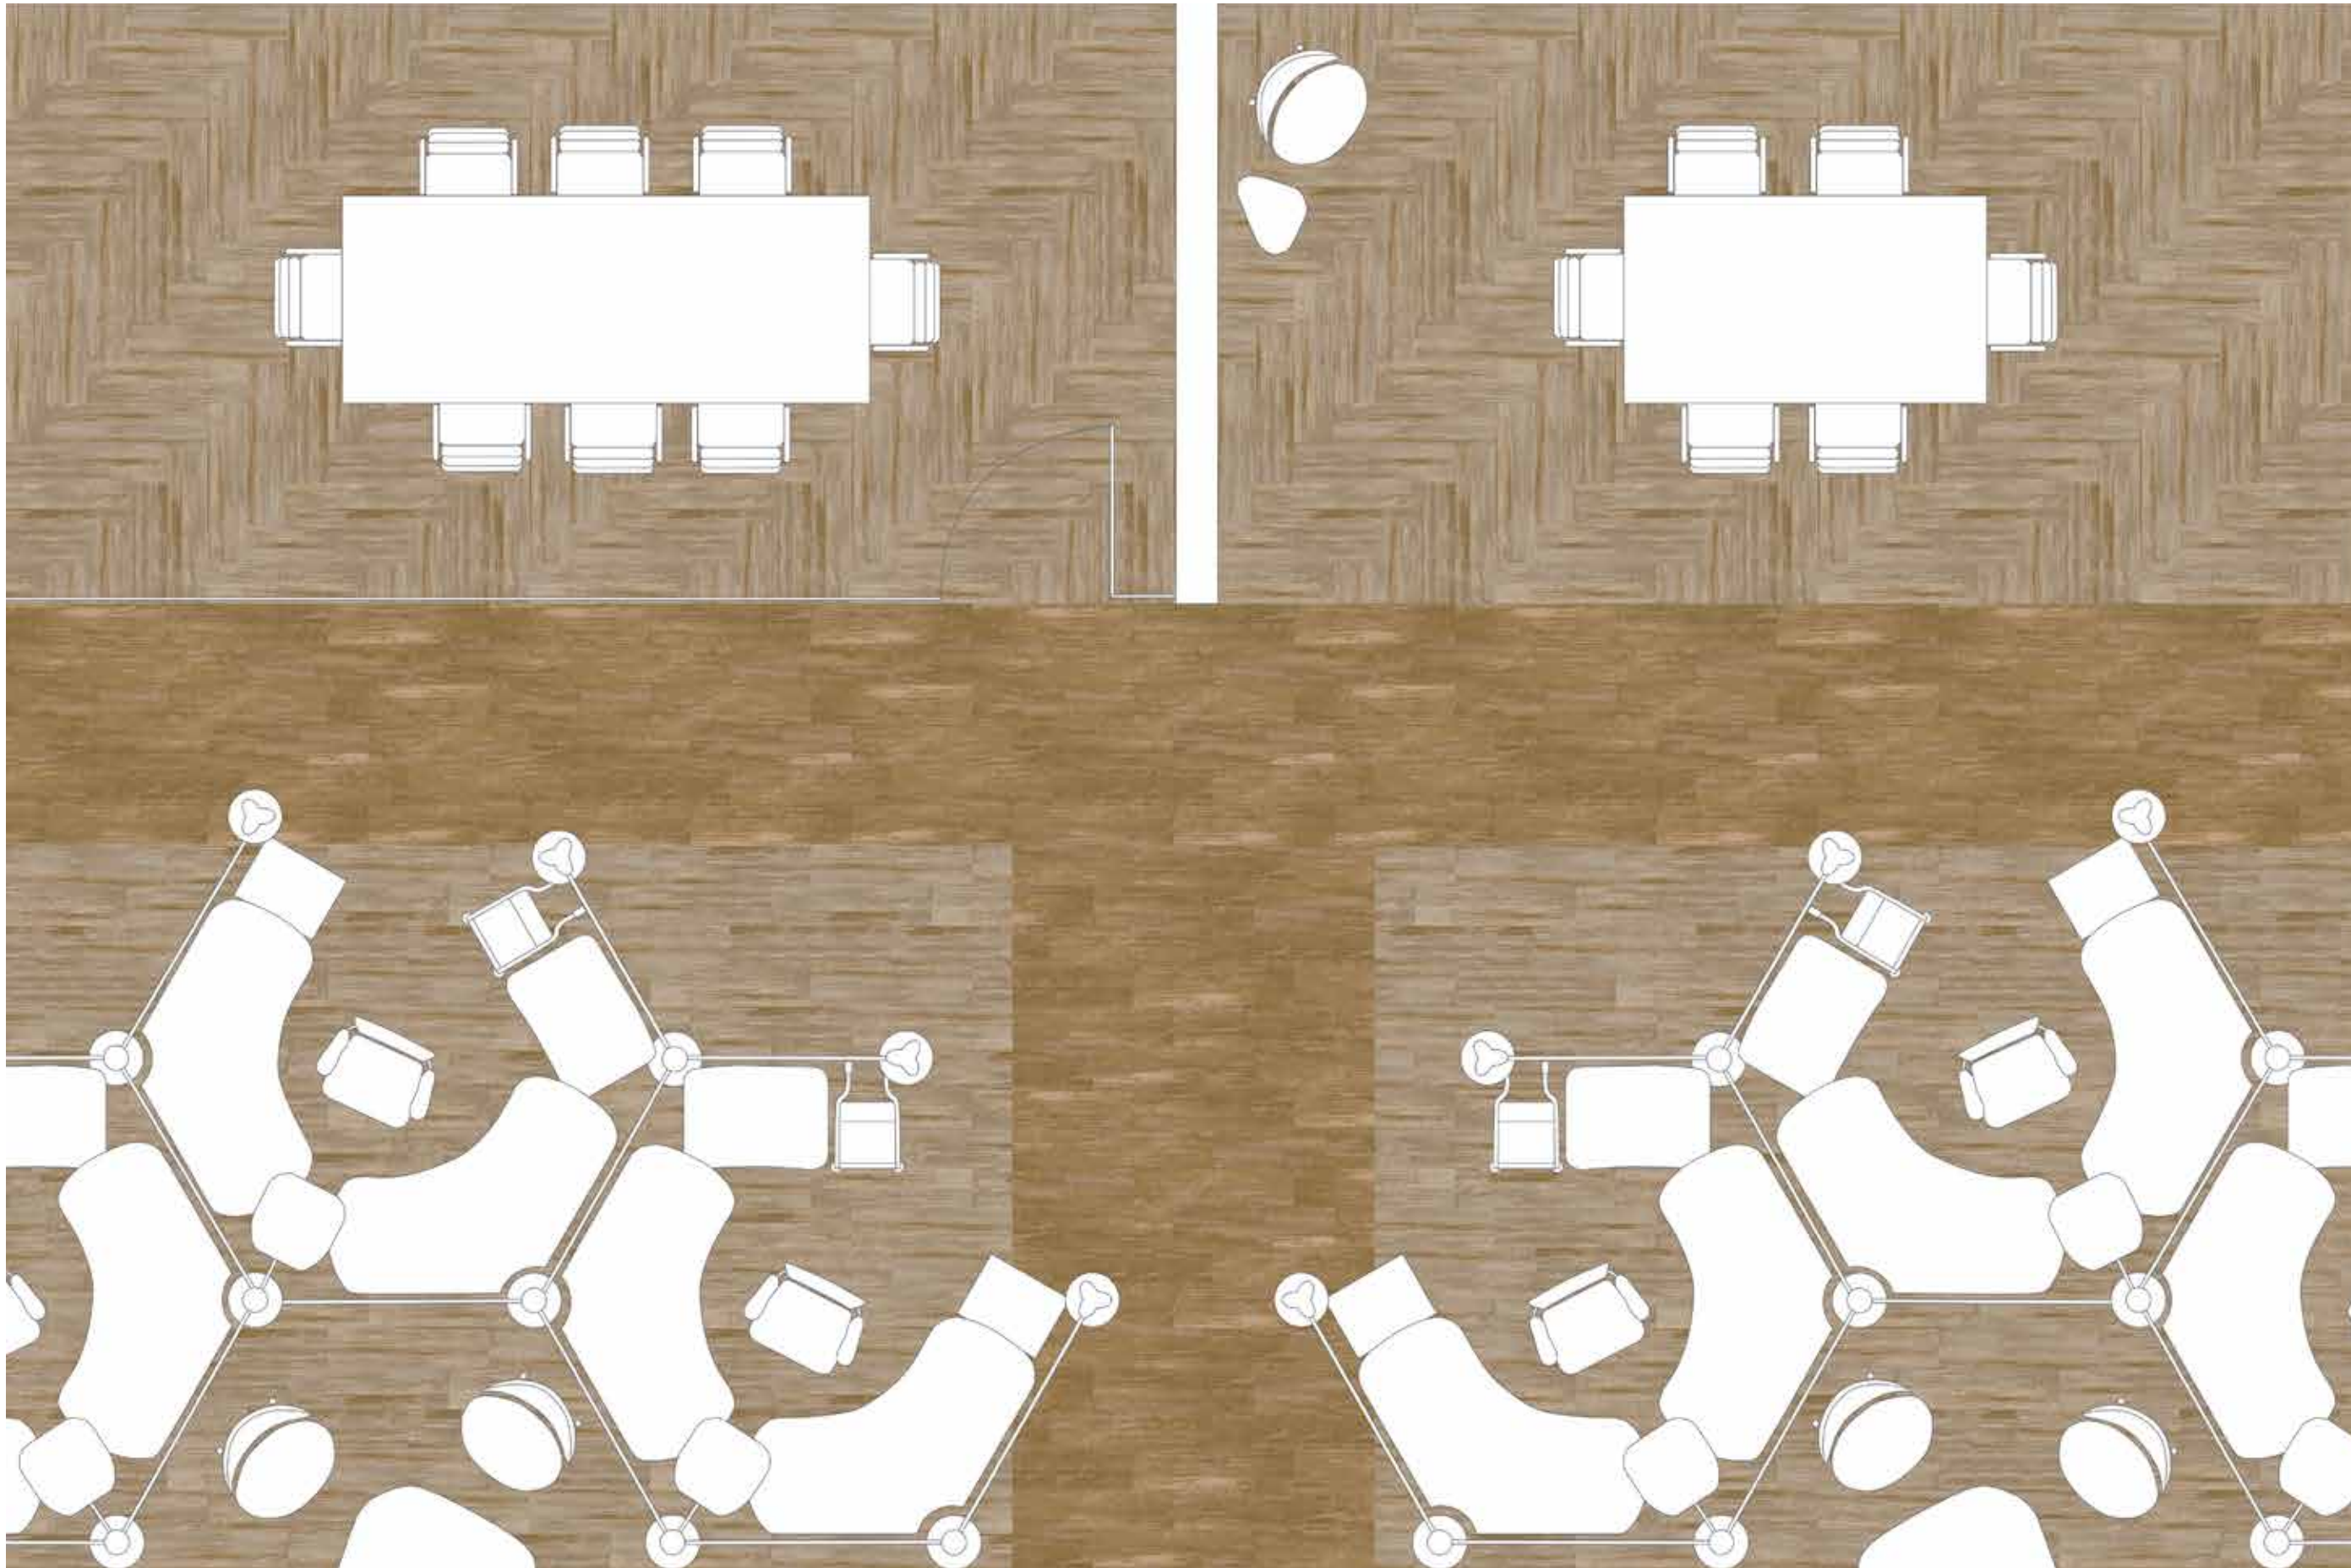

25cm x 1m ashlar tile installation

— COL20-15 WOODBINE

— COL20 BUTTERNUT

25cm x 1m herringbone tile installation

— COL20 BUTTERNUT