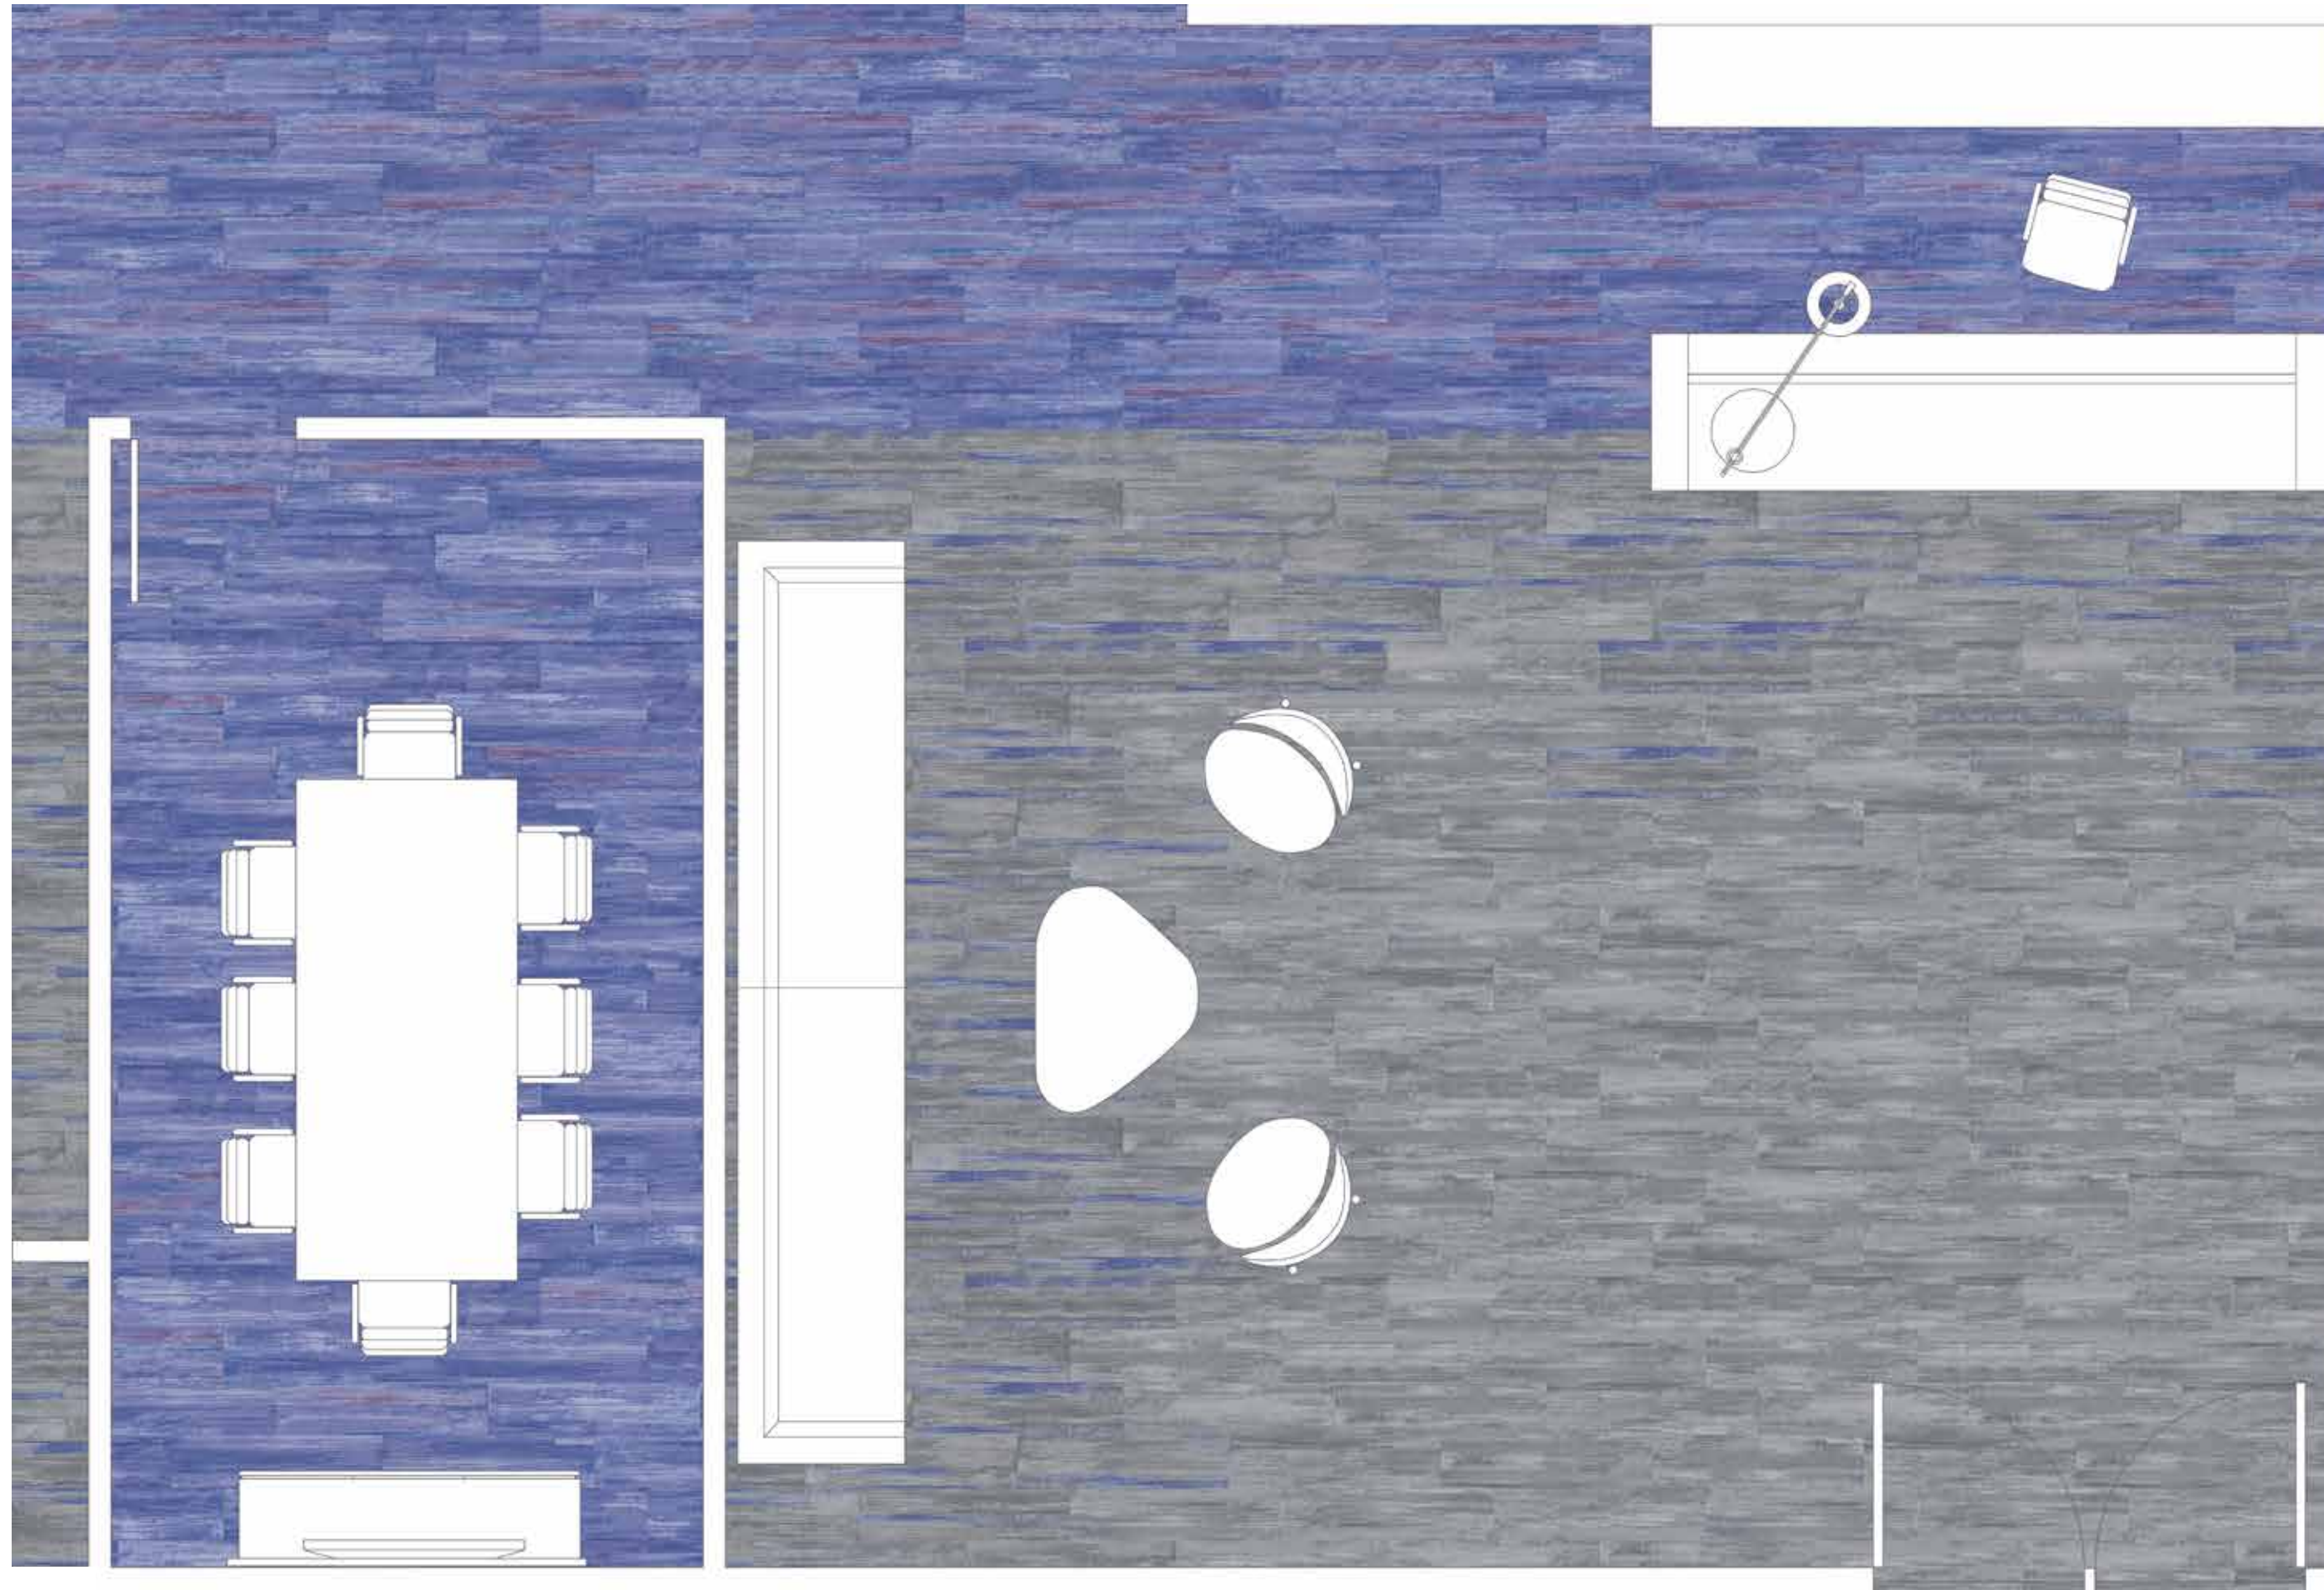

25cm x 1m ashlar tile installation  
(top)

COL193 NIGHTSHADE

COL170-192-193 COTING

25cm x 1m herringbone tile installation  
(bottom)

COL106 AERO

COL193-106 GLACIER GREY

25cm x 1m ashlar tile installation

- COL106 AERO
- COL193-106 GLACIER GREY
- COL193 NIGHTSHADE
- COL170-192-193 COTING