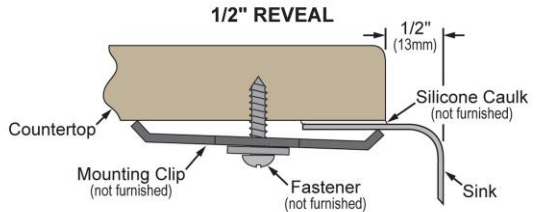

PRODUCT SPECIFICATIONS

Lustertone® Classic Stainless Steel 33" x 20-1/2" x 7-7/8" Equal Double Bowl Farmhouse Sink Kit. Sink is manufactured from 18 gauge 304 Stainless Steel with a Lustrous Satin finish, Rear Center drain placement, and Sides and Bottom pads.

Installation Type:	Farmhouse, Sink Kits
Material:	304 Stainless Steel
Finish:	Lustrous Satin
Gauge:	18
Sound Deadening:	Sides and Bottom pads
Number of Bowls:	2
Sink Dimensions:	33" x 20-1/2" x 7-7/8"
Bowl 1 Dimensions:	13-1/2" x 16" x 7-7/8"
Bowl 2 Dimensions:	13-1/2" x 16" x 7-7/8"
Drain Size:	3-1/2" (89mm)
Drain Location:	Rear Center
Minimum Cabinet Size:	36"
Mounting Hardware:	Undermount brackets sold separately
Template Included:	No

Included with Product: one LKWOBG1316SS bottom grid, one LK99 drain

A Century of Tradition and Quality. For more than 100 years, Elkay has been making innovative products and providing exceptional customer care. We take pride in offering plumbing products that make life easier, inspire change and leave the world a better place.

- [Clean and Care Manual \(PDF\)](#)
- [Installation Instructions \(PDF\) - 1000005327](#)
- [Installation Instructions \(PDF\) - 1000005235 drain](#)
- [Warranty \(PDF\)](#)

Installation Profile:

Designed to affix to the underside of any solid surface countertop.