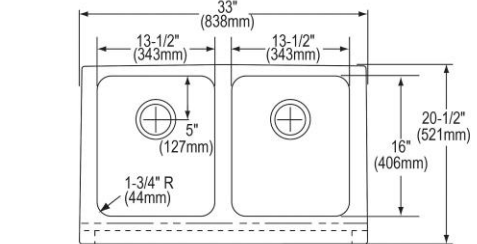

Installation Type:	Farmhouse, Sink Kits
Material:	304 Stainless Steel
Finish:	Lustrous Satin
Gauge:	18
Sound Deadening:	Sides and Bottom pads
Number of Bowls:	2
Sink Dimensions:	33" x 20-1/2" x 7-7/8"
Bowl 1 Dimensions:	13-1/2" x 16" x 7-7/8"
Bowl 2 Dimensions:	13-1/2" x 16" x 7-7/8"
Drain Size:	3-1/2" (89mm)
Drain Location:	Rear Center
Minimum Cabinet Size:	36"
Mounting Hardware:	Undermount brackets sold separately
Template Included:	No

- [Clean and Care Manual \(PDF\)](#)
- [Installation Instructions \(PDF\) - 1000005327](#)
- [Installation Instructions \(PDF\) - 1000005235 drain](#)
- [Warranty \(PDF\)](#)

Installation Profile:

Designed to affix to the underside of any solid surface countertop.