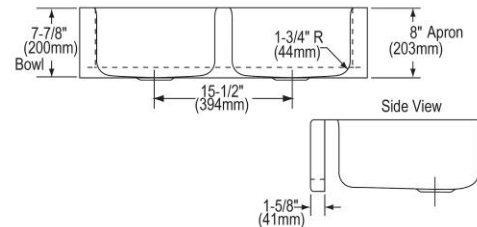

Installation Type:	Farmhouse, Sink Kits
Material:	304 Stainless Steel
Finish:	Lustrous Satin
Gauge:	18
Sound Deadening:	Sides and Bottom pads
Number of Bowls:	2
Sink Dimensions:	33" x 20-1/2" x 7-7/8"
Bowl 1 Dimensions:	13-1/2" x 16" x 7-7/8"
Bowl 2 Dimensions:	13-1/2" x 16" x 7-7/8"
Drain Size:	3-1/2" (89mm)
Drain Location:	Rear Center
Minimum Cabinet Size:	36"
Mounting Hardware:	Undermount brackets sold separately
Template Included:	No

- [Clean and Care Manual \(PDF\)](#)
- [Installation Instructions \(PDF\) - 1000005327](#)
- [Installation Instructions \(PDF\) - 1000005235 drain](#)
- [Warranty \(PDF\)](#)

Installation Profile:

Designed to affix to the underside of any solid surface countertop.