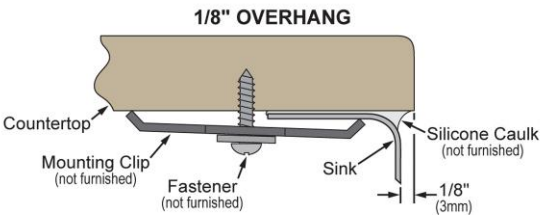

PRODUCT SPECIFICATIONS

Lustertone® Classic Stainless Steel 33" x 20-1/2" x 7-7/8" Equal Double Bowl Farmhouse Sink Kit. Sink is manufactured from 18 gauge 304 Stainless Steel with a Lustrous Satin finish, Rear Center drain placement, and Sides and Bottom pads.

Installation Type:	Farmhouse, Sink Kits
Material:	304 Stainless Steel
Finish:	Lustrous Satin
Gauge:	18
Sound Deadening:	Sides and Bottom pads
Number of Bowls:	2
Sink Dimensions:	33" x 20-1/2" x 7-7/8"
Bowl 1 Dimensions:	13-1/2" x 16" x 7-7/8"
Bowl 2 Dimensions:	13-1/2" x 16" x 7-7/8"
Drain Size:	3-1/2" (89mm)
Drain Location:	Rear Center
Minimum Cabinet Size:	36"
Mounting Hardware:	Undermount brackets sold separately
Template Included:	No

Included with Product: one LKWOBG1316SS bottom grid, one LK99 drain

A Century of Tradition and Quality. For more than 100 years, Elkay has been making innovative products and providing exceptional customer care. We take pride in offering plumbing products that make life easier, inspire change and leave the world a better place.

- [Clean and Care Manual \(PDF\)](#)
- [Installation Instructions \(PDF\) - 1000005327](#)
- [Installation Instructions \(PDF\) - 1000005235 drain](#)
- [Warranty \(PDF\)](#)

Installation Profile:

Designed to affix to the underside of any solid surface countertop.