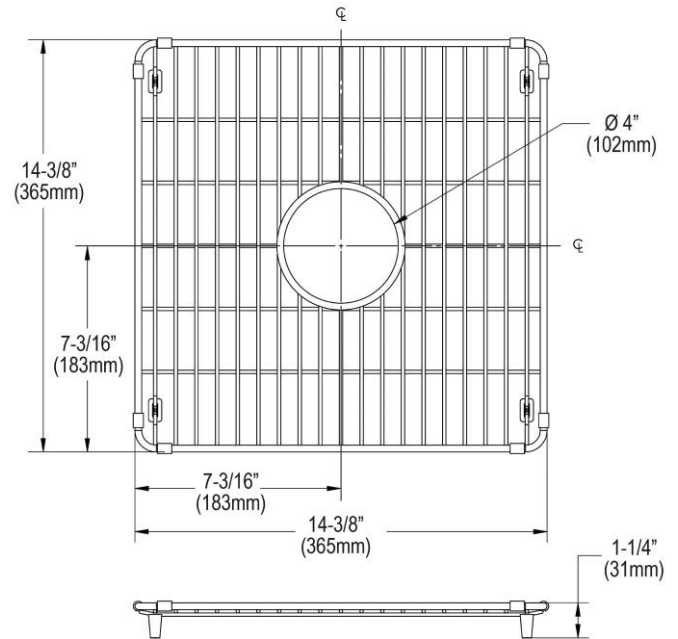

A Century of Tradition and Quality.

For more than 100 years, Elkay has been making innovative products and providing exceptional customer care. We take pride in offering plumbing products that make life easier, inspire change and leave the world a better place.

[Clean and Care Manual (PDF)](#)
[Warranty (PDF)](#)