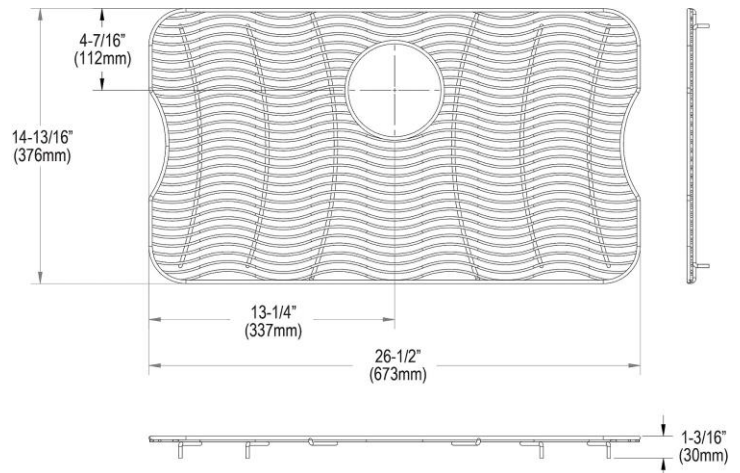

Material:	Stainless Steel
Finish:	Polished Stainless Steel
Dimensions:	26-1/2" x 14-13/16" x 1"
Fits Bowl Size(s):	28" x 16"

Special Note: For bowls with rear center drain opening.

A Century of Tradition and Quality. For more than 100 years, Elkay has been making innovative products and providing exceptional customer care. We take pride in offering plumbing products that make life easier, inspire change and leave the world a better place.

[Clean and Care Manual (PDF)](#)

[Clean and Care Manual (PDF)](#)

[Warranty (PDF)](#)