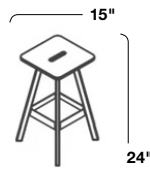

SPECIFICATIONS

Standard Height
15"D

Counter Height
15"D

Bar Height
15"D

LEG PAINT

PLYWOOD

SEAT PAD