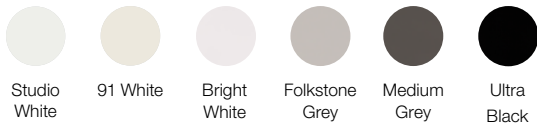

SPECIFICATIONS

Standard Height
15"D

Counter Height
15"D

Bar Height
15"D

LEG PAINT

PLYWOOD

SEAT PAD