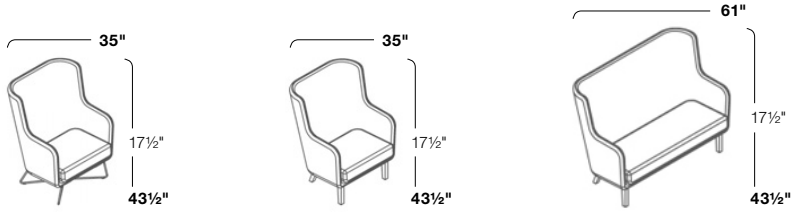

Knoll Office

Rockwell Unscripted[®] High Back Chair and Settee

Rockwell Group

Knoll

ROCKWELL UNSCRIPTED HIGH BACK CHAIR AND SETTEE lend a comforting sense of enclosure. The high back creates quiet space for one-on-one conversation or a place to sit back and survey the scene. The curved touchpoints, stitching details, and generous seat inspire hospitality at every turn. The solid wood legs are warm and modern; the wire base is casual and industrial.

SPECIFICATIONS

High Back Chair
Wire Base
32 1/2"D

High Back Chair
Wood Legs
32 1/2"D

High Back Settee
Wood Legs
32 1/2"D

ROCKWELL UNSCRIPTED FABRIC

- + Split upholstery (fabric/fabric or fabric/leather) options available
- + Serged edge stitch option available for seat
- + Also available in a range of KnollTextiles upholstery, Spinneybeck leather, COM/COL