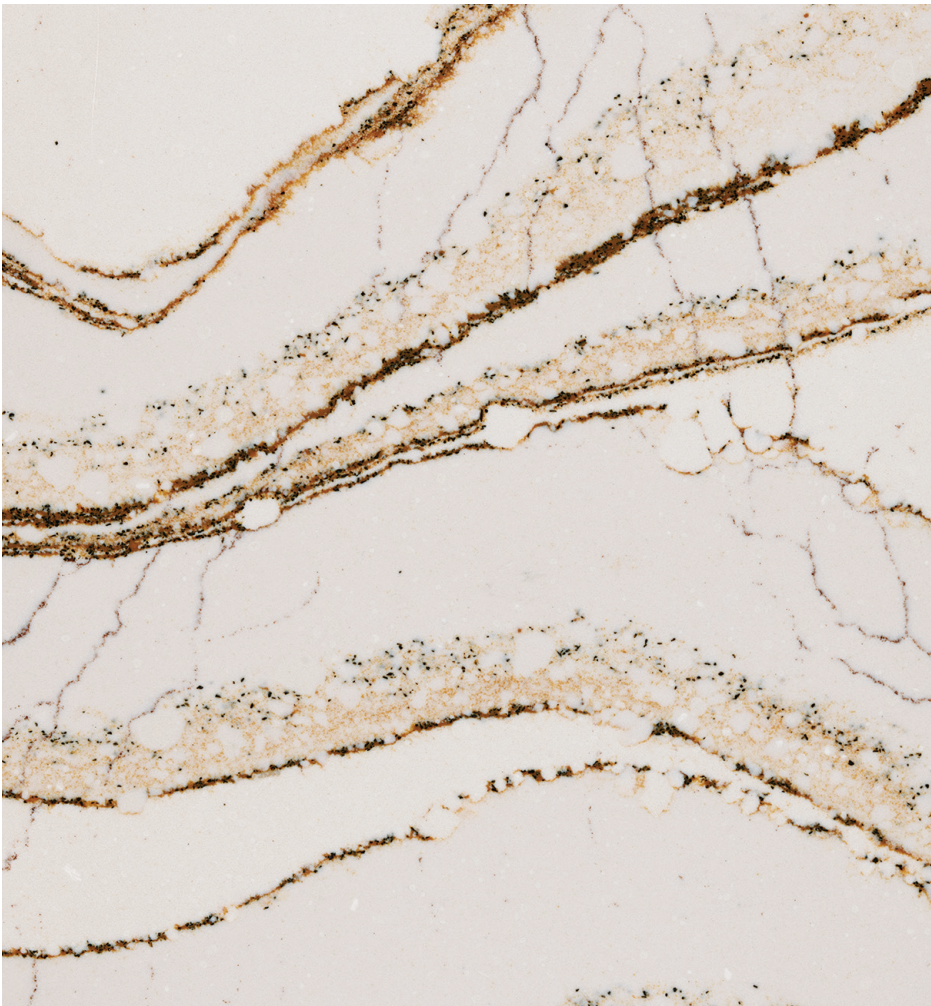

SLAB VIEW

DETAIL VIEW

A creamy background sets the stage for this sophisticated design. Veins of copper and brown meander throughout accented by delicate dots of black.

AVAILABLE IN BOTH POLISHED AND
CAMBRIA MATTE® FINISHES