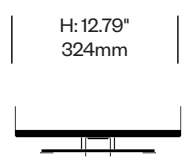

HushFree.Access.L

Hushoffice | 2025 | Made in Poland

To order, specify:

1. Product number

Occupancy Light	Number	List Price
	HCHO-FAOQ	580.00

Center Monitor Mount	Number	List Price
	HCHO-FACM	460.00

Side Monitor Mount	Number	List Price
	HCHO-FASM	290.00