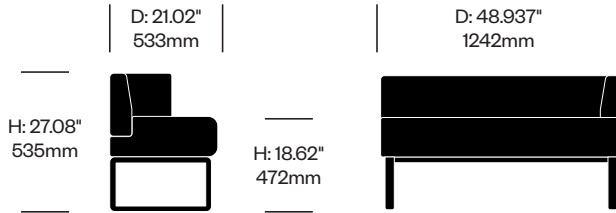

Number

HushFree.Access.L

Hushoffice | 2025 | Made in Poland

To order, specify:

1. Product number
2. Seat fabric and color
3. Backrest fabric color

Surfaces

Sofa Seat Fabric

- Gabriel Athlon (HA)

Sofa Backrest Fabric

- Dark Grey (HA-DKG)
- Light Grey (HA-LTG)

Sofa with Left Arm