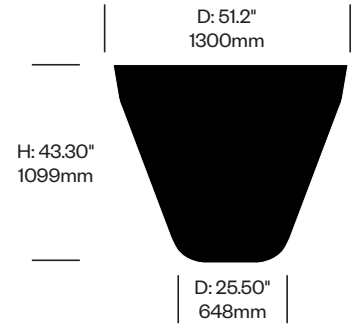

To order, specify:

1. Product number
2. Worksurface color

Features:

- HPL worksurface with cascade wood edge trim
- Worksurface is attached to center column via integrated bracket

Specification Tip:

- HushFree.Access.L Table is only compatible with HushFree.Access.L Pod.

Surfaces

Table Laminate Grade A

- White (HFL-ABB)
- Table Laminate Grade B
- Velvet Black (HFL-ABA)

HushFree.Access.L Table	Number	List Price
Laminate Grade A	HCHO-ALLT	1,440.00
Laminate Grade B	HCHO-ALLT	1,790.00