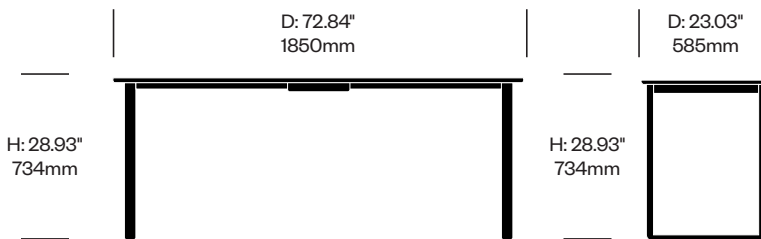

Surfaces

Table Laminate Grade A

- White (HFL-ABB)
- Table Laminate Grade B
- Velvet Black (HFL-ABA)

HushFree.Access.L Table	Number	List Price
Laminate Grade A	HCHO-ALLT	1,440.00
Laminate Grade B	HCHO-ALLT	1,790.00

To order, specify:

1. Product number
2. Worksurface color

Features:

- HPL worksurface with cascade wood edge trim
- Worksurface is attached to center column via integrated bracket

Specification Tip:

- HushFree.Access.L Table is only compatible with HushFree.Access.L Pod.

Surfaces

Table Laminate Grade A

- White (HFL-ABB)
- Table Laminate Grade B
- Velvet Black (HFL-ABA)

HushFree.Access.L Desk	Number	List Price
Laminate Grade A	HCHO-ALDK	1,730.00
Laminate Grade B	HCHO-ALDK	2,080.00