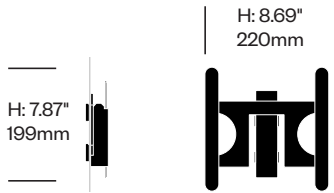

HushFree.Access.L

Hushoffice | 2025 | Made in Poland

To order, specify:

1. Product number

Occupancy Light	Number	List Price
	HCHO-FAOQ	580.00

Center Monitor Mount	Number	List Price
	HCHO-FACM	460.00

Side Monitor Mount	Number	List Price
	HCHO-FASM	290.00