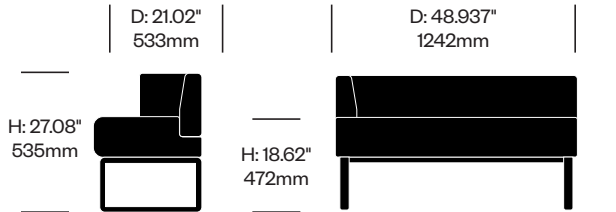

D: 109.44"
2779mm

D: 86.93"
2208mm

Acoustic Pod	Number	1 2 3 4 5 6	List Price
	HCHO-LAP6-NN-	- - - - - N	47,600.00

HushFree.Access.L

Hushoffice | 2025 | Made in Poland

To order, specify:

1. Product number
2. Seat fabric and color
3. Backrest fabric color

Surfaces

Sofa Seat Fabric

- Gabriel Athlon (HA)

Sofa Backrest Fabric

- Dark Grey (HA-DKG)
- Light Grey (HA-LTG)

Sofa with Left Arm

Number

List Price

Fabric	HCHO-FAMS-L	2,480.00
--------	-------------	----------

Sofa with Right Arm

Number

List Price

Fabric	HCHO-FAMS-R	2,480.00
--------	-------------	----------

HushFree.Access.L

Hushoffice | 2025 | Made in Poland