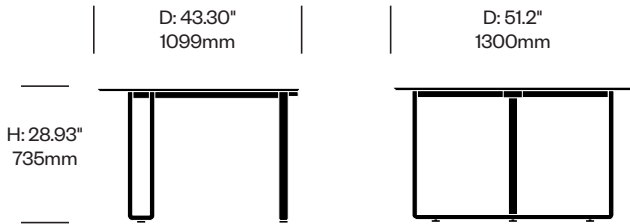

D: 109.44"
2779mm

D: 86.93"
2208mm

Acoustic Pod	Number	1 2 3 4 5 6	List Price
	HCHO-LAP6-NN-	- - - - - N	47,600.00

HushFree.Access.L

Hushoffice | 2025 | Made in Poland

To order, specify:

1. Product number
2. Seat fabric and color
3. Backrest fabric color

To order, specify:

1. Product number
2. Worksurface color

Features:

- HPL worksurface with cascade wood edge trim
- Worksurface is attached to center column via integrated bracket

Specification Tip:

- HushFree.Access.L Table is only compatible with HushFree.Access.L Pod.