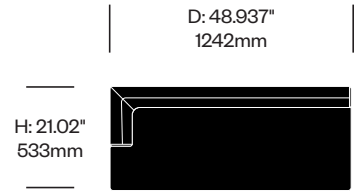

D: 109.44"
2779mm

D: 86.93"
2208mm

Acoustic Pod	Number	1 2 3 4 5 6	List Price
	HCHO-LAP6-NN-	- - - - - N	47,600.00

HushFree.Access.L

Hushoffice | 2025 | Made in Poland

To order, specify:

1. Product number
2. Seat fabric and color
3. Backrest fabric color

Fabric	HCHO-FAMS-L	2,480.00
--------	-------------	----------

Sofa with Right Arm

Number

List Price

Fabric	HCHO-FAMS-R	2,480.00
--------	-------------	----------

HushFree.Access.L

Hushoffice | 2025 | Made in Poland