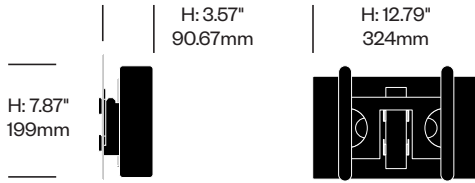

HushFree.Access.L

Hushoffice | 2025 | Made in Poland

To order, specify:

1. Product number

Occupancy Light	Number	List Price
	HCHO-FAOQ	580.00

Center Monitor Mount	Number	List Price
	HCHO-FACM	460.00