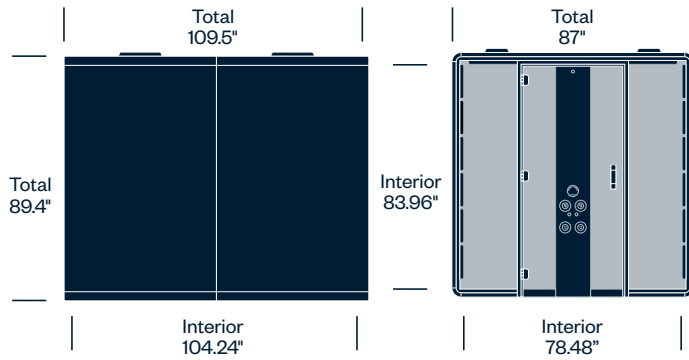

Features

- Acoustic design with:
 - Exterior constructed of 1.5", 3-layer honeycomb board with thermally fused laminate (TFL) finish and zero-joint laser edge technology
 - Laminated 0.19"-thick acoustic safety glass panels and door with an acoustic seal
 - Interior LDF (HDF) 0.11"-thick panels, covered in polyurethane foam and upholstered
 - Commercial-grade carpeted floor
- HushAssistant touchscreen module regulates lighting, ventilation, and room reservation
- Presence-activated ventilation and LED lighting system runs only when pod is in use
- Power modules with standard outlet and ports for USB-A, USB-C, and ethernet

Acoustic Pod

Specifications

Speech Level Reduction:	28 decibels
Ceiling Light Bulb Type:	LED
Ceiling Light Power:	120 watts
Ceiling Light Power Consumption:	125 watts
Light Intensity:	2300 lumens; min. 300 lux / medium 500 lux / max. 700 lux
Ceiling Light Color Temperature:	Adjusted in the range of 2200 – 6500K
Power Module Outlets (2 outlets required. Up to 8 available):	110-volt power, USB-A, USB-C, RJ45 ethernet
Air Ventilation Exchange Rate:	8 fans x 80 m³/h with a maximum airflow 329 CFM Total air exchange 210 seconds, 178 l/s