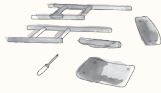

Mater Sustainability Factsheet

Recycled Fishing Nets

Old fishing nets are collected, washed, shredded and made into pellets, also known as green plastic. We use recycled fishing nets for our outdoor series and injection moulded chairs.