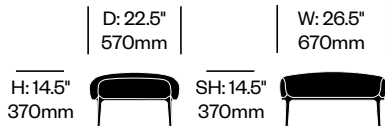

Surfaces

- Leather
- Pelle Frau® ColorSphere (70)
 - Color (AB-123)
 - Color (AB-123)

Archibald

Poltrona Frau | Jean-Marie Massaud | 2009 | Imported from Italy

To order, specify:

1. Product number
2. Upholstery and color

Lounge Chair	Number	List Price
Leather	HCPF-ARL1-S	6,640.00

Lounge Chair with Headrest	Number	List Price
Leather	HCPF-ARL1-H	7,750.00

Lounge Chair with King Headrest	Number	List Price
Leather	HCPF-ARL1-K	7,820.00