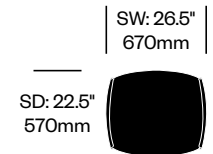

Ottoman	Number	List Price
Leather	HCPF-ARF	2,760.00