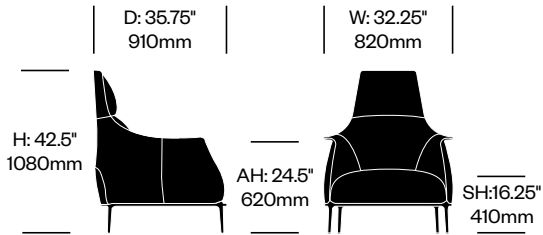

Archibald

Poltrona Frau | Jean-Marie Massaud | 2009 | Imported from Italy

Overview

- Steel frame construction
- Polyurethane foam padding
- Cast aluminum and tubular steel base in gunmetal grey finish
- Contrasting stitching along seams
- Stitching for white or black leather will be grey
- Stitching for all other colors will be beige
- Select models and colors available as part of the [Haworth NOW](#) inventory program

Surfaces

- Leather
- Pelle Frau® ColorSphere (70)
 - Color (AB-123)
 - Color (AB-123)

Archibald

Poltrona Frau | Jean-Marie Massaud | 2009 | Imported from Italy

To order, specify:

1. Product number
2. Upholstery and color

Lounge Chair	Number	List Price
Leather	HCPF-ARL1-S	6,640.00

Lounge Chair with Headrest	Number	List Price
Leather	HCPF-ARL1-H	7,750.00

Lounge Chair with King Headrest	Number	List Price
Leather	HCPF-ARL1-K	7,820.00