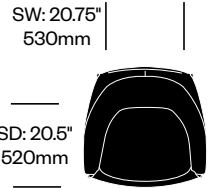

Surfaces

- Leather
- Pelle Frau® ColorSphere (70)
 - Color (AB-123)
 - Color (AB-123)

Archibald

Poltrona Frau | Jean-Marie Massaud | 2009 | Imported from Italy

To order, specify:

1. Product number
2. Upholstery and color